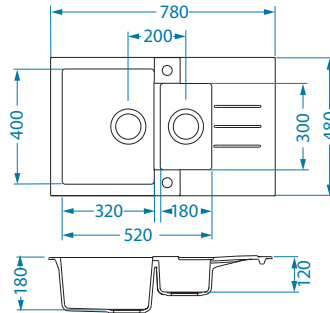

Size: 780 x 480 mm
Bowl dimensions: 320 x 400 x 180 mm
180 x 300 x 120 mm

surface	code	type	waste	Ø35 mm	*packing
G11-arctic	1090952	reversible	3 1/2"	2x	carton 1 / 12
G81-concrete	1122742	reversible	3 1/2"	2x	carton 1 / 12
G22-terra	1090953	reversible	3 1/2"	2x	carton 1 / 12
G55-beige	1090954	reversible	3 1/2"	2x	carton 1 / 12
G91-carbon	1090955	reversible	3 1/2"	2x	carton 1 / 12