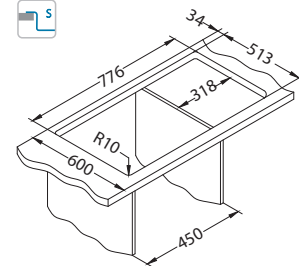

# Pure 40

left

Size: 790 x 525 mm  
Bowl dimensions: 400 x 400 x 205 mm

surface	code	type	waste	Ø35 mm	*packing
KMB	1103610	left	3 1/2"	2x	carton 1 / 8
	1103651	right			

KMB - satin bowl, brushed surface

Installation\*: