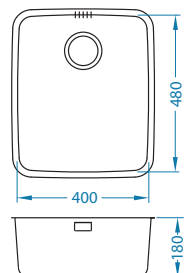

Accessories:

Waste
1130534

Waste Pop-Up
1127247

Waste kit
1130551

Waste kit Pop-Up
1127251

Chopping board
wooden
1016019

Detergent dispenser - PEAR
1136559 - CHR

AllRound
1131412