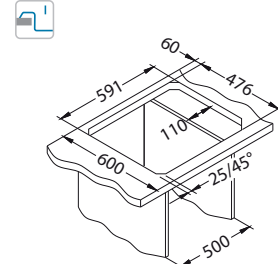

Installation:

* Packing: pieces in a carton / pieces on a pallet