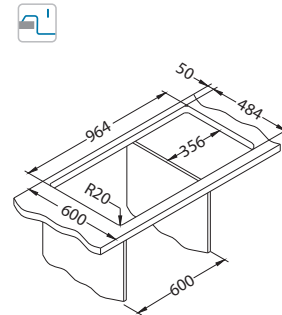

Installation:

Accessories:

Chopping board
wooden
1016019

AllRound
1131412