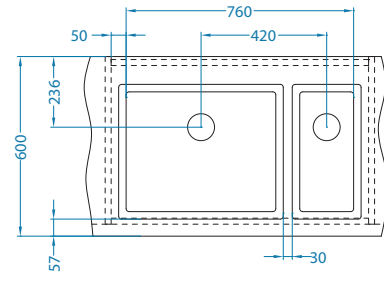

QUADRIX 10+50-FS