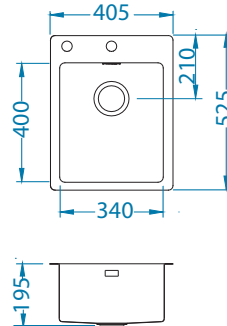

Pure 10

Size: 405 x 525 mm  
Bowl dimensions: 340 x 400 x 195 mm

surface	code	type	waste	Ø35 mm	*packing
KMB	1103607	single	3 1/2"	2x	carton 1 / 14

KMB - satin bowl, brushed surface

Installation\*:

\* F - installation needs specific treatment of worktop cut-out according to sink enclosed instructions