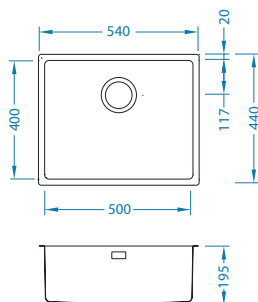

Accessories:

Waste trap (no waste)
1068989

Waste trap (no waste)
1033153

Strainer bowl
1119836 - gold
1119837 - anthracite
1119839 - bronze
1119838 - copper

Detergent dispenser-KORK
1129079 - gold
1135544 - anthracite
1135543 - bronze
1135542 - copper