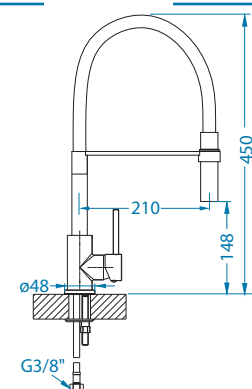

Azeta - P

surface	code
CHR	1096119

Cleo - P

surface	code
CHR-BR	1088776

Elia

surface	code
CHR	1129024

Oz

surface	code
black mat	1136515
CHR	1134856

Cleo

surface	code
G11	1107682
G02M	1107683
G05M	1107687