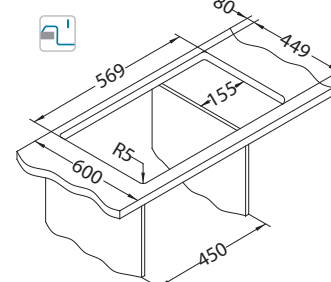

Installation:

* Packing: pieces in a carton / pieces on a pallet