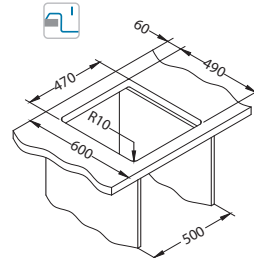

Installation*:

*U - installation by means of undermounting set 1135533 (not enclosed).