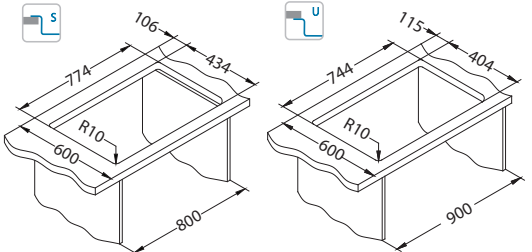

Installation*: