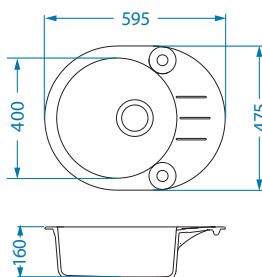

Roll 10

1105296

Size: fi 510 x 530 mm
Bowl dimensions: fi 430 x 200 mm

surface	code	type	waste	Ø35 mm	*packing
G11-arctic	1094963	single	3 1/2"	2x	carton 1 / 14
G22-terra	1090966	single	3 1/2"	2x	carton 1 / 14
G55-beige	1090968	single	3 1/2"	2x	carton 1 / 14
G91-carbon	1090969	single	3 1/2"	2x	carton 1 / 14

Installation:

Roll 40

1105296

Size: 595 x 475 mm
Bowl dimensions: fi 400 x 160 mm

surface	code	type	waste	Ø35 mm	*packing
G11-arctic	1090970	reversible	3 1/2"	2x	carton 1 / 15
G22-terra	1090971	reversible	3 1/2"	2x	carton 1 / 15
G55-beige	1090973	reversible	3 1/2"	2x	carton 1 / 15
G91-carbon	1090974	reversible	3 1/2"	2x	carton 1 / 15

Installation:

Rock 30

1105296

Size: 595 x 475 mm
Bowl dimensions: 320 x 400 x 160 mm

surface	code	type	waste	Ø35 mm	*packing
G11-arctic	1090947	reversible	3 1/2"	2x	carton 1 / 15
G81-concrete	1122741	reversible	3 1/2"	2x	carton 1 / 15
G22-terra	1090948	reversible	3 1/2"	2x	carton 1 / 15
G55-beige	1090950	reversible	3 1/2"	2x	carton 1 / 15
G91-carbon	1090951	reversible	3 1/2"	2x	carton 1 / 15

Installation:

* Packing: pieces in a carton / pieces on a pallet