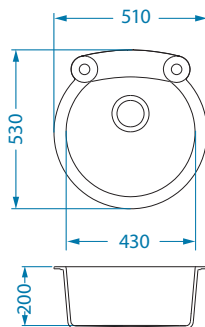

Roll 10

1105296

Size: fi 510 x 530 mm
Bowl dimensions: fi 430 x 200 mm

surface	code	type	waste	Ø35 mm	*packing
G11-arctic	1094963	single	3 1/2"	2x	carton 1 / 14
G22-terra	1090966	single	3 1/2"	2x	carton 1 / 14
G55-beige	1090968	single	3 1/2"	2x	carton 1 / 14
G91-carbon	1090969	single	3 1/2"	2x	carton 1 / 14

Installation:

Roll 40

1105296

Size: 595 x 475 mm
Bowl dimensions: fi 400 x 160 mm

surface	code	type	waste	Ø35 mm	*packing
G11-arctic	1090970	reversible	3 1/2"	2x	carton 1 / 15
G22-terra	1090971	reversible	3 1/2"	2x	carton 1 / 15
G55-beige	1090973	reversible	3 1/2"	2x	carton 1 / 15
G91-carbon	1090974	reversible	3 1/2"	2x	carton 1 / 15

Installation:

Rock 30

1105296

Size: 595 x 475 mm
Bowl dimensions: 320 x 400 x 160 mm

surface	code	type	waste	Ø35 mm	*packing
G11-arctic	1090947	reversible	3 1/2"	2x	carton 1 / 15
G81-concrete	1122741	reversible	3 1/2"	2x	carton 1 / 15
G22-terra	1090948	reversible	3 1/2"	2x	carton 1 / 15
G55-beige	1090950	reversible	3 1/2"	2x	carton 1 / 15
G91-carbon	1090951	reversible	3 1/2"	2x	carton 1 / 15

Installation:

* Packing: pieces in a carton / pieces on a pallet