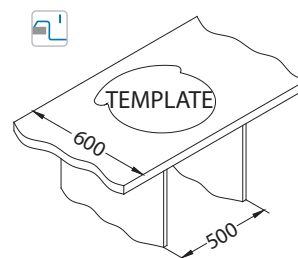

Installation: