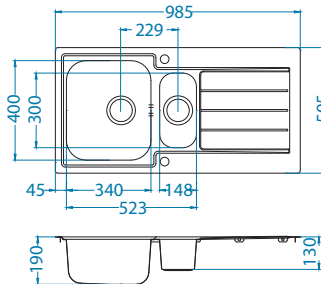

Line Maxim 10

Size: 985 x 505 mm
Bowl dimensions: 340 x 400 x 190 mm
148 x 300 x 130 mm

Accessories:

Chopping board safety glass 1063063
Strainer bowl stainless 1062602
Chopping board wooden 1064565
AllRound 1131412

surface	code	type	waste	Ø35 mm	*packing
SAT	1085952	reversible	3 1/2"	2x	carton 1 / 10

SAT - satin

Installation*:

* F - installation needs specific treatment of worktop cut-out according to sink enclosed instructions

Line Maxim 20

Size: 865 x 505 mm
Bowl dimensions: 340 x 400 x 190 mm

Accessories:

Chopping board safety glass 1063063
Strainer bowl stainless 1062602
Chopping board wooden 1064565
AllRound 1131412

surface	code	type	waste	Ø35 mm	*packing
SAT	1085954	reversible	3 1/2"	2x	carton 1 / 12

SAT - satin

Installation*:

* F - installation needs specific treatment of worktop cut-out according to sink enclosed instructions

Line Maxim 50

Size: 620 x 505 mm
Bowl dimensions: 340 x 400 x 190 mm
148 x 300 x 130 mm

Accessories:

Chopping board safety glass 1063063
Strainer bowl stainless 1062602
Chopping board wooden 1064565
AllRound 1131412

surface	code	type	waste	Ø35 mm	*packing
SAT	1085957	reversible	3 1/2"	2x	carton 1 / 14

SAT - satin

Installation*:

* F - installation needs specific treatment of worktop cut-out according to sink enclosed instructions

* Packing: pieces in a carton / pieces on a pallet