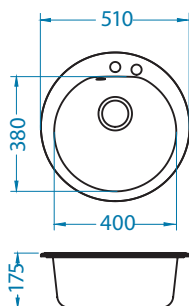

Niagara 10

Size: fi 510 mm
Bowl dimensions: fi 400 x 175 mm

surface	code	type	waste	Ø35 mm	*packing
G11-arctic	1100884	single	3 1/2"	2x	carton 1 / 12
G55-beige	1076855	single	3 1/2"	2x	carton 1 / 12
G91-carbon	1076856	single	3 1/2"	2x	carton 1 / 12

Installation:

Niagara 20

Size: 465 x 465 mm
Bowl dimensions: 380 x 320 x 180 mm

surface	code	type	waste	Ø35 mm	*packing
G11-arctic	1100885	single	3 1/2"	1x	carton 1 / 14
G55-beige	1089483	single	3 1/2"	1x	carton 1 / 14
G91-carbon	1089484	single	3 1/2"	1x	carton 1 / 14

Installation:

Niagara 30

Size: 775 x 430 mm
Bowl dimensions: 350 x 350 x 160 mm

surface	code	type	waste	Ø35 mm	*packing
G11-arctic	1100886	reversible	3 1/2"	2x	carton 1 / 12
G55-beige	1076857	reversible	3 1/2"	2x	carton 1 / 12
G91-carbon	1076858	reversible	3 1/2"	2x	carton 1 / 12

Installation: