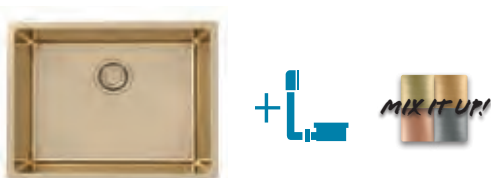

# Monarch Kombino 50

surface	code	type	waste	Ø 35 mm	*packing
gold	1120361	single	3 1/2"	0	carton 1 / 14
copper	1120381	single	3 1/2"	0	carton 1 / 14
bronze	1122674	single	3 1/2"	0	carton 1 / 14
anthracite	1122673	single	3 1/2"	0	carton 1 / 14