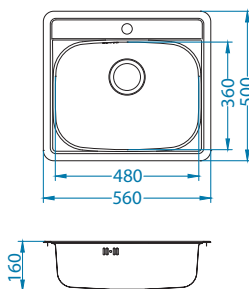

1130551

Size: 560 x 500 mm
Bowl dimensions: 480 x 360 x 160 mm

Accessories:

Detergent dispenser
1016099 - CHR-P

Undermounting set
1119093

surface	code	type	waste	Ø35 mm	*packing
NAT	1103108	single	3 1/2"	1x	carton 1 / 14

NAT - smooth

Installation*:

* F - installation needs specific treatment of worktop cut-out according to sink enclosed instructions.
* U - installation by means of undermounting set 1119093 (not enclosed).

Size: 560 x 500 mm
Bowl dimensions: 480 x 360 x 160 mm

Accessories:

Detergent dispenser
1016099 - CHR-P

Waste kit
1130551

surface	code	type	waste	Ø35 mm	*packing
NAT	1106813	single	3 1/2"	1x	sleeve 0 / 68
LEI	1103106	single	3 1/2"	1x	sleeve 0 / 68

NAT - smooth
LEI - leinen

Installation: