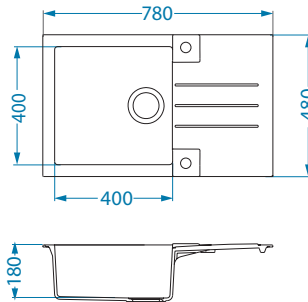

Size: 780 x 480 mm
Bowl dimensions: 400 x 400 x 180 mm

surface	code	type	waste	Ø35 mm	*packing
G11-arctic	1090944	reversible	3 1/2"	2x	carton 1 / 12
G81-concrete	1122745	reversible	3 1/2"	2x	carton 1 / 12
G22-terra	1090941	reversible	3 1/2"	2x	carton 1 / 12
G55-beige	1090946	reversible	3 1/2"	2x	carton 1 / 12
G91-carbon	1090942	reversible	3 1/2"	2x	carton 1 / 12