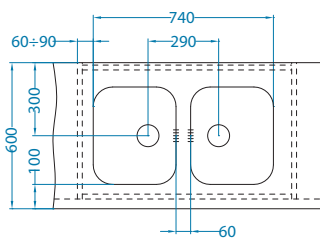

Cabinet width 900 mm

Variant 40-2x