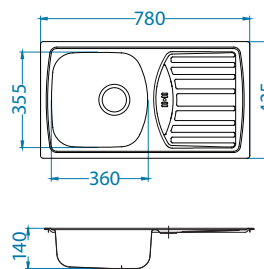

Accessories:

Waste kit
1071237 - 1 1/2"
1130544 - 3 1/2"

surface	code	type	waste	ø35 mm	*packing
NAT	1136530	reversible	1 1/2"	/	sleeve 0 / 36
NAT	1136532	reversible	3 1/2"	/	sleeve 0 / 36
LEI	1136531	reversible	1 1/2"	/	sleeve 0 / 36

NAT - smooth LEI - leinen