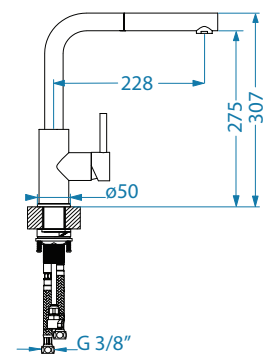

Laguna Monarch

surface	code
gold	1134828
copper	1134830
bronze	1134829
anthracite	1134827

Zeos-P Monarch

surface	code
gold	1136501
copper	1136502
bronze	1136503
anthracite	1136504

Zina Monarch

surface	code
gold	1136509
copper	1136510
bronze	1136511
anthracite	1136512

Oz Monarch

surface	code
gold	1134858
copper	1134857
bronze	1134855
anthracite	1134854