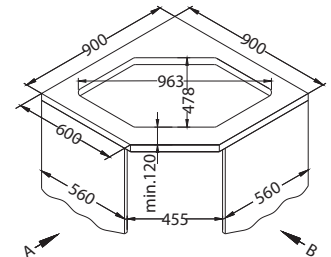

Installation: