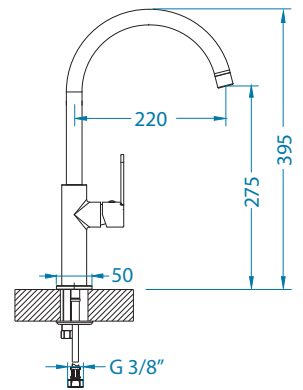

Arc 80

surface	code
white mat	1134890
black mat	1134889

Slim

surface	code
CHR	1134831

Arc 110

surface	code
CHR	1126720
G11	1126721
G22	1126722
G55	1126723
G81	1126724
G91	1126725

Santo

surface	code
G55	1129040
G91	1129041

Roxa

surface	code
CHR	1129038
G11	1129037
G55	1129036
G81	1129035
G91	1129039