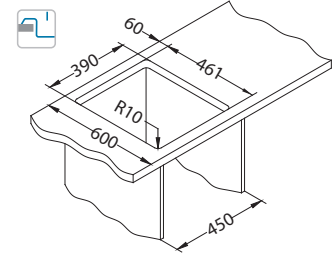

Installation:

Accessories: