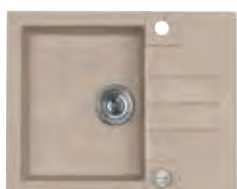

Roll 10

1105296

Size: fi 510 x 530 mm
Bowl dimensions: fi 430 x 200 mm

surface	code	type	waste	Ø35 mm	*packing
G11-arctic	1094963	single	3 1/2"	2x	carton 1 / 14
G22-terra	1090966	single	3 1/2"	2x	carton 1 / 14
G55-beige	1090968	single	3 1/2"	2x	carton 1 / 14
G91-carbon	1090969	single	3 1/2"	2x	carton 1 / 14

Installation:

Roll 40

1105296

Size: 595 x 475 mm
Bowl dimensions: fi 400 x 160 mm

surface	code	type	waste	Ø35 mm	*packing
G11-arctic	1090970	reversible	3 1/2"	2x	carton 1 / 15
G22-terra	1090971	reversible	3 1/2"	2x	carton 1 / 15
G55-beige	1090973	reversible	3 1/2"	2x	carton 1 / 15
G91-carbon	1090974	reversible	3 1/2"	2x	carton 1 / 15

Installation:

Rock 30

1105296

Size: 595 x 475 mm
Bowl dimensions: 320 x 400 x 160 mm

surface	code	type	waste	Ø35 mm	*packing
G11-arctic	1090947	reversible	3 1/2"	2x	carton 1 / 15
G81-concrete	1122741	reversible	3 1/2"	2x	carton 1 / 15
G22-terra	1090948	reversible	3 1/2"	2x	carton 1 / 15
G55-beige	1090950	reversible	3 1/2"	2x	carton 1 / 15
G91-carbon	1090951	reversible	3 1/2"	2x	carton 1 / 15

Installation:

* Packing: pieces in a carton / pieces on a pallet