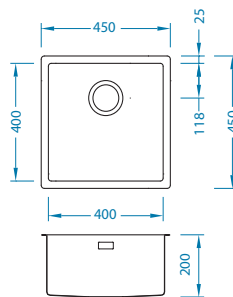

Quadrix 10

Size: 230 x 450 mm
Bowl dimensions: 180 x 400 x 175 mm

surface	code	type	waste	Ø35 mm	*packing
BRS	1102602	single	3 1/2"	/	carton 1 / 15

BRS - brushed

Installation*:

Accessories:

Waste kit
1130551

Waste kit
Pop-Up
1127251

Undermounting
set
1119093

Strainer bowl
stainless
1119835

* F - installation needs specific treatment of worktop cut-out according to sink enclosed instructions.
* U - installation by means of undermounting set 1119093 (not enclosed).

Quadrix 20

Size: 390 x 450 mm
Bowl dimensions: 340 x 400 x 200 mm

surface	code	type	waste	Ø35 mm	*packing
BRS	1102603	single	3 1/2"	/	carton 1 / 14

BRS - brushed

Installation*:

Accessories:

Waste kit
1130551

Waste kit
Pop-Up
1127251

Undermounting
set
1119093

Strainer bowl
stainless
1119835

* F - installation needs specific treatment of worktop cut-out according to sink enclosed instructions.
* U - installation by means of undermounting set 1119093 (not enclosed).

Quadrix 30

Size: 450 x 450 mm
Bowl dimensions: 400 x 400 x 200 mm

surface	code	type	waste	Ø35 mm	*packing
BRS	1102604	single	3 1/2"	/	carton 1 / 14

BRS - brushed

Installation*:

Accessories:

Waste kit
1130551

Waste kit
Pop-Up
1127251

Undermounting
set
1119093

Strainer bowl
stainless
1119835

* F - installation needs specific treatment of worktop cut-out according to sink enclosed instructions.
* U - installation by means of undermounting set 1119093 (not enclosed).