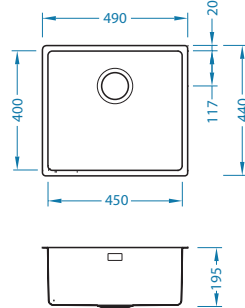

Accessories:

Waste kit
1130551

Waste kit
Pop-Up
1127251

Strainer bowl
stainless
1119835

Chopping board
wooden
1080029