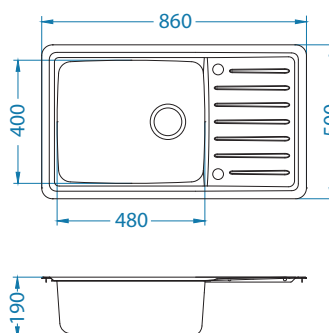

Installation:

Accessories:

* Packing: pieces in a carton / pieces on a pallet