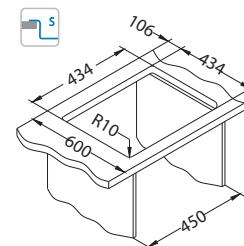

Installation*:

Accessories:

Waste kit
1130551

Waste kit
Pop-Up
1127251

Undermounting
set
1119093

Strainer bowl
stainless
1119835

* F - installation needs specific treatment of worktop cut-out according to sink enclosed instructions.
* U - installation by means of undermounting set 1119093 (not enclosed).