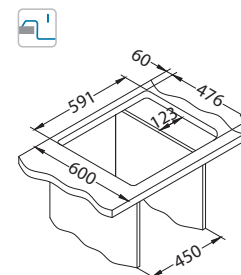

Installation:

Accessories: