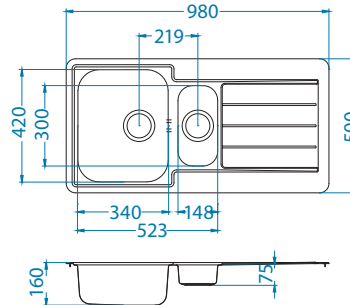

Accessories: