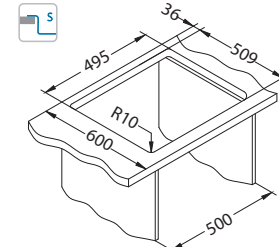

Installation*:

* F - installation needs specific treatment of worktop cut-out according to sink enclosed instructions

Accessories:

Strainer bowl stainless 1119835

Chopping board wooden 1080029

Chopping board safety glass 1084835 - black

ALVEUS TriTop 400 1084325