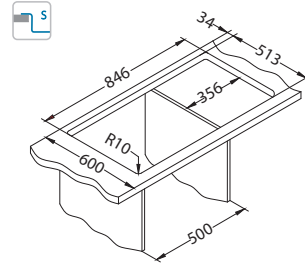

# Pure 50

left

Size: 860 x 525 mm  
Bowl dimensions: 450 x 400 x 205 mm

surface	code	type	waste	Ø35 mm	*packing
KMB	1103652	left	3 1/2"	2x	carton 1 / 8
	1103653	right			

KMB - satin bowl, brushed surface

Installation\*: