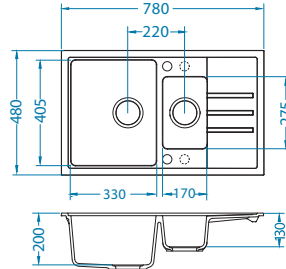

Accessories:

Chopping board
wooden
1080029

Strainer bowl
stainless
1119835

Undermounting set
1135533

Strainer bowl
stainless
1122700

surface	code	type	waste	Ø35 mm	*packing
	G11-arctic	1117051	reversible	3 1/2"	2x carton 1 / 10
	G81-concrete	1119693	reversible	3 1/2"	2x carton 1 / 10
	G55-beige	1117053	reversible	3 1/2"	2x carton 1 / 10
	G91-carbon	1117055	reversible	3 1/2"	2x carton 1 / 10