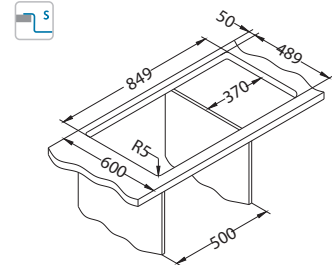

Installation*:

* F - installation needs specific treatment of worktop cut-out according to sink enclosed instructions