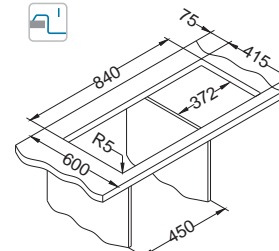

Installation:

Accessories:

Waste kit
1071237

Chopping board
wooden
1016018

Strainer basket
CHR
1109414

* Packing: pieces in a carton / pieces on a pallet