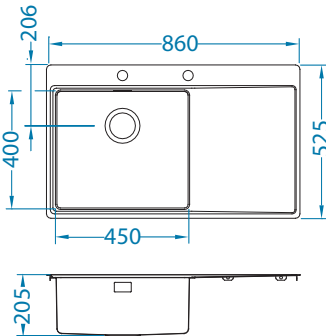

# Pure 50

left

Size: 860 x 525 mm  
Bowl dimensions: 450 x 400 x 205 mm

surface	code	type	waste	Ø35 mm	*packing
KMB	1103652	left	3 1/2"	2x	carton 1 / 8
	1103653	right			

KMB - satin bowl, brushed surface

Installation\*: