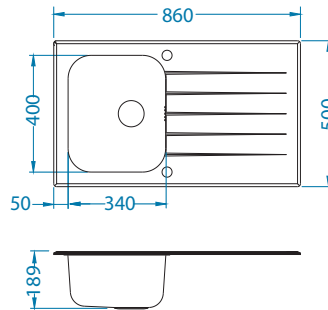

Glassix Up 10

glass top	code	type	waste	Ø35 mm	*packing
white RAL 9003	SAT 1123819	reversible	3 1/2"	2x	carton 1 / 6
black RAL 9005	SAT 1123820	reversible	3 1/2"	2x	carton 1 / 6
*SAT	1123821	reversible	3 1/2"	2x	carton 1 / 6

SAT - satin

* RAL/Graphics on request with min. resolution 250 dpi

Size: 860 x 500 mm
Bowl dimensions: 340 x 400 x 180 mm

Installation:

Accessories:

Glassix Up 20

glass top	code	type	waste	Ø35 mm	*packing
white RAL 9003	SAT 1123822	reversible	3 1/2"	2x	carton 1 / 6
black RAL 9005	SAT 1123823	reversible	3 1/2"	2x	carton 1 / 6
*SAT	1123824	reversible	3 1/2"	2x	carton 1 / 6

SAT - satin

* RAL/Graphics on request with min. resolution 250 dpi

Size: 860 x 500 mm
Bowl dimensions: 340 x 400 x 180 mm
148 x 300 x 120 mm

Installation:

Accessories:

Glassix Up 40

glass top	code	type	waste	Ø35 mm	*packing
bela RAL 9003	SAT 1123644	reversible	3 1/2"	2x	carton 1 / 6
black RAL 9005	SAT 1123645	reversible	3 1/2"	2x	carton 1 / 6
*SAT	1128171	reversible	3 1/2"	2x	carton 1 / 6

SAT - satin

* RAL/Graphics on request with min. resolution 250 dpi

Size: 860 x 500 mm
Bowl dimensions: 480 x 400 x 200 mm

Installation:

Accessories: