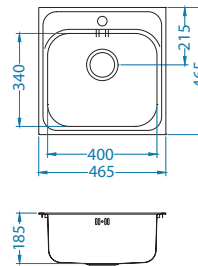

Basic 130

Size: 465 x 465 mm
Bowl dimensions: 340 x 400 x 160 mm

Accessories:

Waste kit
1011717

Chopping board
wooden
1016018

Strainer basket
CHR
1109414

surface	code	type	waste	ø35 mm	*packing
NAT	1008825	single	1 1/2"	/	sleeve 0 / 68

NAT - smooth

Installation:

Basic 140

Size: 465 x 465 mm
Bowl dimensions: 340 x 400 x 185 mm

Accessories:

Waste kit
1130537

Chopping board
wooden
1016018

Strainer basket
CHR
1109414

surface	code	type	waste	ø35 mm	*packing
SAT	1100905	single	3 1/2"	/	sleeve 0 / 60

SAT- satin

Installation:

Basic 150

Size: 780 x 435 mm
Bowl dimensions: 360 x 355 x 140 mm

Accessories:

Waste kit
1071237 - 1 1/2"
1130544 - 3 1/2"

surface	code	type	waste	ø35 mm	*packing
NAT	1136530	reversible	1 1/2"	/	sleeve 0 / 36
NAT	1136532	reversible	3 1/2"	/	sleeve 0 / 36
LEI	1136531	reversible	1 1/2"	/	sleeve 0 / 36

NAT - smooth LEI - leinen

Installation: