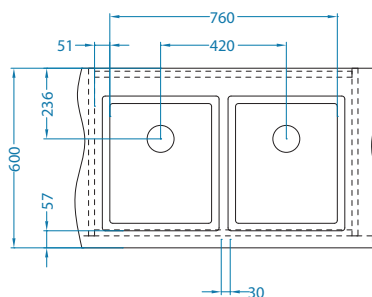

Monarch Quadrix bowl configurations

Cabinet width 900 mm