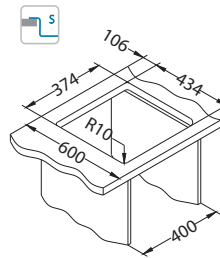

Installation*:

Accessories:

Waste kit
1130551

Waste kit
Pop-Up
1127251

Undermounting
set
1119093

Strainer bowl
stainless
1119835

* F - installation needs specific treatment of worktop cut-out according to sink enclosed instructions.
* U - installation by means of undermounting set 1119093 (not enclosed).