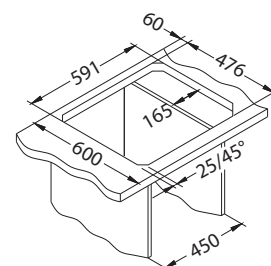

NAT - smooth

Size: 615 x 500 mm  
 Bowl dimensions: 340 x 420 x 160 mm

Installation:

Accessories:

**Chopping board** safety glass 1063063  
**Strainer bowl** stainless 1062602  
**Chopping board** wooden 1064565  
**AllRound** 1131412