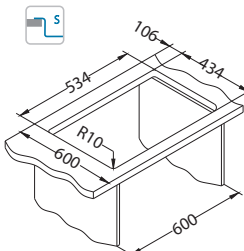

Installation*:

* F - installation needs specific treatment of worktop cut-out according to sink enclosed instructions.
* U - installation by means of undermounting set 1119093 (not enclosed).