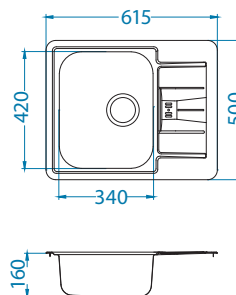

### Installation:

Size: 615 x 500 mm  
Bowl dimensions: 340 x 420 x 160 mm

surface	code	type	waste	Ø 35 mm	*packing
gold	1144999	reversible	3 1/2"	0	carton 1 / 14
copper	1145000	reversible	3 1/2"	0	carton 1 / 14
bronze	1145001	reversible	3 1/2"	0	carton 1 / 14
anthracite	1145002	reversible	3 1/2"	0	carton 1 / 14