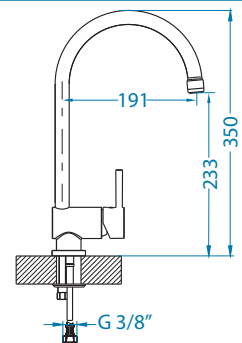

Arc 80

surface	code
white mat	1134890
black mat	1134889

Slim

surface	code
CHR	1134831

Arc 110

surface	code
CHR	1126720
G11	1126721
G22	1126722
G55	1126723
G81	1126724
G91	1126725

Santo

surface	code
G55	1129040
G91	1129041

Roxa

surface	code
CHR	1129038
G11	1129037
G55	1129036
G81	1129035
G91	1129039