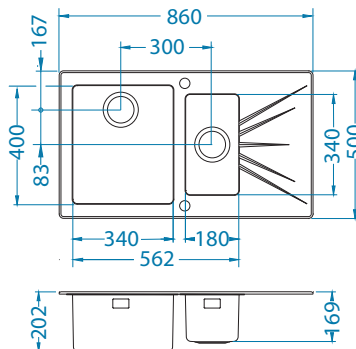

Karat Up 20

1123353

glass top		code	type	waste	Ø35 mm	*packing
white		1123804	left	3 1/2"	2x	carton
RAL 9003	SAT	1123805	right	3 1/2"	2x	1 / 6 carton
black		1123806	left	3 1/2"	2x	carton
RAL 9005	SAT	1123807	right	3 1/2"	2x	1 / 6 carton
		1123808	left	3 1/2"	2x	carton
	*SAT	1123809	right	3 1/2"	2x	1 / 6 carton

SAT - satin

* RAL/Graphics on request with min. resolution 250 dpi

Size: 860 x 500 mm
Bowl dimensions: 340 x 400 x 195 mm
180 x 340 x 160 mm

Installation:

Accessories:

Karat 10

1127251

glass top		code	type	waste	Ø35 mm	*packing
white		1102771	left	3 1/2"	2x	carton
RAL 9003	SAT	1103658	right	3 1/2"	2x	1 / 6 carton
black		1102770	left	3 1/2"	2x	carton
RAL 9005	SAT	1103657	right	3 1/2"	2x	1 / 6 carton
		1102953	left	3 1/2"	2x	carton
	*SAT	1103666	right	3 1/2"	2x	1 / 6 carton

SAT - satin

* RAL/Graphics on request with min. resolution 250 dpi

Size: 860 x 500 mm
Bowl dimensions: 340 x 400 x 195 mm

Installation:

Accessories:

Karat 20

1092272

glass top		code	type	waste	Ø35 mm	*packing
white		1102773	left	3 1/2"	2x	carton
RAL 9003	SAT	1103660	right	3 1/2"	2x	1 / 6 carton
black		1102772	left	3 1/2"	2x	carton
RAL 9005	SAT	1103659	right	3 1/2"	2x	1 / 6 carton
		1102957	left	3 1/2"	2x	carton
	*SAT	1103670	right	3 1/2"	2x	1 / 6 carton

SAT - satin

* RAL/Graphics on request with min. resolution 250 dpi

Size: 860 x 500 mm
Bowl dimensions: 340 x 400 x 195 mm
180 x 340 x 160 mm

Installation:

Accessories: