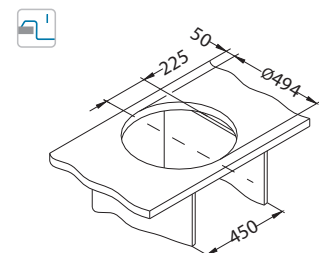

Način vgradnje: