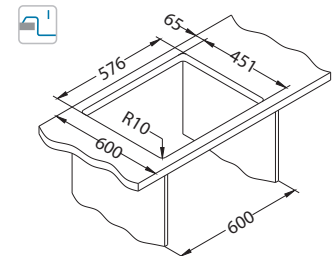

Size: 860 x 500 mm  
Bowl dimensions: 340 x 400 x 180 mm  
148 x 300 x 120 mm

SAT - satin

\* RAL/Graphics on request with min. resolution 250 dpi

Installation: