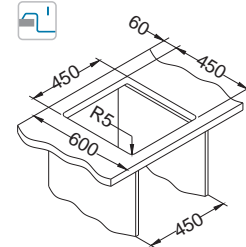

Installation: