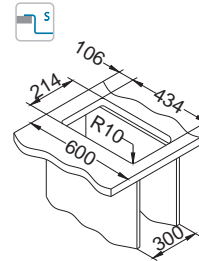

Installation*:

Accessories:

Waste kit
1130551

Waste kit
Pop-Up
1127251

Undermounting
set
1119093

Strainer bowl
stainless
1119835

* F - installation needs specific treatment of worktop cut-out according to sink enclosed instructions.
* U - installation by means of undermounting set 1119093 (not enclosed).