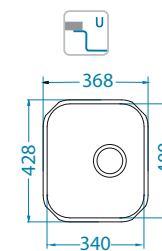

Accessories:

Waste
1130534

Waste Pop-Up
1127247

Waste kit
1130551

Waste kit Pop-Up
1127251

Chopping board
wooden
1016019

Strainer bowl
stainless
1062602