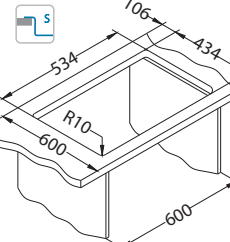

Installation*:

* F - installation needs specific treatment of worktop cut-out according to sink enclosed instructions.

* U - installation by means of undermounting set 1119093 (not enclosed).