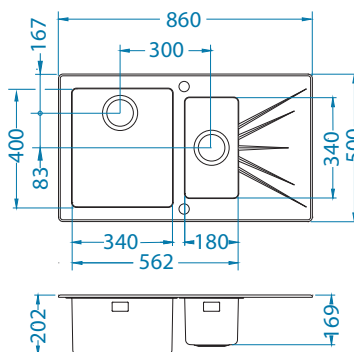

Karat Up 20

1123353

glass top		code	type	waste	Ø35 mm	*packing
white		1123804	left	3 1/2"	2x	carton
RAL 9003	SAT	1123805	right	3 1/2"	2x	1 / 6 carton
black		1123806	left	3 1/2"	2x	carton
RAL 9005	SAT	1123807	right	3 1/2"	2x	1 / 6 carton
		1123808	left	3 1/2"	2x	carton
	*SAT	1123809	right	3 1/2"	2x	1 / 6 carton

SAT - satin

* RAL/Graphics on request with min. resolution 250 dpi

Size: 860 x 500 mm
Bowl dimensions: 340 x 400 x 195 mm
180 x 340 x 160 mm

Installation:

Accessories:

Karat 10

1127251

glass top		code	type	waste	Ø35 mm	*packing
white		1102771	left	3 1/2"	2x	carton
RAL 9003	SAT	1103658	right	3 1/2"	2x	1 / 6 carton
black		1102770	left	3 1/2"	2x	carton
RAL 9005	SAT	1103657	right	3 1/2"	2x	1 / 6 carton
		1102953	left	3 1/2"	2x	carton
	*SAT	1103666	right	3 1/2"	2x	1 / 6 carton

SAT - satin

* RAL/Graphics on request with min. resolution 250 dpi

Size: 860 x 500 mm
Bowl dimensions: 340 x 400 x 195 mm

Installation:

Accessories:

Karat 20

1092272

glass top		code	type	waste	Ø35 mm	*packing
white		1102773	left	3 1/2"	2x	carton
RAL 9003	SAT	1103660	right	3 1/2"	2x	1 / 6 carton
black		1102772	left	3 1/2"	2x	carton
RAL 9005	SAT	1103659	right	3 1/2"	2x	1 / 6 carton
		1102957	left	3 1/2"	2x	carton
	*SAT	1103670	right	3 1/2"	2x	1 / 6 carton

SAT - satin

* RAL/Graphics on request with min. resolution 250 dpi

Size: 860 x 500 mm
Bowl dimensions: 340 x 400 x 195 mm
180 x 340 x 160 mm

Installation:

Accessories: