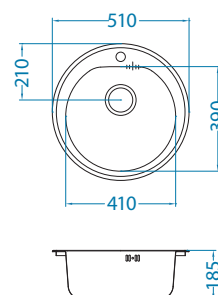

## Monarch Form 30

MIX IT UP!

Size: fi510 mm  
Bowl dimensions: fi 410 x 185 mm

surface	code	type	waste	Ø 35 mm	*packing
gold	1070808	single	3 1/2"	1	carton 1 / 14
copper	1070807	single	3 1/2"	1	carton 1 / 14
bronze	1103818	single	3 1/2"	1	carton 1 / 14
anthracite	1078583	single	3 1/2"	1	carton 1 / 14