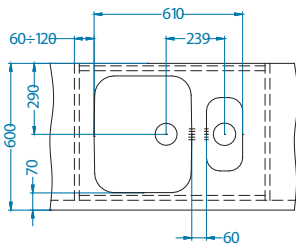

Monarch Variant [U] bowl configurations

Cabinet width 800 mm

Variant 10+Variant 110