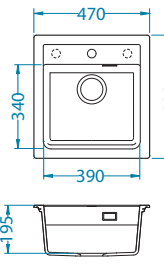

Atrox 10

NEW 2022

ALVEUS

Size: 400 x 500 mm
Bowl dimensions: 340 x 320 x 195 mm

surface	code	type	waste	Ø35 mm	*packing
G11-arctic	1139079	single	3 1/2"	1x	carton 1 / 18
G81-concrete	1139770	single	3 1/2"	1x	carton 1 / 18
G22-terra	1139768	single	3 1/2"	1x	carton 1 / 18
G55-beige	1139769	single	3 1/2"	1x	carton 1 / 18
G91-carbon	1139771	single	3 1/2"	1x	carton 1 / 18

Accessories:

Chopping board wooden 1144970 *for I installation
AllRound - mini 1136662
Stainless steel container GN-1/2-P- 65 mm 1008902
Undermounting set 1135533

Installation*:

*U - installation into a cabinet with mask by means of undermounting set 1135533 (not enclosed).

Atrox 20

Size: 470 x 500 mm
Bowl dimensions: 390 x 340 x 195 mm

surface	code	type	waste	Ø35 mm	*packing
G11-arctic	1131986	single	3 1/2"	1x	carton 1 / 18
G81-concrete	1131989	single	3 1/2"	1x	carton 1 / 18
G22-terra	1131987	single	3 1/2"	1x	carton 1 / 18
G55-beige	1131988	single	3 1/2"	1x	carton 1 / 18
G91-carbon	1131990	single	3 1/2"	1x	carton 1 / 18

Accessories:

Chopping board wooden 1144970 *for I installation
AllRound - mini 1136662
Stainless steel container GN-1/2-P- 65 mm 1008902
Undermounting set 1135533

Installation*:

*U - installation into a cabinet with mask by means of undermounting set 1135533 (not enclosed).

Atrox 30

Size: 590 x 500 mm
Bowl dimensions: 510 x 340 x 195 mm

surface	code	type	waste	Ø35 mm	*packing
G11-arctic	1131991	single	3 1/2"	1x	carton 1 / 18
G81-concrete	1131995	single	3 1/2"	1x	carton 1 / 18
G22-terra	1131993	single	3 1/2"	1x	carton 1 / 18
G55-beige	1131994	single	3 1/2"	1x	carton 1 / 18
G91-carbon	1131996	single	3 1/2"	1x	carton 1 / 18

Accessories:

Chopping board wooden 1144970 *for I installation
AllRound - mini 1136662
Stainless steel container GN-1/2-P- 65 mm 1008902
Undermounting set 1135533

Installation*: