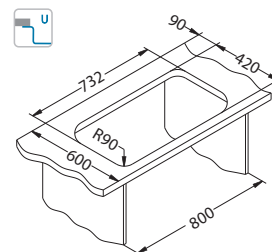

Installation:

Accessories:

Chopping board
wooden
1016018

Strainer basket
CHR
1109414