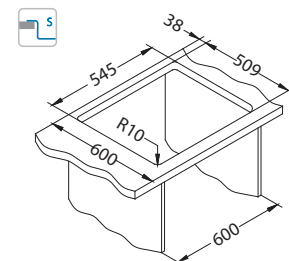

Installation*: