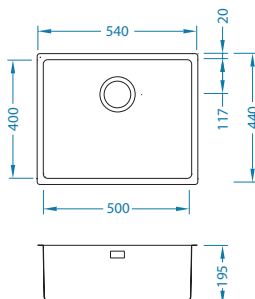

Accessories:

Waste trap (no waste)
1068989

Waste trap (no waste)
1033153

Strainer bowl
1119836 - gold
1119837 - anthracite
1119839 - bronze
1119838 - copper

Chopping board
wooden
1080029