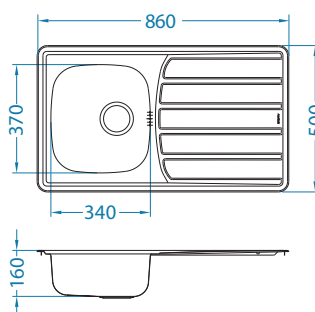

Zoom 10

Size: 615 x 500 mm
Bowl dimensions: 340 x 370 x 155 mm

Accessories:

Waste kit 1130551
Chopping board lwooden 1016018
Strainer basket CHR 1109414
AllRound 1131412

surface	code	type	waste	Ø35 mm	*packing
NAT	1098940	reversible	3 1/2"	/	sleeve 0 / 64
LEI	1098941	reversible	3 1/2"	/	sleeve 0 / 64

NAT - smooth
LEI - leinen

Installation:

Zoom 20

Size: 790 x 500 mm
Bowl dimensions: 340 x 370 x 155 mm

Accessories:

Waste kit 1130551
Chopping board lwooden 1016018
Strainer basket CHR 1109414
AllRound 1131412

surface	code	type	waste	Ø35 mm	*packing
NAT	1098938	reversible	3 1/2"	/	sleeve 0 / 32
LEI	1098939	reversible	3 1/2"	/	sleeve 0 / 32

NAT - smooth
LEI - leinen

Installation:

Zoom 30

Size: 860 x 500 mm
Bowl dimensions: 340 x 370 x 160 mm

Accessories:

Waste kit 1130551
Chopping board lwooden 1016018
Strainer basket CHR 1109414
AllRound 1131412

surface	code	type	waste	Ø35 mm	*packing
NAT	1098773	reversible	3 1/2"	/	sleeve 0 / 32
LEI	1098842	reversible	3 1/2"	/	sleeve 0 / 32

NAT - smooth
LEI - leinen

Installation: