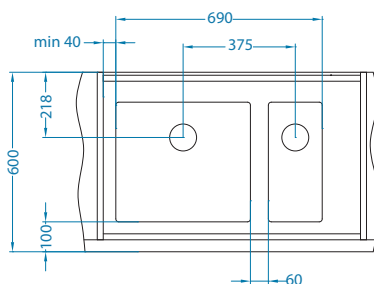

QUADRIX 10+40-U