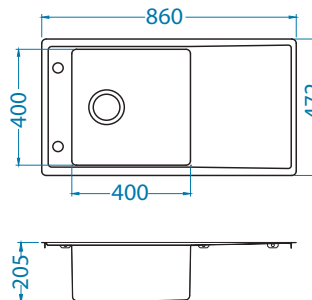

Stricto 10

surface	code	type	waste	Ø35 mm	*packing
	KMB 1124359	left	3 1/2"	2x	carton 1 / 8
	KMB 1124361	right	3 1/2"	2x	carton 1 / 8

Size: 790 x 472 mm
Bowl dimensions: 340 x 400 x 205 mm

Installation*:

* F - installation needs specific treatment of worktop cut-out according to sink enclosed instructions

Accessories:

Strainer bowl stainless 1119835
Chopping board wooden 1080029
Chopping board safety glass 1084835 - black
AllRound 1131412

Stricto 20

surface	code	type	waste	Ø35 mm	*packing
	KMB 1124364	reversible	3 1/2"	2x	carton 1 / 8

KMB - satin bowl, brushed surface

Size: 860 x 472 mm
Bowl dimensions: 400 x 400 x 205 mm

Installation*:

* F - installation needs specific treatment of worktop cut-out according to sink enclosed instructions

Accessories:

Strainer bowl stainless 1119835
Chopping board wooden 1080029
Chopping board safety glass 1084835 - black
AllRound 1131412

Stricto 30

surface	code	type	waste	Ø35 mm	*packing
	KMB 1124373	left	3 1/2"	2x	carton 1 / 8
	KMB 1124375	right	3 1/2"	2x	carton 1 / 8

Size: 980 x 472 mm
Bowl dimensions: 500 x 400 x 205 mm

Installation*:

* F - installation needs specific treatment of worktop cut-out according to sink enclosed instructions

Accessories:

Strainer bowl stainless 1119835
Chopping board wooden 1080029
Chopping board safety glass 1084835 - black
AllRound 1131412