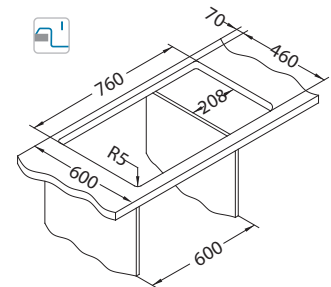

Installation: