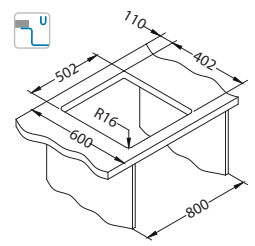

Installation*:

*U - installation by means of undermounting set 1135533 (not enclosed).