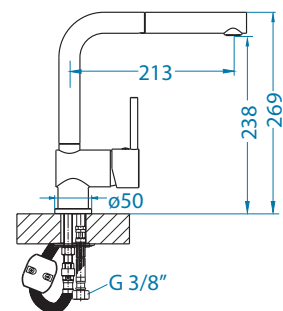

Azeta - P

surface	code
CHR	1096119

Cleo - P

surface	code
CHR-BR	1088776

Elia

surface	code
CHR	1129024

Oz

surface	code
black mat	1136515
CHR	1134856

Cleo

surface	code
G11	1107682
G02M	1107683
G05M	1107687