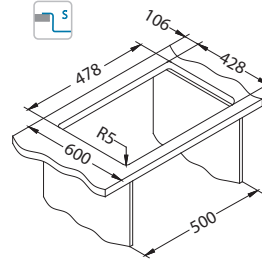

Installation*: