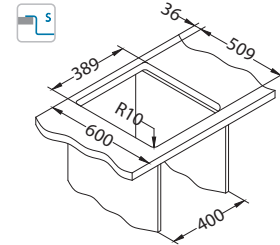

Pure 10

Size: 405 x 525 mm  
Bowl dimensions: 340 x 400 x 195 mm

surface	code	type	waste	Ø35 mm	*packing
KMB	1103607	single	3 1/2"	2x	carton 1 / 14

KMB - satin bowl, brushed surface

Installation\*:

\* F - installation needs specific treatment of worktop cut-out according to sink enclosed instructions