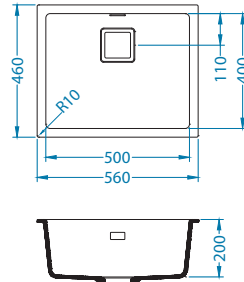

Accessories: