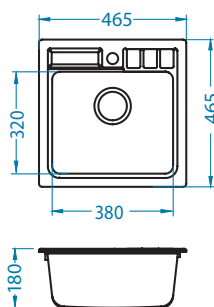

Niagara 10

Size: fi 510 mm
Bowl dimensions: fi 400 x 175 mm

surface	code	type	waste	Ø35 mm	*packing
G11-arctic	1100884	single	3 1/2"	2x	carton 1 / 12
G55-beige	1076855	single	3 1/2"	2x	carton 1 / 12
G91-carbon	1076856	single	3 1/2"	2x	carton 1 / 12

Installation:

Niagara 20

Size: 465 x 465 mm
Bowl dimensions: 380 x 320 x 180 mm

surface	code	type	waste	Ø35 mm	*packing
G11-arctic	1100885	single	3 1/2"	1x	carton 1 / 14
G55-beige	1089483	single	3 1/2"	1x	carton 1 / 14
G91-carbon	1089484	single	3 1/2"	1x	carton 1 / 14

Installation:

Niagara 30

Size: 775 x 430 mm
Bowl dimensions: 350 x 350 x 160 mm

surface	code	type	waste	Ø35 mm	*packing
G11-arctic	1100886	reversible	3 1/2"	2x	carton 1 / 12
G55-beige	1076857	reversible	3 1/2"	2x	carton 1 / 12
G91-carbon	1076858	reversible	3 1/2"	2x	carton 1 / 12

Installation: