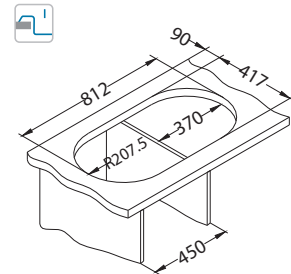

Installation: