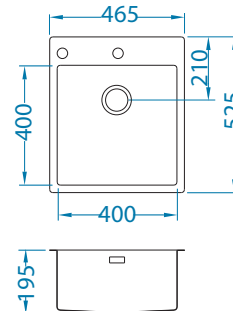

Pure 10

Size: 405 x 525 mm
Bowl dimensions: 340 x 400 x 195 mm

surface	code	type	waste	Ø35 mm	*packing
KMB	1103607	single	3 1/2"	2x	carton 1 / 14

Installation*:

* F - installation needs specific treatment of worktop cut-out according to sink enclosed instructions

Accessories:

Strainer bowl stainless 1119835

Chopping board wooden 1080029

Chopping board safety glass 1084835 - black

ALVEUS TriTop 340 1084327

Pure 20

Size: 465 x 525 mm
Bowl dimensions: 400 x 400 x 195 mm

surface	code	type	waste	Ø35 mm	*packing
KMB	1103608	single	3 1/2"	2x	carton 1 / 14

KMB - satin bowl, brushed surface

Installation*:

* F - installation needs specific treatment of worktop cut-out according to sink enclosed instructions

Accessories:

Strainer bowl stainless 1119835

Chopping board wooden 1080029

Chopping board safety glass 1084835 - black

ALVEUS TriTop 400 1084325

Pure 30

Size: 515 x 525 mm
Bowl dimensions: 450 x 400 x 195 mm

surface	code	type	waste	Ø35 mm	*packing
KMB	1103609	single	3 1/2"	2x	carton 1 / 14

Installation*:

* F - installation needs specific treatment of worktop cut-out according to sink enclosed instructions

Accessories:

Strainer bowl stainless 1119835

Chopping board wooden 1080029

Chopping board safety glass 1084835 - black

ALVEUS TriTop 400 1084325