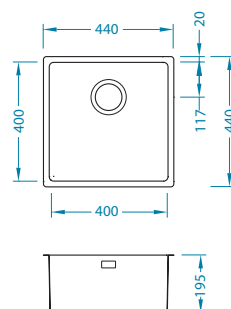

# Kombino 30

Size: 440 x 440 mm  
Bowl dimensions: 400 x 400 x 195 mm

surface	code	type	waste	Ø35 mm	*packing
SAT	U	single	3 1/2"	/	carton 1 / 14
KMB	F/S	single	3 1/2"	/	carton 1 / 14

SAT - satin  
KMB - satin bowl, brushed surface