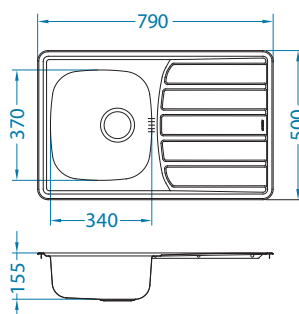

Zoom 10

Size: 615 x 500 mm
Bowl dimensions: 340 x 370 x 155 mm

Accessories:

Waste kit 1130551
Chopping board lwooden 1016018
Strainer basket CHR 1109414
AllRound 1131412

surface	code	type	waste	Ø35 mm	*packing
NAT	1098940	reversible	3 1/2"	/	sleeve 0 / 64
LEI	1098941	reversible	3 1/2"	/	sleeve 0 / 64

NAT - smooth
LEI - leinen

Installation:

Zoom 20

Size: 790 x 500 mm
Bowl dimensions: 340 x 370 x 155 mm

Accessories:

Waste kit 1130551
Chopping board lwooden 1016018
Strainer basket CHR 1109414
AllRound 1131412

surface	code	type	waste	Ø35 mm	*packing
NAT	1098938	reversible	3 1/2"	/	sleeve 0 / 32
LEI	1098939	reversible	3 1/2"	/	sleeve 0 / 32

NAT - smooth
LEI - leinen

Installation:

Zoom 30

Size: 860 x 500 mm
Bowl dimensions: 340 x 370 x 160 mm

Accessories:

Waste kit 1130551
Chopping board lwooden 1016018
Strainer basket CHR 1109414
AllRound 1131412

surface	code	type	waste	Ø35 mm	*packing
NAT	1098773	reversible	3 1/2"	/	sleeve 0 / 32
LEI	1098842	reversible	3 1/2"	/	sleeve 0 / 32

NAT - smooth
LEI - leinen

Installation: