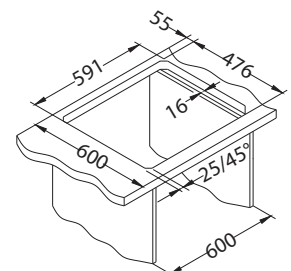

# Line 50

1130555

Size: 615 x 500 mm  
Bowl dimensions: 340 x 420 x 160 mm  
148 x 300 x 80 mm

surface	code	type	waste	Ø35 mm	*packing
NAT	1065676	reversible	3 1/2"	0	sleeve 0 / 60

NAT - smooth

Installation: