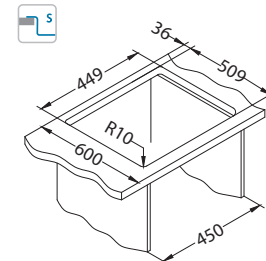

Installation*:

* F - installation needs specific treatment of worktop cut-out according to sink enclosed instructions

Accessories:

Strainer bowl stainless 1119835

Chopping board wooden 1080029

Chopping board safety glass 1084835 - black

ALVEUS TriTop 400 1084325