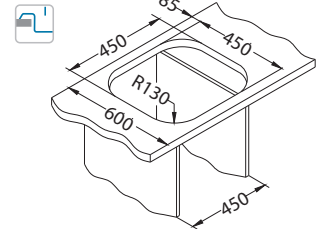

Installation:

Accessories:

Chopping board
wooden
1016018