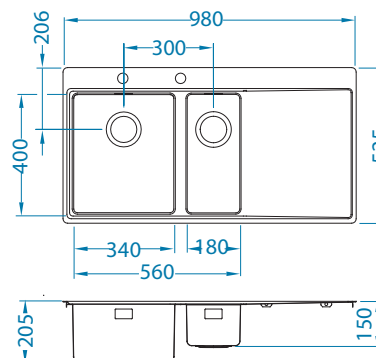

Pure Up 40

left

1123351

Size: 790 x 525 mm
Bowl dimensions: 400 x 400 x 205 mm

Accessories:

Strainer bowl
stainless
1119835

Chopping board
wooden
1080029

Chopping board
safety glass
1084835 - black

AllRound
1131412

surface	code	type	waste	Ø35 mm	*packing
KMB	1123789 1123790	left right	3 1/2"	2x	carton 1 / 8

KMB - satin bowl, brushed surface

Installation*:

* F - installation needs specific treatment of worktop cut-out according to sink enclosed instructions

Pure Up 50

left

1123351

Size: 860 x 525 mm
Bowl dimensions: 450 x 400 x 205 mm

Accessories:

Strainer bowl
stainless
1119835

Chopping board
wooden
1080029

Chopping board
safety glass
1084835 - black

AllRound
1131412

surface	code	type	waste	Ø35 mm	*packing
KMB	1123791 1123792	left right	3 1/2"	2x	carton 1 / 8

KMB - satin bowl, brushed surface

Installation*:

* F - installation needs specific treatment of worktop cut-out according to sink enclosed instructions

Pure Up 60

left

1123353

Size: 980 x 525 mm
Bowl dimensions: 340 x 400 x 205 mm
180 x 400 x 150 mm

Accessories:

Strainer bowl
stainless
1119835

Chopping board
wooden
1080029

Chopping board
safety glass
1084835 - black

AllRound
1131412

surface	code	type	waste	Ø35 mm	*packing
KMB	1123793 1123794	left right	3 1/2"	2x	carton 1 / 8

KMB - satin bowl, brushed surface

Installation*:

* F - installation needs specific treatment of worktop cut-out according to sink enclosed instructions