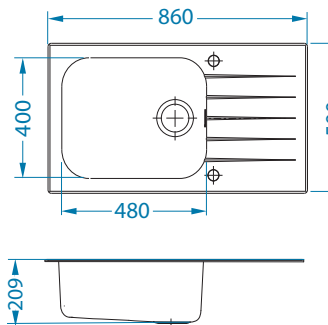

Glassix Up 10

glass top	code	type	waste	Ø35 mm	*packing
white RAL 9003	SAT 1123819	reversible	3 1/2"	2x	carton 1 / 6
black RAL 9005	SAT 1123820	reversible	3 1/2"	2x	carton 1 / 6
*SAT	1123821	reversible	3 1/2"	2x	carton 1 / 6

SAT - satin

* RAL/Graphics on request with min. resolution 250 dpi

Size: 860 x 500 mm
Bowl dimensions: 340 x 400 x 180 mm

Installation:

Accessories:

Glassix Up 20

glass top	code	type	waste	Ø35 mm	*packing
white RAL 9003	SAT 1123822	reversible	3 1/2"	2x	carton 1 / 6
black RAL 9005	SAT 1123823	reversible	3 1/2"	2x	carton 1 / 6
*SAT	1123824	reversible	3 1/2"	2x	carton 1 / 6

SAT - satin

* RAL/Graphics on request with min. resolution 250 dpi

Size: 860 x 500 mm
Bowl dimensions: 340 x 400 x 180 mm
148 x 300 x 120 mm

Installation:

Accessories:

Glassix Up 40

glass top	code	type	waste	Ø35 mm	*packing
bela RAL 9003	SAT 1123644	reversible	3 1/2"	2x	carton 1 / 6
black RAL 9005	SAT 1123645	reversible	3 1/2"	2x	carton 1 / 6
*SAT	1128171	reversible	3 1/2"	2x	carton 1 / 6

SAT - satin

* RAL/Graphics on request with min. resolution 250 dpi

Size: 860 x 500 mm
Bowl dimensions: 480 x 400 x 200 mm

Installation:

Accessories: