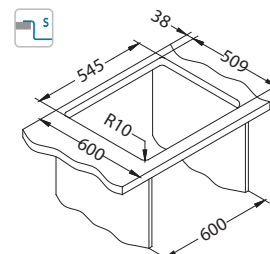

Installation*:

* F - installation needs specific treatment of worktop cut-out according to sink enclosed instructions

With 50 years of experience, passion, vision and a bit of courage Alveus launched a limited edition of a special kitchen sink - JUBILEE.

Its combination of clean and organic lines will perfectly match the modern kitchen design and give it a bit of a kick with its flowy shape.