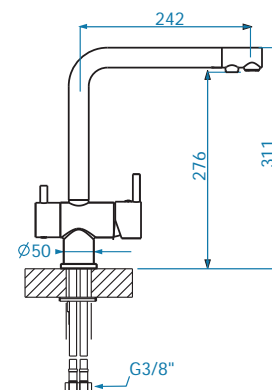

Aquila

surface	code
SAT	1139805
G11 arctic	1139806
G55 beige	1139807
G91 carbon	1139808

Dual

surface	code
SAT	1139809
G11 arctic	1139810
G55 beige	1139811
G91 carbon	1139812

Sink mixers connectable to the filter

Sink mixers are designed to be connected to the water filter, through which water can be cleaned of all contaminants, which impair the quality and taste of drinking water.

Sink mixers do not include the water filter.
Sink mixers Aquila and Dual can be connected to water filter designed for household water purification.