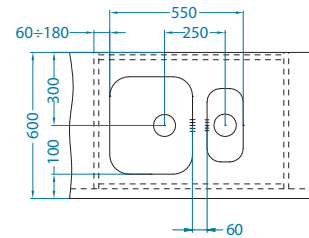

## Cabinet width 800 mm

Variant 10+Variant 110

Waste kit: 1130559  
Waste kit Pop-up: 1127258

Variant 20+Variant 110

Waste kit: 1130559  
Waste kit Pop-up: 1127258

Variant 40+Variant 110

Waste kit: 1130559  
Waste kit Pop-up: 1127258