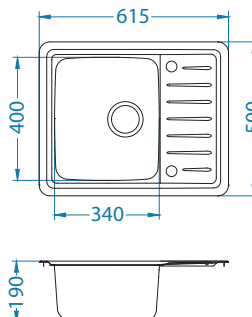

Installation:

Accessories: