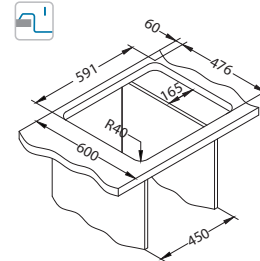

Installation: