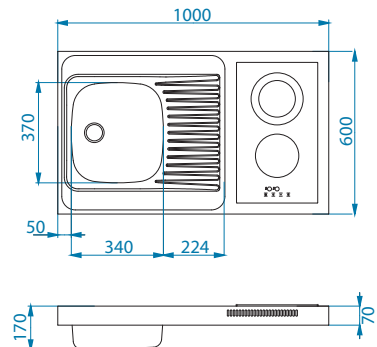

Combi Ceral 100

Surface finish: SAT
Size: 1000 x 600 x 70 mm
Rated voltage: 230 V/50 Hz
Rated power input: 3000 W