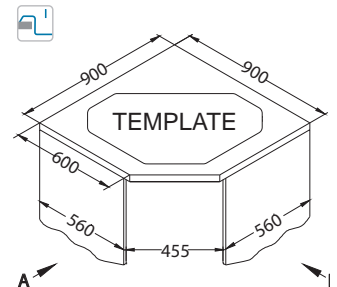

Installation: