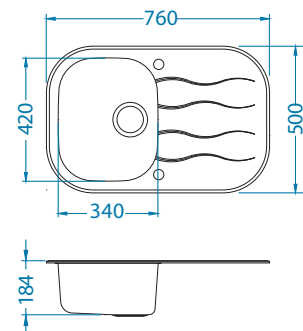

Wave Up 10

1123351

glass top	code	type	waste	Ø35 mm	*packing
white RAL 9003	SAT 1123810	reversible	3 1/2"	2x	carton 1 / 12
black RAL 9005	SAT 1123811	reversible	3 1/2"	2x	carton 1 / 12
*SAT	1123812	reversible	3 1/2"	2x	carton 1 / 12

SAT - satin

* RAL/Graphics on request with min. resolution 250 dpi

Size: 620 x 500 mm
Bowl dimensions: 340 x 420 x 175 mm

Installation:

Accessories:

Chopping board
wooden
1016018

Wave Up 20

1123351

glass top	code	type	waste	Ø35 mm	*packing
white RAL 9003	SAT 1123813	reversible	3 1/2"	2x	carton 1 / 6
black RAL 9005	SAT 1123814	reversible	3 1/2"	2x	carton 1 / 6
*SAT	1123815	reversible	3 1/2"	2x	carton 1 / 6

SAT - satin

* RAL/Graphics on request with min. resolution 250 dpi

Size: 760 x 500 mm
Bowl dimensions: 340 x 420 x 175 mm

Installation:

Accessories:

Chopping board
wooden
1016018

Wave Up 30

1123353

glass top	code	type	waste	Ø35 mm	*packing
white RAL 9003	SAT 1123816	reversible	3 1/2"	2x	carton 1 / 6
black RAL 9005	SAT 1123817	reversible	3 1/2"	2x	carton 1 / 6
*SAT	1123818	reversible	3 1/2"	2x	carton 1 / 6

SAT - satin

* RAL/Graphics on request with min. resolution 250 dpi

Size: 760 x 500 mm
Bowl dimensions: 340 x 420 x 175 mm
148 x 300 x 120 mm

Installation:

Accessories:

Chopping board
wooden
1016018

Strainer bowl
stainless
1062602