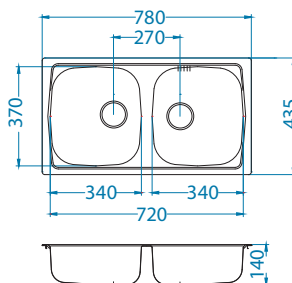

Basic 160

Size: 780 x 435 mm
Bowl dimensions: 340 x 370 x 140 mm
340 x 370 x 140 mm

Accessories:

Waste kit
1071240 - 1¹/₂"
1130554 - 3¹/₂"

Chopping board
wooden
1016018

Strainer basket
CHR
1109414

surface	code	type	waste	Ø35 mm	*packing	
	NAT	1039144	double	1¹/₂"	/	sleeve 0 / 34
	NAT	1049232	double	3¹/₂"	/	sleeve 0 / 34
	LEI	1039145	double	1¹/₂"	/	sleeve 0 / 34
	LEI	1049434	double	3¹/₂"	/	sleeve 0 / 34

NAT - smooth   LEI - leinen

Installation:

Basic 170

Size: 780 x 435 mm
Bowl dimensions: 360 x 355 x 140 mm

Accessories:

Waste kit
1011717 - 1¹/₂"
1130537 - 3¹/₂"

surface	code	type	waste	Ø35 mm	*packing	
	NAT	1136534	reversible	1¹/₂"	/	sleeve 0 / 36
	NAT	1136539	reversible	3¹/₂"	/	sleeve 0 / 36
	LEI	1136536	reversible	1¹/₂"	/	sleeve 0 / 36
	LEI	1136540	reversible	3¹/₂"	/	sleeve 0 / 36

NAT - smooth   LEI - leinen

Installation:

* Packing: pieces in a carton / pieces on a pallet