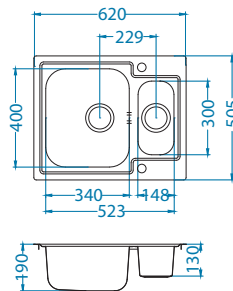

Line Maxim 10

Size: 985 x 505 mm
Bowl dimensions: 340 x 400 x 190 mm
148 x 300 x 130 mm

Accessories:

Chopping board safety glass 1063063
Strainer bowl stainless 1062602
Chopping board wooden 1064565
AllRound 1131412

surface	code	type	waste	Ø35 mm	*packing
SAT	1085952	reversible	3 1/2"	2x	carton 1 / 10

SAT - satin

Installation*:

* F - installation needs specific treatment of worktop cut-out according to sink enclosed instructions

Line Maxim 20

Size: 865 x 505 mm
Bowl dimensions: 340 x 400 x 190 mm

Accessories:

Chopping board safety glass 1063063
Strainer bowl stainless 1062602
Chopping board wooden 1064565
AllRound 1131412

surface	code	type	waste	Ø35 mm	*packing
SAT	1085954	reversible	3 1/2"	2x	carton 1 / 12

SAT - satin

Installation*:

* F - installation needs specific treatment of worktop cut-out according to sink enclosed instructions

Line Maxim 50

Size: 620 x 505 mm
Bowl dimensions: 340 x 400 x 190 mm
148 x 300 x 130 mm

Accessories:

Chopping board safety glass 1063063
Strainer bowl stainless 1062602
Chopping board wooden 1064565
AllRound 1131412

surface	code	type	waste	Ø35 mm	*packing
SAT	1085957	reversible	3 1/2"	2x	carton 1 / 14

SAT - satin

Installation*:

* F - installation needs specific treatment of worktop cut-out according to sink enclosed instructions

* Packing: pieces in a carton / pieces on a pallet