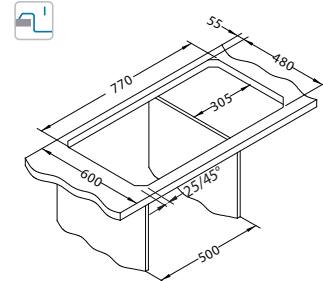

Installation: