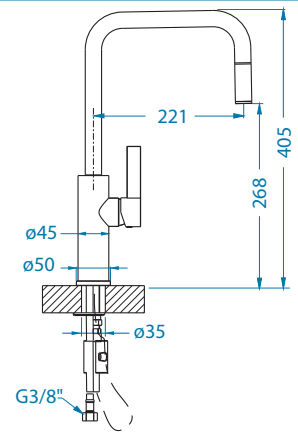

Romi - P

surface	code
CHR	1132176

Cleo - PS

surface	code
CHR	1088775
CHR	1088774

Lago

surface	code
CHR	1088773

Laguna

surface	code
CHR	1134826

Lyra - S

surface	code
CHR	1132184

* Packing: pieces in a carton