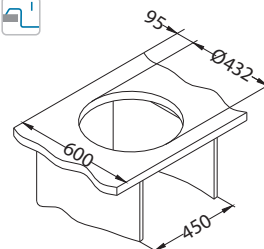

Installation: