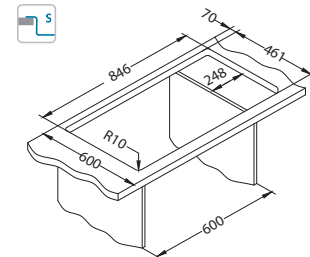

Stricto 20

surface	code	type	waste	Ø35 mm	*packing
	KMB 1124364	reversible	3 1/2"	2x	carton 1 / 8

KMB - satin bowl, brushed surface

Size: 860 x 472 mm  
Bowl dimensions: 400 x 400 x 205 mm

Installation\*: