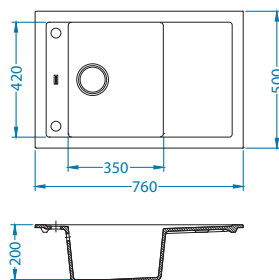

Quadrix 50

surface	code	type	waste	Ø35 mm	*packing
G11-arctic	1128394	single	square	2x	carton 1 / 12
G04M-steel	1108037	single	square	2x	carton 1 / 12
G02M-pebble	1108035	single	square	2x	carton 1 / 12
G03M-chocolate	1108036	single	square	2x	carton 1 / 12
G05M-twilight	1108038	single	square	2x	carton 1 / 12

Size: 560 x 460 mm
Bowl dimensions: 500 x 400 x 200 mm

Accessories:

Installation*:

*U - installation by means of undermounting set 1135533 (not enclosed).

Formic 20

surface	code	type	waste	Ø35 mm	*packing
G11-arctic	1128395	single	3 1/2"	2x	carton 1 / 14
G04M-steel	1103762	single	3 1/2"	2x	carton 1 / 14
G02M-pebble	1103763	single	3 1/2"	2x	carton 1 / 14
G03M-chocolate	1103764	single	3 1/2"	2x	carton 1 / 14
G05M-twilight	1103766	single	3 1/2"	2x	carton 1 / 14

Size: 520 x 510 mm
Bowl dimensions: 440 x 350 x 200 mm

Accessories:

Installation*:

*U - installation by means of undermounting set 1135533 (not enclosed).

Formic 30

surface	code	type	waste	Ø35 mm	*packing
G11-arctic	1128396	reversible	3 1/2"	2x	carton 1 / 8
G04M-steel	1108030	reversible	3 1/2"	2x	carton 1 / 8
G02M-pebble	1108028	reversible	3 1/2"	2x	carton 1 / 8
G03M-chocolate	1108029	reversible	3 1/2"	2x	carton 1 / 8
G05M-twilight	1108031	reversible	3 1/2"	2x	carton 1 / 8

Size: 760 x 500 mm
Bowl dimensions: 350 x 420 x 200 mm

Accessories:

Installation*:

*U - installation into a cabinet with mask by means of 2 undermounting sets 1135533 (not enclosed).

* Packing: pieces in a carton / pieces on a pallet