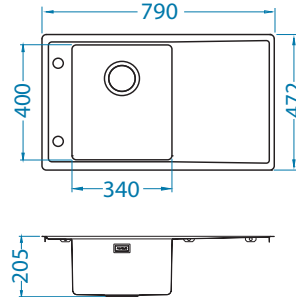

Stricto 10

surface	code	type	waste	Ø35 mm	*packing
	KMB 1124359	left	3 1/2"	2x	carton 1 / 8
	KMB 1124361	right	3 1/2"	2x	carton 1 / 8

KMB - satin bowl, brushed surface

Size: 790 x 472 mm  
Bowl dimensions: 340 x 400 x 205 mm