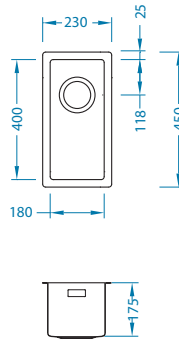

Size: 230 x 450 mm
Bowl dimensions: 180 x 400 x 175 mm

surface	code	type	waste	Ø35 mm	*packing
BRS	1102602	single	3 1/2"	/	carton 1 / 15

BRS - brushed