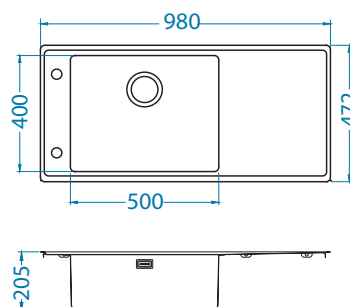

Stricto 30

surface	code	type	waste	Ø35 mm	*packing
	KMB 1124373	left	3 1/2"	2x	carton 1 / 8
	KMB 1124375	right	3 1/2"	2x	carton 1 / 8

KMB - satin bowl, brushed surface

Size: 980 x 472 mm  
Bowl dimensions: 500 x 400 x 205 mm