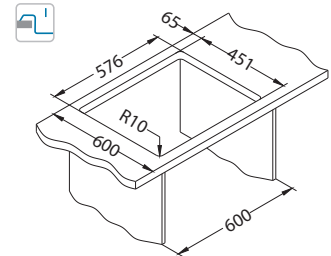

Accessories: