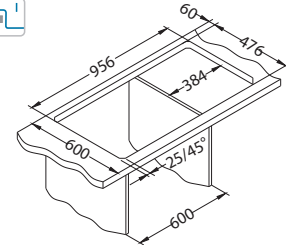

Installation: