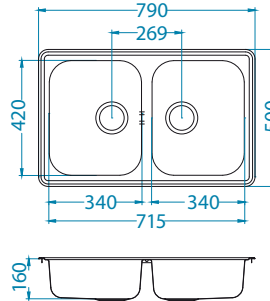

Line 90

1130555

1020092*

surface	code	type	waste	Ø35 mm	*packing
NAT	1066751	reversible	3 1/2"	0	sleeve 0 / 30
NAT	1065687*	reversible	1 1/2"	0	sleeve 0 / 30

NAT - smooth

Size: 790 x 500 mm
Bowl dimensions: 340 x 420 x 160 mm
340 x 420 x 160 mm

Installation:

Accessories:

Chopping board safety glass 1063063
Strainer bowl stainless 1062602
Chopping board wooden 1064565
AllRound 1131412

Line 100

1130555

surface	code	type	waste	Ø35 mm	*packing
NAT	1087978	reversible	3 1/2"	0	sleeve 0 / 30

NAT - smooth

Size: 1160 x 500 mm
Bowl dimensions: 350 x 400 x 150 mm
350 x 400 x 150 mm

Installation:

Line 110

1130551

surface	code	type	waste	Ø35 mm	*packing
NAT	1122317	reversible	3 1/2"	0	sleeve 0 / 60

NAT - smooth

Size: 615 x 500 mm
Bowl dimensions: 340 x 420 x 160 mm

Installation:

Accessories:

Chopping board safety glass 1063063
Strainer bowl stainless 1062602
Chopping board wooden 1064565
AllRound 1131412

* Packing: pieces in a carton / pieces on a pallet