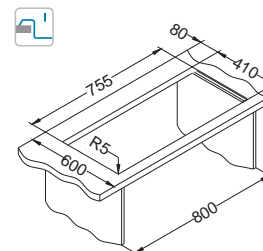

Installation: