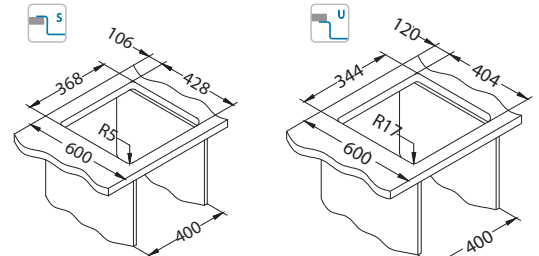

Installation*:

* F - installation needs specific treatment of worktop cut-out according to sink enclosed instructions

Accessories:

Waste kit 1130551	Waste kit Pop-Up 1127251	Strainer bowl stainless 1119835	Chopping board wooden 1080029

Kombino 30

Size: 440 x 440 mm
Bowl dimensions: 400 x 400 x 195 mm

surface	code	type	waste	Ø35 mm	*packing
SAT	U	single	3 1/2"	/	carton 1 / 14
KMB	F/S	single	3 1/2"	/	carton 1 / 14

SAT - satin
KMB - satin bowl, brushed surface