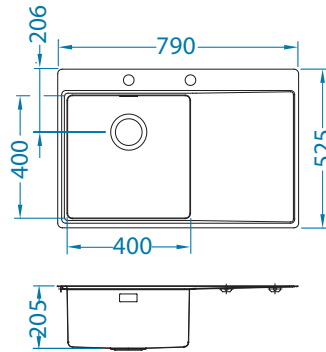

# Pure 40

left

Size: 790 x 525 mm  
Bowl dimensions: 400 x 400 x 205 mm

surface	code	type	waste	Ø35 mm	*packing
KMB	1103610	left	3 1/2"	2x	carton 1 / 8
	1103651	right			

KMB - satin bowl, brushed surface

Installation\*: