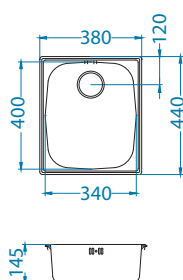

Basic

The Alveus story began with the basic, Basic kitchen sinks, which have already been given the title of evergreens. There are 9 Basic models available with which you can equip your first apartment, your cottage,... Basic models are suitable for cabinet widths from 450 to 900 mm. Certain models are available in SATIN and LEINEN surface structures.

Basic 10

<-40->

Size: 380 x 440 mm
Bowl dimensions: 340x 400 x 145 mm

surface		code	type	waste	Ø35 mm	*packing
	NAT	1008694	single	1 1/2"	/	sleeve 0 / 112
	NAT	1082195	single	3 1/2"	/	sleeve 0 / 112
	LEI	1008992	single	1 1/2"	/	sleeve 0 / 112
	LEI	1082196	single	3 1/2"	/	sleeve 0 / 112

NAT - smooth LEI - leinen

Accessories:

Waste kit
1011717 - 1 1/2"
1130537 - 3 1/2"

Chopping board
wooden 1016018

Strainer basket
CHR 1109414

Installation: