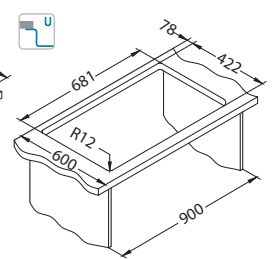

Installation*:

*U - installation into a cabinet with mask by means of 2 undermounting sets 1135533 (not enclosed).

* Packing: pieces in a carton / pieces on a pallet