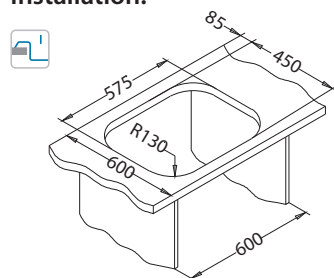

Installation:

Accessories:

Chopping board
wooden
1016018

Strainer bowl
stainless
1062602