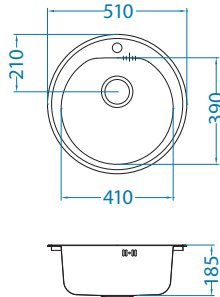

Accessories:

Waste kit
1130551