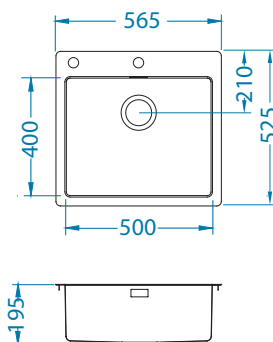

Pure Up 70

Size: 565 x 525 mm
Bowl dimensions: 500 x 400 x 195 mm

Accessories:

Strainer bowl
stainless
1119835

Chopping board
wooden
1080029

Chopping board
safety glass
1084835 - black

ALVEUS TriTop 400
1084325

surface	code	type	waste	Ø35 mm	*packing
KMB	1123788	single	3 1/2"	2x	carton 1 / 14

KMB - satin bowl, brushed surface

Installation*:

* F - installation needs specific treatment of worktop cut-out according to sink enclosed instructions

With 50 years of experience, passion, vision and a bit of courage Alveus launched a limited edition of a special kitchen sink - JUBILEE.

Its combination of clean and organic lines will perfectly match the modern kitchen design and give it a bit of a kick with its flowy shape.

50
1968-2018

ALVEUS
experience
passion
vision
tradition

Jubilee

Size: 615 x 546 mm
Bowl dimensions: 450 x 400 x 195 mm

Accessories:

AllRound
1131412

surface	code	type	waste	Ø35 mm	*packing
KMB	1126054	single	3 1/2"	2x	carton 1 / 14

KMB - satin bowl, brushed surface

Installation:

* Packing: pieces in a carton / pieces on a pallet