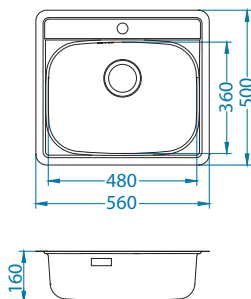

Accessories:

Detergent dispenser
1016099 - CHR-P

Undermounting set
1119093

surface	code	type	waste	Ø35 mm	*packing
NAT	1103108	single	3 1/2"	1x	carton 1 / 14

NAT - smooth