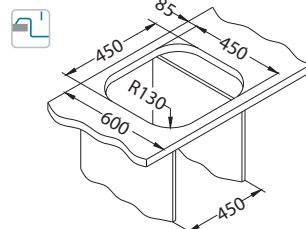

Installation:

Accessories:

Chopping board
wooden
1016018