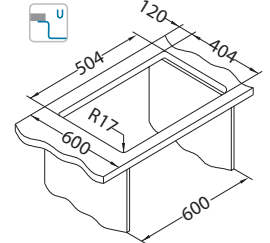

Installation*: