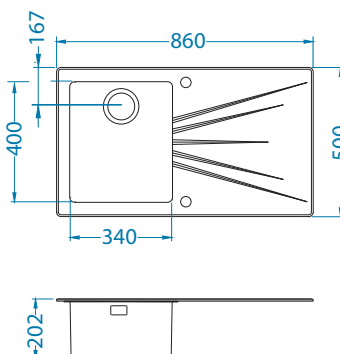

Karat Up 20

1123353

glass top		code	type	waste	Ø35 mm	*packing
white		1123804	left	3 1/2"	2x	carton
RAL 9003	SAT	1123805	right	3 1/2"	2x	1 / 6 carton
black		1123806	left	3 1/2"	2x	carton
RAL 9005	SAT	1123807	right	3 1/2"	2x	1 / 6 carton
		1123808	left	3 1/2"	2x	carton
	*SAT	1123809	right	3 1/2"	2x	1 / 6 carton

SAT - satin

* RAL/Graphics on request with min. resolution 250 dpi

Size: 860 x 500 mm
Bowl dimensions: 340 x 400 x 195 mm
180 x 340 x 160 mm

Installation:

Accessories:

Karat 10

1127251

glass top		code	type	waste	Ø35 mm	*packing
white		1102771	left	3 1/2"	2x	carton
RAL 9003	SAT	1103658	right	3 1/2"	2x	1 / 6 carton
black		1102770	left	3 1/2"	2x	carton
RAL 9005	SAT	1103657	right	3 1/2"	2x	1 / 6 carton
		1102953	left	3 1/2"	2x	carton
	*SAT	1103666	right	3 1/2"	2x	1 / 6 carton

SAT - satin

* RAL/Graphics on request with min. resolution 250 dpi

Size: 860 x 500 mm
Bowl dimensions: 340 x 400 x 195 mm

Installation:

Accessories:

Karat 20

1092272

glass top		code	type	waste	Ø35 mm	*packing
white		1102773	left	3 1/2"	2x	carton
RAL 9003	SAT	1103660	right	3 1/2"	2x	1 / 6 carton
black		1102772	left	3 1/2"	2x	carton
RAL 9005	SAT	1103659	right	3 1/2"	2x	1 / 6 carton
		1102957	left	3 1/2"	2x	carton
	*SAT	1103670	right	3 1/2"	2x	1 / 6 carton

SAT - satin

* RAL/Graphics on request with min. resolution 250 dpi

Size: 860 x 500 mm
Bowl dimensions: 340 x 400 x 195 mm
180 x 340 x 160 mm

Installation:

Accessories: