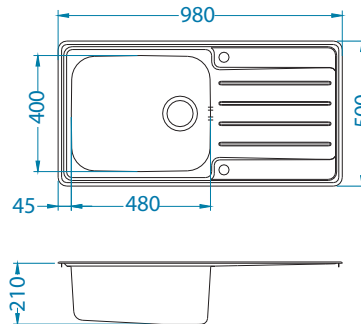

Praktik 100

surface	code	type	waste	Ø35 mm	*packing
SAT	1085977	reversible	3 1/2"	2x	carton 1 / 7
LEI	1097989	reversible	3 1/2"	2x	carton 1 / 7

SAT - satin
LEI - leinen

Size: 980 x 500 mm
Bowl dimensions: 480 x 400 x 210 mm

Installation:

Accessories:

Chopping board
wooden
1016019

AllRound
1131412

Praktik 120

surface	code	type	waste	Ø35 mm	*packing
SAT	1122463	reversible	3 1/2"	2x	carton 1 / 12

SAT - satin

Size: 790 x 500 mm
Bowl dimensions: 480 x 400 x 210 mm

Installation:

Accessories:

Chopping board
wooden
1016019

AllRound
1131412

Praktik 130

surface	code	type	waste	Ø35 mm	*packing
SAT	1122594	reversible	3 1/2"	2x	carton 1 / 7

SAT - satin

Size: 985 x 500 mm
Bowl dimensions: 480 x 400 x 210 mm

Installation:

Accessories:

Chopping board
wooden
1016019

AllRound
1131412

* Packing: pieces in a carton / pieces on a pallet