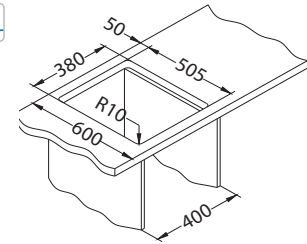

Installation:

Accessories:

Chopping board
safety glass
1084835 - black

Chopping board
safety glass
1087883 - white

AllRound
1131412