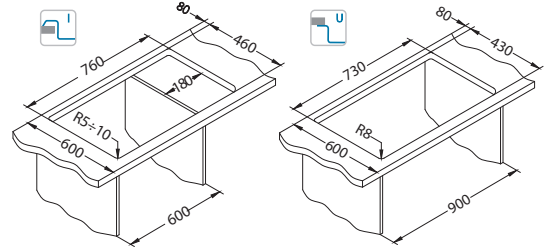

Installation*:

*U - installation into a cabinet with mask by means of 2 undermounting sets 1135533 (not enclosed).