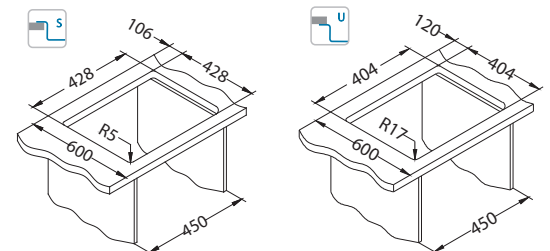

Installation*: