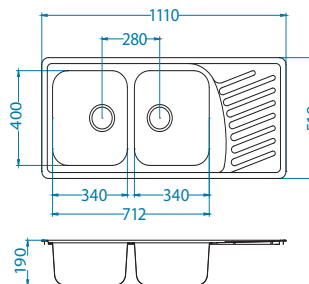

Elegant 40

1130555

Size: 810 x 510 mm
Bowl dimensions: 340 x 400 x 190 mm
340 x 400 x 190 mm

Accessories:

Chopping board wooden 1016018
Strainer basket CHR 1109414
Strainer bowl stainless 1062602
AllRound 1131412

surface	code	type	waste	Ø35 mm	*packing
SAT	1009383	reversible	3 1/2"	/	sleeve 0 / 30

SAT - satin

Installation:

Elegant 70

1130555

Size: 1110 x 510 mm
Bowl dimensions: 340 x 400 x 190 mm
340 x 400 x 190 mm

Accessories:

Chopping board wooden 1016018
Strainer basket CHR 1109414
Strainer bowl stainless 1062602
AllRound 1131412

surface	code	type	waste	Ø35 mm	*packing
SAT	*1009386	reversible	3 1/2"	/	sleeve 0 / 30

SAT - satin

*Available until stocks last!

Installation:

Elegant 110

1130555

Size: 810 x 510 mm
Bowl dimensions: 340 x 400 x 190 mm
148 x 300 x 130 mm

Accessories:

Chopping board wooden 1016018
Strainer basket CHR 1109414
Strainer bowl stainless 1062602
AllRound 1131412

surface	code	type	waste	Ø35 mm	*packing
SAT	1009247	reversible	3 1/2"	/	sleeve 0 / 30

SAT - satin

Installation: