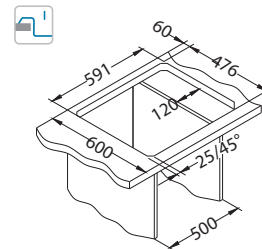

Installation: