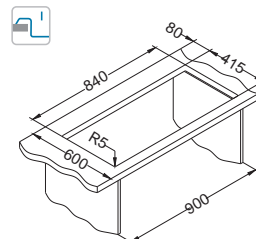

Installation:

Accessories:

Waste kit
1071240

Chopping board
wooden
1016018

Strainer basket
CHR
1109414