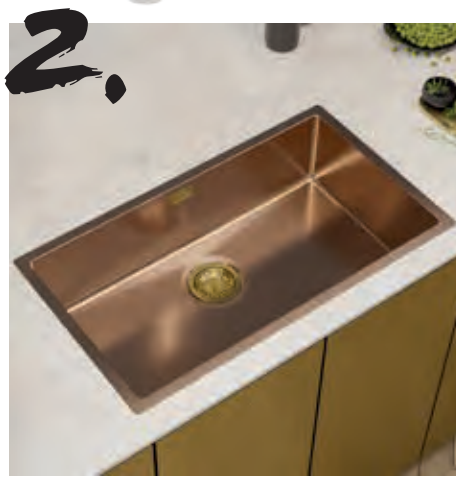

4.

Now, add cleverly designed
and functional accessories
and transform a kitchen
sink into a super functional
elegance.