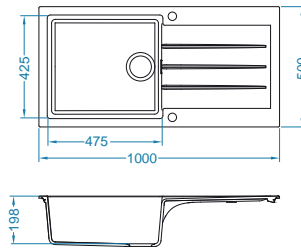

Cadit 50

Size: 1000 x 500 mm
Bowl dimensions: 475 x 425 x 198 mm

surface	code	type	waste	Ø35 mm	*packing
G11-arctic	1140594	reversible	3 1/2"	2x	carton 1 / 9
G81-concrete	1140595	reversible	3 1/2"	2x	carton 1 / 9
G22-terra	1140596	reversible	3 1/2"	2x	carton 1 / 9
G55-beige	1140597	reversible	3 1/2"	2x	carton 1 / 9
G91-carbon	1140598	reversible	3 1/2"	2x	carton 1 / 9

Accessories:

Chopping board AllRound
wooden 1133157 1131412

Installation:

Cadit 70

Size: 790 x 500 mm
Bowl dimensions: 330 x 425 x 200 mm
170 x 340 x 140 mm

surface	code	type	waste	Ø35 mm	*packing
G11-arctic	1131357	reversible	3 1/2"	2x	carton 1 / 12
G81-concrete	1131360	reversible	3 1/2"	2x	carton 1 / 12
G22-terra	1131358	reversible	3 1/2"	2x	carton 1 / 12
G55-beige	1131359	reversible	3 1/2"	2x	carton 1 / 12
G91-carbon	1131361	reversible	3 1/2"	2x	carton 1 / 12

Accessories:

Chopping board **Strainer bowl** AllRound
wooden stainless 1133157 1122700 1131412

Installation:

Cadit 80

NEW 2023

Size: 1000 x 500 mm
Bowl dimensions: 330 x 425 x 200 mm
170 x 340 x 140 mm

surface	code	type	waste	Ø35 mm	*packing
G11-arctic	1140599	reversible	3 1/2"	2x	carton 1 / 9
G81-concrete	1140600	reversible	3 1/2"	2x	carton 1 / 9
G22-terra	1140601	reversible	3 1/2"	2x	carton 1 / 9
G55-beige	1140602	reversible	3 1/2"	2x	carton 1 / 9
G91-carbon	1140603	reversible	3 1/2"	2x	carton 1 / 9

Accessories:

Chopping board **Strainer bowl** AllRound
wooden stainless 1133157 1122700 1131412

Installation: