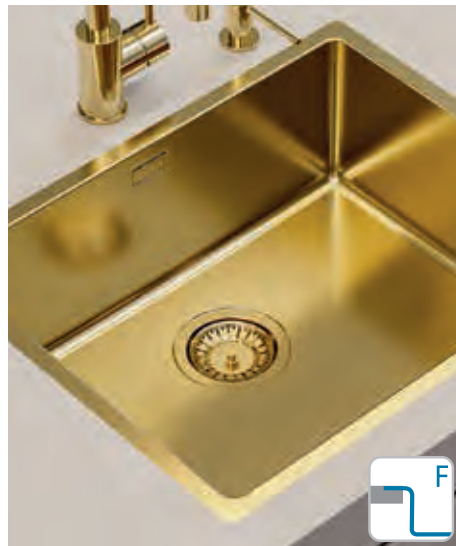

Accessories:

**Chopping board**  
safety glass  
1063063

**Strainer bowl**  
1069009 - gold  
1069008 - Cooper  
1103811 - bronze  
1078591 - anthracite

**Chopping board**  
wooden  
1064565

Installation: