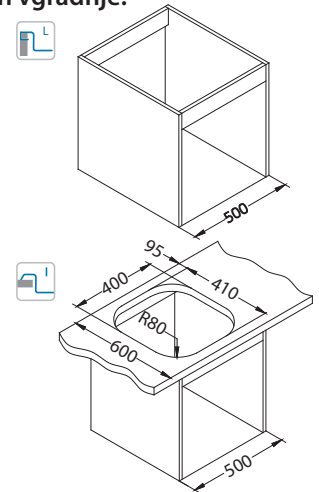

## Classic Pro 70

Size: 1000 x 600 mm  
Bowl dimensions: 340 x 400 x 190 mm

surface	code	type	waste	ø35 mm	*packing
SAT	1130471	reversible	3 1/2"	/	carton 1 / 8

SAT - satin

Način vgradnje: