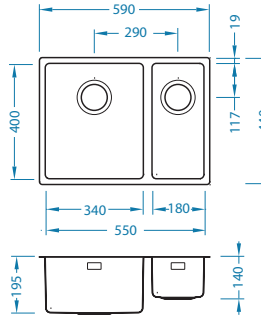

Accessories:

Waste kit
1130559

Waste kit Pop-Up
1092272

Strainer bowl
stainless
1119835

Chopping board
wooden
1080029