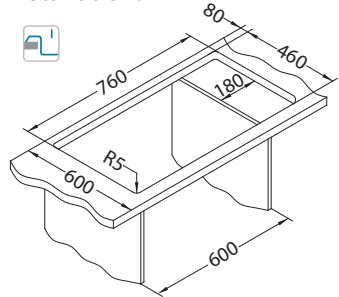

Installation: