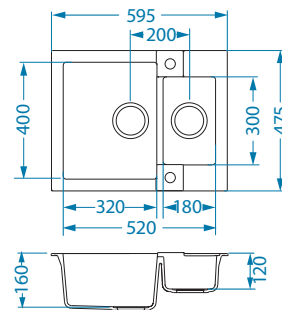

Size: 595 x 475 mm
Bowl dimensions: 320 x 400 x 160 mm
180 x 300 x 120 mm

surface	code	type	waste	Ø35 mm	*packing
G11-arctic	1090956	reversible	3 1/2"	2x	carton 1 / 15
G81-concrete	1122743	reversible	3 1/2"	2x	carton 1 / 15
G22-terra	1090957	reversible	3 1/2"	2x	carton 1 / 15
G55-beige	1090959	reversible	3 1/2"	2x	carton 1 / 15
G91-carbon	1090960	reversible	3 1/2"	2x	carton 1 / 15