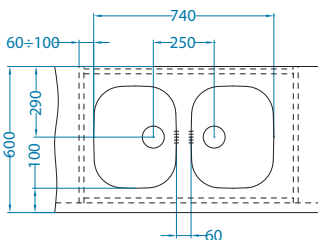

Variant 20-2x

Waste kit: 1130559
Waste kit Pop-up: 1127258