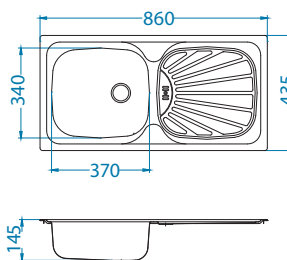

Basic 60

surface	code	type	waste	Ø35 mm	*packing
NAT	1008843	reversible	1 1/2"	/	sleeve 0 / 72
LEI	1009181	reversible	1 1/2"	/	sleeve 0 / 72

NAT - smooth LEI - leinen

Size: 860 x 435 mm
Bowl dimensions: 340 x 370 x 145 mm

Installation:

Accessories:

Waste kit
1011717

Chopping board
wooden
1016018

Strainer basket
CHR
1109414

Basic 70

surface	code	type	waste	Ø35 mm	*packing
NAT	1008846	double	1 1/2"	/	sleeve 0 / 36

NAT - smooth

Size: 860 x 435 mm
Bowl dimensions: 340 x 370 x 145 mm
340 x 370 x 145 mm

Installation:

Accessories:

Waste kit
1071240

Chopping board
wooden
1016018

Strainer basket
CHR
1109414

Basic 80

surface	code	type	waste	Ø35 mm	*packing
NAT	1008844	reversible	1 1/2"	/	sleeve 0 / 36
LEI	1008993	reversible	1 1/2"	/	sleeve 0 / 36

NAT - smooth LEI - leinen

Size: 860 x 435 mm
Bowl dimensions: 340 x 370 x 145 mm

Installation:

Accessories:

Waste kit
1071237

Chopping board
wooden
1016018

Strainer basket
CHR
1109414

* Packing: pieces in a carton / pieces on a pallet