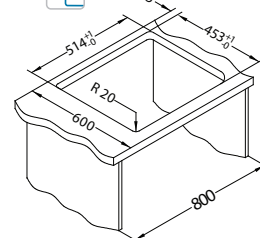

Installation*:

* F - installation needs specific treatment of worktop cut-out according to sink enclosed instructions.
* U - installation by means of undermounting set 1119093 (not enclosed).