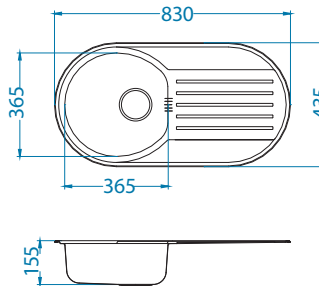

Accessories:

Waste kit
1130551