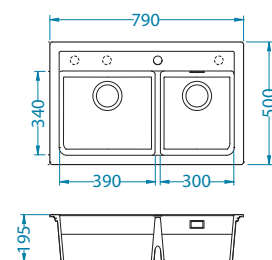

Accessories:

Chopping board
wooden
1144970
*for I installation

AllRound - mini
1136662

Stainless steel container
GN-1/2-P-65 mm
1008902

Undermounting set
1135533