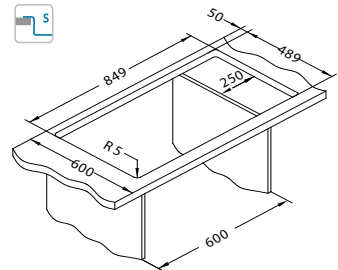

SAT - satin

Size: 865 x 505 mm  
Bowl dimensions: 450 x 400 x 205 mm

Installation\*:

Accessories:

Strainer bowl stainless 1119835

Chopping board wooden 1080029

AllRound 1131412

\* F - installation needs specific treatment of worktop cut-out according to sink enclosed instructions