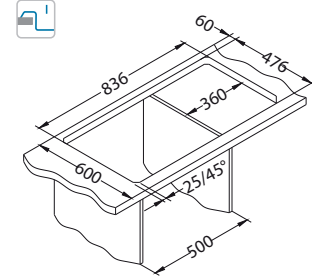

Installation: