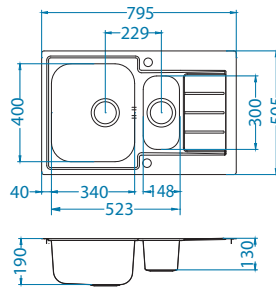

Line Maxim 60

1127248

Size: 620 x 505 mm
Bowl dimensions: 340 x 400 x 190 mm

Accessories:

Chopping board safety glass 1063063
Strainer bowl stainless 1062602
Chopping board wooden 1064565
AllRound 1131412

surface	code	type	waste	Ø35 mm	*packing
SAT	1085959	reversible	3 1/2"	2x	carton 1 / 14

SAT - satin

Installation*:

* F - installation needs specific treatment of worktop cut-out according to sink enclosed instructions

Line Maxim 70

1127257

Size: 795 x 505 mm
Bowl dimensions: 340 x 400 x 190 mm
148 x 300 x 130 mm

Accessories:

Chopping board safety glass 1063063
Strainer bowl stainless 1062602
Chopping board wooden 1064565
AllRound 1131412

surface	code	type	waste	Ø35 mm	*packing
SAT	1085960	reversible	3 1/2"	2x	carton 1 / 12

SAT - satin

Installation*:

* F - installation needs specific treatment of worktop cut-out according to sink enclosed instructions

Line Maxim 90

1127257

Size: 795 x 505 mm
Bowl dimensions: 340 x 400 x 190 mm
340 x 400 x 190 mm

Accessories:

Chopping board safety glass 1063063
Strainer bowl stainless 1062602
Chopping board wooden 1064565
AllRound 1131412

surface	code	type	waste	Ø35 mm	*packing
SAT	1092002	reversible	3 1/2"	2x	carton 1 / 12

SAT - satin

Installation*:

* F - installation needs specific treatment of worktop cut-out according to sink enclosed instructions