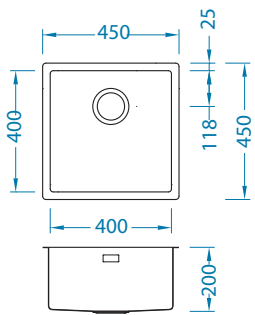

Accessories:

surface	code	type	waste	Ø 35 mm	*packing
gold	1103319	single	3 1/2"	0	carton 1 / 14
copper	1122689	single	3 1/2"	0	carton 1 / 14
bronze	1103381	single	3 1/2"	0	carton 1 / 14
anthracite	1103320	single	3 1/2"	0	carton 1 / 14