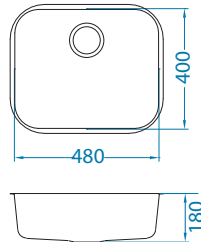

Accessories:

Waste trap
(no waste)
1068989

Waste trap
(no waste)
1033153

Chopping board
wooden
1016019