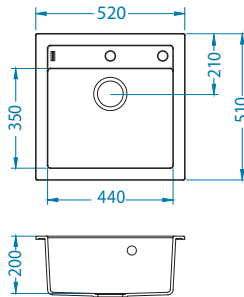

Accessories: