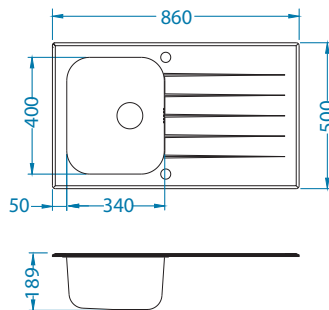

Size: 860 x 500 mm  
Bowl dimensions: 340 x 400 x 180 mm

SAT - satin

\* RAL/Graphics on request with min. resolution 250 dpi

Installation: