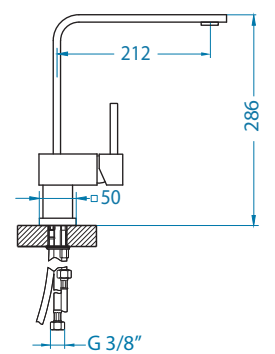

Romi - P

surface	code
CHR	1132176

Cleo - PS

surface	code
CHR	1088775
CHR	1088774

Lago

surface	code
CHR	1088773

Laguna

surface	code
CHR	1134826

Lyra - S

surface	code
CHR	1132184

* Packing: pieces in a carton