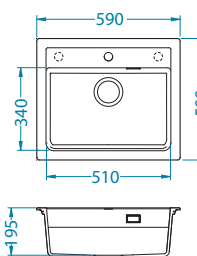

Atrox 10

NEW 2022

ALVEUS

Size: 400 x 500 mm
Bowl dimensions: 340 x 320 x 195 mm

surface	code	type	waste	Ø35 mm	*packing
G11-arctic	1139079	single	3 1/2"	1x	carton 1 / 18
G81-concrete	1139770	single	3 1/2"	1x	carton 1 / 18
G22-terra	1139768	single	3 1/2"	1x	carton 1 / 18
G55-beige	1139769	single	3 1/2"	1x	carton 1 / 18
G91-carbon	1139771	single	3 1/2"	1x	carton 1 / 18

Accessories:

Chopping board wooden 1144970 *for I installation
AllRound - mini 1136662
Stainless steel container GN-1/2-P- 65 mm 1008902
Undermounting set 1135533

Installation*:

*U - installation into a cabinet with mask by means of undermounting set 1135533 (not enclosed).

Atrox 20

Size: 470 x 500 mm
Bowl dimensions: 390 x 340 x 195 mm

surface	code	type	waste	Ø35 mm	*packing
G11-arctic	1131986	single	3 1/2"	1x	carton 1 / 18
G81-concrete	1131989	single	3 1/2"	1x	carton 1 / 18
G22-terra	1131987	single	3 1/2"	1x	carton 1 / 18
G55-beige	1131988	single	3 1/2"	1x	carton 1 / 18
G91-carbon	1131990	single	3 1/2"	1x	carton 1 / 18

Accessories:

Chopping board wooden 1144970 *for I installation
AllRound - mini 1136662
Stainless steel container GN-1/2-P- 65 mm 1008902
Undermounting set 1135533

Installation*:

*U - installation into a cabinet with mask by means of undermounting set 1135533 (not enclosed).

Atrox 30

Size: 590 x 500 mm
Bowl dimensions: 510 x 340 x 195 mm

surface	code	type	waste	Ø35 mm	*packing
G11-arctic	1131991	single	3 1/2"	1x	carton 1 / 18
G81-concrete	1131995	single	3 1/2"	1x	carton 1 / 18
G22-terra	1131993	single	3 1/2"	1x	carton 1 / 18
G55-beige	1131994	single	3 1/2"	1x	carton 1 / 18
G91-carbon	1131996	single	3 1/2"	1x	carton 1 / 18

Accessories:

Chopping board wooden 1144970 *for I installation
AllRound - mini 1136662
Stainless steel container GN-1/2-P- 65 mm 1008902
Undermounting set 1135533

Installation*: