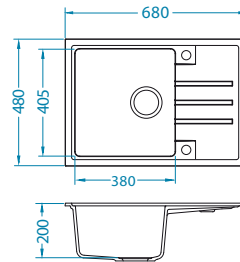

Intermezzo 30

1117292

Size: 620 x 480 mm
Bowl dimensions: 330 x 405 x 200 mm

surface	code	type	waste	ø35 mm	*packing
G11-arctic	1117037	reversible	3 1/2"	2x	carton 1 / 14
G81-concrete	1119691	reversible	3 1/2"	2x	carton 1 / 14
G55-beige	1117039	reversible	3 1/2"	2x	carton 1 / 14
G91-carbon	1117044	reversible	3 1/2"	2x	carton 1 / 14

Accessories:

Chopping board
wooden
1080029

Strainer bowl
stainless
1119835

Undermounting set
1135533

Installation*:

*U - installation into a cabinet with mask by means of 2 undermounting sets 1135533 (not enclosed).

Intermezzo 40

NEW 2023

1117292

Size: 680 x 480 mm
Bowl dimensions: 380 x 405 x 200 mm

surface	code	type	waste	ø35 mm	*packing
G11-arctic	1144965	reversible	3 1/2"	2x	carton 1 / 10
G81-concrete	1144967	reversible	3 1/2"	2x	carton 1 / 10
G55-beige	1144966	reversible	3 1/2"	2x	carton 1 / 10
G91-carbon	1144968	reversible	3 1/2"	2x	carton 1 / 10

Accessories:

Chopping board
wooden
1080029

Strainer bowl
stainless
1119835

Undermounting set
1135533

Installation*:

*U - installation into a cabinet with mask by means of 2 undermounting sets 1135533 (not enclosed).

Intermezzo 130

1117292

Size: 780 x 480 mm
Bowl dimensions: 460 x 405 x 200 mm

surface	code	type	waste	ø35 mm	*packing
G11-arctic	1117046	reversible	3 1/2"	2x	carton 1 / 10
G81-concrete	1119692	reversible	3 1/2"	2x	carton 1 / 10
G55-beige	1117048	reversible	3 1/2"	2x	carton 1 / 10
G91-carbon	1117050	reversible	3 1/2"	2x	carton 1 / 10

Accessories:

Chopping board
wooden
1080029

Strainer bowl
stainless
1119835

Undermounting set
1135533

Installation*:

*U - installation into a cabinet with mask by means of 2 undermounting sets 1135533 (not enclosed).