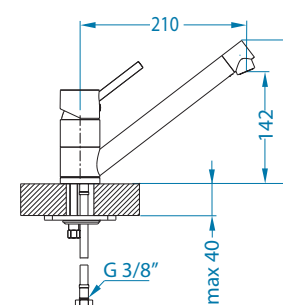

Azeta - P

surface	code
CHR	1096119

Cleo - P

surface	code
CHR-BR	1088776

Elia

surface	code
CHR	1129024

Oz

surface	code
black mat	1136515
CHR	1134856

Cleo

surface	code
G11	1107682
G02M	1107683
G05M	1107687