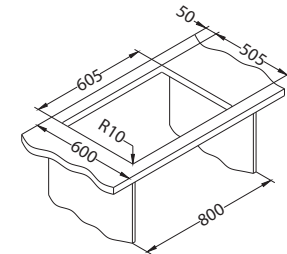

Installation:

Accessories:

Chopping board
safety glass
1084835 - black

Chopping board
safety glass
1087883 - white

AllRound
1131412