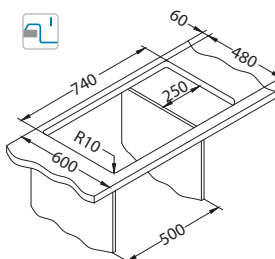

Installation*:

*U - installation into a cabinet with mask by means of 2 undermounting sets 1135533 (not enclosed).

* Packing: pieces in a carton / pieces on a pallet