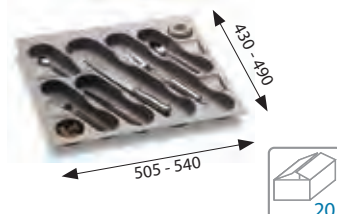

Cutlery tray PE-600

plastic

code

1090349