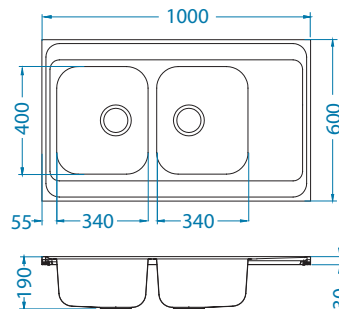

Classic Pro 30

Size: 800 x 600 mm
Bowl dimensions: 340 x 400 x 190 mm

surface	code	type	waste	ø35 mm	*packing
SAT	1130469	reversible	3 1/2"	/	carton 1 / 10

SAT - satin

Installation:

Accessories:

Chopping board wooden 1016018
Strainer basket CHR 1109414
Strainer bowl stainless 1062602
AllRound 1131412

Classic Pro 70

Size: 1000 x 600 mm
Bowl dimensions: 340 x 400 x 190 mm

surface	code	type	waste	ø35 mm	*packing
SAT	1130471	reversible	3 1/2"	/	carton 1 / 8

SAT - satin

Način vgradnje:

Accessories:

Chopping board wooden 1016018
Strainer basket CHR 1109414
Strainer bowl stainless 1062602
AllRound 1131412

Classic Pro 80

Size: 1000 x 600 mm
Bowl dimensions: 340 x 400 x 195 mm
340 x 400 x 195 mm

surface	code	type	waste	ø35 mm	*packing
SAT	1130472	reversible	3 1/2"	/	carton 1 / 8

SAT - satin

Installation:

Accessories:

Chopping board wooden 1016018
Strainer basket CHR 1109414
Strainer bowl stainless 1062602
AllRound 1131412

* Packing: pieces in a carton / pieces on a pallet