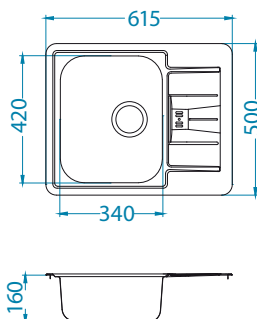

Accessories:

Chopping board
safety glass
1063063

Strainer bowl
stainless
1062602

Chopping board
wooden
1064565

AllRound
1131412

surface	code	type	waste	Ø35 mm	*packing
NAT	1065681	reversible	3 1/2"	0	sleeve 0 / 60

NAT - smooth