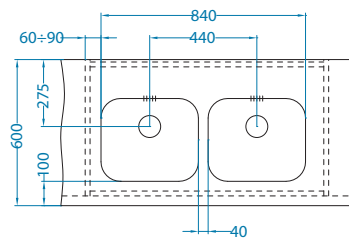

Variant 40-2x