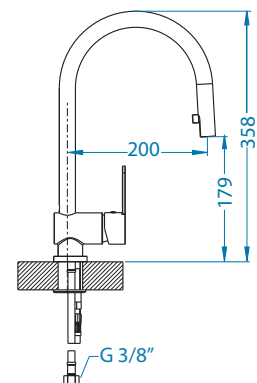

Siros - P

surface	code
CHR	1129047
NIC-BR	1132901
G11	1129046
G55	1129045
G81	1129044
G91	1129048

Zenit

surface	code
CHR	1119872
G11	1119873
G22	1123572
G55	1119874
G81	1123573
G81	1119875

Zina

surface	code
CHR	1129057
G11	1129058
G02M	1129059
G03M	1129056
G04M	1129060
G05M	1129061

Arc 20 - P

surface	code
CHR	1115261

Delos - P

surface	code
CHR	1129021
SAT	1129023
G55	1129020
G81	1129019
G91	1129022