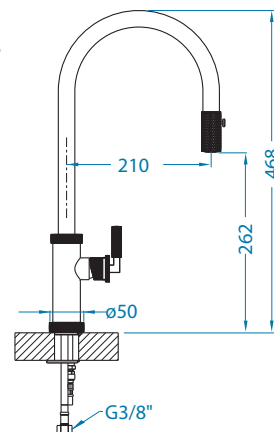

surface	code
NIC-BR	1132178
black mat	1132179
CHR	1132177