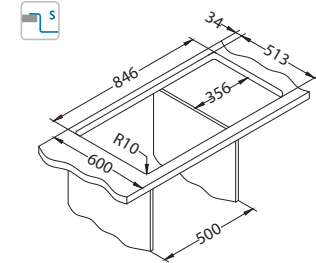

Installation*:

* F - installation needs specific treatment of worktop cut-out according to sink enclosed instructions