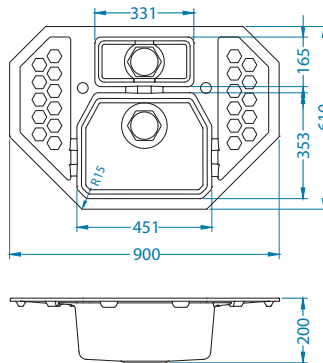

# Sensual 60

Size: 900 x 610 mm  
Bowl dimensions: 451 x 353 x 200 mm  
331 x 165 x 160 mm

surface	code	type	waste	ø35 mm	*packing
G11-arctic	1125703	corner	hexagonal	2x	carton 1 / 8
G04M-steel	1108258	corner	hexagonal	2x	carton 1 / 8
G02M-pebble	1108256	corner	hexagonal	2x	carton 1 / 8
G03M-chocolate	1108257	corner	hexagonal	2x	carton 1 / 8
G05M-twilight	1108259	corner	hexagonal	2x	carton 1 / 8