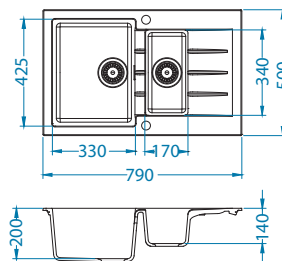

Cadit 50

Size: 1000 x 500 mm
Bowl dimensions: 475 x 425 x 198 mm

surface	code	type	waste	Ø35 mm	*packing
G11-arctic	1140594	reversible	3 1/2"	2x	carton 1 / 9
G81-concrete	1140595	reversible	3 1/2"	2x	carton 1 / 9
G22-terra	1140596	reversible	3 1/2"	2x	carton 1 / 9
G55-beige	1140597	reversible	3 1/2"	2x	carton 1 / 9
G91-carbon	1140598	reversible	3 1/2"	2x	carton 1 / 9

Accessories:

Chopping board AllRound
wooden 1133157 1131412

Installation:

Cadit 70

Size: 790 x 500 mm
Bowl dimensions: 330 x 425 x 200 mm
170 x 340 x 140 mm

surface	code	type	waste	Ø35 mm	*packing
G11-arctic	1131357	reversible	3 1/2"	2x	carton 1 / 12
G81-concrete	1131360	reversible	3 1/2"	2x	carton 1 / 12
G22-terra	1131358	reversible	3 1/2"	2x	carton 1 / 12
G55-beige	1131359	reversible	3 1/2"	2x	carton 1 / 12
G91-carbon	1131361	reversible	3 1/2"	2x	carton 1 / 12

Accessories:

Chopping board **Strainer bowl** AllRound
wooden stainless 1133157 1122700 1131412

Installation:

Cadit 80

NEW 2023

Size: 1000 x 500 mm
Bowl dimensions: 330 x 425 x 200 mm
170 x 340 x 140 mm

surface	code	type	waste	Ø35 mm	*packing
G11-arctic	1140599	reversible	3 1/2"	2x	carton 1 / 9
G81-concrete	1140600	reversible	3 1/2"	2x	carton 1 / 9
G22-terra	1140601	reversible	3 1/2"	2x	carton 1 / 9
G55-beige	1140602	reversible	3 1/2"	2x	carton 1 / 9
G91-carbon	1140603	reversible	3 1/2"	2x	carton 1 / 9

Accessories:

Chopping board **Strainer bowl** AllRound
wooden stainless 1133157 1122700 1131412

Installation: