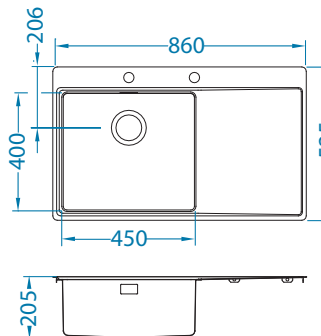

Pure Up 40

left

1123351

Size: 790 x 525 mm
Bowl dimensions: 400 x 400 x 205 mm

Accessories:

Strainer bowl
stainless
1119835

Chopping board
wooden
1080029

Chopping board
safety glass
1084835 - black

AllRound
1131412

surface	code	type	waste	Ø35 mm	*packing
KMB	1123789 1123790	left right	3 1/2"	2x	carton 1 / 8

KMB - satin bowl, brushed surface

Installation*:

* F - installation needs specific treatment of worktop cut-out according to sink enclosed instructions

Pure Up 50

left

1123351

Size: 860 x 525 mm
Bowl dimensions: 450 x 400 x 205 mm

Accessories:

Strainer bowl
stainless
1119835

Chopping board
wooden
1080029

Chopping board
safety glass
1084835 - black

AllRound
1131412

surface	code	type	waste	Ø35 mm	*packing
KMB	1123791 1123792	left right	3 1/2"	2x	carton 1 / 8

KMB - satin bowl, brushed surface

Installation*:

* F - installation needs specific treatment of worktop cut-out according to sink enclosed instructions

Pure Up 60

left

1123353

Size: 980 x 525 mm
Bowl dimensions: 340 x 400 x 205 mm
180 x 400 x 150 mm

Accessories:

Strainer bowl
stainless
1119835

Chopping board
wooden
1080029

Chopping board
safety glass
1084835 - black

AllRound
1131412

surface	code	type	waste	Ø35 mm	*packing
KMB	1123793 1123794	left right	3 1/2"	2x	carton 1 / 8

KMB - satin bowl, brushed surface

Installation*:

* F - installation needs specific treatment of worktop cut-out according to sink enclosed instructions