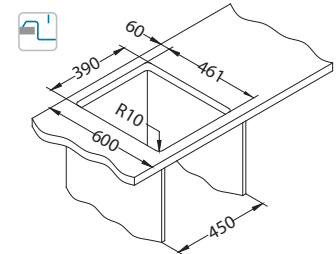

Size: 860 x 500 mm  
Bowl dimensions: 340 x 400 x 180 mm

SAT - satin

\* RAL/Graphics on request with min. resolution 250 dpi

Installation: