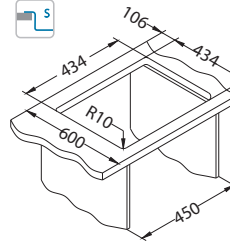

Installation*:

* F - installation needs specific treatment of worktop cut-out according to sink enclosed instructions.

* U - installation by means of undermounting set 1119093 (not enclosed).