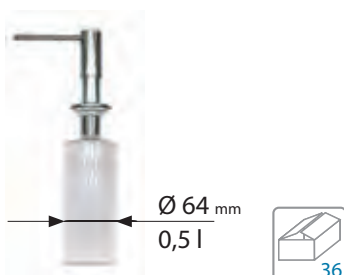

Detergent dispenser - PEAR

code	structure color
1136559	CHR
1136560	SAT