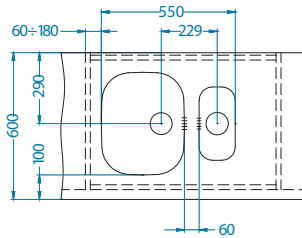

Variant 20+Variant 110

Waste kit: 1130559
Waste kit Pop-up: 1127258