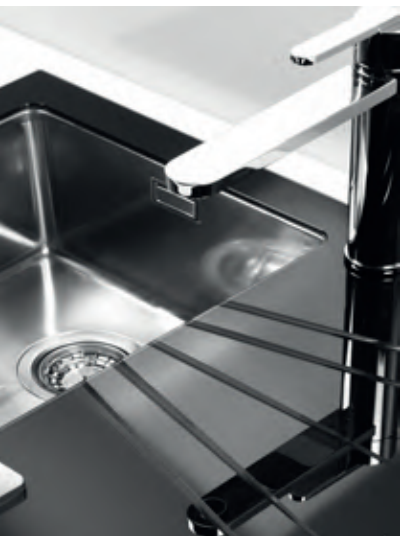

Glass Collection

Glass Collection kitchen sinks with glass top will bring creative elegance and colour into your home. These sinks are made for most demanding users, who require not only uncompromising quality, but also cutting edge design and who dare to try something different. The sinks are available in four amazing designs in different models and colours. They are manufactured from premium stainless steel and equipped with glass top made of tempered safety glass.

Up-graded versions with a new PUSH Pop-up drainer system are of high-end look and offer extra functionalities thanks to a PUSH Pop-up handle and removable magnetic waste cover.

5 year warranty
ALVEUS