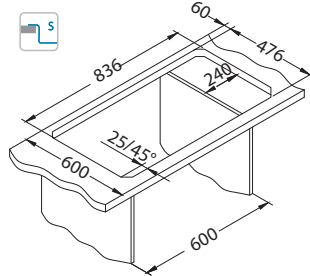

Size: 860 x 500 mm  
Bowl dimensions: 450 x 400 x 205 mm

Accessories:

Strainer bowl  
stainless  
1119835

Chopping board  
wooden  
1080029

AllRound  
1131412

Installation:

\* Packing: pieces in a carton / pieces on a pallet