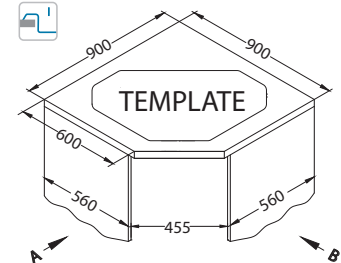

Installation: