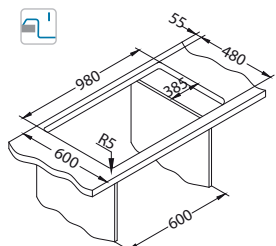

Installation: