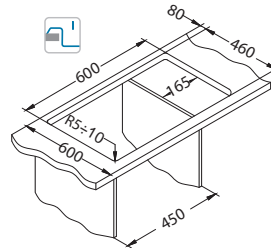

Installation*:

*U - installation into a cabinet with mask by means of 2 undermounting sets 1135533 (not enclosed).