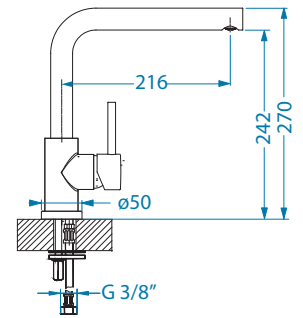

Fluid Monarch

surface	code
gold	1134846
copper	1134845
bronze	1134844
anthracite	1134843

Slim Monarch

surface	code
gold	1134833
copper	1134834
bronze	1134835
anthracite	1134832

* Packing: pieces in a carton