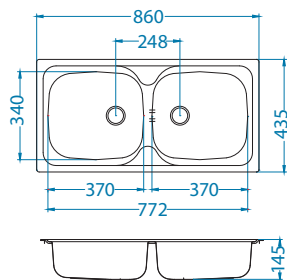

# Basic 70

surface	code	type	waste	Ø35 mm	*packing
NAT	1008846	double	1 1/2"	/	sleeve 0 / 36

NAT - smooth

Size: 860 x 435 mm  
Bowl dimensions: 340 x 370 x 145 mm  
340 x 370 x 145 mm