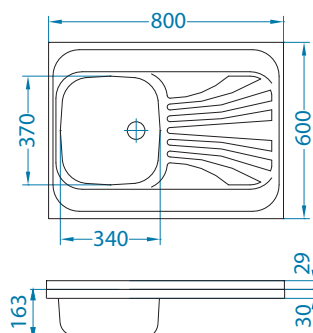

## Classic 40

Size: 800 x 600 mm  
 Bowl dimensions: 340 x 370 x 153 mm  
 340 x 370 x 153 mm