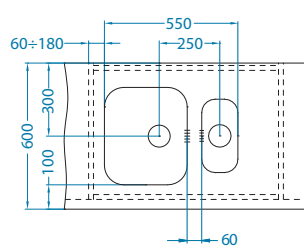

Variant 40+Variant 110