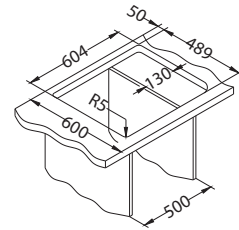

Installation*:

* F - installation needs specific treatment of worktop cut-out according to sink enclosed instructions