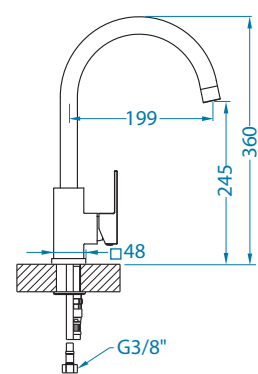

Arc 80

surface	code
white mat	1134890
black mat	1134889

Slim

surface	code
CHR	1134831

Arc 110

surface	code
CHR	1126720
G11	1126721
G22	1126722
G55	1126723
G81	1126724
G91	1126725

Santo

surface	code
G55	1129040
G91	1129041

Roxa

surface	code
CHR	1129038
G11	1129037
G55	1129036
G81	1129035
G91	1129039