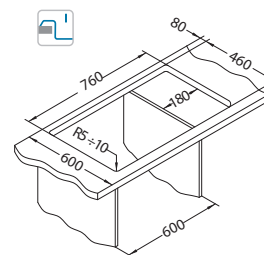

Installation*:

*U - installation into a cabinet with mask by means of 2 undermounting sets 1135533 (not enclosed).