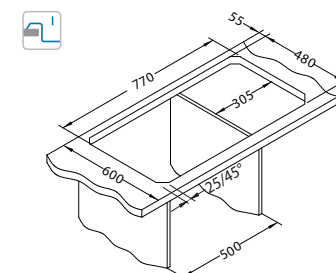

### Installation:

Size: 1160 x 500 mm  
 Bowl dimensions: 340 x 400 x 195 mm  
 340 x 400 x 195 mm

Accessories:

**Chopping board** safety glass 1063063  
**Strainer bowl** stainless 1062602  
**Chopping board** wooden 1064565  
**AllRound** 1131412