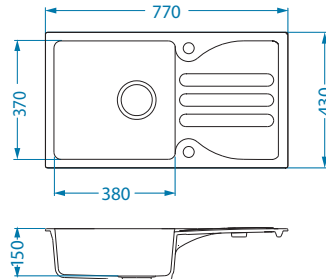

Size: 770 x 430 mm  
 Bowl dimensions: 380 x 370 x 150 mm