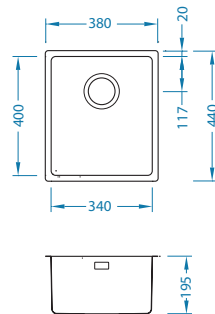

Kombino 10

Size: 217 x 437 mm
Bowl dimensions: 180 x 400 x 140 mm

surface	code	type	waste	Ø35 mm	*packing
SAT	1100233	single	3 1/2"	/	carton 1 / 15

SAT - satin

Installation:

Accessories:

Waste kit 1130551	Waste kit Pop-Up 1127251	Strainer bowl stainless 1119835	AllRound 1131412

Kombino 20

Size: 380 x 440 mm
Bowl dimensions: 340 x 400 x 195 mm

surface	code	type	waste	Ø35 mm	*packing
SAT	U	single	3 1/2"	/	carton 1 / 14
KMB	F/S	single	3 1/2"	/	carton 1 / 14

SAT - satin
KMB - satin bowl, brushed surface

Installation*:

* F - installation needs specific treatment of worktop cut-out according to sink enclosed instructions

Accessories:

Waste kit 1130551	Waste kit Pop-Up 1127251	Strainer bowl stainless 1119835	Chopping board wooden 1080029

Kombino 30

Size: 440 x 440 mm
Bowl dimensions: 400 x 400 x 195 mm

surface	code	type	waste	Ø35 mm	*packing
SAT	U	single	3 1/2"	/	carton 1 / 14
KMB	F/S	single	3 1/2"	/	carton 1 / 14

SAT - satin
KMB - satin bowl, brushed surface

Installation*:

* F - installation needs specific treatment of worktop cut-out according to sink enclosed instructions

Accessories:

Waste kit 1130551	Waste kit Pop-Up 1127251	Strainer bowl stainless 1119835	Chopping board wooden 1080029

* Packing: pieces in a carton / pieces on a pallet