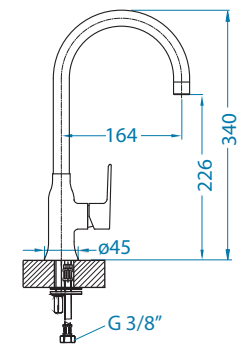

* Packing: pieces in a carton