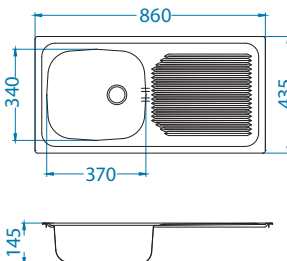

Basic 60

surface	code	type	waste	Ø35 mm	*packing
NAT	1008843	reversible	1 1/2"	/	sleeve 0 / 72
LEI	1009181	reversible	1 1/2"	/	sleeve 0 / 72

NAT - smooth LEI - leinen

Size: 860 x 435 mm
Bowl dimensions: 340 x 370 x 145 mm

Installation:

Accessories:

Waste kit
1011717

Chopping board
wooden
1016018

Strainer basket
CHR
1109414

Basic 70

surface	code	type	waste	Ø35 mm	*packing
NAT	1008846	double	1 1/2"	/	sleeve 0 / 36

NAT - smooth

Size: 860 x 435 mm
Bowl dimensions: 340 x 370 x 145 mm
340 x 370 x 145 mm

Installation:

Accessories:

Waste kit
1071240

Chopping board
wooden
1016018

Strainer basket
CHR
1109414

Basic 80

surface	code	type	waste	Ø35 mm	*packing
NAT	1008844	reversible	1 1/2"	/	sleeve 0 / 36
LEI	1008993	reversible	1 1/2"	/	sleeve 0 / 36

NAT - smooth LEI - leinen

Size: 860 x 435 mm
Bowl dimensions: 340 x 370 x 145 mm

Installation:

Accessories:

Waste kit
1071237

Chopping board
wooden
1016018

Strainer basket
CHR
1109414

* Packing: pieces in a carton / pieces on a pallet