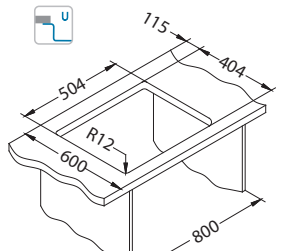

Installation*:

* F - installation needs specific treatment of worktop cut-out according to sink enclosed instructions.
* U - installation by means of undermounting set 1119093 (not enclosed).