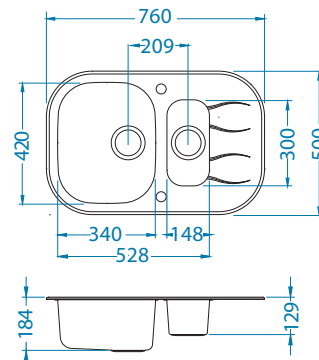

Wave Up 10

1123351

glass top	code	type	waste	Ø35 mm	*packing
white RAL 9003	SAT 1123810	reversible	3 1/2"	2x	carton 1 / 12
black RAL 9005	SAT 1123811	reversible	3 1/2"	2x	carton 1 / 12
*SAT	1123812	reversible	3 1/2"	2x	carton 1 / 12

SAT - satin

* RAL/Graphics on request with min. resolution 250 dpi

Size: 620 x 500 mm
Bowl dimensions: 340 x 420 x 175 mm

Installation:

Accessories:

Chopping board
wooden
1016018

Wave Up 20

1123351

glass top	code	type	waste	Ø35 mm	*packing
white RAL 9003	SAT 1123813	reversible	3 1/2"	2x	carton 1 / 6
black RAL 9005	SAT 1123814	reversible	3 1/2"	2x	carton 1 / 6
*SAT	1123815	reversible	3 1/2"	2x	carton 1 / 6

SAT - satin

* RAL/Graphics on request with min. resolution 250 dpi

Size: 760 x 500 mm
Bowl dimensions: 340 x 420 x 175 mm

Installation:

Accessories:

Chopping board
wooden
1016018

Wave Up 30

1123353

glass top	code	type	waste	Ø35 mm	*packing
white RAL 9003	SAT 1123816	reversible	3 1/2"	2x	carton 1 / 6
black RAL 9005	SAT 1123817	reversible	3 1/2"	2x	carton 1 / 6
*SAT	1123818	reversible	3 1/2"	2x	carton 1 / 6

SAT - satin

* RAL/Graphics on request with min. resolution 250 dpi

Size: 760 x 500 mm
Bowl dimensions: 340 x 420 x 175 mm
148 x 300 x 120 mm

Installation:

Accessories:

Chopping board
wooden
1016018

Strainer bowl
stainless
1062602