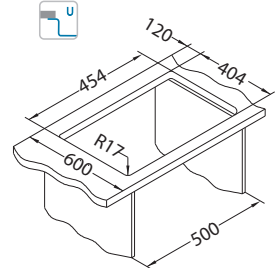

Installation*: