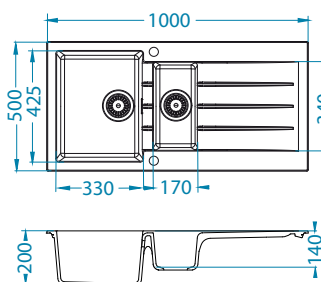

Cadit 50

Size: 1000 x 500 mm
Bowl dimensions: 475 x 425 x 198 mm

surface	code	type	waste	Ø35 mm	*packing
G11-arctic	1140594	reversible	3 1/2"	2x	carton 1 / 9
G81-concrete	1140595	reversible	3 1/2"	2x	carton 1 / 9
G22-terra	1140596	reversible	3 1/2"	2x	carton 1 / 9
G55-beige	1140597	reversible	3 1/2"	2x	carton 1 / 9
G91-carbon	1140598	reversible	3 1/2"	2x	carton 1 / 9

Accessories:

Chopping board AllRound
wooden 1133157 1131412

Installation:

Cadit 70

Size: 790 x 500 mm
Bowl dimensions: 330 x 425 x 200 mm
170 x 340 x 140 mm

surface	code	type	waste	Ø35 mm	*packing
G11-arctic	1131357	reversible	3 1/2"	2x	carton 1 / 12
G81-concrete	1131360	reversible	3 1/2"	2x	carton 1 / 12
G22-terra	1131358	reversible	3 1/2"	2x	carton 1 / 12
G55-beige	1131359	reversible	3 1/2"	2x	carton 1 / 12
G91-carbon	1131361	reversible	3 1/2"	2x	carton 1 / 12

Accessories:

Chopping board **Strainer bowl** AllRound
wooden stainless 1133157 1122700 1131412

Installation:

Cadit 80

NEW 2023

Size: 1000 x 500 mm
Bowl dimensions: 330 x 425 x 200 mm
170 x 340 x 140 mm

surface	code	type	waste	Ø35 mm	*packing
G11-arctic	1140599	reversible	3 1/2"	2x	carton 1 / 9
G81-concrete	1140600	reversible	3 1/2"	2x	carton 1 / 9
G22-terra	1140601	reversible	3 1/2"	2x	carton 1 / 9
G55-beige	1140602	reversible	3 1/2"	2x	carton 1 / 9
G91-carbon	1140603	reversible	3 1/2"	2x	carton 1 / 9

Accessories:

Chopping board **Strainer bowl** AllRound
wooden stainless 1133157 1122700 1131412

Installation: