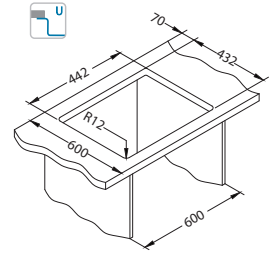

Installation*:

*U - installation by means of undermounting set 1135533 (not enclosed).