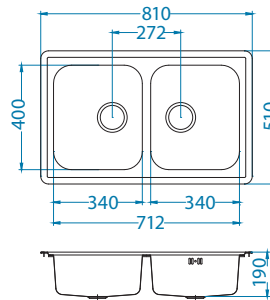

Elegant 40

1130555

Size: 810 x 510 mm
Bowl dimensions: 340 x 400 x 190 mm
340 x 400 x 190 mm

Accessories:

Chopping board wooden 1016018
Strainer basket CHR 1109414
Strainer bowl stainless 1062602
AllRound 1131412

surface	code	type	waste	Ø35 mm	*packing
SAT	1009383	reversible	3 1/2"	/	sleeve 0 / 30

SAT - satin

Installation:

Elegant 70

1130555

Size: 1110 x 510 mm
Bowl dimensions: 340 x 400 x 190 mm
340 x 400 x 190 mm

Accessories:

Chopping board wooden 1016018
Strainer basket CHR 1109414
Strainer bowl stainless 1062602
AllRound 1131412

surface	code	type	waste	Ø35 mm	*packing
SAT	*1009386	reversible	3 1/2"	/	sleeve 0 / 30

SAT - satin

*Available until stocks last!

Installation:

Elegant 110

1130555

Size: 810 x 510 mm
Bowl dimensions: 340 x 400 x 190 mm
148 x 300 x 130 mm

Accessories:

Chopping board wooden 1016018
Strainer basket CHR 1109414
Strainer bowl stainless 1062602
AllRound 1131412

surface	code	type	waste	Ø35 mm	*packing
SAT	1009247	reversible	3 1/2"	/	sleeve 0 / 30

SAT - satin

Installation: