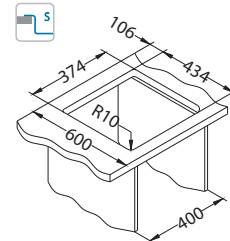

Installation*:

* F - installation needs specific treatment of worktop cut-out according to sink enclosed instructions.

* U - installation by means of undermounting set 1119093 (not enclosed).