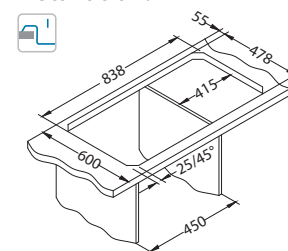

Installation: