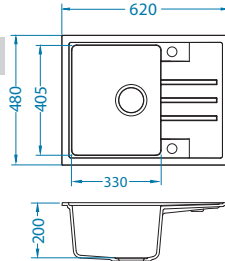

### Accessories:

**Chopping board**  
wooden  
1080029

**Strainer bowl**  
stainless  
1119835

**Undermounting set**  
1135533