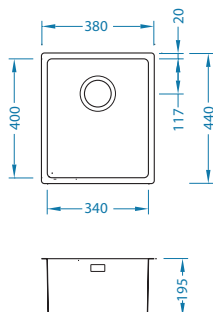

Accessories:

Waste trap (no waste)
1068989

Waste trap (no waste)
1033153

Strainer bowl
1119836 - gold
1119837 - anthracite
1119839 - bronze
1119838 - copper

Detergent dispenser-KORK
1129079 - gold
1135544 - anthracite
1135543 - bronze
1135542 - copper