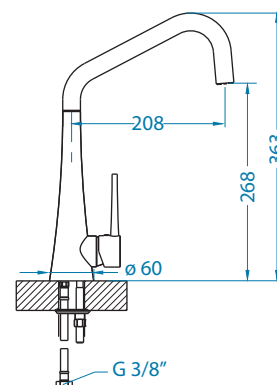

surface	code
white mat	1132174
black mat	1132173
CHR	1088772