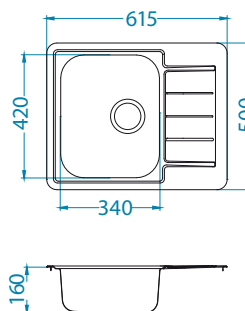

NAT - smooth

Size: 615 x 500 mm  
 Bowl dimensions: 340 x 420 x 160 mm

Installation:

Accessories:

**Chopping board** safety glass 1063063  
**Strainer bowl** stainless 1062602  
**Chopping board** wooden 1064565  
**AllRound** 1131412