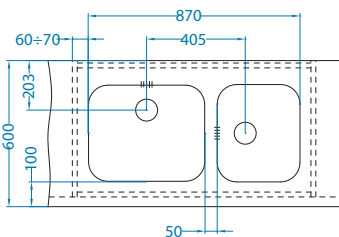

Cabinet width 1000 mm

Variant 10+Variant 40

Waste kit: 1130559
Waste kit Pop-up: 1127258