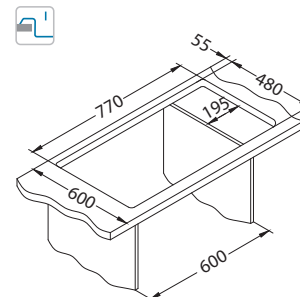

Installation:

Accessories: