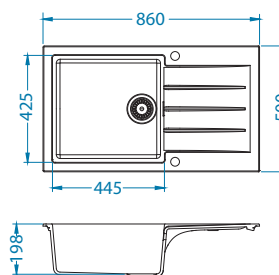

Cadit 10

Size: 590 x 500 mm
Bowl dimensions: 325 x 425 x 198 mm

surface	code	type	waste	ø35 mm	*packing
G11-arctic	1132017	reversible	3 1/2"	2x	carton 1 / 18
G81-concrete	1132020	reversible	3 1/2"	2x	carton 1 / 18
G22-terra	1132018	reversible	3 1/2"	2x	carton 1 / 18
G55-beige	1132019	reversible	3 1/2"	2x	carton 1 / 18
G91-carbon	1132021	reversible	3 1/2"	2x	carton 1 / 18

Accessories:

Chopping board
wooden
1133157

AllRound
1131412

Installation:

Cadit 20

Size: 790 x 500 mm
Bowl dimensions: 375 x 425 x 198 mm

surface	code	type	waste	ø35 mm	*packing
G11-arctic	1132022	reversible	3 1/2"	2x	carton 1 / 12
G81-concrete	1132025	reversible	3 1/2"	2x	carton 1 / 12
G22-terra	1132023	reversible	3 1/2"	2x	carton 1 / 12
G55-beige	1132024	reversible	3 1/2"	2x	carton 1 / 12
G91-carbon	1132026	reversible	3 1/2"	2x	carton 1 / 12

Accessories:

Chopping board
wooden
1133157

AllRound
1131412

Installation:

Cadit 40

Size: 860 x 500 mm
Bowl dimensions: 445 x 425 x 198 mm

surface	code	type	waste	ø35 mm	*packing
G11-arctic	1132027	reversible	3 1/2"	2x	carton 1 / 12
G81-concrete	1132030	reversible	3 1/2"	2x	carton 1 / 12
G22-terra	1132028	reversible	3 1/2"	2x	carton 1 / 12
G55-beige	1132029	reversible	3 1/2"	2x	carton 1 / 12
G91-carbon	1132031	reversible	3 1/2"	2x	carton 1 / 12

Accessories:

Chopping board
wooden
1133157

AllRound
1131412

Installation:

* Packing: pieces in a carton / pieces on a pallet