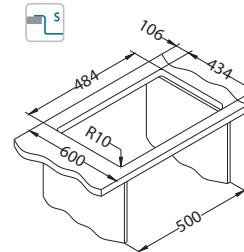

Installation*:

* F - installation needs specific treatment of worktop cut-out according to sink enclosed instructions.
* U - installation by means of undermounting set 1119093 (not enclosed).