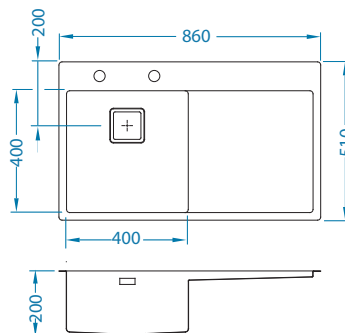

Stylux 10

surface	code	type	waste	Ø35 mm	*packing
BRS	1084278	single	square	2x	carton 1 / 14

BRS - brushed

Size: 450 x 510 mm
Bowl dimensions: 400 x 400 x 200 mm

Installation*:

* F - installation needs specific treatment of worktop cut-out according to sink enclosed instructions.

Accessories:

Stylux 40

surface	code	type	waste	Ø35 mm	*packing
BRS	1084292	single	square	2x	carton 1 / 7

BRS - brushed

Size: 790 x 510 mm
Bowl dimensions: 740 x 400 x 200 mm

Installation*:

* F - installation needs specific treatment of worktop cut-out according to sink enclosed instructions.

Accessories:

Stylux 50

surface	code	type	waste	Ø35 mm	*packing
BRS	1084293	left	square	2x	carton 1 / 7
BRS	1084294	right			

BRS - brushed

Size: 860 x 510 mm
Bowl dimensions: 400 x 400 x 200 mm

Installation*:

* F - installation needs specific treatment of worktop cut-out according to sink enclosed instructions.

Accessories: