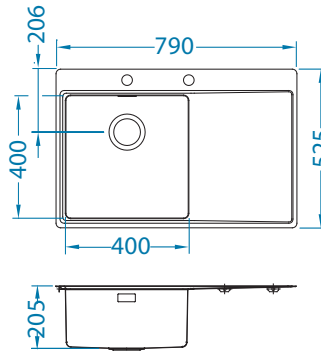

Pure Up 40

left

1123351

Size: 790 x 525 mm
Bowl dimensions: 400 x 400 x 205 mm

Accessories:

Strainer bowl
stainless
1119835

Chopping board
wooden
1080029

Chopping board
safety glass
1084835 - black

AllRound
1131412

surface	code	type	waste	Ø35 mm	*packing
KMB	1123789 1123790	left right	3 1/2"	2x	carton 1 / 8

KMB - satin bowl, brushed surface

Installation*:

* F - installation needs specific treatment of worktop cut-out according to sink enclosed instructions

Pure Up 50

left

1123351

Size: 860 x 525 mm
Bowl dimensions: 450 x 400 x 205 mm

Accessories:

Strainer bowl
stainless
1119835

Chopping board
wooden
1080029

Chopping board
safety glass
1084835 - black

AllRound
1131412

surface	code	type	waste	Ø35 mm	*packing
KMB	1123791 1123792	left right	3 1/2"	2x	carton 1 / 8

KMB - satin bowl, brushed surface

Installation*:

* F - installation needs specific treatment of worktop cut-out according to sink enclosed instructions

Pure Up 60

left

1123353

Size: 980 x 525 mm
Bowl dimensions: 340 x 400 x 205 mm
180 x 400 x 150 mm

Accessories:

Strainer bowl
stainless
1119835

Chopping board
wooden
1080029

Chopping board
safety glass
1084835 - black

AllRound
1131412

surface	code	type	waste	Ø35 mm	*packing
KMB	1123793 1123794	left right	3 1/2"	2x	carton 1 / 8

KMB - satin bowl, brushed surface

Installation*:

* F - installation needs specific treatment of worktop cut-out according to sink enclosed instructions