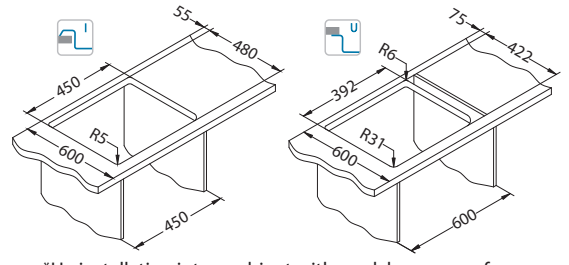

Installation*:

*U - installation into a cabinet with mask by means of undermounting set 1135533 (not enclosed).

Atrox 30

Size: 590 x 500 mm
Bowl dimensions: 510 x 340 x 195 mm

surface	code	type	waste	Ø35 mm	*packing
G11-arctic	1131991	single	3 1/2"	1x	carton 1 / 18
G81-concrete	1131995	single	3 1/2"	1x	carton 1 / 18
G22-terra	1131993	single	3 1/2"	1x	carton 1 / 18
G55-beige	1131994	single	3 1/2"	1x	carton 1 / 18
G91-carbon	1131996	single	3 1/2"	1x	carton 1 / 18