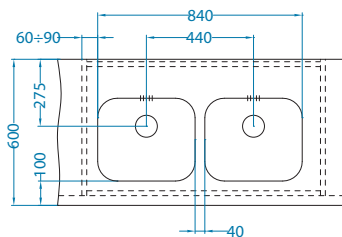

Variant 40-2x

Waste kit: 1130559
Waste kit Pop-up: 1127258