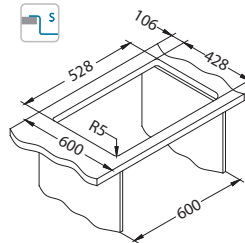

Installation*: