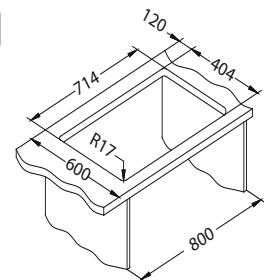

Installation: