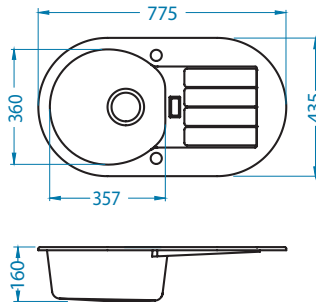

Size: 775 x 435 mm
Bowl dimensions: 357 x 360 x 160 mm

surface	code	type	waste	∅35 mm	*packing
G11-arctic	1100887	reversible	3 1/2"	2x	carton 1 / 12
G55-beige	1076859	reversible	3 1/2"	2x	carton 1 / 12
G91-carbon	1076860	reversible	3 1/2"	2x	carton 1 / 12