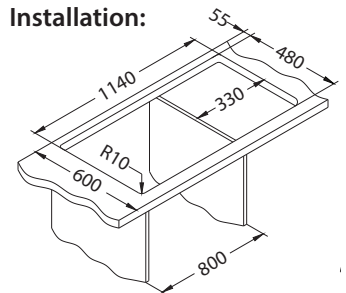

Installation: