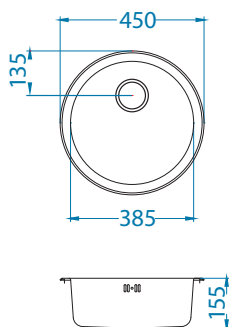

Accessories:

Waste kit
1011717 - 1 1/2"
1130537 - 3 1/2"

Strainer basket
CHR
1109412

surface	code	type	waste	Ø35 mm	*packing	*SRP €/pcs	Special offer
NAT	1084837	single	3 1/2"	/	sleeve 0 / 114	79,90 €	
	1008987	single	1 1/2"	/	sleeve 0 / 114	79,90 €	
LEI	1084838	single	3 1/2"	/	sleeve 0 / 114	89,90 €	
	1009130	single	1 1/2"	/	sleeve 0 / 114	89,90 €	

NAT - smooth   LEI - leinen