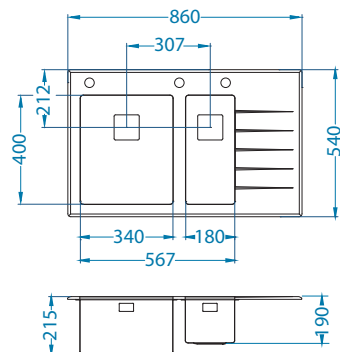

Crystalix 10

1133398

glass top	code	type	waste	Ø35 mm	*packing
white	NAT	left			carton
RAL 9003	1099634	right	square	3x	1 / 6
black	NAT	left			carton
RAL 9005	1099632	right	square	3x	1 / 6
	1099630	left			carton
	1102854	right	square	3x	1 / 6
	1102858	left			carton
	1102858	right			1 / 6

NAT - semi-shiny * RAL/Graphics on request with min. resolution 250 dpi

Size: 860 x 540 mm
Bowl dimensions: 340 x 400 x 200 mm

Installation:

Accessories:

Chopping board
safety glass
1084835 - black

Chopping board
safety glass
1087883 - white

AllRound
1131412

Crystalix 20

1127260

glass top	code	type	waste	Ø35 mm	*packing
white	NAT	left			carton
RAL 9003	1099642	right	square	3x	1 / 6
black	NAT	left			carton
RAL 9005	1099641	right	square	3x	1 / 6
	1099635	right			1 / 6
	1102862	left			carton
	1102866	right	square	3x	1 / 6

NAT - semi-shiny * RAL/Graphics on request with min. resolution 250 dpi

Size: 860 x 540 mm
Bowl dimensions: 340 x 400 x 200 mm
180 x 400 x 175 mm

Installation:

Accessories:

Chopping board
safety glass
1084835 - black

Chopping board
safety glass
1087883 - white

AllRound
1131412

Karat Up 10

1123351

glass top	code	type	waste	Ø35 mm	*packing
white	SAT	left			carton
RAL 9003	1123795	right	3 1/2"	2x	1 / 6
black	SAT	left			carton
RAL 9005	1123796	right	3 1/2"	2x	1 / 6
	1123798	right			1 / 6
	1123799	left			carton
	1123800	right	3 1/2"	2x	1 / 6
	1123801	right			1 / 6

SAT - satin * RAL/Graphics on request with min. resolution 250 dpi

Size: 860 x 500 mm
Bowl dimensions: 340 x 400 x 195 mm

Installation:

Accessories:

Strainer bowl
stainless
1119835

Chopping board
safety glass
1084835 - black

Chopping board
safety glass
1087883 - white