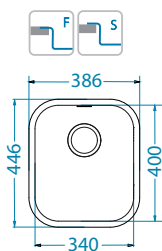

Accessories:

Waste
1130534

Waste Pop-Up
1127247

Waste kit
1130551

Waste kit Pop-Up
1127251

Chopping board
wooden
1016019

Strainer bowl
stainless
1062602