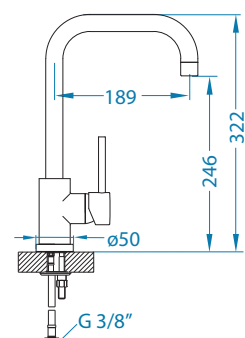

Laguna Monarch

surface	code
gold	1134828
copper	1134830
bronze	1134829
anthracite	1134827

Zeos-P Monarch

surface	code
gold	1136501
copper	1136502
bronze	1136503
anthracite	1136504

Zina Monarch

surface	code
gold	1136509
copper	1136510
bronze	1136511
anthracite	1136512

Oz Monarch

surface	code
gold	1134858
copper	1134857
bronze	1134855
anthracite	1134854