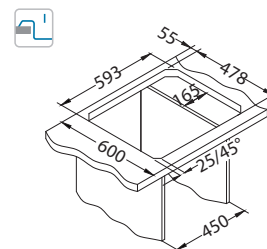

Installation: