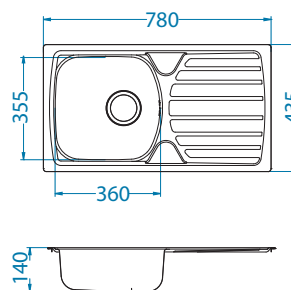

Basic 160

Size: 780 x 435 mm
Bowl dimensions: 340 x 370 x 140 mm
340 x 370 x 140 mm

Accessories:

Waste kit
1071240 - 1¹/₂"
1130554 - 3¹/₂"

Chopping board
wooden
1016018

Strainer basket
CHR
1109414

surface	code	type	waste	Ø35 mm	*packing	
	NAT	1039144	double	1¹/₂"	/	sleeve 0 / 34
	NAT	1049232	double	3¹/₂"	/	sleeve 0 / 34
	LEI	1039145	double	1¹/₂"	/	sleeve 0 / 34
	LEI	1049434	double	3¹/₂"	/	sleeve 0 / 34

NAT - smooth   LEI - leinen

Installation:

Basic 170

Size: 780 x 435 mm
Bowl dimensions: 360 x 355 x 140 mm

Accessories:

Waste kit
1011717 - 1¹/₂"
1130537 - 3¹/₂"

surface	code	type	waste	Ø35 mm	*packing	
	NAT	1136534	reversible	1¹/₂"	/	sleeve 0 / 36
	NAT	1136539	reversible	3¹/₂"	/	sleeve 0 / 36
	LEI	1136536	reversible	1¹/₂"	/	sleeve 0 / 36
	LEI	1136540	reversible	3¹/₂"	/	sleeve 0 / 36

NAT - smooth   LEI - leinen

Installation:

* Packing: pieces in a carton / pieces on a pallet