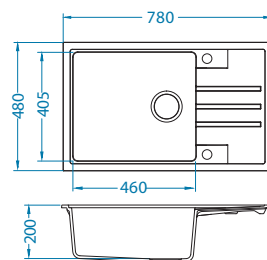

Intermezzo 30

1117292

Size: 620 x 480 mm
Bowl dimensions: 330 x 405 x 200 mm

surface	code	type	waste	ø35 mm	*packing
G11-arctic	1117037	reversible	3 1/2"	2x	carton 1 / 14
G81-concrete	1119691	reversible	3 1/2"	2x	carton 1 / 14
G55-beige	1117039	reversible	3 1/2"	2x	carton 1 / 14
G91-carbon	1117044	reversible	3 1/2"	2x	carton 1 / 14

Accessories:

Chopping board
wooden
1080029

Strainer bowl
stainless
1119835

Undermounting set
1135533

Installation*:

*U - installation into a cabinet with mask by means of 2 undermounting sets 1135533 (not enclosed).

Intermezzo 40

NEW 2023

1117292

Size: 680 x 480 mm
Bowl dimensions: 380 x 405 x 200 mm

surface	code	type	waste	ø35 mm	*packing
G11-arctic	1144965	reversible	3 1/2"	2x	carton 1 / 10
G81-concrete	1144967	reversible	3 1/2"	2x	carton 1 / 10
G55-beige	1144966	reversible	3 1/2"	2x	carton 1 / 10
G91-carbon	1144968	reversible	3 1/2"	2x	carton 1 / 10

Accessories:

Chopping board
wooden
1080029

Strainer bowl
stainless
1119835

Undermounting set
1135533

Installation*:

*U - installation into a cabinet with mask by means of 2 undermounting sets 1135533 (not enclosed).

Intermezzo 130

1117292

Size: 780 x 480 mm
Bowl dimensions: 460 x 405 x 200 mm

surface	code	type	waste	ø35 mm	*packing
G11-arctic	1117046	reversible	3 1/2"	2x	carton 1 / 10
G81-concrete	1119692	reversible	3 1/2"	2x	carton 1 / 10
G55-beige	1117048	reversible	3 1/2"	2x	carton 1 / 10
G91-carbon	1117050	reversible	3 1/2"	2x	carton 1 / 10

Accessories:

Chopping board
wooden
1080029

Strainer bowl
stainless
1119835

Undermounting set
1135533

Installation*:

*U - installation into a cabinet with mask by means of 2 undermounting sets 1135533 (not enclosed).