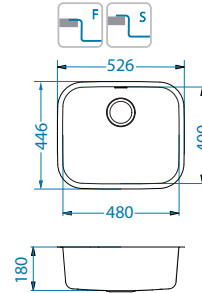

Accessories:

Waste
1130534

Waste Pop-Up
1127247

Waste kit
1130551

Waste kit Pop-Up
1127251

Chopping board
wooden
1016019

Detergent dispenser -
PEAR
1136559 - CHR