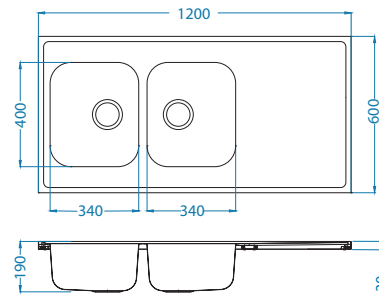

Classic Pro 90

1130551

Size: 1200 x 600 mm
Bowl dimensions: 340 x 400 x 190 mm

Accessories:

Chopping board wooden 1016018
Strainer basket CHR 1109414
Strainer bowl stainless 1062602
AllRound 1131412

surface	code	type	waste	Ø35 mm	*packing
SAT	1130473	reversible	3 1/2"	/	carton 1 / 5

SAT - satin

Installation:

Classic Pro 100

1130555

Size: 1200 x 600 mm
Bowl dimensions: 340 x 400 x 190 mm
340 x 400 x 190 mm

Accessories:

Chopping board wooden 1016018
Strainer basket CHR 1109414
Strainer bowl stainless 1062602
AllRound 1131412

surface	code	type	waste	Ø35 mm	*packing
SAT	1130474	reversible	3 1/2"	/	carton 1 / 5

SAT - satin

Installation:

Classic Pro 110

1130555

Size: 1400 x 600 mm
Bowl dimensions: 340 x 400 x 190 mm
340 x 400 x 190 mm

Accessories:

Chopping board wooden 1016018
Strainer basket CHR 1109414
Strainer bowl stainless 1062602
AllRound 1131412

surface	code	type	waste	Ø35 mm	*packing
SAT	1132129	reversible	3 1/2"	/	carton 1 / 4

SAT - satin

Installation: