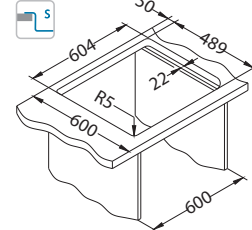

Installation*:

* F - installation needs specific treatment of worktop cut-out according to sink enclosed instructions

* Packing: pieces in a carton / pieces on a pallet