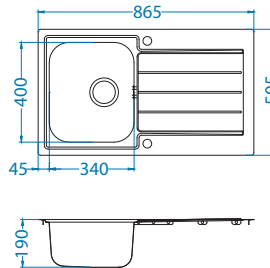

Line Maxim 10

Size: 985 x 505 mm
Bowl dimensions: 340 x 400 x 190 mm
148 x 300 x 130 mm

Accessories:

Chopping board safety glass 1063063
Strainer bowl stainless 1062602
Chopping board wooden 1064565
AllRound 1131412

surface	code	type	waste	Ø35 mm	*packing
SAT	1085952	reversible	3 1/2"	2x	carton 1 / 10

SAT - satin

Installation*:

* F - installation needs specific treatment of worktop cut-out according to sink enclosed instructions

Line Maxim 20

Size: 865 x 505 mm
Bowl dimensions: 340 x 400 x 190 mm

Accessories:

Chopping board safety glass 1063063
Strainer bowl stainless 1062602
Chopping board wooden 1064565
AllRound 1131412

surface	code	type	waste	Ø35 mm	*packing
SAT	1085954	reversible	3 1/2"	2x	carton 1 / 12

SAT - satin

Installation*:

* F - installation needs specific treatment of worktop cut-out according to sink enclosed instructions

Line Maxim 50

Size: 620 x 505 mm
Bowl dimensions: 340 x 400 x 190 mm
148 x 300 x 130 mm

Accessories:

Chopping board safety glass 1063063
Strainer bowl stainless 1062602
Chopping board wooden 1064565
AllRound 1131412

surface	code	type	waste	Ø35 mm	*packing
SAT	1085957	reversible	3 1/2"	2x	carton 1 / 14

SAT - satin

Installation*:

* F - installation needs specific treatment of worktop cut-out according to sink enclosed instructions

* Packing: pieces in a carton / pieces on a pallet