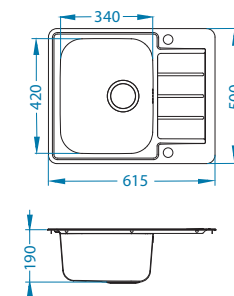

Line Max 20

NEW 2023

ALVEUS

surface	code	type	waste	Ø35 mm	*packing
SAT	1144641	reversible	3 1/2"	2x	carton 1 / 12 sleeve 0 / 30
SAT	1144640*	reversible	3 1/2"	/	

SAT - satin

Size: 860 x 500 mm
Bowl dimensions: 340 x 420 x 190 mm

Accessories:

Chopping board safety glass 1063063
Strainer bowl stainless 1062602
Chopping board wooden 1064565
AllRound 1131412

Installation:

Line Max 80

NEW 2023

ALVEUS

surface	code	type	waste	Ø35 mm	*packing
SAT	1137342	reversible	3 1/2"	2x	carton 1 / 12 sleeve 0 / 30
SAT	1136608*	reversible	3 1/2"	/	

SAT - satin

Size: 790 x 500 mm
Bowl dimensions: 340 x 420 x 190 mm

Accessories:

Chopping board safety glass 1063063
Strainer bowl stainless 1062602
Chopping board wooden 1064565
AllRound 1131412

Installation:

Line Max 110

NEW 2023

ALVEUS

surface	code	type	waste	Ø35 mm	*packing
SAT	1144604	reversible	3 1/2"	2x	carton 1 / 14 sleeve 0 / 60
SAT	1144603*	reversible	3 1/2"	/	

SAT - satin

Size: 615 x 500 mm
Bowl dimensions: 340 x 420 x 190 mm

Accessories:

Chopping board safety glass 1063063
Strainer bowl stainless 1062602
Chopping board wooden 1064565
AllRound 1131412

Installation:

* Packing: pieces in a carton / pieces on a pallet