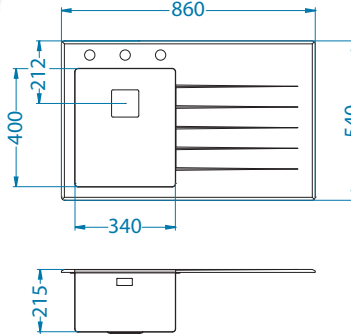

Crystalix 10

1133398

glass top	code	type	waste	Ø35 mm	*packing
white	NAT	left			carton
RAL 9003	1099634	right	square	3x	1 / 6
black	NAT	left			carton
RAL 9005	1099632	right	square	3x	1 / 6
	1099630	left			carton
	1102854	right	square	3x	1 / 6
	1102858	left			carton
	1102858	right			1 / 6

NAT - semi-shiny * RAL/Graphics on request with min. resolution 250 dpi

Size: 860 x 540 mm
Bowl dimensions: 340 x 400 x 200 mm

Installation:

Accessories:

Chopping board
safety glass
1084835 - black

Chopping board
safety glass
1087883 - white

AllRound
1131412

Crystalix 20

1127260

glass top	code	type	waste	Ø35 mm	*packing
white	NAT	left			carton
RAL 9003	1099642	right	square	3x	1 / 6
black	NAT	left			carton
RAL 9005	1099641	right	square	3x	1 / 6
	1099635	right			1 / 6
	1102862	left			carton
	1102866	right	square	3x	1 / 6

NAT - semi-shiny * RAL/Graphics on request with min. resolution 250 dpi

Size: 860 x 540 mm
Bowl dimensions: 340 x 400 x 200 mm
180 x 400 x 175 mm

Installation:

Accessories:

Chopping board
safety glass
1084835 - black

Chopping board
safety glass
1087883 - white

AllRound
1131412

Karat Up 10

1123351

glass top	code	type	waste	Ø35 mm	*packing
white	SAT	left			carton
RAL 9003	1123795	right	3 1/2"	2x	1 / 6
black	SAT	left			carton
RAL 9005	1123796	right	3 1/2"	2x	1 / 6
	1123798	right			1 / 6
	1123799	left			carton
	1123800	right	3 1/2"	2x	1 / 6
	1123801	right			1 / 6

SAT - satin * RAL/Graphics on request with min. resolution 250 dpi

Size: 860 x 500 mm
Bowl dimensions: 340 x 400 x 195 mm

Installation:

Accessories:

Strainer bowl
stainless
1119835

Chopping board
safety glass
1084835 - black

Chopping board
safety glass
1087883 - white