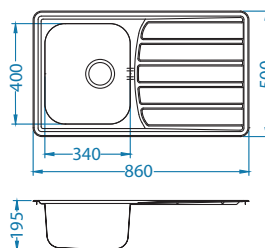

## Zoom Maxim 30

1130551

Size: 860 x 500 mm  
Bowl dimensions: 340 x 400 x 195 mm

surface	code	type	waste	Ø35 mm	*packing
SAT	1108176	reversible	3 1/2"	/	sleeve 0 / 30

SAT - satin