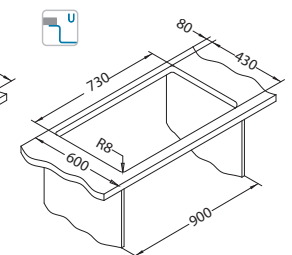

Installation*:

*U - installation into a cabinet with mask by means of 2 undermounting sets 1135533 (not enclosed).