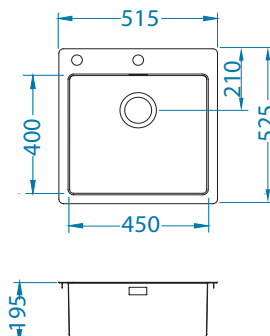

Accessories:

Strainer bowl
stainless
1119835

Chopping board
wooden
1080029

Chopping board
safety glass
1084835 - black

ALVEUS TriTop 400
1084325

surface	code	type	waste	Ø35 mm	*packing
KMB	1123787	single	3 1/2"	2x	carton 1 / 14

KMB - satin bowl, brushed surface