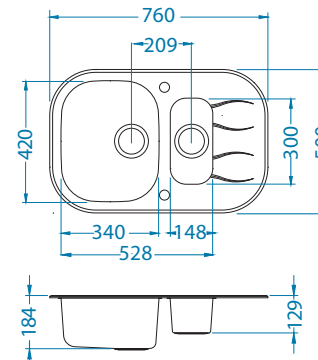

1127258

Size: 760 x 500 mm
Bowl dimensions: 340 x 420 x 175 mm
148 x 300 x 120 mm

glass top	code	type	waste	ø35 mm	*packing
white RAL 9003	SAT 1102741	reversible	3 1/2"	2x	carton 1 / 6
black RAL 9005	SAT 1102730	reversible	3 1/2"	2x	carton 1 / 6
*SAT	1102944	reversible	3 1/2"	2x	carton 1 / 6

SAT - satin

* RAL/Graphics on request with min. resolution 250 dpi