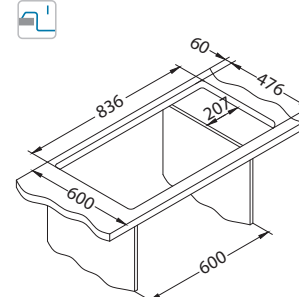

Installation:

Accessories:

* Packing: pieces in a carton / pieces on a pallet