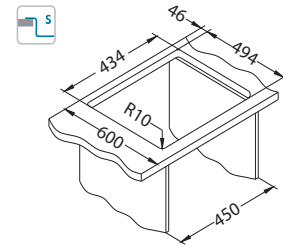

Stylux 10

surface	code	type	waste	Ø35 mm	*packing
BRS	1084278	single	square	2x	carton 1 / 14

BRS - brushed

Size: 450 x 510 mm  
Bowl dimensions: 400 x 400 x 200 mm

Installation\*:

\* F - installation needs specific treatment of worktop cut-out according to sink enclosed instructions.