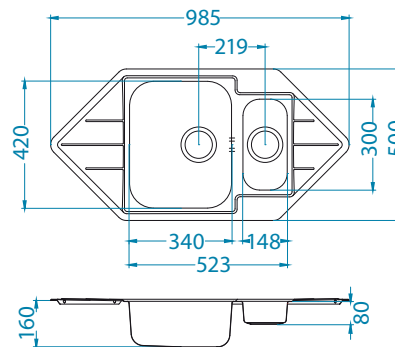

Line 20

1130551

Size: 860 x 500 mm
Bowl dimensions: 340 x 420 x 160 mm

surface	code	type	waste	Ø35 mm	*packing
NAT	1065560	reversible	3 1/2"	0	sleeve 0 / 30
LEI	1065579	reversible	3 1/2"	0	sleeve 0 / 30

NAT - smooth

Installation:

Accessories:

Chopping board safety glass 1063063
Strainer bowl stainless 1062602
Chopping board wooden 1064565
AllRound 1131412

Line 40

1130555

Size: 985 x 500 mm
Bowl dimensions: 340 x 420 x 160 mm
148 x 300 x 80 mm

surface	code	type	waste	Ø35 mm	*packing
NAT	1065674	reversible	3 1/2"	0	sleeve 0 / 30
LEI	1085940	reversible	3 1/2"	0	sleeve 0 / 30

NAT - smooth
LEI - leinen

Installation:

Accessories:

Chopping board safety glass 1063063
Strainer bowl stainless 1062602
Chopping board wooden 1064565
AllRound 1131412

Line 50

1130555

Size: 615 x 500 mm
Bowl dimensions: 340 x 420 x 160 mm
148 x 300 x 80 mm

surface	code	type	waste	Ø35 mm	*packing
NAT	1065676	reversible	3 1/2"	0	sleeve 0 / 60

NAT - smooth

Installation:

Accessories:

Chopping board safety glass 1063063
Strainer bowl stainless 1062602
Chopping board wooden 1064565
AllRound 1131412