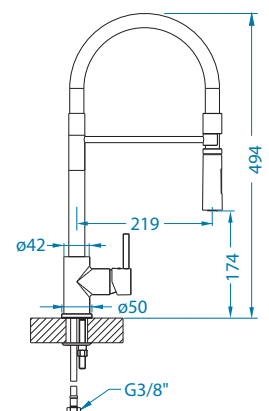

* Packing: pieces in a carton