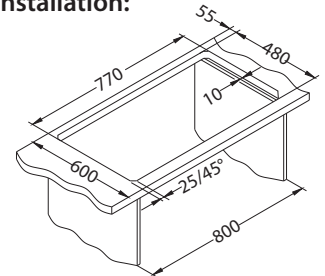

Installation: