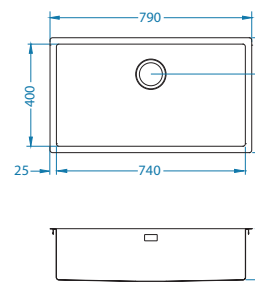

Quadrix 40

Size: 500 x 450 mm
Bowl dimensions: 450 x 400 x 200 mm

Accessories:

Waste kit
1130551

Waste kit
Pop-Up
1127251

Undermounting set
1119093

Strainer bowl
stainless
1119835

surface	code	type	waste	Ø35 mm	*packing
BRS	1102605	single	3 1/2"	/	carton 1 / 14

BRS - brushed

Installation*:

* F - installation needs specific treatment of worktop cut-out according to sink enclosed instructions.
* U - installation by means of undermounting set 1119093 (not enclosed).

Quadrix 50

Size: 550 x 450 mm
Bowl dimensions: 500 x 400 x 200 mm

Accessories:

Waste kit
1130551

Waste kit
Pop-Up
1127251

Undermounting set
1119093

Strainer bowl
stainless
1119835

surface	code	type	waste	Ø35 mm	*packing
BRS	1102606	single	3 1/2"	/	carton 1 / 14

BRS - brushed

Installation*:

* F - installation needs specific treatment of worktop cut-out according to sink enclosed instructions.
* U - installation by means of undermounting set 1119093 (not enclosed).

Quadrix 60

Size: 790 x 450 mm
Bowl dimensions: 740 x 400 x 200 mm

Accessories:

Waste kit
1130551

Waste kit
Pop-Up
1127251

Undermounting set
1119093

Strainer bowl
stainless
1119835

surface	code	type	waste	Ø35 mm	*packing
BRS	1092477	single	3 1/2"	/	carton 1 / 7

BRS - brushed

Installation*:

* F - installation needs specific treatment of worktop cut-out according to sink enclosed instructions.
* U - installation by means of undermounting set 1119093 (not enclosed).