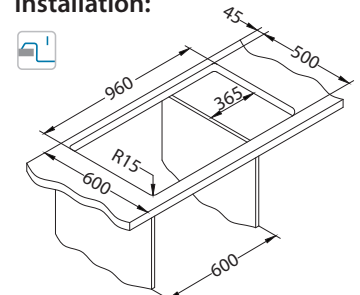

Installation:

* Packing: pieces in a carton / pieces on a pallet