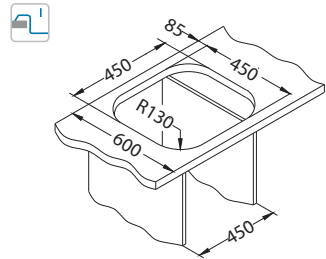

Installation:

Accessories:

Chopping board
wooden
1016018