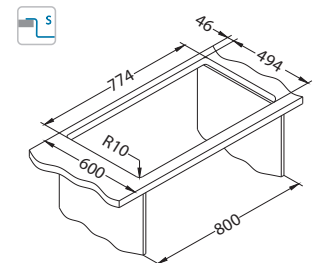

BRS - brushed

Size: 790 x 510 mm  
Bowl dimensions: 740 x 400 x 200 mm

Installation\*:

\* F - installation needs specific treatment of worktop cut-out according to sink enclosed instructions.

Accessories: