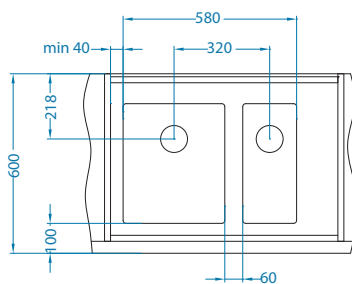

Quadrix bowl configurations [U]

Cabinet width 800 mm

QUADRIX 10+20-U