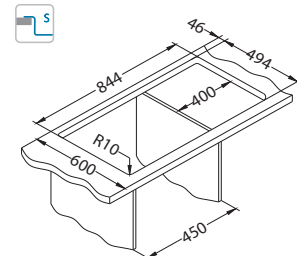

Installation*: