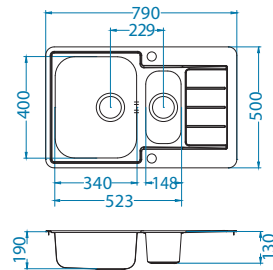

Line Maxim 60

Size: 615 x 500 mm
Bowl dimensions: 340 x 400 x 190 mm

Accessories:

Chopping board safety glass 1063063
Strainer bowl stainless 1062602
Chopping board wooden 1064565
AllRound 1131412

surface	code	type	waste	Ø35 mm	*packing
SAT	1085947	reversible	3 1/2"	2x	carton 1 / 14
SAT	1089613*	reversible	3 1/2"	/	sleeve 0 / 60

SAT - satin

Installation:

Line Maxim 70

Size: 790 x 500 mm
Bowl dimensions: 340 x 400 x 190 mm
148 x 300 x 130 mm

Accessories:

Chopping board safety glass 1063063
Strainer bowl stainless 1062602
Chopping board wooden 1064565
AllRound 1131412

surface	code	type	waste	Ø35 mm	*packing
SAT	1085948	reversible	3 1/2"	2x	carton 1 / 12
SAT	1089614*	reversible	3 1/2"	/	sleeve 0 / 30

SAT - satin

Installation:

Line Maxim 80

Size: 790 x 500 mm
Bowl dimensions: 340 x 400 x 190 mm

Accessories:

Chopping board safety glass 1063063
Strainer bowl stainless 1062602
Chopping board wooden 1064565
AllRound 1131412

surface	code	type	waste	Ø35 mm	*packing
SAT	1100216	reversible	3 1/2"	2x	carton 1 / 12

SAT - satin

Installation: