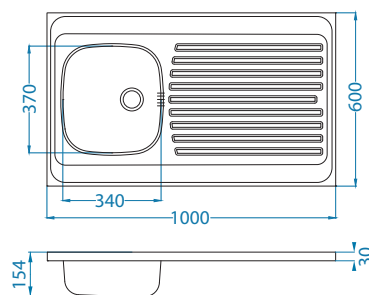

## Classic 100

Size: 1200 x 600 mm  
 Bowl dimensions: 340 x 370 x 160 mm  
 340 x 370 x 160 mm