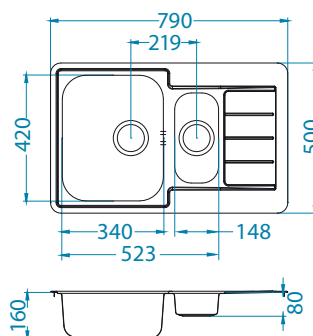

Accessories:

Chopping board
safety glass
1063063

Strainer bowl
stainless
1062602

Chopping board
wooden
1064565

AllRound
1131412

surface	code	type	waste	Ø35 mm	*packing
NAT	1065684	reversible	3 1/2"	0	sleeve 0 / 30

NAT - smooth