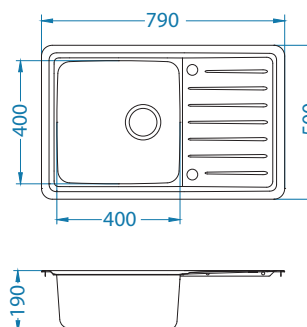

Installation:

Accessories: