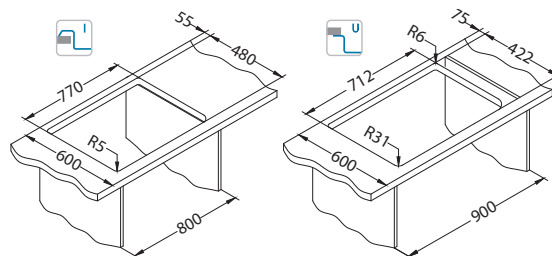

Installation*:

*U - installation into a cabinet with mask by means of 2 undermounting sets 1135533 (not enclosed).