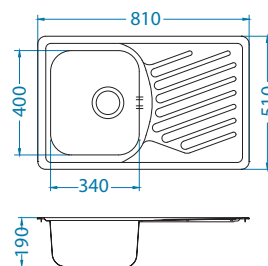

Elegant

The Elegant sink family suits almost any kitchen, for their classic design maintains timeless appeal. Various bowl sizes and configurations with or without the drainer surface compose the variegated kitchen sink family. The large bowl has an above-average depth of 190 mm, while the depth of the smaller bowl amounts to 130 mm.

You can choose among models made in stainless steel with different surface finishes as well as among a wide range of suitable accessories.

- iconic models
- it is possible to choose among due stainless steel surfaces - SATIN and LEINEN
- reversible models

Elegant 30

Size: 810 x 510 mm
Bowl dimensions: 340 x 400 x 190 mm

surface	code	type	waste	Ø35 mm	*packing
SAT	1126348	reversible	3 1/2"	/	sleeve 0 / 30
LEI	1126349	reversible	3 1/2"	/	sleeve 0 / 30

SAT - satin
LEI - leinen

Installation:

Accessories:

Chopping board wooden 1016018
Strainer basket CHR 1109414
Strainer bowl stainless 1062602
AllRound 1131412