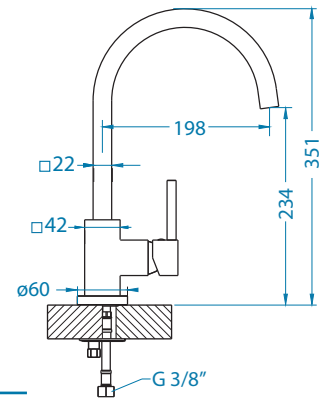

Romi - P

surface	code
CHR	1132176

Cleo - PS

surface	code
CHR	1088775
CHR	1088774

Lago

surface	code
CHR	1088773

Laguna

surface	code
CHR	1134826

Lyra - S

surface	code
CHR	1132184

* Packing: pieces in a carton