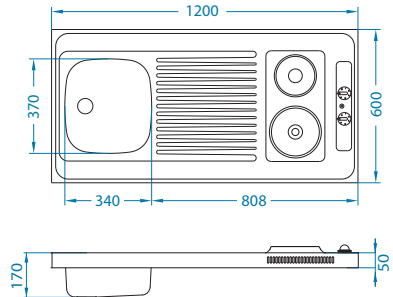

Combi Electra 120

Surface finish: SAT
Size: 1200 x 600 x 50 mm
Rated voltage: 230 V/50 Hz
Rated power input: 3000 W