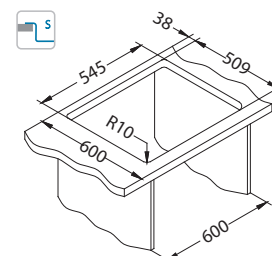

Installation*:

* F - installation needs specific treatment of worktop cut-out according to sink enclosed instructions