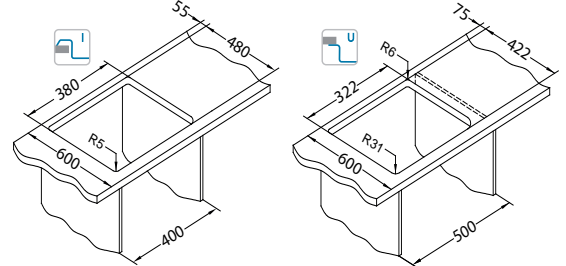

Installation*:

*U - installation into a cabinet with mask by means of undermounting set 1135533 (not enclosed).

Atrox 20

Size: 470 x 500 mm
Bowl dimensions: 390 x 340 x 195 mm

surface	code	type	waste	Ø35 mm	*packing
G11-arctic	1131986	single	3 1/2"	1x	carton 1 / 18
G81-concrete	1131989	single	3 1/2"	1x	carton 1 / 18
G22-terra	1131987	single	3 1/2"	1x	carton 1 / 18
G55-beige	1131988	single	3 1/2"	1x	carton 1 / 18
G91-carbon	1131990	single	3 1/2"	1x	carton 1 / 18