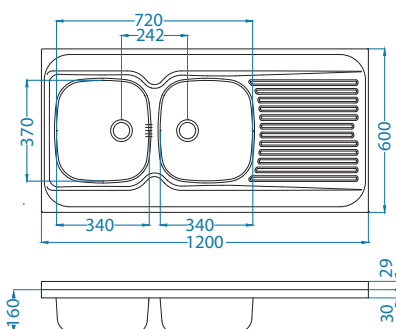

Accessories

Waste kit
1071240

Chopping board
wooden
1016018

Strainer basket
CHR
1109414

surface	code	type	waste	Ø35 mm	*packing
NAT	1009084	left	1 1/2"	/	sleeve 0 / 36
NAT	1009085	right	1 1/2"	/	sleeve 0 / 36
LEI	1008990	left	1 1/2"	/	sleeve 0 / 36
LEI	1008991	right	1 1/2"	/	sleeve 0 / 36

NAT - smooth LEI - leinen