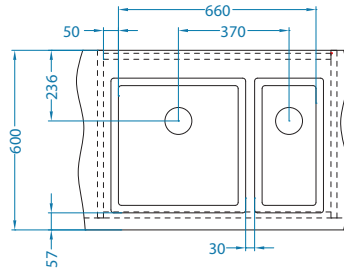

QUADRIX 10+30-FS