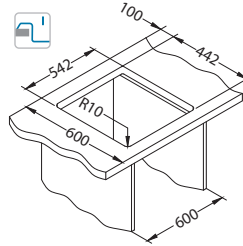

Installation*:

*U - installation by means of undermounting set 1135533 (not enclosed).