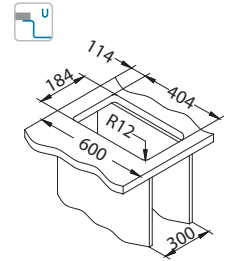

Installation*:

Accessories:

Waste kit
1130551

Waste kit
Pop-Up
1127251

Undermounting
set
1119093

Strainer bowl
stainless
1119835

* F - installation needs specific treatment of worktop cut-out according to sink enclosed instructions.
* U - installation by means of undermounting set 1119093 (not enclosed).