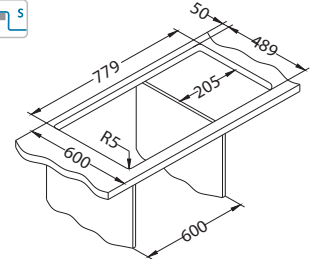

Installation*:

* F - installation needs specific treatment of worktop cut-out according to sink enclosed instructions