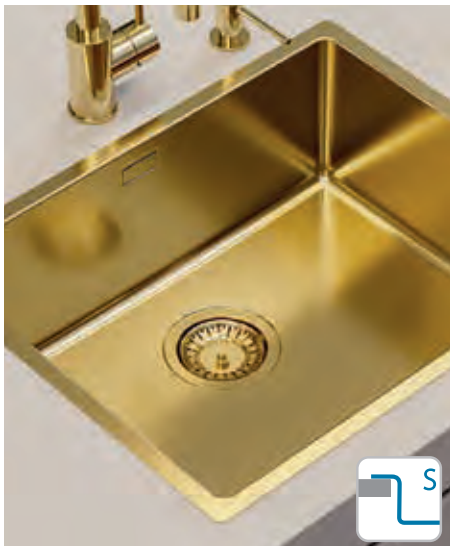

Installation: