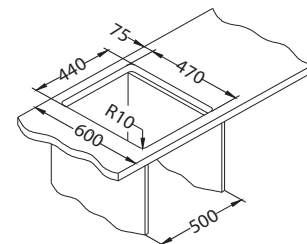

Installation:

Accessories:

Strainer bowl
stainless
1119835

Chopping board
safety glass
1084835 - black

Chopping board
safety glass
1087883 - white