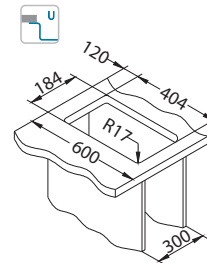

# Kombino 10

Size: 217 x 437 mm  
Bowl dimensions: 180 x 400 x 140 mm

surface	code	type	waste	Ø35 mm	*packing
SAT	1100233	single	3 1/2"	/	carton 1 / 15

SAT - satin

Installation: