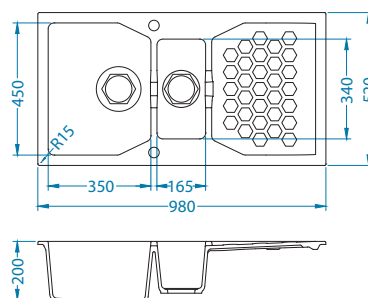

Sensual 30

Size: 850 x 520 mm
Bowl dimensions: 380 x 450 x 200 mm

surface	code	type	waste	ø35 mm	*packing
G11-arctic	1128392	reversible	hexagonal	2x	carton 1 / 8
G04M-steel	1103746	reversible	hexagonal	2x	carton 1 / 8
G02M-pebble	1103747	reversible	hexagonal	2x	carton 1 / 8
G03M-chocolate	1103748	reversible	hexagonal	2x	carton 1 / 8
G05M-twilight	1103749	reversible	hexagonal	2x	carton 1 / 8

Installation:

Sensual 60

Size: 900 x 610 mm
Bowl dimensions: 451 x 353 x 200 mm
331 x 165 x 160 mm

surface	code	type	waste	ø35 mm	*packing
G11-arctic	1125703	corner	hexagonal	2x	carton 1 / 8
G04M-steel	1108258	corner	hexagonal	2x	carton 1 / 8
G02M-pebble	1108256	corner	hexagonal	2x	carton 1 / 8
G03M-chocolate	1108257	corner	hexagonal	2x	carton 1 / 8
G05M-twilight	1108259	corner	hexagonal	2x	carton 1 / 8

Installation:

Sensual 70

Size: 980 x 520 mm
Bowl dimensions: 350 x 450 x 200 mm
165 x 340 x 160 mm

surface	code	type	waste	ø35 mm	*packing
G11-arctic	1128393	reversible	hexagonal	2x	carton 1 / 8
G04M-steel	1108025	reversible	hexagonal	2x	carton 1 / 8
G02M-pebble	1108023	reversible	hexagonal	2x	carton 1 / 8
G03M-chocolate	1108024	reversible	hexagonal	2x	carton 1 / 8
G05M-twilight	1108026	reversible	hexagonal	2x	carton 1 / 8

Installation:

* Packing: pieces in a carton / pieces on a pallet