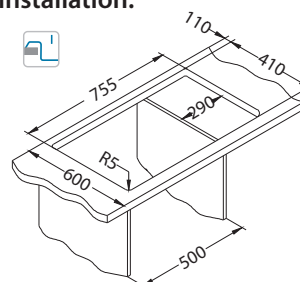

Installation: