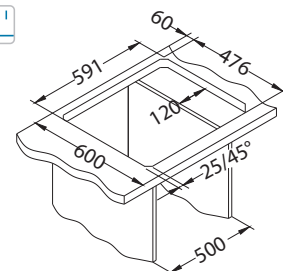

### Installation:

Size: 615 x 500 mm  
Bowl dimensions: 340 x 420 x 160 mm

surface	code	type	waste	Ø 35 mm	*packing
gold	1144999	reversible	3 1/2"	0	carton 1 / 14
copper	1145000	reversible	3 1/2"	0	carton 1 / 14
bronze	1145001	reversible	3 1/2"	0	carton 1 / 14
anthracite	1145002	reversible	3 1/2"	0	carton 1 / 14