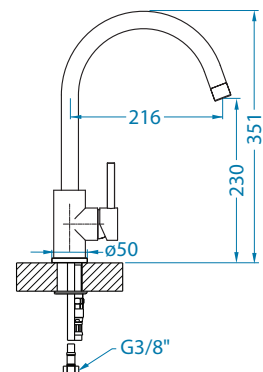

Arc 80

surface	code
white mat	1134890
black mat	1134889

Slim

surface	code
CHR	1134831

Arc 110

surface	code
CHR	1126720
G11	1126721
G22	1126722
G55	1126723
G81	1126724
G91	1126725

Santo

surface	code
G55	1129040
G91	1129041

Roxa

surface	code
CHR	1129038
G11	1129037
G55	1129036
G81	1129035
G91	1129039