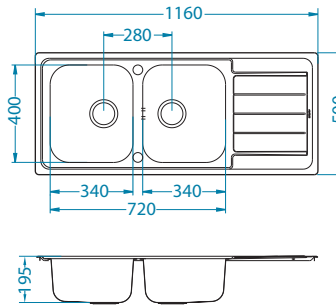

Size: 1160 x 500 mm
Bowl dimensions: 340 x 400 x 195 mm
340 x 400 x 195 mm

Accessories:

Chopping board safety glass 1063063
Strainer bowl stainless 1062602
Chopping board wooden 1064565
AllRound 1131412

surface	code	type	waste	Ø35 mm	*packing
SAT	1087975	reversible	3 1/2"	2x	carton 1 / 6

SAT - satin

Installation:

* Packing: pieces in a carton / pieces on a pallet