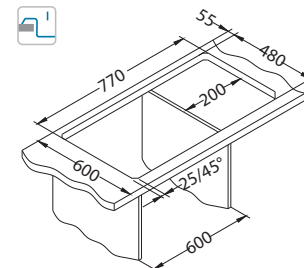

Installation: