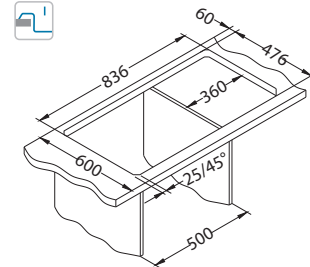

Installation: