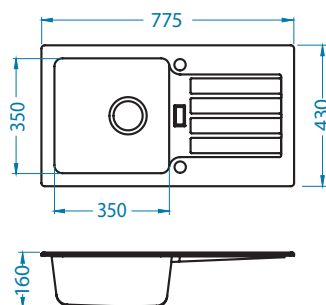

Size: 775 x 430 mm
Bowl dimensions: 350 x 350 x 160 mm

surface	code	type	waste	Ø35 mm	*packing
G11-arctic	1100886	reversible	3 1/2"	2x	carton 1 / 12
G55-beige	1076857	reversible	3 1/2"	2x	carton 1 / 12
G91-carbon	1076858	reversible	3 1/2"	2x	carton 1 / 12