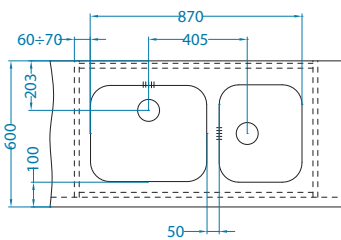

Cabinet width 1000 mm

Variant 10+Variant 40