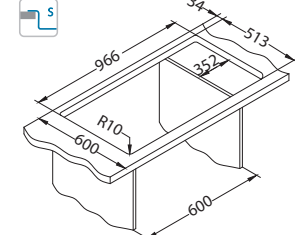

Installation*:

* F - installation needs specific treatment of worktop cut-out according to sink enclosed instructions