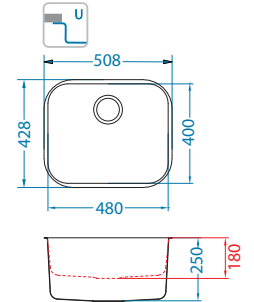

Accessories:

Waste
1130534

Waste Pop-Up
1127247

Waste kit
1130551

Waste kit Pop-Up
1127251

Chopping board
wooden
1016019

Detergent dispenser -
PEAR
1136559 - CHR