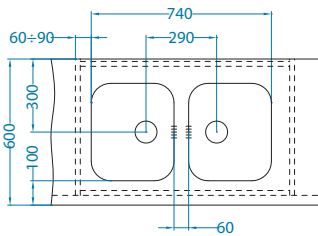

Cabinet width 900 mm

Variant 40-2x

Waste kit: 1130559
Waste kit Pop-up: 1127258