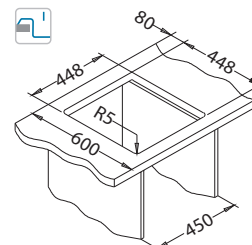

Installation: