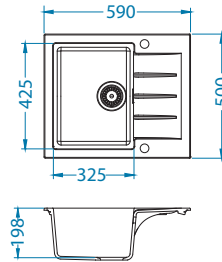

Cadit 10

Size: 590 x 500 mm
Bowl dimensions: 325 x 425 x 198 mm

surface	code	type	waste	ø35 mm	*packing
G11-arctic	1132017	reversible	3 1/2"	2x	carton 1 / 18
G81-concrete	1132020	reversible	3 1/2"	2x	carton 1 / 18
G22-terra	1132018	reversible	3 1/2"	2x	carton 1 / 18
G55-beige	1132019	reversible	3 1/2"	2x	carton 1 / 18
G91-carbon	1132021	reversible	3 1/2"	2x	carton 1 / 18

Accessories:

Chopping board
wooden
1133157

AllRound
1131412

Installation:

Cadit 20

Size: 790 x 500 mm
Bowl dimensions: 375 x 425 x 198 mm

surface	code	type	waste	ø35 mm	*packing
G11-arctic	1132022	reversible	3 1/2"	2x	carton 1 / 12
G81-concrete	1132025	reversible	3 1/2"	2x	carton 1 / 12
G22-terra	1132023	reversible	3 1/2"	2x	carton 1 / 12
G55-beige	1132024	reversible	3 1/2"	2x	carton 1 / 12
G91-carbon	1132026	reversible	3 1/2"	2x	carton 1 / 12

Accessories:

Chopping board
wooden
1133157

AllRound
1131412

Installation:

Cadit 40

Size: 860 x 500 mm
Bowl dimensions: 445 x 425 x 198 mm

surface	code	type	waste	ø35 mm	*packing
G11-arctic	1132027	reversible	3 1/2"	2x	carton 1 / 12
G81-concrete	1132030	reversible	3 1/2"	2x	carton 1 / 12
G22-terra	1132028	reversible	3 1/2"	2x	carton 1 / 12
G55-beige	1132029	reversible	3 1/2"	2x	carton 1 / 12
G91-carbon	1132031	reversible	3 1/2"	2x	carton 1 / 12

Accessories:

Chopping board
wooden
1133157

AllRound
1131412

Installation:

* Packing: pieces in a carton / pieces on a pallet