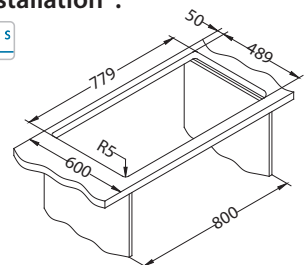

Installation*:

* F - installation needs specific treatment of worktop cut-out according to sink enclosed instructions