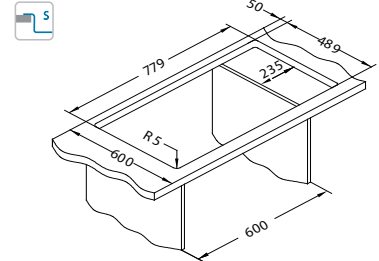

Installation*:

Accessories:

Strainer bowl stainless 1119835

Chopping board wooden 1080029

AllRound 1131412

* F - installation needs specific treatment of worktop cut-out according to sink enclosed instructions