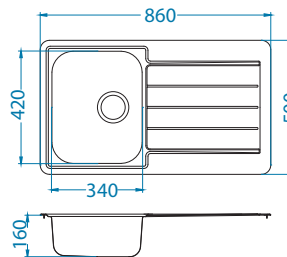

Accessories: