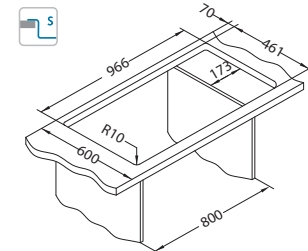

Installation*:

* F - installation needs specific treatment of worktop cut-out according to sink enclosed instructions