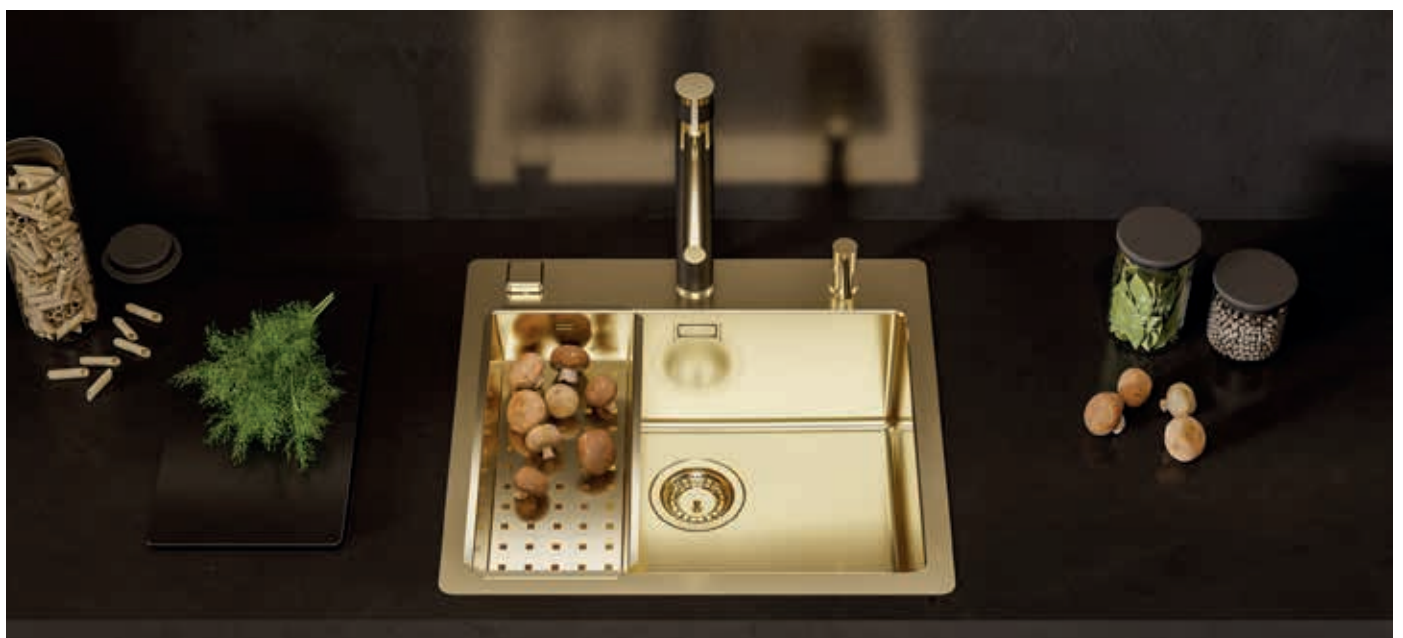

Accessories:

Waste trap (no waste)
1068989

Strainer bowl
1119836 - gold
1119837 - anthracite
1119839 - bronze
1119838 - copper

Chopping board
safety glass
1084835 - black

Chopping board
wooden
1080029

* F - installation needs specific treatment of worktop cut-out according to sink enclosed instructions.