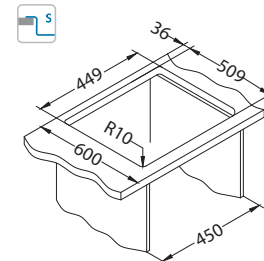

Installation*:

* F - installation needs specific treatment of worktop cut-out according to sink enclosed instructions.