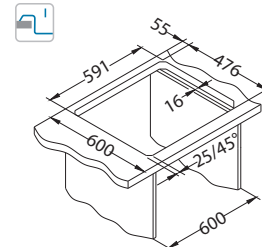

Installation: