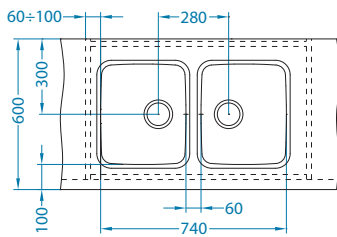

Luno bowl configurations [U]

Cabinet width 900 mm

Luno 20 - 2x