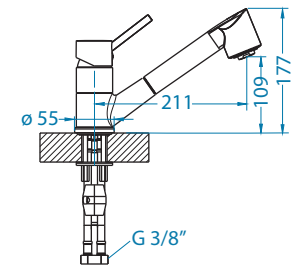

Romi - P

surface	code
CHR	1132176

Cleo - PS

surface	code
CHR	1088775
CHR	1088774

Lago

surface	code
CHR	1088773

Laguna

surface	code
CHR	1134826

Lyra - S

surface	code
CHR	1132184

* Packing: pieces in a carton