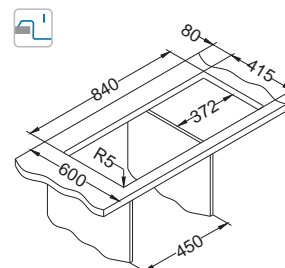

Installation:

Accessories:

Waste kit
1011717

Chopping board
wooden
1016018

Strainer basket
CHR
1109414