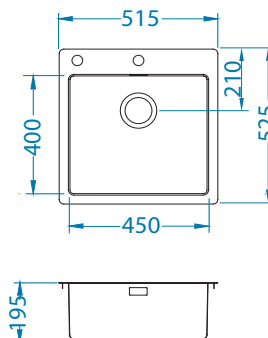

KMB - satin bowl, brushed surface