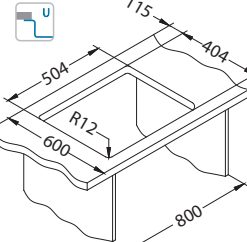

Installation*:

* F - installation needs specific treatment of worktop cut-out according to sink enclosed instructions.

* U - installation by means of undermounting set 1119093 (not enclosed).