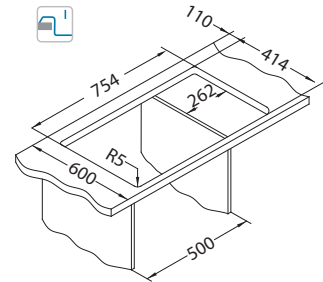

Installation: