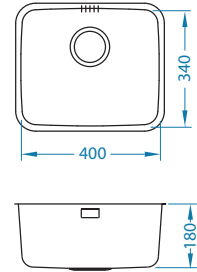

Accessories:

Waste
1130534

Waste Pop-Up
1127247

Waste kit
1130551

Waste kit Pop-Up
1127251

Chopping board
wooden
1016018

Chopping board
wooden
1016019

Detergent dispenser - PEAR
1136559 - CHR

AllRound
1131412