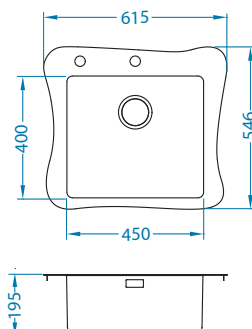

Jubilee

Size: 615 x 546 mm  
Bowl dimensions: 450 x 400 x 195 mm

Accessories:

**AllRound**  
1131412

surface	code	type	waste	Ø35 mm	*packing
KMB	1126054	single	3 1/2"	2x	carton 1 / 14

KMB - satin bowl, brushed surface