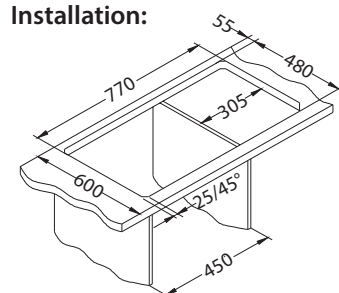

Installation: