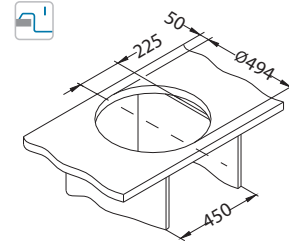

Installation: