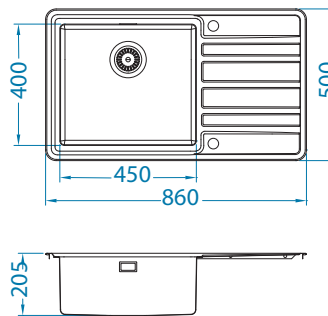

Size: 860 x 500 mm  
Bowl dimensions: 450 x 400 x 205 mm

Accessories:

Strainer bowl  
stainless  
1119835

Chopping board  
wooden  
1080029

AllRound  
1131412

Installation:

\* Packing: pieces in a carton / pieces on a pallet