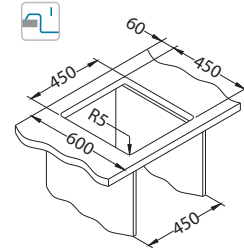

Installation: