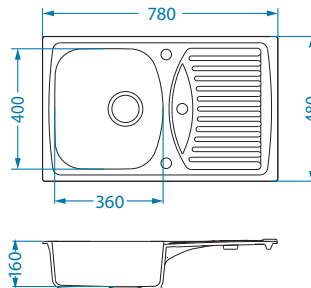

Galapagos 30

surface	code	type	waste	Ø35 mm	*packing
G11-arctic	1100882	reversible	3 1/2"	2x	carton 1 / 12
G55-beige	1091213	reversible	3 1/2"	2x	carton 1 / 12
G91-carbon	1091214	reversible	3 1/2"	2x	carton 1 / 12

Size: 770 x 430 mm
Bowl dimensions: 380 x 370 x 150 mm

Installation:

Record 30

surface	code	type	waste	Ø35 mm	*packing
G11-arctic	1130332	reversible	3 1/2"	2x	carton 1 / 12
G55-beige	1130330	reversible	3 1/2"	2x	carton 1 / 12
G91-carbon	1130331	reversible	3 1/2"	2x	carton 1 / 12

Size: 780 x 480 mm
Bowl dimensions: 360 x 400 x 160 mm

Installation:

Record 40

NEW 2023

surface	code	type	waste	Ø35 mm	*packing
G11-arctic	1144964	reversible	3 1/2"	/	carton 1 / 12
G55-beige	1144465	reversible	3 1/2"	/	carton 1 / 12
G91-carbon	1144466	reversible	3 1/2"	/	carton 1 / 12

Size: 780 x 480 mm
Bowl dimensions: 440 x 400 x 180 mm

Installation:

* Packing: pieces in a carton / pieces on a pallet