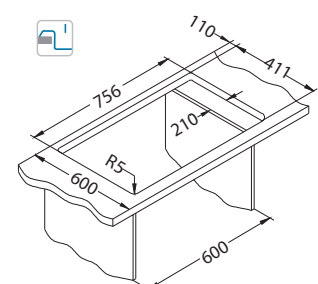

Installation: