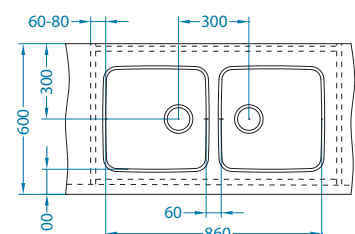

Luno 30-2x

Waste kit: 1130559
Waste kit Pop-up: 1127258