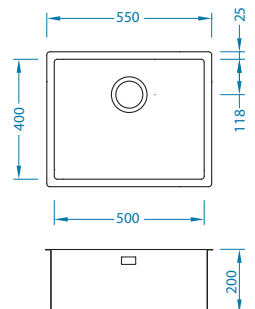

Quadrix 40

Size: 500 x 450 mm
Bowl dimensions: 450 x 400 x 200 mm

Accessories:

Waste kit
1130551

Waste kit
Pop-Up
1127251

Undermounting set
1119093

Strainer bowl
stainless
1119835

surface	code	type	waste	Ø35 mm	*packing
BRS	1102605	single	3 1/2"	/	carton 1 / 14

BRS - brushed

Installation*:

* F - installation needs specific treatment of worktop cut-out according to sink enclosed instructions.
* U - installation by means of undermounting set 1119093 (not enclosed).

Quadrix 50

Size: 550 x 450 mm
Bowl dimensions: 500 x 400 x 200 mm

Accessories:

Waste kit
1130551

Waste kit
Pop-Up
1127251

Undermounting set
1119093

Strainer bowl
stainless
1119835

surface	code	type	waste	Ø35 mm	*packing
BRS	1102606	single	3 1/2"	/	carton 1 / 14

BRS - brushed

Installation*:

* F - installation needs specific treatment of worktop cut-out according to sink enclosed instructions.
* U - installation by means of undermounting set 1119093 (not enclosed).

Quadrix 60

Size: 790 x 450 mm
Bowl dimensions: 740 x 400 x 200 mm

Accessories:

Waste kit
1130551

Waste kit
Pop-Up
1127251

Undermounting set
1119093

Strainer bowl
stainless
1119835

surface	code	type	waste	Ø35 mm	*packing
BRS	1092477	single	3 1/2"	/	carton 1 / 7

BRS - brushed

Installation*:

* F - installation needs specific treatment of worktop cut-out according to sink enclosed instructions.
* U - installation by means of undermounting set 1119093 (not enclosed).