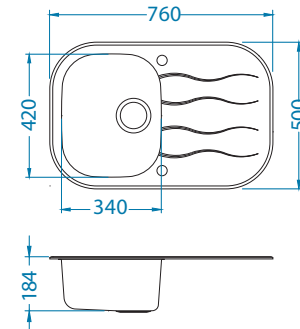

Wave 10

1127251

Size: 620 x 500 mm
Bowl dimensions: 340 x 420 x 175 mm

glass top	code	type	waste	ø35 mm	*packing
white RAL 9003	SAT 1102727	reversible	3 1/2"	2x	carton 1 / 12
black RAL 9005	SAT 1102726	reversible	3 1/2"	2x	carton 1 / 12
*SAT	1102936	reversible	3 1/2"	2x	carton 1 / 12

SAT - satin

* RAL/Graphics on request with min. resolution 250 dpi

Installation:

Accessories:

Chopping board
wooden
1016018

Wave 20

1127251

Size: 760 x 500 mm
Bowl dimensions: 340 x 420 x 175 mm

glass top	code	type	waste	ø35 mm	*packing
white RAL 9003	SAT 1102729	reversible	3 1/2"	2x	carton 1 / 6
black RAL 9005	SAT 1102728	reversible	3 1/2"	2x	carton 1 / 6
*SAT	1102940	reversible	3 1/2"	2x	carton 1 / 6

SAT - satin

* RAL/Graphics on request with min. resolution 250 dpi

Installation:

Accessories:

Chopping board
wooden
1016018

Wave 30

1127258

Size: 760 x 500 mm
Bowl dimensions: 340 x 420 x 175 mm
148 x 300 x 120 mm

glass top	code	type	waste	ø35 mm	*packing
white RAL 9003	SAT 1102741	reversible	3 1/2"	2x	carton 1 / 6
black RAL 9005	SAT 1102730	reversible	3 1/2"	2x	carton 1 / 6
*SAT	1102944	reversible	3 1/2"	2x	carton 1 / 6

SAT - satin

* RAL/Graphics on request with min. resolution 250 dpi

Installation:

Accessories:

Chopping board
wooden
1016018

Strainer bowl
stainless
1062602