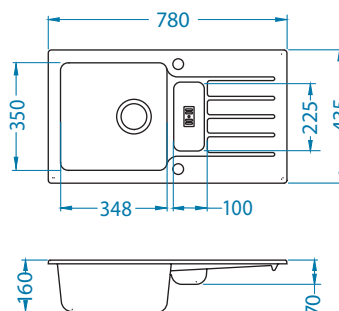

Size: 780 x 435 mm
Bowl dimensions: 348 x 350 x 160 mm
100 x 225 x 70 mm

surface	code	type	waste	∅35 mm	*packing
G11-arctic	1100890	reversible	3 1/2"	2x	carton 1 / 12
G55-beige	1089486	reversible	3 1/2"	2x	carton 1 / 12
G91-carbon	1089487	reversible	3 1/2"	2x	carton 1 / 12