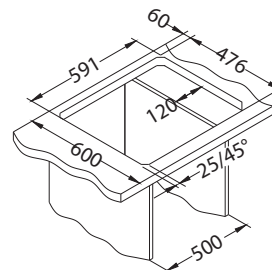

Installation: