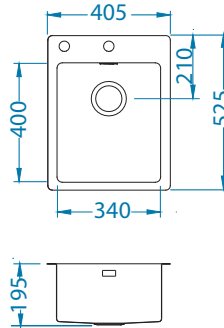

Pure Up 10

1123351

Size: 405 x 525 mm
Bowl dimensions: 340 x 400 x 195 mm

Accessories:

Strainer bowl
stainless
1119835

Chopping board
wooden
1080029

Chopping board
safety glass
1084835 - black

ALVEUS TriTop 340
1084327

surface	code	type	waste	Ø35 mm	*packing
KMB	1123785	single	3 1/2"	2x	carton 1 / 14

KMB - satin bowl, brushed surface

Installation*:

* F - installation needs specific treatment of worktop cut-out according to sink enclosed instructions.

Pure Up 20

1123351

Size: 465 x 525 mm
Bowl dimensions: 400 x 400 x 195 mm

Accessories:

Strainer bowl
stainless
1119835

Chopping board
wooden
1080029

Chopping board
safety glass
1084835 - black

ALVEUS TriTop 400
1084325

surface	code	type	waste	Ø35 mm	*packing
KMB	1123786	single	3 1/2"	2x	carton 1 / 14

KMB - satin bowl, brushed surface

Installation*:

* F - installation needs specific treatment of worktop cut-out according to sink enclosed instructions.

Pure Up 30

1123351

Size: 515 x 525 mm
Bowl dimensions: 450 x 400 x 195 mm

Accessories:

Strainer bowl
stainless
1119835

Chopping board
wooden
1080029

Chopping board
safety glass
1084835 - black

ALVEUS TriTop 400
1084325

surface	code	type	waste	Ø35 mm	*packing
KMB	1123787	single	3 1/2"	2x	carton 1 / 14

KMB - satin bowl, brushed surface

Installation*:

* F - installation needs specific treatment of worktop cut-out according to sink enclosed instructions.