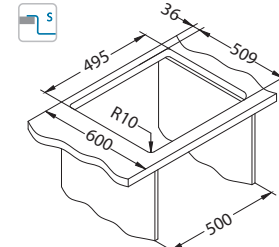

Installation*:

* F - installation needs specific treatment of worktop cut-out according to sink enclosed instructions.