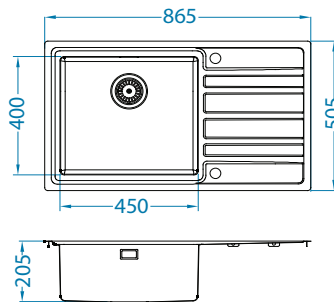

SAT - satin

Size: 865 x 505 mm  
Bowl dimensions: 450 x 400 x 205 mm

Installation\*:

Accessories:

Strainer bowl stainless 1119835

Chopping board wooden 1080029

AllRound 1131412

\* F - installation needs specific treatment of worktop cut-out according to sink enclosed instructions