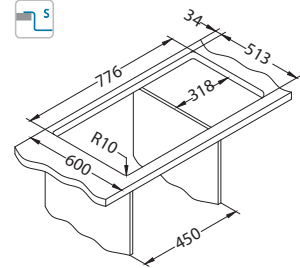

Installation*:

* F - installation needs specific treatment of worktop cut-out according to sink enclosed instructions