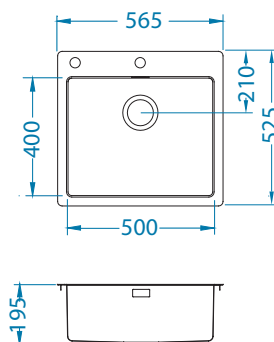

Size: 565 x 525 mm
Bowl dimensions: 500 x 400 x 195 mm

Accessories:

surface	code	type	waste	Ø35 mm	*packing
KMB	1122385	single	3¹/₂"	2x	carton 1 / 14

KMB - satin bowl, brushed surface

Installation*:

* F - installation needs specific treatment of worktop cut-out according to sink enclosed instructions

* Packing: pieces in a carton / pieces on a pallet