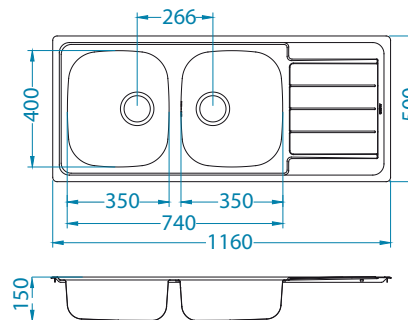

Line 90

1130555

1020092*

surface	code	type	waste	Ø35 mm	*packing
NAT	1066751	reversible	3 1/2"	0	sleeve 0 / 30
NAT	1065687*	reversible	1 1/2"	0	sleeve 0 / 30

NAT - smooth

Size: 790 x 500 mm
Bowl dimensions: 340 x 420 x 160 mm
340 x 420 x 160 mm

Installation:

Accessories:

Chopping board safety glass 1063063
Strainer bowl stainless 1062602
Chopping board wooden 1064565
AllRound 1131412

Line 100

1130555

surface	code	type	waste	Ø35 mm	*packing
NAT	1087978	reversible	3 1/2"	0	sleeve 0 / 30

NAT - smooth

Size: 1160 x 500 mm
Bowl dimensions: 350 x 400 x 150 mm
350 x 400 x 150 mm

Installation:

Line 110

1130551

surface	code	type	waste	Ø35 mm	*packing
NAT	1122317	reversible	3 1/2"	0	sleeve 0 / 60

NAT - smooth

Size: 615 x 500 mm
Bowl dimensions: 340 x 420 x 160 mm

Installation:

Accessories:

Chopping board safety glass 1063063
Strainer bowl stainless 1062602
Chopping board wooden 1064565
AllRound 1131412

* Packing: pieces in a carton / pieces on a pallet