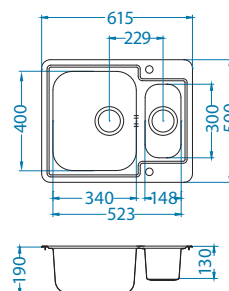

Line Maxim 10

Size: 980 x 500 mm
Bowl dimensions: 340 x 400 x 190 mm
148 x 300 x 130 mm

surface	code	type	waste	Ø35 mm	*packing
	SAT 1085943	reversible	3 1/2"	2x	carton 1 / 12 sleeve 0 / 30
	SAT 1089610*	reversible	3 1/2"	/	

SAT - satin

Installation:

Accessories:

Chopping board safety glass 1063063
Strainer bowl stainless 1062602
Chopping board wooden 1064565
AllRound 1131412

Line Maxim 20

Size: 860 x 500 mm
Bowl dimensions: 340 x 400 x 190 mm

surface	code	type	waste	Ø35 mm	*packing
	SAT 1085945	reversible	3 1/2"	2x	carton 1 / 12 sleeve 0 / 30
	SAT 1089611*	reversible	3 1/2"	/	

SAT - satin

Installation:

Accessories:

Chopping board safety glass 1063063
Strainer bowl stainless 1062602
Chopping board wooden 1064565
AllRound 1131412

Line Maxim 50

Size: 615 x 500 mm
Bowl dimensions: 340 x 400 x 190 mm
148 x 300 x 130 mm

surface	code	type	waste	Ø35 mm	*packing
	SAT 1085946	reversible	3 1/2"	2x	carton 1 / 14 sleeve 0 / 60
	SAT 1089612*	reversible	3 1/2"	/	

SAT - satin

Installation:

Accessories:

Chopping board safety glass 1063063
Strainer bowl stainless 1062602
Chopping board wooden 1064565
AllRound 1131412

* Packing: pieces in a carton / pieces on a pallet