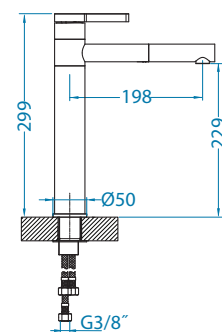

Laguna Monarch

surface	code
gold	1134828
copper	1134830
bronze	1134829
anthracite	1134827

Zeos-P Monarch

surface	code
gold	1136501
copper	1136502
bronze	1136503
anthracite	1136504

Zina Monarch

surface	code
gold	1136509
copper	1136510
bronze	1136511
anthracite	1136512

Oz Monarch

surface	code
gold	1134858
copper	1134857
bronze	1134855
anthracite	1134854