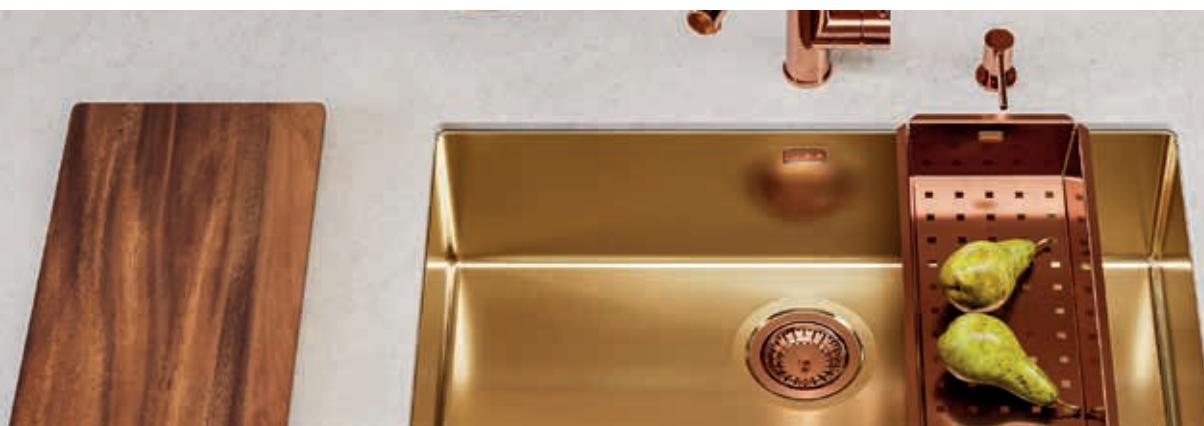

KITCHEN SINK			WASTE		WASTE TRAP	ACCESSORIES				
model	color	code	color	code	single					
						1084835	1087883	1080029	see pg.185	
Monarch Pure 30 	gold	1106867	gold	1144845	1068989	•	•	•	•	
	bronze	1107052	bronze	1144848		•	•	•	•	
	copper	1122708	copper	1144846		•	•	•	•	
	anthracite	1106868	anthracite	1144847		•	•	•	•	
Monarch Pure 70 	gold	1141619	gold	1144845	1068989	•	•	•	•	
	bronze	1141621	bronze	1144848		•	•	•	•	
	copper	1141620	copper	1144846		•	•	•	•	
	anthracite	1141622	anthracite	1144847		•	•	•	•	
Monarch Form 30 	gold	1070808	gold	1144845						
	bronze	1103818	bronze	1144848						
	copper	1070807	copper	1144846						
	anthracite	1078583	anthracite	1144847						

KITCHEN SINK			WASTE		WASTE [no overflow]		ACCESSORIES		
model	color	code	color	code	color	code			
							1063063	1064565	see pg.185
Monarch Line 10 	gold	1078566	gold	1144845	gold	1127123	•	•	•
	bronze	1103785	bronze	1144848	bronze	1127127	•	•	•
	copper	1078567	copper	1144846	copper	1127128	•	•	•
	anthracite	1078568	anthracite	1144847	anthracite	1127126	•	•	•
Monarch Line 20 	gold	1068988	gold	1144845			•	•	•
	bronze	1103786	bronze	1144848			•	•	•
	copper	1068985	copper	1144846			•	•	•
	anthracite	1078569	anthracite	1144847			•	•	•
Monarch Line 110 	gold	1144999	gold	1144845			•	•	•
	bronze	1145001	bronze	1144848			•	•	•
	copper	1145000	copper	1144846			•	•	•
	anthracite	1145002	anthracite	1144847			•	•	•