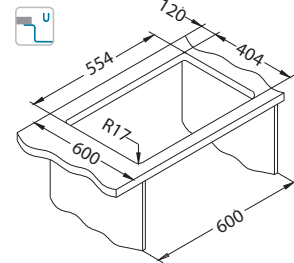

Installation: