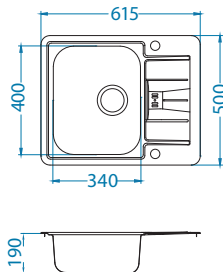

Line Maxim 60

Size: 615 x 500 mm
Bowl dimensions: 340 x 400 x 190 mm

Accessories:

Chopping board safety glass 1063063
Strainer bowl stainless 1062602
Chopping board wooden 1064565
AllRound 1131412

surface	code	type	waste	Ø35 mm	*packing
SAT	1085947	reversible	3 1/2"	2x	carton 1 / 14
SAT	1089613*	reversible	3 1/2"	/	sleeve 0 / 60

SAT - satin

Installation:

Line Maxim 70

Size: 790 x 500 mm
Bowl dimensions: 340 x 400 x 190 mm
148 x 300 x 130 mm

Accessories:

Chopping board safety glass 1063063
Strainer bowl stainless 1062602
Chopping board wooden 1064565
AllRound 1131412

surface	code	type	waste	Ø35 mm	*packing
SAT	1085948	reversible	3 1/2"	2x	carton 1 / 12
SAT	1089614*	reversible	3 1/2"	/	sleeve 0 / 30

SAT - satin

Installation:

Line Maxim 80

Size: 790 x 500 mm
Bowl dimensions: 340 x 400 x 190 mm

Accessories:

Chopping board safety glass 1063063
Strainer bowl stainless 1062602
Chopping board wooden 1064565
AllRound 1131412

surface	code	type	waste	Ø35 mm	*packing
SAT	1100216	reversible	3 1/2"	2x	carton 1 / 12

SAT - satin

Installation: