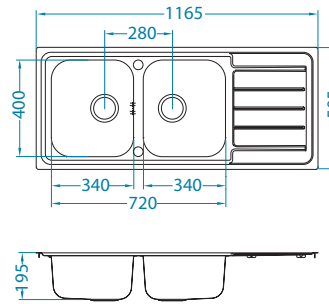

Installation*: