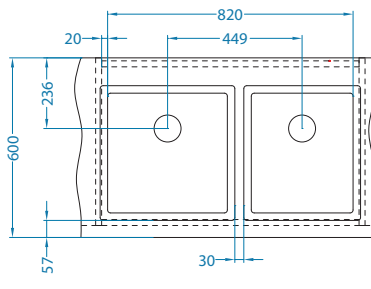

QUADRIX 20+30-FS