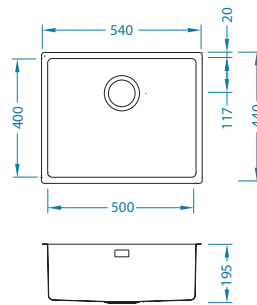

Accessories:

Waste kit
1130551

Waste kit
Pop-Up
1127251

Strainer bowl
stainless
1119835

Chopping board
wooden
1080029