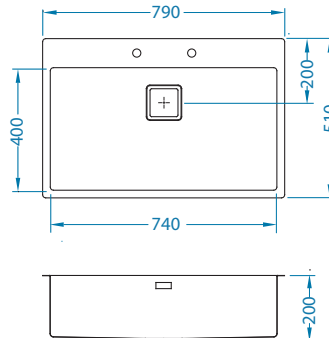

Stylux 10

surface	code	type	waste	Ø35 mm	*packing
BRS	1084278	single	square	2x	carton 1 / 14

BRS - brushed

Size: 450 x 510 mm
Bowl dimensions: 400 x 400 x 200 mm

Installation*:

* F - installation needs specific treatment of worktop cut-out according to sink enclosed instructions.

Accessories:

Stylux 40

surface	code	type	waste	Ø35 mm	*packing
BRS	1084292	single	square	2x	carton 1 / 7

BRS - brushed

Size: 790 x 510 mm
Bowl dimensions: 740 x 400 x 200 mm

Installation*:

* F - installation needs specific treatment of worktop cut-out according to sink enclosed instructions.

Accessories:

Stylux 50

surface	code	type	waste	Ø35 mm	*packing
BRS	1084293	left	square	2x	carton 1 / 7
BRS	1084294	right			

BRS - brushed

Size: 860 x 510 mm
Bowl dimensions: 400 x 400 x 200 mm

Installation*:

* F - installation needs specific treatment of worktop cut-out according to sink enclosed instructions.

Accessories: