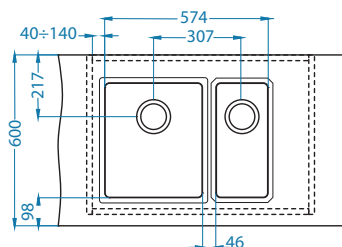

Monarch Kombino bowl configurations

Cabinet width 800 mm

KOMBINO 20 + KOMBINO 10