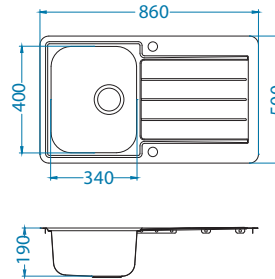

Line Maxim 10

Size: 980 x 500 mm
Bowl dimensions: 340 x 400 x 190 mm
148 x 300 x 130 mm

surface	code	type	waste	Ø35 mm	*packing
	SAT 1085943	reversible	3 1/2"	2x	carton 1 / 12 sleeve 0 / 30
	SAT 1089610*	reversible	3 1/2"	/	

SAT - satin

Installation:

Accessories:

Chopping board safety glass 1063063
Strainer bowl stainless 1062602
Chopping board wooden 1064565
AllRound 1131412

Line Maxim 20

Size: 860 x 500 mm
Bowl dimensions: 340 x 400 x 190 mm

surface	code	type	waste	Ø35 mm	*packing
	SAT 1085945	reversible	3 1/2"	2x	carton 1 / 12 sleeve 0 / 30
	SAT 1089611*	reversible	3 1/2"	/	

SAT - satin

Installation:

Accessories:

Chopping board safety glass 1063063
Strainer bowl stainless 1062602
Chopping board wooden 1064565
AllRound 1131412

Line Maxim 50

Size: 615 x 500 mm
Bowl dimensions: 340 x 400 x 190 mm
148 x 300 x 130 mm

surface	code	type	waste	Ø35 mm	*packing
	SAT 1085946	reversible	3 1/2"	2x	carton 1 / 14 sleeve 0 / 60
	SAT 1089612*	reversible	3 1/2"	/	

SAT - satin

Installation:

Accessories:

Chopping board safety glass 1063063
Strainer bowl stainless 1062602
Chopping board wooden 1064565
AllRound 1131412

* Packing: pieces in a carton / pieces on a pallet