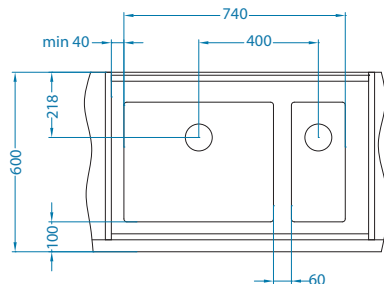

QUADRIX 10+50-U