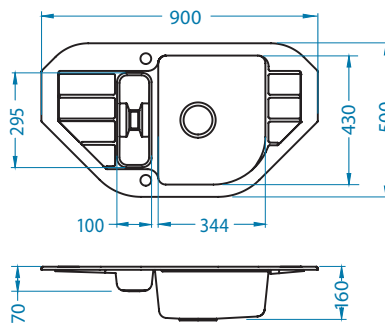

Niagara 40

Size: 775 x 435 mm
Bowl dimensions: 357 x 360 x 160 mm

surface	code	type	waste	∅35 mm	*packing
G11-arctic	1100887	reversible	3 1/2"	2x	carton 1 / 12
G55-beige	1076859	reversible	3 1/2"	2x	carton 1 / 12
G91-carbon	1076860	reversible	3 1/2"	2x	carton 1 / 12

Installation:

Niagara 60

Size: 900 x 500 mm
Bowl dimensions: 344 x 430 x 160 mm
100 x 295 x 70 mm

surface	code	type	waste	∅35 mm	*packing
G11-arctic	1100889	corner	3 1/2"	2x	carton 1 / 9
G55-beige	1090939	corner	3 1/2"	2x	carton 1 / 9
G91-carbon	1090940	corner	3 1/2"	2x	carton 1 / 9

Installation:

Niagara 70

Size: 780 x 435 mm
Bowl dimensions: 348 x 350 x 160 mm
100 x 225 x 70 mm

surface	code	type	waste	∅35 mm	*packing
G11-arctic	1100890	reversible	3 1/2"	2x	carton 1 / 12
G55-beige	1089486	reversible	3 1/2"	2x	carton 1 / 12
G91-carbon	1089487	reversible	3 1/2"	2x	carton 1 / 12

Installation: