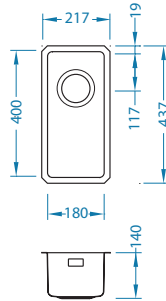

Kombino 10

Size: 217 x 437 mm
Bowl dimensions: 180 x 400 x 140 mm

surface	code	type	waste	Ø35 mm	*packing
SAT	1100233	single	3 1/2"	/	carton 1 / 15

SAT - satin

Installation:

Accessories:

Waste kit 1130551	Waste kit Pop-Up 1127251	Strainer bowl stainless 1119835	AllRound 1131412

Kombino 20

Size: 380 x 440 mm
Bowl dimensions: 340 x 400 x 195 mm

surface	code	type	waste	Ø35 mm	*packing
SAT	U	single	3 1/2"	/	carton 1 / 14
KMB	F/S	single	3 1/2"	/	carton 1 / 14

SAT - satin
KMB - satin bowl, brushed surface

Installation*:

* F - installation needs specific treatment of worktop cut-out according to sink enclosed instructions

Accessories:

Waste kit 1130551	Waste kit Pop-Up 1127251	Strainer bowl stainless 1119835	Chopping board wooden 1080029

Kombino 30

Size: 440 x 440 mm
Bowl dimensions: 400 x 400 x 195 mm

surface	code	type	waste	Ø35 mm	*packing
SAT	U	single	3 1/2"	/	carton 1 / 14
KMB	F/S	single	3 1/2"	/	carton 1 / 14

SAT - satin
KMB - satin bowl, brushed surface

Installation*:

* F - installation needs specific treatment of worktop cut-out according to sink enclosed instructions

Accessories:

Waste kit 1130551	Waste kit Pop-Up 1127251	Strainer bowl stainless 1119835	Chopping board wooden 1080029

* Packing: pieces in a carton / pieces on a pallet