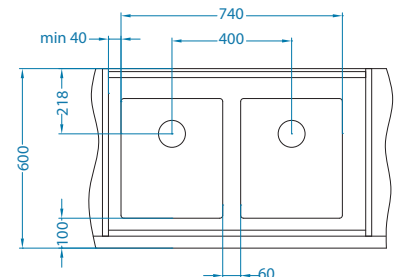

## Monarch Quadrix bowl configurations

Cabinet width 900 mm

QUADRIX 20+20-FS

QUADRIX 20+30-FS

QUADRIX 20+20-U