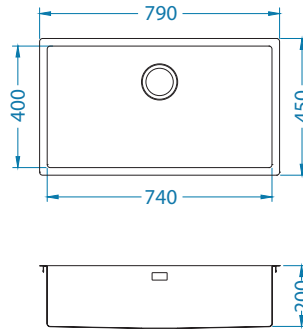

Accessories:

Waste trap (no waste)
1068989

Waste trap (no waste)
1033153

Undermounting set
1119093

Strainer bowl
1119836 - gold
1119837 - anthracite
1119839 - bronze
1119838 - copper