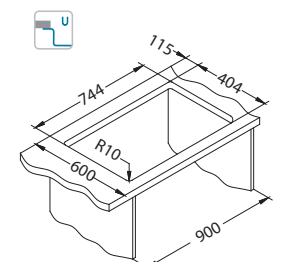

Installation*:

* F - installation needs specific treatment of worktop cut-out according to sink enclosed instructions.
* U - installation by means of undermounting set 1119093 (not enclosed).