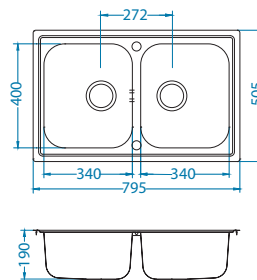

Line Maxim 60

1127248

Size: 620 x 505 mm
Bowl dimensions: 340 x 400 x 190 mm

Accessories:

Chopping board safety glass 1063063
Strainer bowl stainless 1062602
Chopping board wooden 1064565
AllRound 1131412

surface	code	type	waste	Ø35 mm	*packing
SAT	1085959	reversible	3 1/2"	2x	carton 1 / 14

SAT - satin

Installation*:

* F - installation needs specific treatment of worktop cut-out according to sink enclosed instructions

Line Maxim 70

1127257

Size: 795 x 505 mm
Bowl dimensions: 340 x 400 x 190 mm
148 x 300 x 130 mm

Accessories:

Chopping board safety glass 1063063
Strainer bowl stainless 1062602
Chopping board wooden 1064565
AllRound 1131412

surface	code	type	waste	Ø35 mm	*packing
SAT	1085960	reversible	3 1/2"	2x	carton 1 / 12

SAT - satin

Installation*:

* F - installation needs specific treatment of worktop cut-out according to sink enclosed instructions

Line Maxim 90

1127257

Size: 795 x 505 mm
Bowl dimensions: 340 x 400 x 190 mm
340 x 400 x 190 mm

Accessories:

Chopping board safety glass 1063063
Strainer bowl stainless 1062602
Chopping board wooden 1064565
AllRound 1131412

surface	code	type	waste	Ø35 mm	*packing
SAT	1092002	reversible	3 1/2"	2x	carton 1 / 12

SAT - satin

Installation*:

* F - installation needs specific treatment of worktop cut-out according to sink enclosed instructions