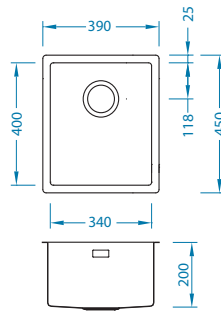

Size: 390 x 450 mm
Bowl dimensions: 340 x 400 x 200 mm

surface	code	type	waste	Ø35 mm	*packing
BRS	1102603	single	3 1/2"	/	carton 1 / 14

BRS - brushed