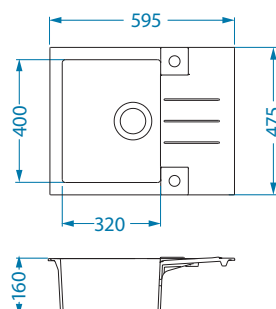

1105296

Size: 595 x 475 mm
Bowl dimensions: 320 x 400 x 160 mm

surface	code	type	waste	Ø35 mm	*packing
G11-arctic	1090947	reversible	3 1/2"	2x	carton 1 / 15
G81-concrete	1122741	reversible	3 1/2"	2x	carton 1 / 15
G22-terra	1090948	reversible	3 1/2"	2x	carton 1 / 15
G55-beige	1090950	reversible	3 1/2"	2x	carton 1 / 15
G91-carbon	1090951	reversible	3 1/2"	2x	carton 1 / 15