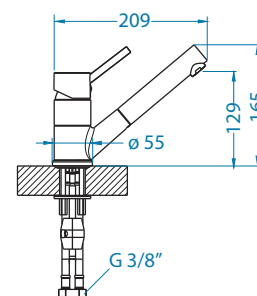

Azeta - P

surface	code
CHR	1096119

Cleo - P

surface	code
CHR-BR	1088776

Elia

surface	code
CHR	1129024

Oz

surface	code
black mat	1136515
CHR	1134856

Cleo

surface	code
G11	1107682
G02M	1107683
G05M	1107687