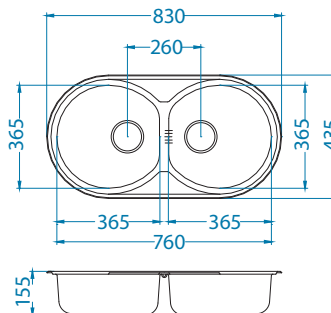

Accessories:

Waste kit
1130554