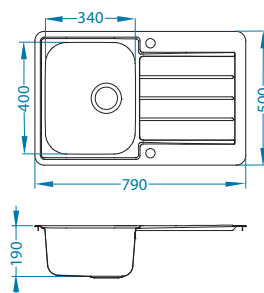

Line Maxim 60

Size: 615 x 500 mm
Bowl dimensions: 340 x 400 x 190 mm

Accessories:

Chopping board safety glass 1063063
Strainer bowl stainless 1062602
Chopping board wooden 1064565
AllRound 1131412

surface	code	type	waste	Ø35 mm	*packing
SAT	1085947	reversible	3 1/2"	2x	carton 1 / 14
SAT	1089613*	reversible	3 1/2"	/	sleeve 0 / 60

SAT - satin

Installation:

Line Maxim 70

Size: 790 x 500 mm
Bowl dimensions: 340 x 400 x 190 mm
148 x 300 x 130 mm

Accessories:

Chopping board safety glass 1063063
Strainer bowl stainless 1062602
Chopping board wooden 1064565
AllRound 1131412

surface	code	type	waste	Ø35 mm	*packing
SAT	1085948	reversible	3 1/2"	2x	carton 1 / 12
SAT	1089614*	reversible	3 1/2"	/	sleeve 0 / 30

SAT - satin

Installation:

Line Maxim 80

Size: 790 x 500 mm
Bowl dimensions: 340 x 400 x 190 mm

Accessories:

Chopping board safety glass 1063063
Strainer bowl stainless 1062602
Chopping board wooden 1064565
AllRound 1131412

surface	code	type	waste	Ø35 mm	*packing
SAT	1100216	reversible	3 1/2"	2x	carton 1 / 12

SAT - satin

Installation: