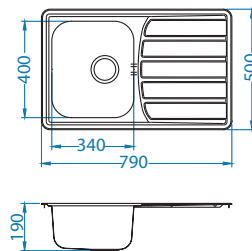

Zoom Maxim 10

1130551

Size: 615 x 500 mm
Bowl dimensions: 340 x 400 x 190 mm

surface	code	type	waste	Ø35 mm	*packing
SAT	1100215	reversible	3 1/2"	/	sleeve 0 / 60

SAT - satin

Installation:

Accessories:

Chopping board wooden 1016018
Strainer basket CHR 1109414
Strainer bowl stainless 1062602
AllRound 1131412

Zoom Maxim 20

1130551

Size: 790 x 500 mm
Bowl dimensions: 340 x 400 x 190 mm

surface	code	type	waste	Ø35 mm	*packing
SAT	1108173	reversible	3 1/2"	/	sleeve 0 / 30

SAT - satin

Installation:

Accessories:

Chopping board wooden 1016018
Strainer basket CHR 1109414
Strainer bowl stainless 1062602
AllRound 1131412

Zoom Maxim 30

1130551

Size: 860 x 500 mm
Bowl dimensions: 340 x 400 x 195 mm

surface	code	type	waste	Ø35 mm	*packing
SAT	1108176	reversible	3 1/2"	/	sleeve 0 / 30

SAT - satin

Installation:

Accessories:

Chopping board wooden 1016018
Strainer basket CHR 1109414
Strainer bowl stainless 1062602
AllRound 1131412