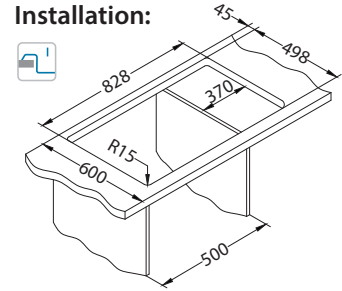

Installation: