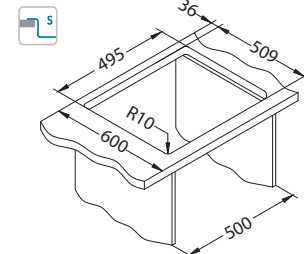

Installation*: