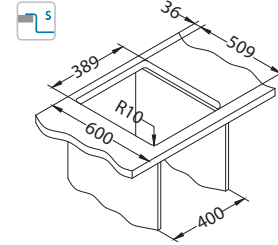

Installation*:

* F - installation needs specific treatment of worktop cut-out according to sink enclosed instructions.