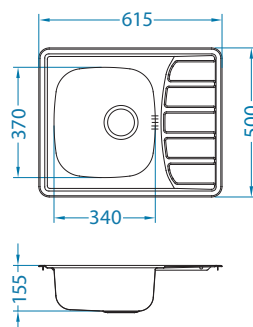

Zoom 10

Size: 615 x 500 mm
Bowl dimensions: 340 x 370 x 155 mm

Accessories:

Waste kit 1130551
Chopping board lwooden 1016018
Strainer basket CHR 1109414
AllRound 1131412

surface	code	type	waste	Ø35 mm	*packing
NAT	1098940	reversible	3 1/2"	/	sleeve 0 / 64
LEI	1098941	reversible	3 1/2"	/	sleeve 0 / 64

NAT - smooth
LEI - leinen

Installation:

Zoom 20

Size: 790 x 500 mm
Bowl dimensions: 340 x 370 x 155 mm

Accessories:

Waste kit 1130551
Chopping board lwooden 1016018
Strainer basket CHR 1109414
AllRound 1131412

surface	code	type	waste	Ø35 mm	*packing
NAT	1098938	reversible	3 1/2"	/	sleeve 0 / 32
LEI	1098939	reversible	3 1/2"	/	sleeve 0 / 32

NAT - smooth
LEI - leinen

Installation:

Zoom 30

Size: 860 x 500 mm
Bowl dimensions: 340 x 370 x 160 mm

Accessories:

Waste kit 1130551
Chopping board lwooden 1016018
Strainer basket CHR 1109414
AllRound 1131412

surface	code	type	waste	Ø35 mm	*packing
NAT	1098773	reversible	3 1/2"	/	sleeve 0 / 32
LEI	1098842	reversible	3 1/2"	/	sleeve 0 / 32

NAT - smooth
LEI - leinen

Installation: