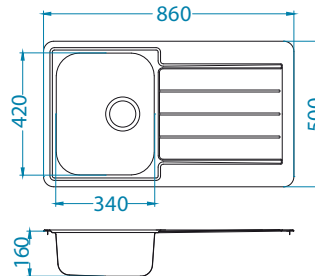

Line 20

1130551

Size: 860 x 500 mm
Bowl dimensions: 340 x 420 x 160 mm

surface	code	type	waste	Ø35 mm	*packing
NAT	1065560	reversible	3 1/2"	0	sleeve 0 / 30
LEI	1065579	reversible	3 1/2"	0	sleeve 0 / 30

NAT - smooth

Installation:

Accessories:

Chopping board safety glass 1063063
Strainer bowl stainless 1062602
Chopping board wooden 1064565
AllRound 1131412

Line 40

1130555

Size: 985 x 500 mm
Bowl dimensions: 340 x 420 x 160 mm
148 x 300 x 80 mm

surface	code	type	waste	Ø35 mm	*packing
NAT	1065674	reversible	3 1/2"	0	sleeve 0 / 30
LEI	1085940	reversible	3 1/2"	0	sleeve 0 / 30

NAT - smooth
LEI - leinen

Installation:

Accessories:

Chopping board safety glass 1063063
Strainer bowl stainless 1062602
Chopping board wooden 1064565
AllRound 1131412

Line 50

1130555

Size: 615 x 500 mm
Bowl dimensions: 340 x 420 x 160 mm
148 x 300 x 80 mm

surface	code	type	waste	Ø35 mm	*packing
NAT	1065676	reversible	3 1/2"	0	sleeve 0 / 60

NAT - smooth

Installation:

Accessories:

Chopping board safety glass 1063063
Strainer bowl stainless 1062602
Chopping board wooden 1064565
AllRound 1131412