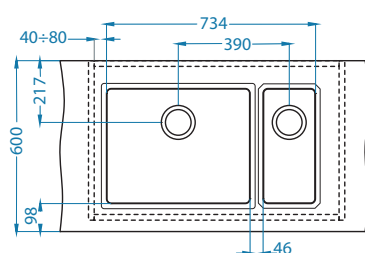

KOMBINO 50 + KOMBINO 10