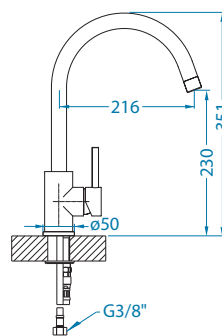

Elza

surface	code
SAT	1129028
G11	1129025
G02M	1129027
G03M	1129026
G04M	1129029
G05M	1129030

Quadra

surface	code
CHR	1126719

Selma

surface	code
CHR	1144971
G55	1129042
G91	1129043

Colours: GRANITAL

	AQUILA	DUAL	ROXA	ARC 110	ZINA	SIROS-P	SELMA	ZENIT	CLEO	DELOS-P	ELZA	SANTO
G11-arctic	1139806	1139810	1129037	1126721	1129058	1129046		1119873	1107682		1129025	
G22-terra				1126722				1123572				
G55-beige	1139807	1139811	1129036	1126723		1129045	1129042	1119874		1129020		1129040
G81-concrete			1129035	1126724		1129044		1123573		1129019		
G91-carbon	1139808	1139812	1129039	1126725		1129048	1129043	1119875		1129022		1129041
G02M-pebble					1129059				1107683		1129027	
G03M-chocolate					1129056						1129026	
G04M-steel					1129060						1129029	
G05M-twilight					1129061				1107687		1129030