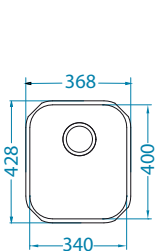

Accessories:

Waste
1130534

Waste Pop-Up
1127247

Waste kit
1130551

Waste kit Pop-Up
1127251

Chopping board
wooden
1016019

Strainer bowl
stainless
1062602