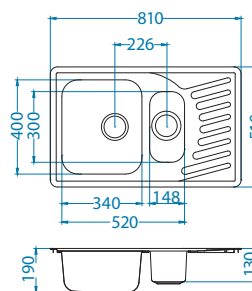

Elegant 40

1130555

Size: 810 x 510 mm
Bowl dimensions: 340 x 400 x 190 mm
340 x 400 x 190 mm

Accessories:

Chopping board wooden 1016018
Strainer basket CHR 1109414
Strainer bowl stainless 1062602
AllRound 1131412

surface	code	type	waste	Ø35 mm	*packing
SAT	1009383	reversible	3 1/2"	/	sleeve 0 / 30

SAT - satin

Installation:

Elegant 70

1130555

Size: 1110 x 510 mm
Bowl dimensions: 340 x 400 x 190 mm
340 x 400 x 190 mm

Accessories:

Chopping board wooden 1016018
Strainer basket CHR 1109414
Strainer bowl stainless 1062602
AllRound 1131412

surface	code	type	waste	Ø35 mm	*packing
SAT	*1009386	reversible	3 1/2"	/	sleeve 0 / 30

SAT - satin

*Available until stocks last!

Installation:

Elegant 110

1130555

Size: 810 x 510 mm
Bowl dimensions: 340 x 400 x 190 mm
148 x 300 x 130 mm

Accessories:

Chopping board wooden 1016018
Strainer basket CHR 1109414
Strainer bowl stainless 1062602
AllRound 1131412

surface	code	type	waste	Ø35 mm	*packing
SAT	1009247	reversible	3 1/2"	/	sleeve 0 / 30

SAT - satin

Installation: