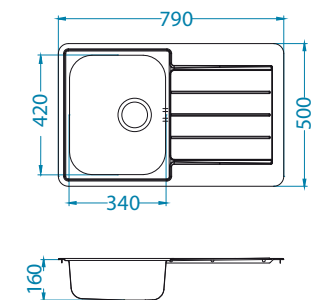

Accessories:

Chopping board
safety glass
1063063

Strainer bowl
stainless
1062602

Chopping board
wooden
1064565

AllRound
1131412

surface	code	type	waste	Ø35 mm	*packing
NAT	1066750	reversible	3 1/2"	0	sleeve 0 / 30
NAT	1065686*	reversible	1 1/2"	0	sleeve 0 / 30
LEI	1076801	reversible	3 1/2"	0	sleeve 0 / 30

NAT - smooth
LEI - leinen