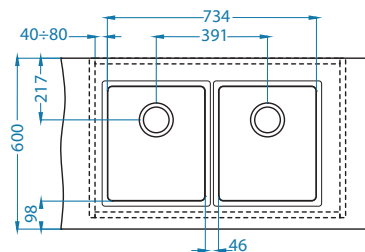

Cabinet width 900 mm

KOMBINO 20 - 2X