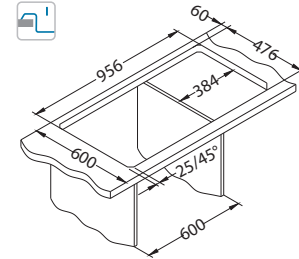

Installation: