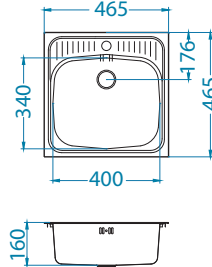

Basic 130

Size: 465 x 465 mm
Bowl dimensions: 340 x 400 x 160 mm

Accessories:

Waste kit
1011717

Chopping board
wooden
1016018

Strainer basket
CHR
1109414

surface	code	type	waste	ø35 mm	*packing
NAT	1008825	single	1 1/2"	/	sleeve 0 / 68

NAT - smooth

Installation:

Basic 140

Size: 465 x 465 mm
Bowl dimensions: 340 x 400 x 185 mm

Accessories:

Waste kit
1130537

Chopping board
wooden
1016018

Strainer basket
CHR
1109414

surface	code	type	waste	ø35 mm	*packing
SAT	1100905	single	3 1/2"	/	sleeve 0 / 60

SAT- satin

Installation:

Basic 150

Size: 780 x 435 mm
Bowl dimensions: 360 x 355 x 140 mm

Accessories:

Waste kit
1071237 - 1 1/2"
1130544 - 3 1/2"

surface	code	type	waste	ø35 mm	*packing
NAT	1136530	reversible	1 1/2"	/	sleeve 0 / 36
NAT	1136532	reversible	3 1/2"	/	sleeve 0 / 36
LEI	1136531	reversible	1 1/2"	/	sleeve 0 / 36

NAT - smooth LEI - leinen

Installation: