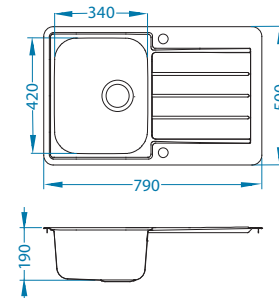

Line Max 20

NEW 2023

ALVEUS

surface	code	type	waste	Ø35 mm	*packing
SAT	1144641	reversible	3 1/2"	2x	carton 1 / 12 sleeve 0 / 30
SAT	1144640*	reversible	3 1/2"	/	

SAT - satin

Size: 860 x 500 mm
Bowl dimensions: 340 x 420 x 190 mm

Accessories:

Chopping board safety glass 1063063
Strainer bowl stainless 1062602
Chopping board wooden 1064565
AllRound 1131412

Installation:

Line Max 80

NEW 2023

ALVEUS

surface	code	type	waste	Ø35 mm	*packing
SAT	1137342	reversible	3 1/2"	2x	carton 1 / 12 sleeve 0 / 30
SAT	1136608*	reversible	3 1/2"	/	

SAT - satin

Size: 790 x 500 mm
Bowl dimensions: 340 x 420 x 190 mm

Accessories:

Chopping board safety glass 1063063
Strainer bowl stainless 1062602
Chopping board wooden 1064565
AllRound 1131412

Installation:

Line Max 110

NEW 2023

ALVEUS

surface	code	type	waste	Ø35 mm	*packing
SAT	1144604	reversible	3 1/2"	2x	carton 1 / 14 sleeve 0 / 60
SAT	1144603*	reversible	3 1/2"	/	

SAT - satin

Size: 615 x 500 mm
Bowl dimensions: 340 x 420 x 190 mm

Accessories:

Chopping board safety glass 1063063
Strainer bowl stainless 1062602
Chopping board wooden 1064565
AllRound 1131412

Installation:

* Packing: pieces in a carton / pieces on a pallet