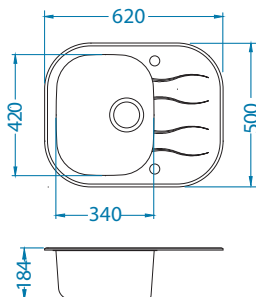

SAT - satin

\* RAL/Graphics on request with min. resolution 250 dpi

Size: 620 x 500 mm  
Bowl dimensions: 340 x 420 x 175 mm

Installation: