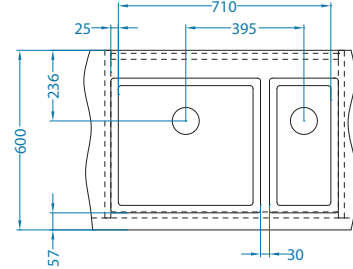

Quadrix bowl configurations [FS]

Cabinet width 800 mm

Cabinet width 900 mm

Quadrix bowl configurations [U]

Cabinet width 800 mm

Cabinet width 900 mm