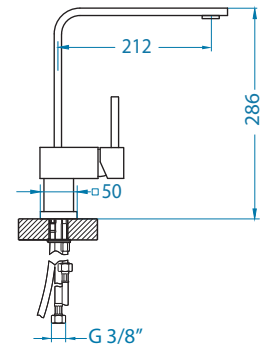

Laguna Monarch

surface	code
gold	1134828
copper	1134830
bronze	1134829
anthracite	1134827

Zeos-P Monarch

surface	code
gold	1136501
copper	1136502
bronze	1136503
anthracite	1136504

Zina Monarch

surface	code
gold	1136509
copper	1136510
bronze	1136511
anthracite	1136512

Oz Monarch

surface	code
gold	1134858
copper	1134857
bronze	1134855
anthracite	1134854