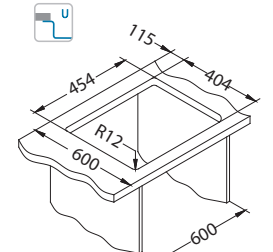

Installation*:

* F - installation needs specific treatment of worktop cut-out according to sink enclosed instructions.
* U - installation by means of undermounting set 1119093 (not enclosed).