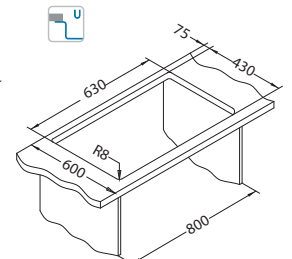

Installation*:

*U - installation into a cabinet with mask by means of 2 undermounting sets 1135533 (not enclosed).