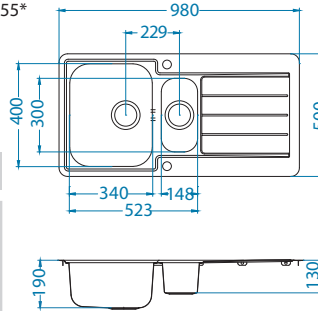

Line Maxim 10

Size: 980 x 500 mm
Bowl dimensions: 340 x 400 x 190 mm
148 x 300 x 130 mm

surface	code	type	waste	Ø35 mm	*packing
	SAT 1085943	reversible	3 1/2"	2x	carton 1 / 12 sleeve 0 / 30
	SAT 1089610*	reversible	3 1/2"	/	

SAT - satin

Installation:

Accessories:

Chopping board safety glass 1063063
Strainer bowl stainless 1062602
Chopping board wooden 1064565
AllRound 1131412

Line Maxim 20

Size: 860 x 500 mm
Bowl dimensions: 340 x 400 x 190 mm

surface	code	type	waste	Ø35 mm	*packing
	SAT 1085945	reversible	3 1/2"	2x	carton 1 / 12 sleeve 0 / 30
	SAT 1089611*	reversible	3 1/2"	/	

SAT - satin

Installation:

Accessories:

Chopping board safety glass 1063063
Strainer bowl stainless 1062602
Chopping board wooden 1064565
AllRound 1131412

Line Maxim 50

Size: 615 x 500 mm
Bowl dimensions: 340 x 400 x 190 mm
148 x 300 x 130 mm

surface	code	type	waste	Ø35 mm	*packing
	SAT 1085946	reversible	3 1/2"	2x	carton 1 / 14 sleeve 0 / 60
	SAT 1089612*	reversible	3 1/2"	/	

SAT - satin

Installation:

Accessories:

Chopping board safety glass 1063063
Strainer bowl stainless 1062602
Chopping board wooden 1064565
AllRound 1131412

* Packing: pieces in a carton / pieces on a pallet