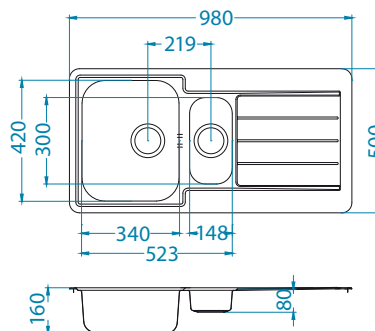

surface	code	type	waste	ø35 mm	*packing
NAT	1064281	reversible	3 1/2"	0	sleeve 0 / 30

NAT - smooth