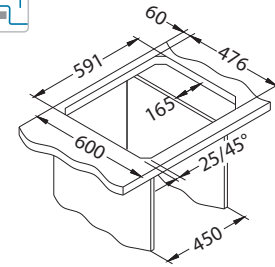

Installation: