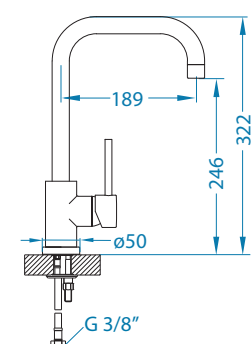

Azeta - P

surface	code
CHR	1096119

Cleo - P

surface	code
CHR-BR	1088776

Elia

surface	code
CHR	1129024

Oz

surface	code
black mat	1136515
CHR	1134856

Cleo

surface	code
G11	1107682
G02M	1107683
G05M	1107687