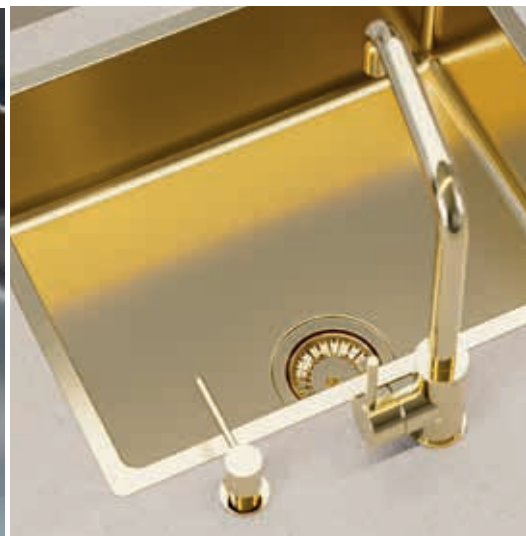

# Monarch Pure 30

surface	code	type	waste	Ø 35 mm	*packing
gold	1106867	single	3 1/2"	1x	carton 1 / 14
copper	1122708	single	3 1/2"	1x	carton 1 / 14
bronze	1107052	single	3 1/2"	1x	carton 1 / 14
anthracite	1106868	single	3 1/2"	1x	carton 1 / 14