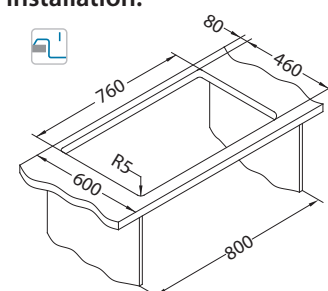

Installation: