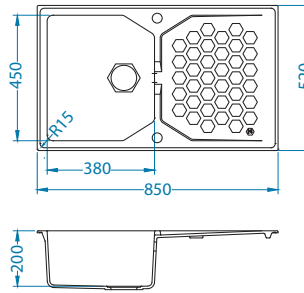

Sensual 30

Size: 850 x 520 mm
Bowl dimensions: 380 x 450 x 200 mm

surface	code	type	waste	ø35 mm	*packing
G11-arctic	1128392	reversible	hexagonal	2x	carton 1 / 8
G04M-steel	1103746	reversible	hexagonal	2x	carton 1 / 8
G02M-pebble	1103747	reversible	hexagonal	2x	carton 1 / 8
G03M-chocolate	1103748	reversible	hexagonal	2x	carton 1 / 8
G05M-twilight	1103749	reversible	hexagonal	2x	carton 1 / 8

Installation:

Sensual 60

Size: 900 x 610 mm
Bowl dimensions: 451 x 353 x 200 mm
331 x 165 x 160 mm

surface	code	type	waste	ø35 mm	*packing
G11-arctic	1125703	corner	hexagonal	2x	carton 1 / 8
G04M-steel	1108258	corner	hexagonal	2x	carton 1 / 8
G02M-pebble	1108256	corner	hexagonal	2x	carton 1 / 8
G03M-chocolate	1108257	corner	hexagonal	2x	carton 1 / 8
G05M-twilight	1108259	corner	hexagonal	2x	carton 1 / 8

Installation:

Sensual 70

Size: 980 x 520 mm
Bowl dimensions: 350 x 450 x 200 mm
165 x 340 x 160 mm

surface	code	type	waste	ø35 mm	*packing
G11-arctic	1128393	reversible	hexagonal	2x	carton 1 / 8
G04M-steel	1108025	reversible	hexagonal	2x	carton 1 / 8
G02M-pebble	1108023	reversible	hexagonal	2x	carton 1 / 8
G03M-chocolate	1108024	reversible	hexagonal	2x	carton 1 / 8
G05M-twilight	1108026	reversible	hexagonal	2x	carton 1 / 8

Installation:

* Packing: pieces in a carton / pieces on a pallet