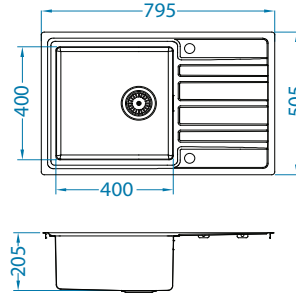

Rando Up 30

surface	code	type	waste	Ø35 mm	*packing
SAT	1136609	reversible	3 1/2"	2x	carton 1 / 8

SAT - satin

Size: 795 x 505 mm
Bowl dimensions: 400 x 400 x 205 mm

Installation*:

Accessories:

Strainer bowl stainless 1119835

Chopping board wooden 1080029

AllRound 1131412

* F - installation needs specific treatment of worktop cut-out according to sink enclosed instructions

Rando Up 50

surface	code	type	waste	Ø35 mm	*packing
SAT	1136611	left	3 1/2"	2x	carton 1 / 8
SAT	1136610	right	3 1/2"	2x	carton 1 / 8

SAT - satin

Size: 865 x 505 mm
Bowl dimensions: 450 x 400 x 205 mm

Installation*:

Accessories:

Strainer bowl stainless 1119835

Chopping board wooden 1080029

AllRound 1131412

* F - installation needs specific treatment of worktop cut-out according to sink enclosed instructions

* Packing: pieces in a carton / pieces on a pallet