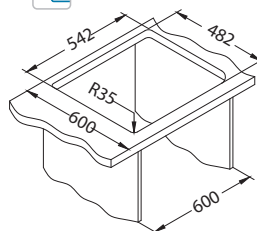

Installation*:

* F - installation needs specific treatment of worktop cut-out according to sink enclosed instructions.
* U - installation by means of undermounting set 1119093 (not enclosed).