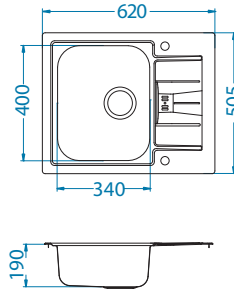

Line Maxim 60

1127248

Size: 620 x 505 mm
Bowl dimensions: 340 x 400 x 190 mm

Accessories:

Chopping board safety glass 1063063
Strainer bowl stainless 1062602
Chopping board wooden 1064565
AllRound 1131412

surface	code	type	waste	Ø35 mm	*packing
SAT	1085959	reversible	3 1/2"	2x	carton 1 / 14

SAT - satin

Installation*:

* F - installation needs specific treatment of worktop cut-out according to sink enclosed instructions

Line Maxim 70

1127257

Size: 795 x 505 mm
Bowl dimensions: 340 x 400 x 190 mm
148 x 300 x 130 mm

Accessories:

Chopping board safety glass 1063063
Strainer bowl stainless 1062602
Chopping board wooden 1064565
AllRound 1131412

surface	code	type	waste	Ø35 mm	*packing
SAT	1085960	reversible	3 1/2"	2x	carton 1 / 12

SAT - satin

Installation*:

* F - installation needs specific treatment of worktop cut-out according to sink enclosed instructions

Line Maxim 90

1127257

Size: 795 x 505 mm
Bowl dimensions: 340 x 400 x 190 mm
340 x 400 x 190 mm

Accessories:

Chopping board safety glass 1063063
Strainer bowl stainless 1062602
Chopping board wooden 1064565
AllRound 1131412

surface	code	type	waste	Ø35 mm	*packing
SAT	1092002	reversible	3 1/2"	2x	carton 1 / 12

SAT - satin

Installation*:

* F - installation needs specific treatment of worktop cut-out according to sink enclosed instructions