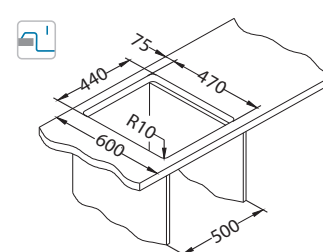

SAT - satin

\* RAL/Graphics on request with min. resolution 250 dpi

Size: 860 x 500 mm  
Bowl dimensions: 340 x 400 x 195 mm

Installation: