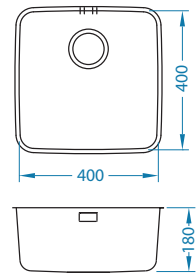

Accessories:

Waste
1130534

Waste Pop-Up
1127247

Waste kit
1130551

Waste kit Pop-Up
1127251

Chopping board
wooden
1016019

Detergent dispenser - PEAR
1136559 - CHR

AllRound
1131412