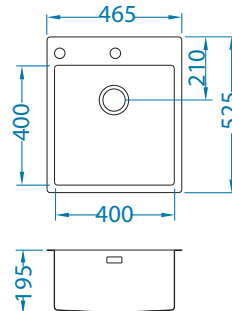

Pure Up 10

1123351

Size: 405 x 525 mm
Bowl dimensions: 340 x 400 x 195 mm

Accessories:

Strainer bowl
stainless
1119835

Chopping board
wooden
1080029

Chopping board
safety glass
1084835 - black

ALVEUS TriTop 340
1084327

surface	code	type	waste	Ø35 mm	*packing
KMB	1123785	single	3 1/2"	2x	carton 1 / 14

KMB - satin bowl, brushed surface

Installation*:

* F - installation needs specific treatment of worktop cut-out according to sink enclosed instructions.

Pure Up 20

1123351

Size: 465 x 525 mm
Bowl dimensions: 400 x 400 x 195 mm

Accessories:

Strainer bowl
stainless
1119835

Chopping board
wooden
1080029

Chopping board
safety glass
1084835 - black

ALVEUS TriTop 400
1084325

surface	code	type	waste	Ø35 mm	*packing
KMB	1123786	single	3 1/2"	2x	carton 1 / 14

KMB - satin bowl, brushed surface

Installation*:

* F - installation needs specific treatment of worktop cut-out according to sink enclosed instructions.

Pure Up 30

1123351

Size: 515 x 525 mm
Bowl dimensions: 450 x 400 x 195 mm

Accessories:

Strainer bowl
stainless
1119835

Chopping board
wooden
1080029

Chopping board
safety glass
1084835 - black

ALVEUS TriTop 400
1084325

surface	code	type	waste	Ø35 mm	*packing
KMB	1123787	single	3 1/2"	2x	carton 1 / 14

KMB - satin bowl, brushed surface

Installation*:

* F - installation needs specific treatment of worktop cut-out according to sink enclosed instructions.