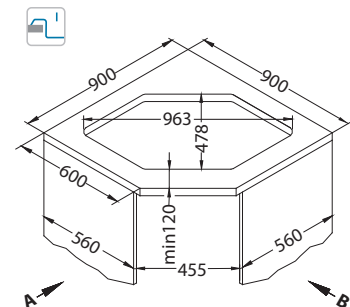

Installation:

Accessories:

Chopping board
wooden
1016019

AllRound
1131412

* Packing: pieces in a carton / pieces on a pallet