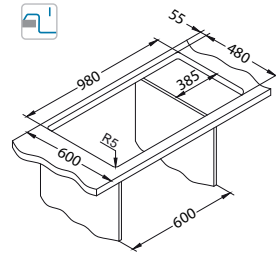

Installation: