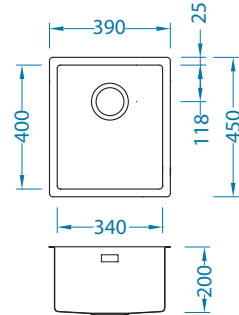

Accessories:

surface	code	type	waste	Ø 35 mm	*packing
gold	1103316	single	3 1/2"	0	carton 1 / 14
copper	1122688	single	3 1/2"	0	carton 1 / 14
bronze	1103318	single	3 1/2"	0	carton 1 / 14
anthracite	1103317	single	3 1/2"	0	carton 1 / 14