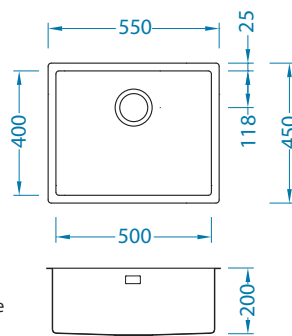

Strainer bowl
1119836 - gold
1119837 - anthracite
1119839 - bronze
1119838 - copper