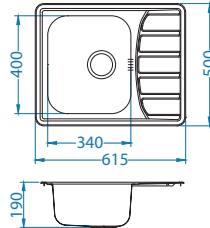

Zoom Maxim 10

1130551

Size: 615 x 500 mm
Bowl dimensions: 340 x 400 x 190 mm

surface	code	type	waste	Ø35 mm	*packing
SAT	1100215	reversible	3 1/2"	/	sleeve 0 / 60

SAT - satin

Installation:

Accessories:

Chopping board wooden 1016018
Strainer basket CHR 1109414
Strainer bowl stainless 1062602
AllRound 1131412

Zoom Maxim 20

1130551

Size: 790 x 500 mm
Bowl dimensions: 340 x 400 x 190 mm

surface	code	type	waste	Ø35 mm	*packing
SAT	1108173	reversible	3 1/2"	/	sleeve 0 / 30

SAT - satin

Installation:

Accessories:

Chopping board wooden 1016018
Strainer basket CHR 1109414
Strainer bowl stainless 1062602
AllRound 1131412

Zoom Maxim 30

1130551

Size: 860 x 500 mm
Bowl dimensions: 340 x 400 x 195 mm

surface	code	type	waste	Ø35 mm	*packing
SAT	1108176	reversible	3 1/2"	/	sleeve 0 / 30

SAT - satin

Installation:

Accessories:

Chopping board wooden 1016018
Strainer basket CHR 1109414
Strainer bowl stainless 1062602
AllRound 1131412