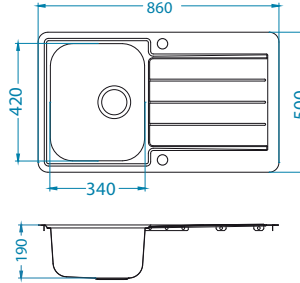

Line Max 20

NEW 2023

ALVEUS

surface	code	type	waste	Ø35 mm	*packing
SAT	1144641	reversible	3 1/2"	2x	carton 1 / 12 sleeve 0 / 30
SAT	1144640*	reversible	3 1/2"	/	

SAT - satin

Size: 860 x 500 mm
Bowl dimensions: 340 x 420 x 190 mm

Accessories:

Chopping board safety glass 1063063
Strainer bowl stainless 1062602
Chopping board wooden 1064565
AllRound 1131412

Installation:

Line Max 80

NEW 2023

ALVEUS

surface	code	type	waste	Ø35 mm	*packing
SAT	1137342	reversible	3 1/2"	2x	carton 1 / 12 sleeve 0 / 30
SAT	1136608*	reversible	3 1/2"	/	

SAT - satin

Size: 790 x 500 mm
Bowl dimensions: 340 x 420 x 190 mm

Accessories:

Chopping board safety glass 1063063
Strainer bowl stainless 1062602
Chopping board wooden 1064565
AllRound 1131412

Installation:

Line Max 110

NEW 2023

ALVEUS

surface	code	type	waste	Ø35 mm	*packing
SAT	1144604	reversible	3 1/2"	2x	carton 1 / 14 sleeve 0 / 60
SAT	1144603*	reversible	3 1/2"	/	

SAT - satin

Size: 615 x 500 mm
Bowl dimensions: 340 x 420 x 190 mm

Accessories:

Chopping board safety glass 1063063
Strainer bowl stainless 1062602
Chopping board wooden 1064565
AllRound 1131412

Installation:

* Packing: pieces in a carton / pieces on a pallet