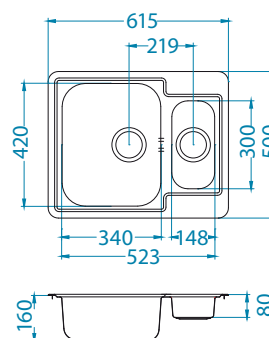

# Line 50

1130555

Size: 615 x 500 mm  
Bowl dimensions: 340 x 420 x 160 mm  
148 x 300 x 80 mm

surface	code	type	waste	Ø35 mm	*packing
NAT	1065676	reversible	3 1/2"	0	sleeve 0 / 60

NAT - smooth

Installation: