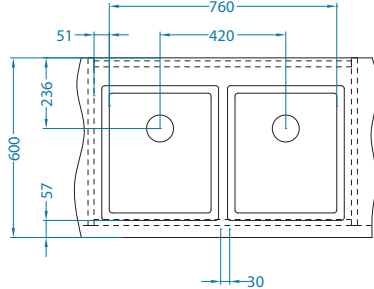

Cabinet width 900 mm

QUADRIX 20+20-FS