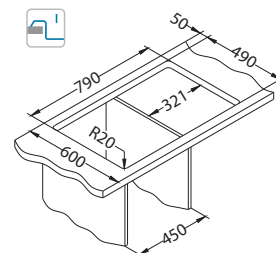

Installation: