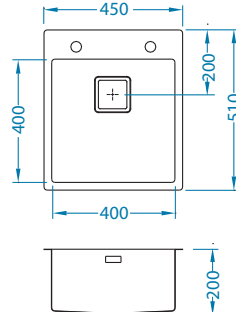

Stylux 10

surface	code	type	waste	Ø35 mm	*packing
BRS	1084278	single	square	2x	carton 1 / 14

BRS - brushed

Size: 450 x 510 mm
Bowl dimensions: 400 x 400 x 200 mm

Installation*:

* F - installation needs specific treatment of worktop cut-out according to sink enclosed instructions.

Accessories:

Stylux 40

surface	code	type	waste	Ø35 mm	*packing
BRS	1084292	single	square	2x	carton 1 / 7

BRS - brushed

Size: 790 x 510 mm
Bowl dimensions: 740 x 400 x 200 mm

Installation*:

* F - installation needs specific treatment of worktop cut-out according to sink enclosed instructions.

Accessories:

Stylux 50

surface	code	type	waste	Ø35 mm	*packing
BRS	1084293	left	square	2x	carton 1 / 7
BRS	1084294	right			

BRS - brushed

Size: 860 x 510 mm
Bowl dimensions: 400 x 400 x 200 mm

Installation*:

* F - installation needs specific treatment of worktop cut-out according to sink enclosed instructions.

Accessories: