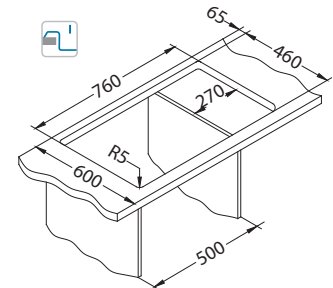

Installation: