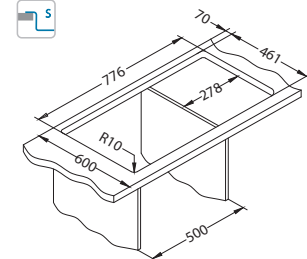

Installation*:

* F - installation needs specific treatment of worktop cut-out according to sink enclosed instructions