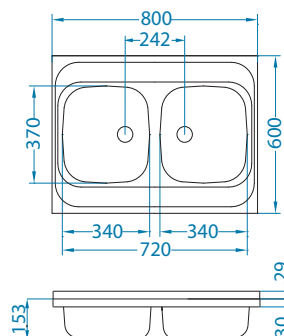

## Classic 70

Size: 1000 x 600 mm  
 Bowl dimensions: 340 x 370 x 154 mm