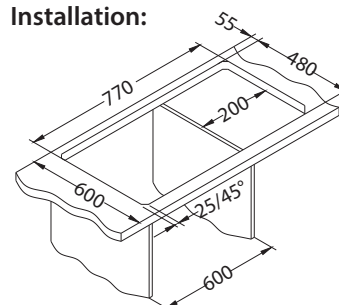

Installation: