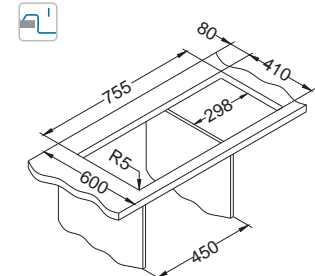

Installation: