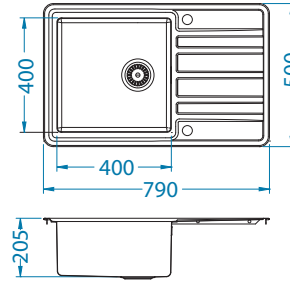

Rando 30

surface	code	type	waste	Ø35 mm	*packing
SAT	1131209	reversible	3 1/2"	2x	carton 1 / 8

SAT - satin

Size: 790 x 500 mm
Bowl dimensions: 400 x 400 x 205 mm

Accessories:

Installation:

Rando 50

left

surface	code	type	waste	Ø35 mm	*packing
SAT	1131207	left	3 1/2"	2x	carton 1 / 8
SAT	1131208	right	3 1/2"	2x	carton 1 / 8

SAT - satin

Size: 860 x 500 mm
Bowl dimensions: 450 x 400 x 205 mm

Accessories:

Installation:

* Packing: pieces in a carton / pieces on a pallet