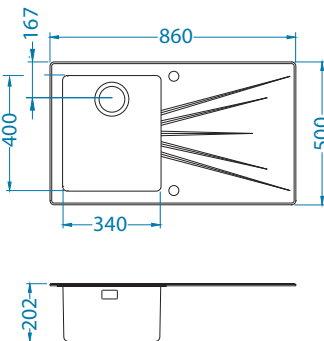

Crystalix 10

1133398

glass top	code	type	waste	Ø35 mm	*packing
white	NAT	left			carton
RAL 9003	1099634	right	square	3x	1 / 6
black	NAT	left			carton
RAL 9005	1099632	right	square	3x	1 / 6
	1099630	left			carton
	1102854	right	square	3x	1 / 6
	1102858	left			carton
	1102858	right			1 / 6

NAT - semi-shiny * RAL/Graphics on request with min. resolution 250 dpi

Size: 860 x 540 mm
Bowl dimensions: 340 x 400 x 200 mm

Installation:

Accessories:

Chopping board
safety glass
1084835 - black

Chopping board
safety glass
1087883 - white

AllRound
1131412

Crystalix 20

1127260

glass top	code	type	waste	Ø35 mm	*packing
white	NAT	left			carton
RAL 9003	1099642	right	square	3x	1 / 6
black	NAT	left			carton
RAL 9005	1099641	right	square	3x	1 / 6
	1099635	right			1 / 6
	1102862	left			carton
	1102866	right	square	3x	1 / 6

NAT - semi-shiny * RAL/Graphics on request with min. resolution 250 dpi

Size: 860 x 540 mm
Bowl dimensions: 340 x 400 x 200 mm
180 x 400 x 175 mm

Installation:

Accessories:

Chopping board
safety glass
1084835 - black

Chopping board
safety glass
1087883 - white

AllRound
1131412

Karat Up 10

1123351

glass top	code	type	waste	Ø35 mm	*packing
white	SAT	left			carton
RAL 9003	1123795	right	3 1/2"	2x	1 / 6
black	SAT	left			carton
RAL 9005	1123796	right	3 1/2"	2x	1 / 6
	1123798	right			1 / 6
	1123799	left			carton
	1123800	right	3 1/2"	2x	1 / 6
	1123801	right			1 / 6

SAT - satin * RAL/Graphics on request with min. resolution 250 dpi

Size: 860 x 500 mm
Bowl dimensions: 340 x 400 x 195 mm

Installation:

Accessories:

Strainer bowl
stainless
1119835

Chopping board
safety glass
1084835 - black

Chopping board
safety glass
1087883 - white