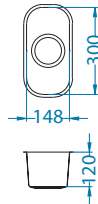

Size: 148 x 300 mm
Bowl dimensions: 148 x 300 x 120 mm

surface	code	type	waste	Ø35 mm	*packing
SAT	1079965	single	3 1/2"	/	PE-bag 40 / 320

SAT - satin