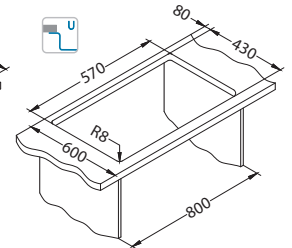

Installation*:

*U - installation into a cabinet with mask by means of 2 undermounting sets 1135533 (not enclosed).