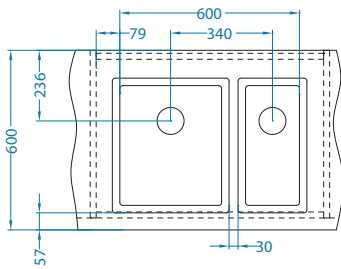

Quadrix bowl configurations [FS]

Cabinet width 800 mm

QUADRIX 10+20-FS