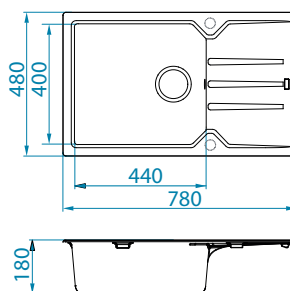

Size: 780 x 480 mm  
 Bowl dimensions: 440 x 400 x 180 mm