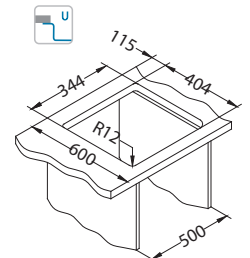

Installation*:

Accessories:

Waste kit
1130551

Waste kit
Pop-Up
1127251

Undermounting
set
1119093

Strainer bowl
stainless
1119835

* F - installation needs specific treatment of worktop cut-out according to sink enclosed instructions.
* U - installation by means of undermounting set 1119093 (not enclosed).