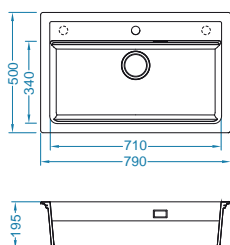

Accessories:

Chopping board
wooden
1144970
*for I installation

AllRound - mini
1136662

Stainless steel container
GN-1/2-P-65 mm
1008902

Undermounting set
1135533