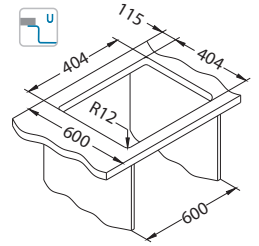

Installation*:

Accessories:

Waste kit
1130551

Waste kit
Pop-Up
1127251

Undermounting
set
1119093

Strainer bowl
stainless
1119835

* F - installation needs specific treatment of worktop cut-out according to sink enclosed instructions.
* U - installation by means of undermounting set 1119093 (not enclosed).