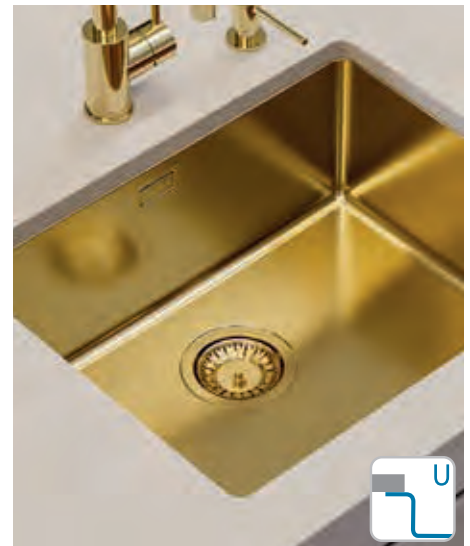

Accessories:

**Chopping board**  
safety glass  
1063063

**Strainer bowl**  
1069009 - gold  
1069008 - Cooper  
1103811 - bronze  
1078591 - anthracite

**Chopping board**  
wooden  
1064565

Installation: