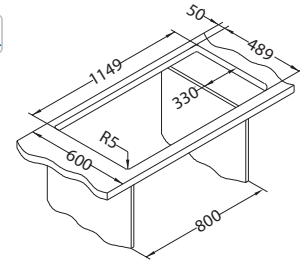

Line Maxim 100

ALVEUS

surface	code	type	waste	Ø35 mm	*packing
SAT	1092001	reversible	3 1/2"	2x	carton 1 / 6

SAT - satin

Size: 1165 x 505 mm
Bowl dimensions: 340 x 400 x 195 mm
340 x 400 x 195 mm

Installation*:

Accessories:

Chopping board safety glass 1063063	Strainer bowl stainless 1062602	Chopping board wooden 1064565	AllRound 1131412

* F - installation needs specific treatment of worktop cut-out according to sink enclosed instructions

Line Maxim 20 [F]

Line Maxim 100 [S]

* Packing: pieces in a carton / pieces on a pallet