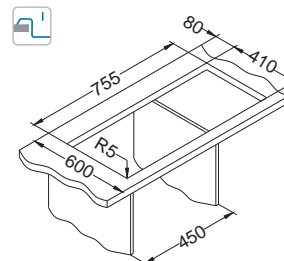

Installation:

* Packing: pieces in a carton / pieces on a pallet