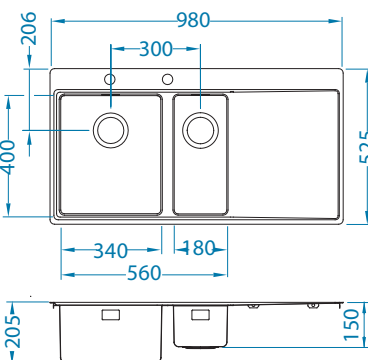

Pure 40

left

Size: 790 x 525 mm
Bowl dimensions: 400 x 400 x 205 mm

surface	code	type	waste	Ø35 mm	*packing
KMB	1103610	left	3 1/2"	2x	carton 1 / 8
	1103651	right			

KMB - satin bowl, brushed surface

Installation*:

* F - installation needs specific treatment of worktop cut-out according to sink enclosed instructions

Accessories:

Strainer bowl stainless 1119835

Chopping board wooden 1080029

Chopping board safety glass 1084835 - black

AllRound 1131412

Pure 50

left

Size: 860 x 525 mm
Bowl dimensions: 450 x 400 x 205 mm

surface	code	type	waste	Ø35 mm	*packing
KMB	1103652	left	3 1/2"	2x	carton 1 / 8
	1103653	right			

KMB - satin bowl, brushed surface

Installation*:

* F - installation needs specific treatment of worktop cut-out according to sink enclosed instructions

Accessories:

Strainer bowl stainless 1119835

Chopping board wooden 1080029

Chopping board safety glass 1084835 - black

AllRound 1131412

Pure 60

left

Velikost pomivalnika: 980 x 525 mm
Velikost posode: 340 x 400 x 205 mm
180 x 400 x 150 mm

surface	code	type	waste	Ø35 mm	*packing
KMB	1103654	left	3 1/2"	2x	carton 1 / 8
	1103655	right			

KMB - satin bowl, brushed surface

Installation*:

* F - installation needs specific treatment of worktop cut-out according to sink enclosed instructions

Accessories:

Strainer bowl stainless 1119835

Chopping board wooden 1080029

Chopping board safety glass 1084835 - black

AllRound 1131412