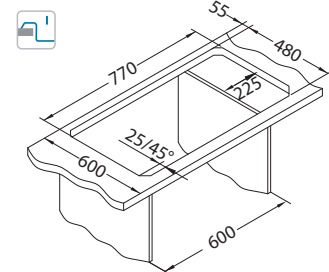

Installation: