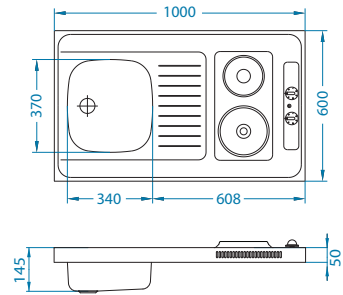

Combi Electra 100

Surface finish: SAT
Size: 1000 x 600 x 50 mm
Rated voltage: 230 V/50 Hz
Rated power input: 3000 W