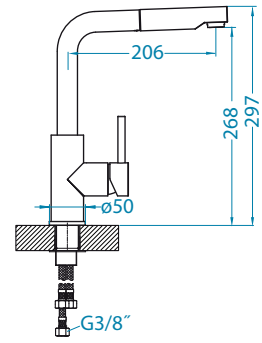

Siros - P

surface	code
CHR	1129047
NIC-BR	1132901
G11	1129046
G55	1129045
G81	1129044
G91	1129048

Zenit

surface	code
CHR	1119872
G11	1119873
G22	1123572
G55	1119874
G81	1123573
G81	1119875

Zina

surface	code
CHR	1129057
G11	1129058
G02M	1129059
G03M	1129056
G04M	1129060
G05M	1129061

Arc 20 - P

surface	code
CHR	1115261

Delos - P

surface	code
CHR	1129021
SAT	1129023
G55	1129020
G81	1129019
G91	1129022