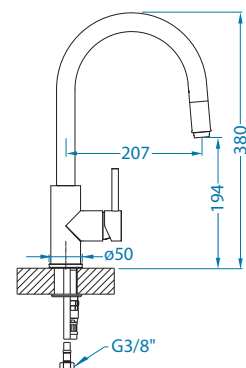

Siros - P

surface	code
CHR	1129047
NIC-BR	1132901
G11	1129046
G55	1129045
G81	1129044
G91	1129048

Zenit

surface	code
CHR	1119872
G11	1119873
G22	1123572
G55	1119874
G81	1123573
G81	1119875

Zina

surface	code
CHR	1129057
G11	1129058
G02M	1129059
G03M	1129056
G04M	1129060
G05M	1129061

Arc 20 - P

surface	code
CHR	1115261

Delos - P

surface	code
CHR	1129021
SAT	1129023
G55	1129020
G81	1129019
G91	1129022