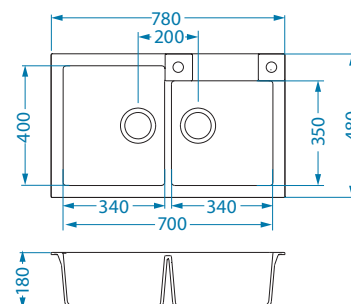

Size: 780 x 480 mm
Bowl dimensions: 340 x 400 x 180 mm
340 x 350 x 180 mm

surface	code	type	waste	Ø35 mm	*packing
G11-arctic	1090963	double	3 1/2"	2x	carton 1 / 12
G81-concrete	1122744	double	3 1/2"	2x	carton 1 / 12
G22-terra	1090964	double	3 1/2"	2x	carton 1 / 12
G55-beige	1090962	double	3 1/2"	2x	carton 1 / 12
G91-carbon	1090965	double	3 1/2"	2x	carton 1 / 12