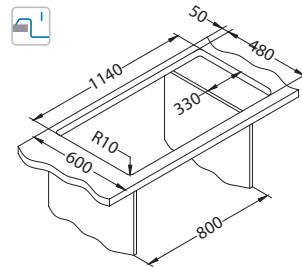

Installation:

* Packing: pieces in a carton / pieces on a pallet