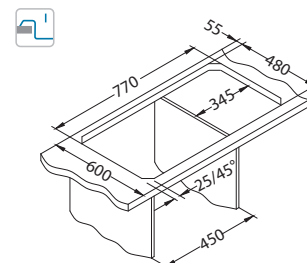

Installation: