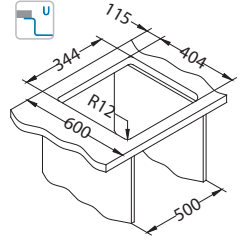

Installation*:

* F - installation needs specific treatment of worktop cut-out according to sink enclosed instructions.

* U - installation by means of undermounting set 1119093 (not enclosed).