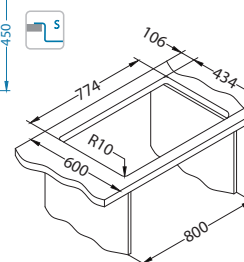

Installation*:

* F - installation needs specific treatment of worktop cut-out according to sink enclosed instructions.
* U - installation by means of undermounting set 1119093 (not enclosed).