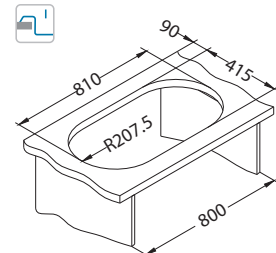

Installation: