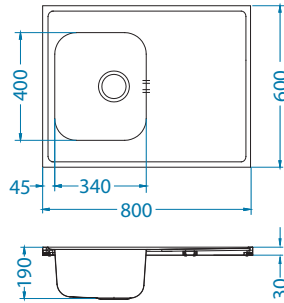

Classic Pro 30

Size: 800 x 600 mm
Bowl dimensions: 340 x 400 x 190 mm

surface	code	type	waste	ø35 mm	*packing
SAT	1130469	reversible	3 1/2"	/	carton 1 / 10

SAT - satin

Installation:

Accessories:

Chopping board wooden 1016018
Strainer basket CHR 1109414
Strainer bowl stainless 1062602
AllRound 1131412

Classic Pro 70

Size: 1000 x 600 mm
Bowl dimensions: 340 x 400 x 190 mm

surface	code	type	waste	ø35 mm	*packing
SAT	1130471	reversible	3 1/2"	/	carton 1 / 8

SAT - satin

Način vgradnje:

Accessories:

Chopping board wooden 1016018
Strainer basket CHR 1109414
Strainer bowl stainless 1062602
AllRound 1131412

Classic Pro 80

Size: 1000 x 600 mm
Bowl dimensions: 340 x 400 x 195 mm
340 x 400 x 195 mm

surface	code	type	waste	ø35 mm	*packing
SAT	1130472	reversible	3 1/2"	/	carton 1 / 8

SAT - satin

Installation:

Accessories:

Chopping board wooden 1016018
Strainer basket CHR 1109414
Strainer bowl stainless 1062602
AllRound 1131412

* Packing: pieces in a carton / pieces on a pallet