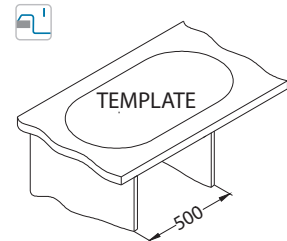

Installation: