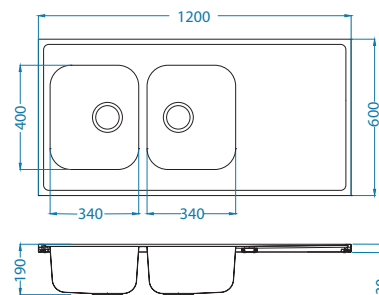

Classic Pro 90

1130551

Size: 1200 x 600 mm
Bowl dimensions: 340 x 400 x 190 mm

Accessories:

Chopping board wooden 1016018
Strainer basket CHR 1109414
Strainer bowl stainless 1062602
AllRound 1131412

surface	code	type	waste	Ø35 mm	*packing
SAT	1130473	reversible	3 1/2"	/	carton 1 / 5

SAT - satin

Installation:

Classic Pro 100

1130555

Size: 1200 x 600 mm
Bowl dimensions: 340 x 400 x 190 mm
340 x 400 x 190 mm

Accessories:

Chopping board wooden 1016018
Strainer basket CHR 1109414
Strainer bowl stainless 1062602
AllRound 1131412

surface	code	type	waste	Ø35 mm	*packing
SAT	1130474	reversible	3 1/2"	/	carton 1 / 5

SAT - satin

Installation:

Classic Pro 110

1130555

Size: 1400 x 600 mm
Bowl dimensions: 340 x 400 x 190 mm
340 x 400 x 190 mm

Accessories:

Chopping board wooden 1016018
Strainer basket CHR 1109414
Strainer bowl stainless 1062602
AllRound 1131412

surface	code	type	waste	Ø35 mm	*packing
SAT	1132129	reversible	3 1/2"	/	carton 1 / 4

SAT - satin

Installation: