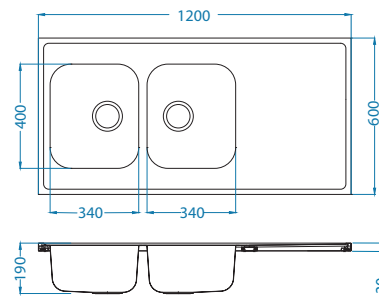

Classic Pro 90

1130551

Size: 1200 x 600 mm
Bowl dimensions: 340 x 400 x 190 mm

Accessories:

Chopping board wooden 1016018
Strainer basket CHR 1109414
Strainer bowl stainless 1062602
AllRound 1131412

surface	code	type	waste	Ø35 mm	*packing
SAT	1130473	reversible	3 1/2"	/	carton 1 / 5

SAT - satin

Installation:

Classic Pro 100

1130555

Size: 1200 x 600 mm
Bowl dimensions: 340 x 400 x 190 mm
340 x 400 x 190 mm

Accessories:

Chopping board wooden 1016018
Strainer basket CHR 1109414
Strainer bowl stainless 1062602
AllRound 1131412

surface	code	type	waste	Ø35 mm	*packing
SAT	1130474	reversible	3 1/2"	/	carton 1 / 5

SAT - satin

Installation:

Classic Pro 110

1130555

Size: 1400 x 600 mm
Bowl dimensions: 340 x 400 x 190 mm
340 x 400 x 190 mm

Accessories:

Chopping board wooden 1016018
Strainer basket CHR 1109414
Strainer bowl stainless 1062602
AllRound 1131412

surface	code	type	waste	Ø35 mm	*packing
SAT	1132129	reversible	3 1/2"	/	carton 1 / 4

SAT - satin

Installation: