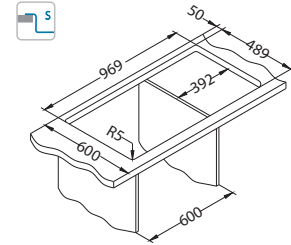

Installation*:

* F - installation needs specific treatment of worktop cut-out according to sink enclosed instructions