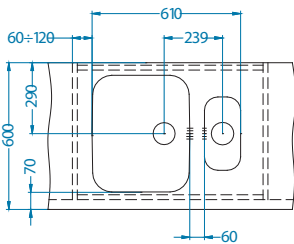

Variant bowl configurations [U]

Cabinet width 800 mm

Variant 10+Variant 110

Waste kit: 1130559
Waste kit Pop-up: 1127258