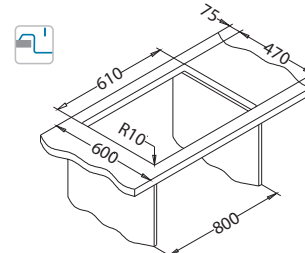

SAT - satin

\* RAL/Graphics on request with min. resolution 250 dpi

Size: 860 x 500 mm  
Bowl dimensions: 340 x 400 x 195 mm  
180 x 340 x 160 mm

Installation: