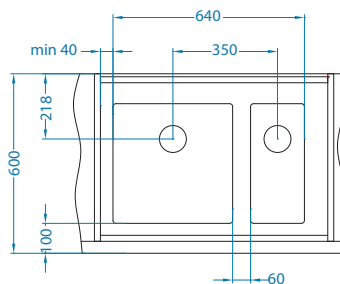

QUADRIX 10+30-U