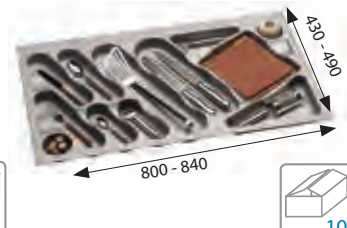

Cutlery tray PE-900

plastic

code

1090350

Cutlery trays are sold without cutlery.