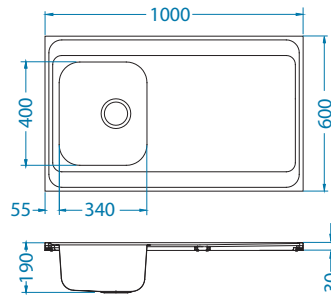

Classic Pro 30

Size: 800 x 600 mm
Bowl dimensions: 340 x 400 x 190 mm

surface	code	type	waste	ø35 mm	*packing
SAT	1130469	reversible	3 1/2"	/	carton 1 / 10

SAT - satin

Installation:

Accessories:

Chopping board wooden 1016018
Strainer basket CHR 1109414
Strainer bowl stainless 1062602
AllRound 1131412

Classic Pro 70

Size: 1000 x 600 mm
Bowl dimensions: 340 x 400 x 190 mm

surface	code	type	waste	ø35 mm	*packing
SAT	1130471	reversible	3 1/2"	/	carton 1 / 8

SAT - satin

Način vgradnje:

Accessories:

Chopping board wooden 1016018
Strainer basket CHR 1109414
Strainer bowl stainless 1062602
AllRound 1131412

Classic Pro 80

Size: 1000 x 600 mm
Bowl dimensions: 340 x 400 x 195 mm
340 x 400 x 195 mm

surface	code	type	waste	ø35 mm	*packing
SAT	1130472	reversible	3 1/2"	/	carton 1 / 8

SAT - satin

Installation:

Accessories:

Chopping board wooden 1016018
Strainer basket CHR 1109414
Strainer bowl stainless 1062602
AllRound 1131412

* Packing: pieces in a carton / pieces on a pallet