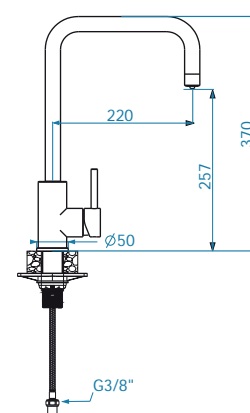

Sink mixers connectable to the filter

Sink mixers are designed to be connected to the water filter, through which water can be cleaned of all contaminants, which impair the quality and taste of drinking water.

Sink mixers do not include the water filter.
Sink mixers Aquila and Dual can be connected to water filter designed for household water purification.