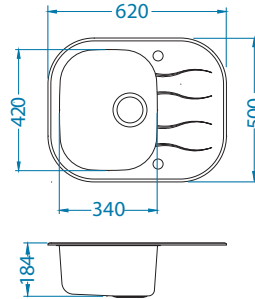

Wave 10

1127251

Size: 620 x 500 mm
Bowl dimensions: 340 x 420 x 175 mm

glass top	code	type	waste	ø35 mm	*packing
white RAL 9003	SAT 1102727	reversible	3 1/2"	2x	carton 1 / 12
black RAL 9005	SAT 1102726	reversible	3 1/2"	2x	carton 1 / 12
*SAT	1102936	reversible	3 1/2"	2x	carton 1 / 12

SAT - satin

* RAL/Graphics on request with min. resolution 250 dpi

Installation:

Accessories:

Chopping board
wooden
1016018

Wave 20

1127251

Size: 760 x 500 mm
Bowl dimensions: 340 x 420 x 175 mm

glass top	code	type	waste	ø35 mm	*packing
white RAL 9003	SAT 1102729	reversible	3 1/2"	2x	carton 1 / 6
black RAL 9005	SAT 1102728	reversible	3 1/2"	2x	carton 1 / 6
*SAT	1102940	reversible	3 1/2"	2x	carton 1 / 6

SAT - satin

* RAL/Graphics on request with min. resolution 250 dpi

Installation:

Accessories:

Chopping board
wooden
1016018

Wave 30

1127258

Size: 760 x 500 mm
Bowl dimensions: 340 x 420 x 175 mm
148 x 300 x 120 mm

glass top	code	type	waste	ø35 mm	*packing
white RAL 9003	SAT 1102741	reversible	3 1/2"	2x	carton 1 / 6
black RAL 9005	SAT 1102730	reversible	3 1/2"	2x	carton 1 / 6
*SAT	1102944	reversible	3 1/2"	2x	carton 1 / 6

SAT - satin

* RAL/Graphics on request with min. resolution 250 dpi

Installation:

Accessories:

Chopping board
wooden
1016018

Strainer bowl
stainless
1062602