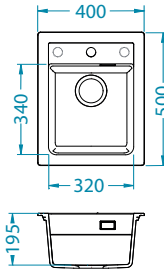

Atrox 10

NEW 2022

ALVEUS

Size: 400 x 500 mm
Bowl dimensions: 340 x 320 x 195 mm

surface	code	type	waste	Ø35 mm	*packing
G11-arctic	1139079	single	3 1/2"	1x	carton 1 / 18
G81-concrete	1139770	single	3 1/2"	1x	carton 1 / 18
G22-terra	1139768	single	3 1/2"	1x	carton 1 / 18
G55-beige	1139769	single	3 1/2"	1x	carton 1 / 18
G91-carbon	1139771	single	3 1/2"	1x	carton 1 / 18

Accessories:

Chopping board wooden 1144970 *for I installation
AllRound - mini 1136662
Stainless steel container GN-1/2-P- 65 mm 1008902
Undermounting set 1135533

Installation*:

*U - installation into a cabinet with mask by means of undermounting set 1135533 (not enclosed).

Atrox 20

Size: 470 x 500 mm
Bowl dimensions: 390 x 340 x 195 mm

surface	code	type	waste	Ø35 mm	*packing
G11-arctic	1131986	single	3 1/2"	1x	carton 1 / 18
G81-concrete	1131989	single	3 1/2"	1x	carton 1 / 18
G22-terra	1131987	single	3 1/2"	1x	carton 1 / 18
G55-beige	1131988	single	3 1/2"	1x	carton 1 / 18
G91-carbon	1131990	single	3 1/2"	1x	carton 1 / 18

Accessories:

Chopping board wooden 1144970 *for I installation
AllRound - mini 1136662
Stainless steel container GN-1/2-P- 65 mm 1008902
Undermounting set 1135533

Installation*:

*U - installation into a cabinet with mask by means of undermounting set 1135533 (not enclosed).

Atrox 30

Size: 590 x 500 mm
Bowl dimensions: 510 x 340 x 195 mm

surface	code	type	waste	Ø35 mm	*packing
G11-arctic	1131991	single	3 1/2"	1x	carton 1 / 18
G81-concrete	1131995	single	3 1/2"	1x	carton 1 / 18
G22-terra	1131993	single	3 1/2"	1x	carton 1 / 18
G55-beige	1131994	single	3 1/2"	1x	carton 1 / 18
G91-carbon	1131996	single	3 1/2"	1x	carton 1 / 18

Accessories:

Chopping board wooden 1144970 *for I installation
AllRound - mini 1136662
Stainless steel container GN-1/2-P- 65 mm 1008902
Undermounting set 1135533

Installation*: