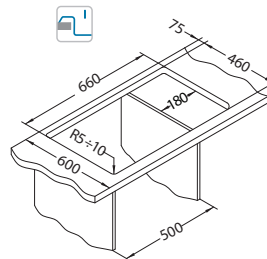

Installation*:

*U - installation into a cabinet with mask by means of 2 undermounting sets 1135533 (not enclosed).