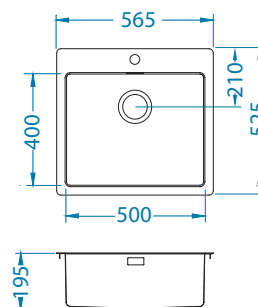

Monarch Pure 70

surface	code	type	waste	Ø 35 mm	*packing
gold	1141619	single	3 1/2"	1x	carton 1 / 14
copper	1141620	single	3 1/2"	1x	carton 1 / 14
bronze	1141621	single	3 1/2"	1x	carton 1 / 14
anthracite	1141622	single	3 1/2"	1x	carton 1 / 14

Size: 565 x 525 mm
Bowl dimensions: 500 x 400 x 195 mm