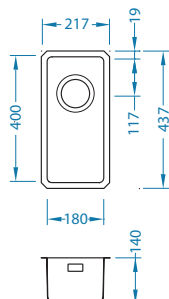

Accessories:

Waste trap (no waste)
1068989

Waste trap (no waste)
1033153

Strainer bowl
1119836 - gold
1119837 - anthracite
1119839 - bronze
1119838 - copper

Detergent dispenser-KORK
1129079 - gold
1135544 - anthracite
1135543 - bronze
1135542 - copper