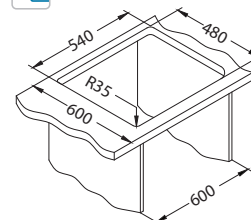

Installation: