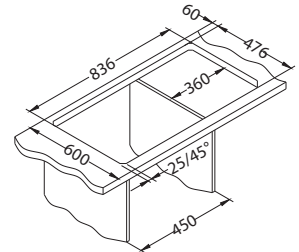

Installation: