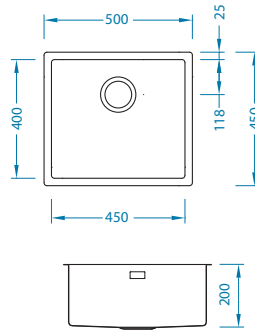

Accessories:

Waste kit
1130551

Waste kit
Pop-Up
1127251

Undermounting set
1119093

Strainer bowl
stainless
1119835

surface	code	type	waste	Ø35 mm	*packing
BRS	1102605	single	3 1/2"	/	carton 1 / 14

BRS - brushed