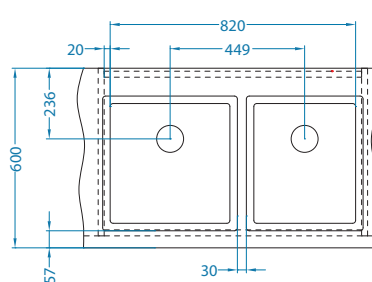

## Monarch Quadrix bowl configurations

Cabinet width 900 mm

QUADRIX 20+20-FS

QUADRIX 20+30-FS

QUADRIX 20+20-U