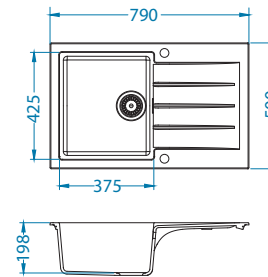

Cadit 10

Size: 590 x 500 mm
Bowl dimensions: 325 x 425 x 198 mm

surface	code	type	waste	ø35 mm	*packing
G11-arctic	1132017	reversible	3 1/2"	2x	carton 1 / 18
G81-concrete	1132020	reversible	3 1/2"	2x	carton 1 / 18
G22-terra	1132018	reversible	3 1/2"	2x	carton 1 / 18
G55-beige	1132019	reversible	3 1/2"	2x	carton 1 / 18
G91-carbon	1132021	reversible	3 1/2"	2x	carton 1 / 18

Accessories:

Chopping board
wooden
1133157

AllRound
1131412

Installation:

Cadit 20

Size: 790 x 500 mm
Bowl dimensions: 375 x 425 x 198 mm

surface	code	type	waste	ø35 mm	*packing
G11-arctic	1132022	reversible	3 1/2"	2x	carton 1 / 12
G81-concrete	1132025	reversible	3 1/2"	2x	carton 1 / 12
G22-terra	1132023	reversible	3 1/2"	2x	carton 1 / 12
G55-beige	1132024	reversible	3 1/2"	2x	carton 1 / 12
G91-carbon	1132026	reversible	3 1/2"	2x	carton 1 / 12

Accessories:

Chopping board
wooden
1133157

AllRound
1131412

Installation:

Cadit 40

Size: 860 x 500 mm
Bowl dimensions: 445 x 425 x 198 mm

surface	code	type	waste	ø35 mm	*packing
G11-arctic	1132027	reversible	3 1/2"	2x	carton 1 / 12
G81-concrete	1132030	reversible	3 1/2"	2x	carton 1 / 12
G22-terra	1132028	reversible	3 1/2"	2x	carton 1 / 12
G55-beige	1132029	reversible	3 1/2"	2x	carton 1 / 12
G91-carbon	1132031	reversible	3 1/2"	2x	carton 1 / 12

Accessories:

Chopping board
wooden
1133157

AllRound
1131412

Installation:

* Packing: pieces in a carton / pieces on a pallet