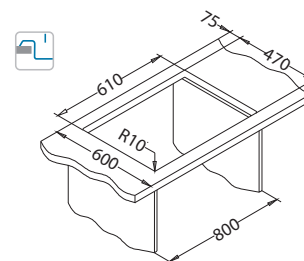

SAT - satin

\* RAL/Graphics on request with min. resolution 250 dpi

Size: 860 x 500 mm  
Bowl dimensions: 340 x 400 x 195 mm  
180 x 340 x 160 mm

Installation: