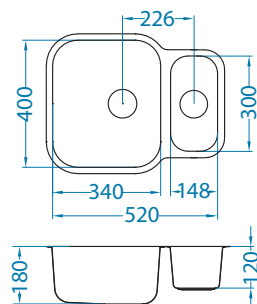

Duo 30

ALVEUS

surface	code	type	waste	Ø35 mm	*packing
SAT	1036849	double	3 1/2"	/	carton 1 / 17

SAT - satin

Size: 752 x 440 mm
Bowl dimensions: 340 x 400 x 180 mm
340 x 400 x 180 mm

Installation:

Accessories:

Chopping board
wooden
1016018

Strainer basket
CHR
1109414

Duo 70

surface	code	type	waste	Ø35 mm	*packing
SAT	1039363	reversible	3 1/2"	/	carton 1 / 17

SAT - satin

Size: 560 x 440 mm
Bowl dimensions: 340 x 400 x 180 mm
148 x 300 x 120 mm

Installation:

Accessories:

Chopping board
wooden
1016018

Strainer basket
CHR
1109414

* Packing: pieces in a carton / pieces on a pallet