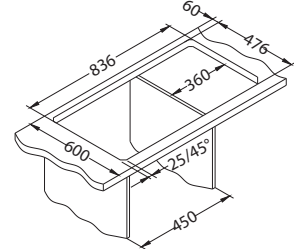

Installation: