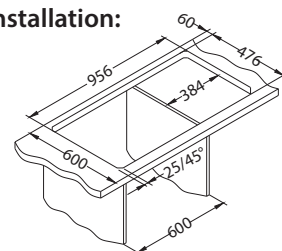

## Line 10

surface	code	type	waste	ø35 mm	*packing
NAT	1064281	reversible	3 1/2"	0	sleeve 0 / 30

NAT - smooth

Installation:

Velikost pomivalnika: 980 x 500 mm

Velikost posode: 340 x 420 x 160 mm  
148 x 300 x 80 mm