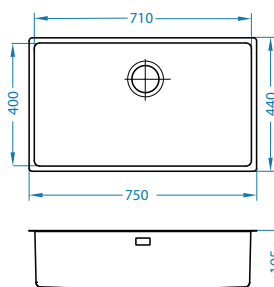

Accessories:

Waste kit
1130551

Waste kit
Pop-Up
1127251

Strainer bowl
stainless
1119835

AllRound
1131412