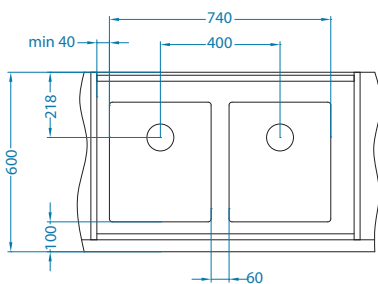

Cabinet width 900 mm

QUADRIX 20+20-U