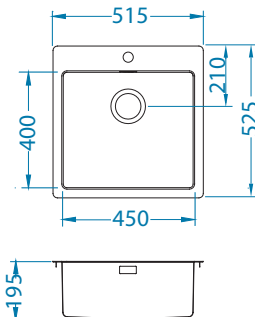

Size: 515 x 525 mm  
Bowl dimensions: 450 x 400 x 195 mm