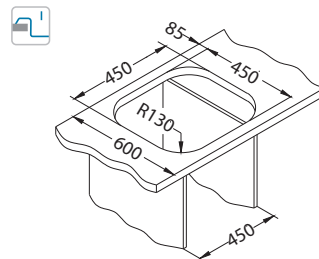

Installation:

Accessories:

Chopping board
wooden
1016018