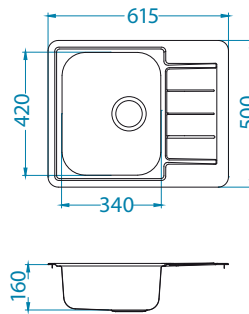

Size: 615 x 500 mm
Bowl dimensions: 340 x 420 x 160 mm

surface	code	type	waste	Ø 35 mm	*packing
gold	1144999	reversible	3 1/2"	0	carton 1 / 14
copper	1145000	reversible	3 1/2"	0	carton 1 / 14
bronze	1145001	reversible	3 1/2"	0	carton 1 / 14
anthracite	1145002	reversible	3 1/2"	0	carton 1 / 14

Accessories:

Chopping board
safety glass
1063063

Strainer bowl
1069009 - gold
1069008 - Cooper
1103811 - bronze
1078591 - anthracite

Chopping board
wooden
1064565

Installation: