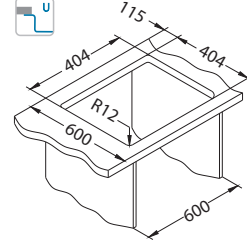

Installation*:

* F - installation needs specific treatment of worktop cut-out according to sink enclosed instructions.

* U - installation by means of undermounting set 1119093 (not enclosed).