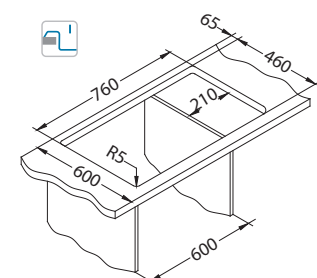

Installation:

* Packing: pieces in a carton / pieces on a pallet