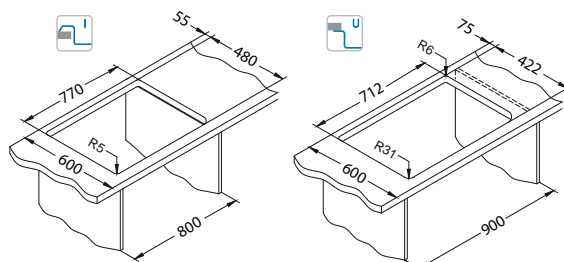

Installation*: