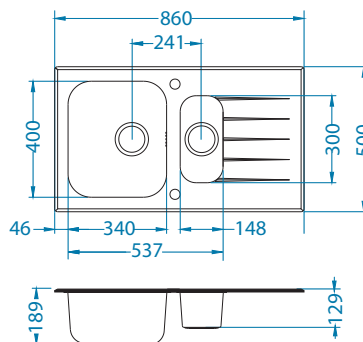

Size: 860 x 500 mm  
Bowl dimensions: 340 x 400 x 180 mm  
148 x 300 x 120 mm

SAT - satin

\* RAL/Graphics on request with min. resolution 250 dpi

Installation: