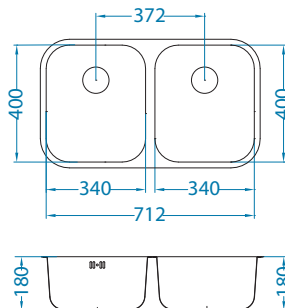

Duo 30

ALVEUS

surface	code	type	waste	Ø35 mm	*packing
SAT	1036849	double	3 1/2"	/	carton 1 / 17

SAT - satin

Size: 752 x 440 mm
Bowl dimensions: 340 x 400 x 180 mm
340 x 400 x 180 mm

Installation:

Accessories:

Chopping board
wooden
1016018

Strainer basket
CHR
1109414

Duo 70

surface	code	type	waste	Ø35 mm	*packing
SAT	1039363	reversible	3 1/2"	/	carton 1 / 17

SAT - satin

Size: 560 x 440 mm
Bowl dimensions: 340 x 400 x 180 mm
148 x 300 x 120 mm

Installation:

Accessories:

Chopping board
wooden
1016018

Strainer basket
CHR
1109414

* Packing: pieces in a carton / pieces on a pallet