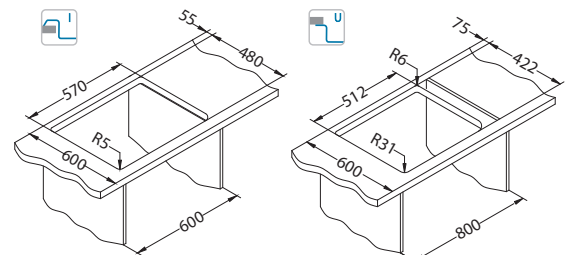

Installation*:

*U - installation into a cabinet with mask by means of 2 undermounting sets 1135533 (not enclosed).

* Packing: pieces in a carton / pieces on a pallet