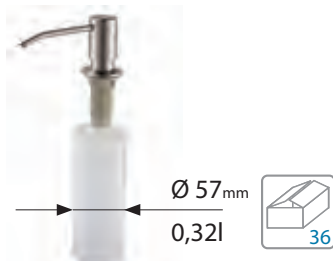

Detergent dispensers

Detergent dispenser - CALLAS

code	structure color
1129078	CHR
1129077	SAT
1129074	G11
1129075	G55
1129073	G81
1129076	G91