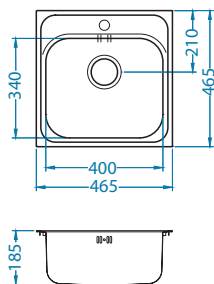

NAT - unpolished

Accessories:

Waste kit
1011717

Chopping board
wooden
1016018

Strainer basket
CHR
1109414

Installation:

Basic 140

Size: 465 x 465 mm
 Bowl dimensions: 340 x 400 x 185 mm
 Cabinet size: 450 mm