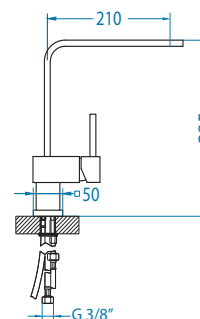

Azeta - P

1096119 - CHR

Lago

1088773 - CHR

Laguna

1088536 - CHR

Nika

1103796 - SAT

CNi
18/10