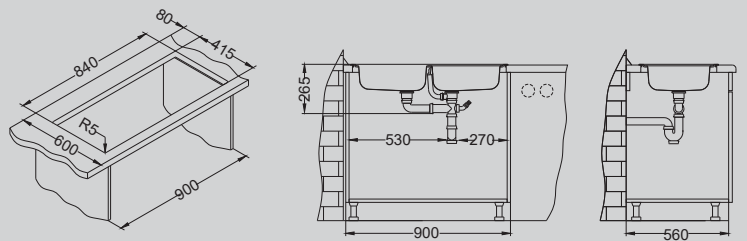

NAT - unpolished

Accessories:

Waste kit
1011747

Chopping board
wooden
1016018

Strainer basket
CHR
1109414

Installation:

Basic 80

Size: 860 x 435 mm
 Bowl dimensions: 340 x 370 x 145 mm
 Cabinet size: 450 mm