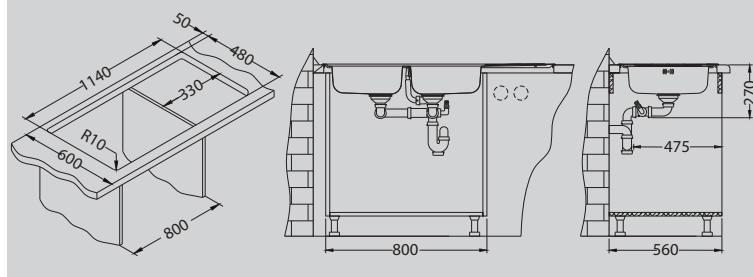

Installation: