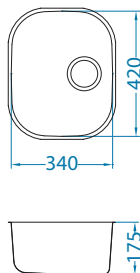

Variant 20

Size: 340 x 420 mm
Bowl dimensions: 340 x 420 x 175 mm

surface	code	depth	waste	Ø 35 mm	installation	packaging
SAT	1009012	175 mm	3 1/2"	/	U	sleeve