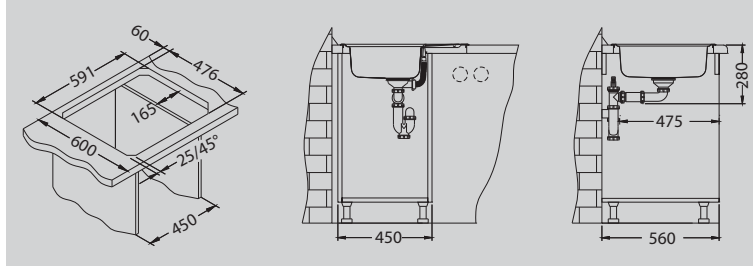

Installation:

Available from March 2018