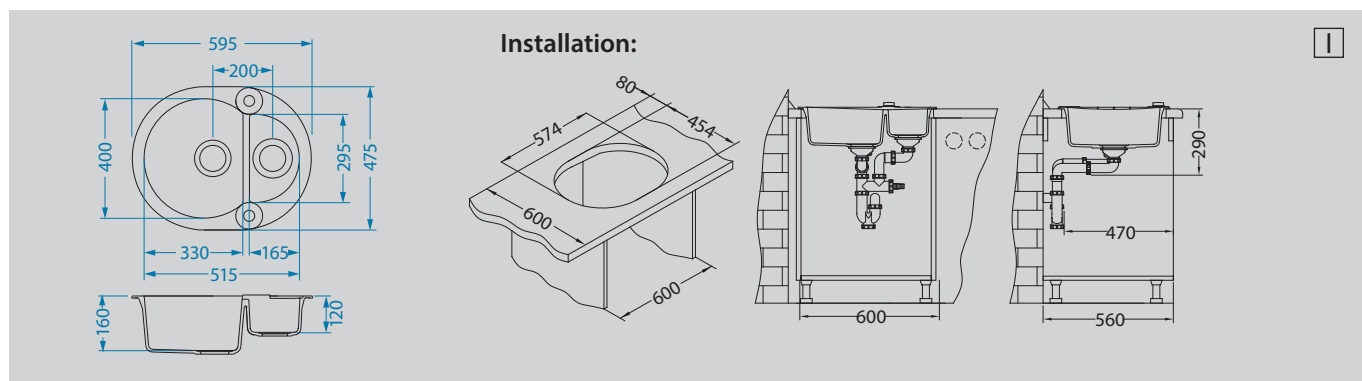

Accessories:

Included

Waste kit
pop-up
1105299

Optional

AM 80
Pg. 207

AM 20 - PS
Pg. 206

Slim
1095001
Pg. 203