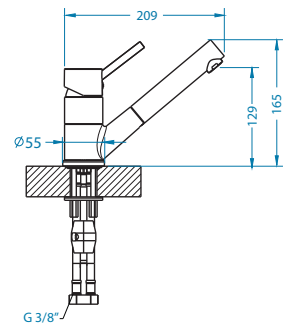

Zenit

NEW MODEL

1119872 CHR

Cleo

1097969 CHR

Cleo-P

1088776 CHR

Cleo - PS

1088774 CHR

1088775 CHR ⚡