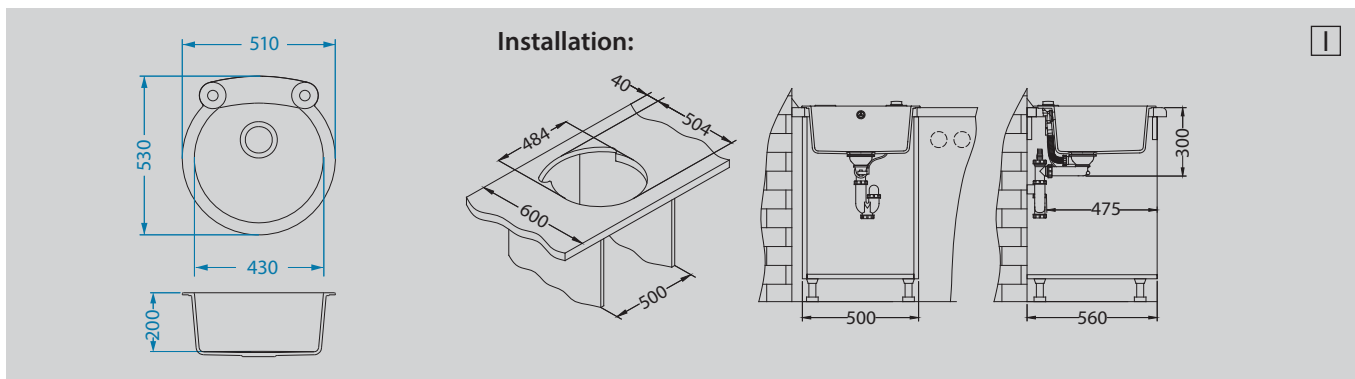

Accessories:

Included

Waste kit
pop-up
1105296

Optional

AM 80
Pg. 207

AM 30
Pg. 206

AM 20-PS
Pg. 206

Slim
1095001
Pg. 203