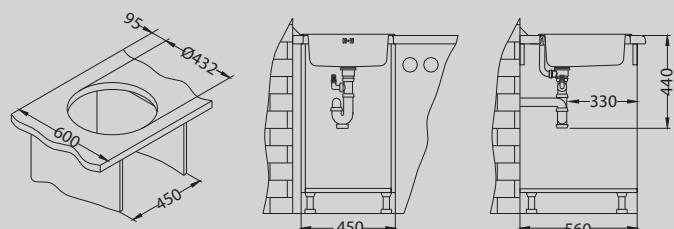

NAT - unpolished

Accessories:

Waste kit
1011711 - 1 1/2"
1087375 - 3 1/2"

Chopping board
wooden
1016101

Strainer basket
CHR
1109412

Installation:

Form 30

Size: Ø 510 mm
 Bowl dimensions: 410 x 390 x 185 mm
 450 mm