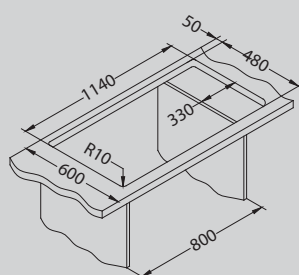

Installation: