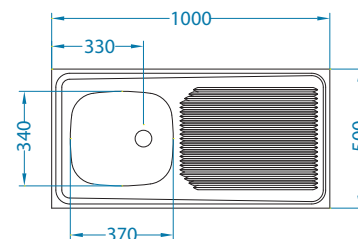

Compact 50

Size: 1000 x 500 mm
Bowl dimensions: 340 x 370 x 150 mm
Installation: sit-on

surface	code	type	waste	Ø 35 mm	installation	packaging
NAT	1049420	reversible	1 1/2"	/	L	sleeve

NAT - unpolished

Optional accessories for Compact:

Waste kit
1011717

Waste kit
(double bowl)
1011747

Chopping board
wooden
1016018

Strainer basket
CHR
1109414

Detergent dispenser
1016099