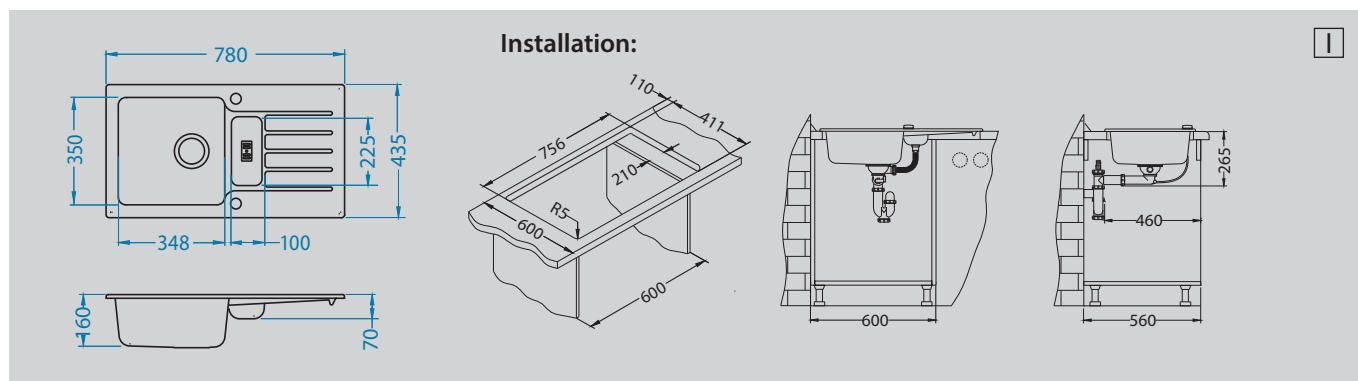

Accessories:

Included

Waste kit
pop-up
1105297

Optional

AM 80
Pg. 207

AM 30
Pg. 206

AM 20-PS
Pg. 206

Quadro
1097971
Pg. 201