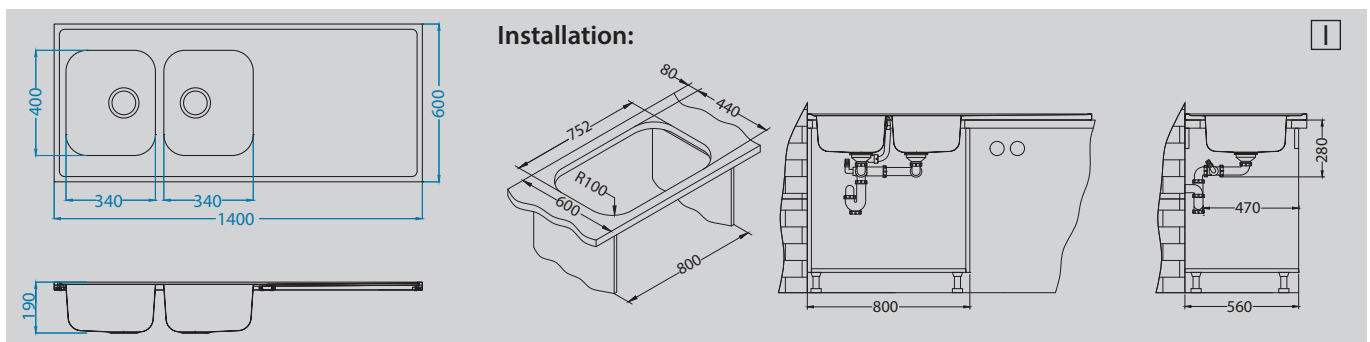

Eden
1088772
pg. 203

Oz
1097968
pg. 203

Duplex
1089746
pg. 204

Classic Pro 110

Size: 1400 x 600 mm
 Bowl dimensions: 340 x 400 x 190 mm
 340 x 400 x 190 mm
 Cabinet size: 800 mm

STAINLESS STEEL

surface	code	type	waste	Ø 35 mm	installation	packaging
SAT	1101445	reversible	3 1/2"	/	L / I	sleeve