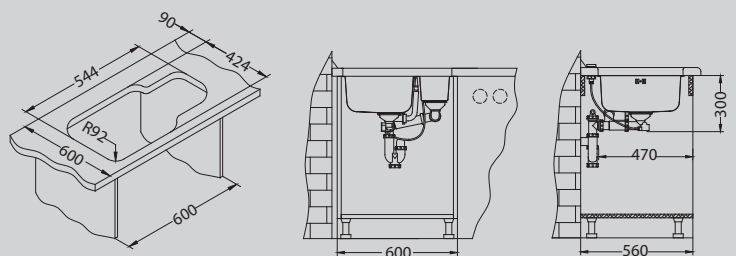

Installation: