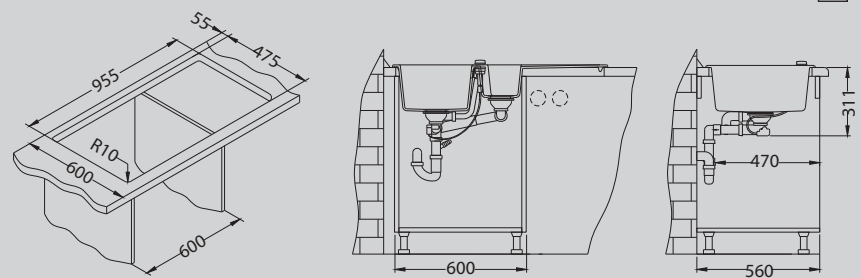

Installation:

Accessories:

Included

Waste kit pop-up
1077136

Optional

Chopping board
wooden
1055531

Strainer bowl
stainless
1071222

Drainer tray
stainless
1071221

AM 60 - P
Pg. 207

AM 20 - PS
Pg. 206

AM 40 - PS
Pg. 206

Azeta-P
1096119
Pg. 199