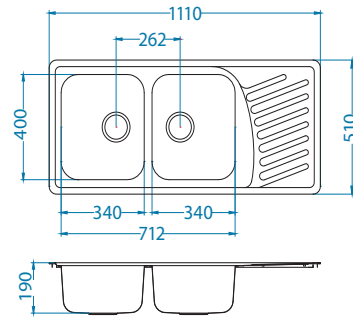

Elegant 70

Size: 1110 x 510 mm
Bowl dimensions: 340 x 400 x 190 mm
340 x 400 x 190 mm
Cabinet size: 800 mm