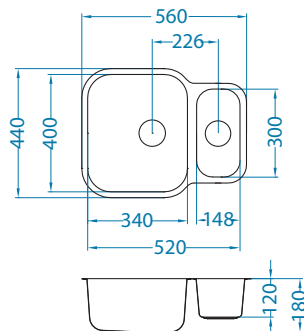

Duo 70

Size: 560 x 440 mm
Bowl dimensions: 340 x 400 x 180 mm
148 x 300 x 120 mm
Cabinet size: 600 mm