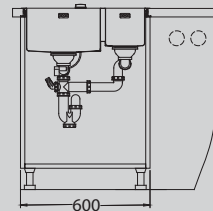

Installation*:

S

* F - installation needs specific treatment of worktop cut-out according to sink enclosed instructions.