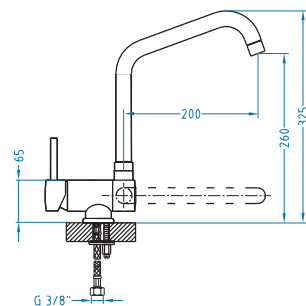

Flexy Window

Layla

Arc 10

Arc 20 - P

NEW MODEL