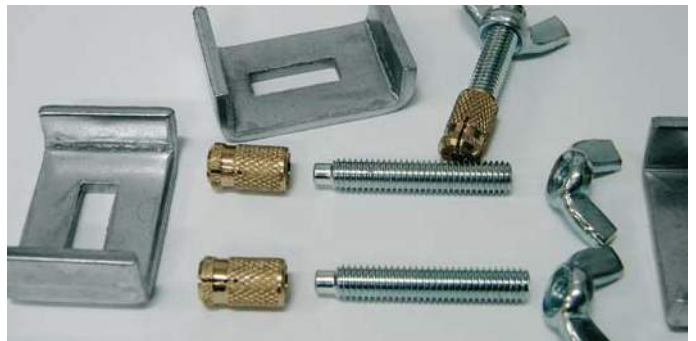

Seals

Most of the sinks are fitted with top-quality Alvoflex seals already attached to the undersides of their outer rims. This is permanent fixation that enables faster and easier installation, and prevents water leakage under the sink rim to kitchen worktop and cabinet.

Sound-Deadening Undercoating

As a contrast to some competing products, all Alveus stainless sinks are serially fitted with special sound-deadening undercoating. This undercoating mitigates the noise from water splashing upon hitting the sink surface, and thus successfully increases the comfort of working and living.

Mounting Accessories

The type of fastening accessories depends on installation type of sinks and kitchen worktop material. There are suitable accessories available for each type of sink installation - I (inset), F (flush), S (flat) or U (undermount). For I, F and S installation method, there are optimum number of fastening clips enclosed with each sink, suitable for mounting into worktops of 30 to 40 mm thickness.

Undermount Sink Fittings

The undermount sinks can be supplied with special fastening accessories, designed to suit installation method as well as type of worktop material.

Factory-Made Cut-Outs

Assembly of additional elements Alveus is very simple, as the orifices for kitchen fittings and eventual other equipment (pop-up waste or detergent dispenser) are mostly prepared already in production. Thus, there is no need to bother with the risky business of cutting out the precisely located holes yourself.