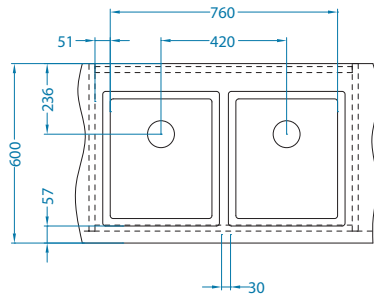

Cabinet width 900 mm

QUADRIX 20+20-FS