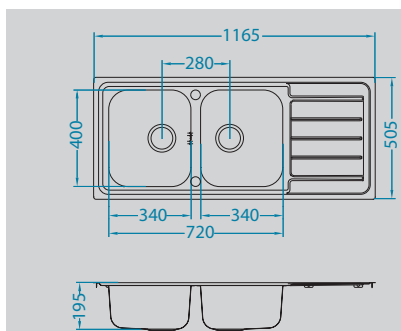

Installation: