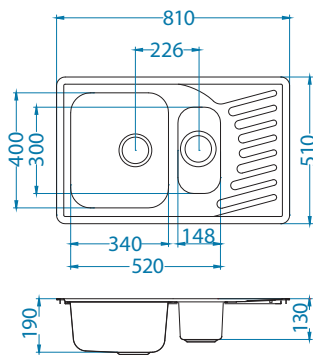

Elegant 110

Size: 810 x 510 mm
 Bowl dimensions: 340 x 400 x 190 mm
 148 x 300 x 130 mm
 Cabinet size: 600 mm

surface	code	type	waste	Ø 35 mm	installation	packaging
SAT	1009247	reversible	3 1/2"	/	I	sleeve
LEI	1009389	reversible	3 1/2"	/	I	sleeve
MLEI	1036634	reversible	3 1/2"	2x	I	carton