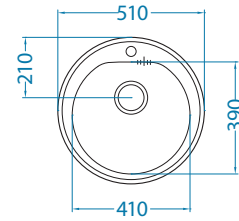

Monarch Form 30

Cabinet size: 450 mm
Bowl dimensions: Ø 410 x 185 mm
Colour: GOLD, COPPER, BRONZE, ANTHRACITE

Accessories:

Included

Waste kit

Optional

Chopping board
wooden
1079588