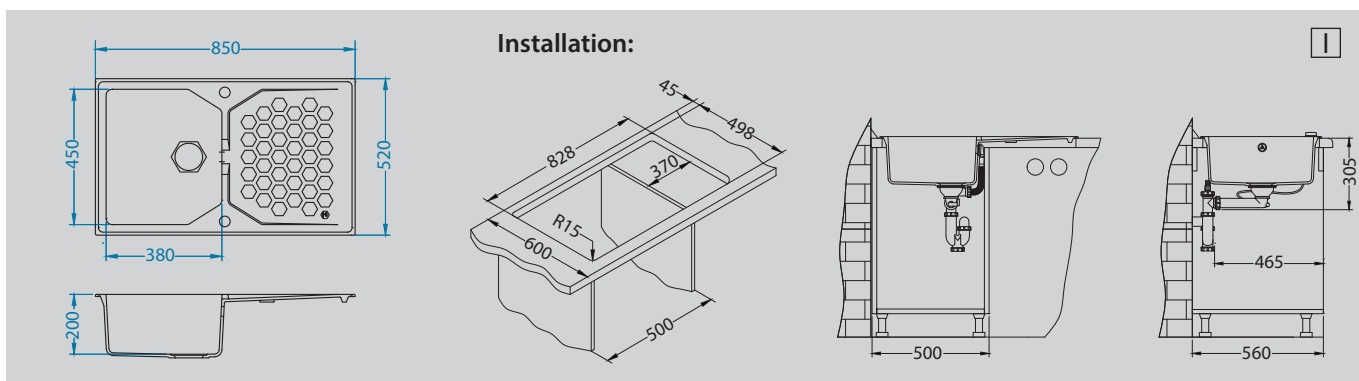

Sensual 30

Size: 850 x 520 mm
 Bowl dimensions: 380 x 450 x 200 mm
 Cabinet size: 500 mm

surface		code	type	waste	Ø 35 mm	installation	packaging
	pearl - G01M	1103745	reversible	hexagonal	2x	I	carton
	steel - G04M	1103746	reversible	hexagonal	2x	I	carton
	pebble - G02M	1103747	reversible	hexagonal	2x	I	carton
	chocolate - G03M	1103748	reversible	hexagonal	2x	I	carton
	twilight - G05M	1103749	reversible	hexagonal	2x	I	carton