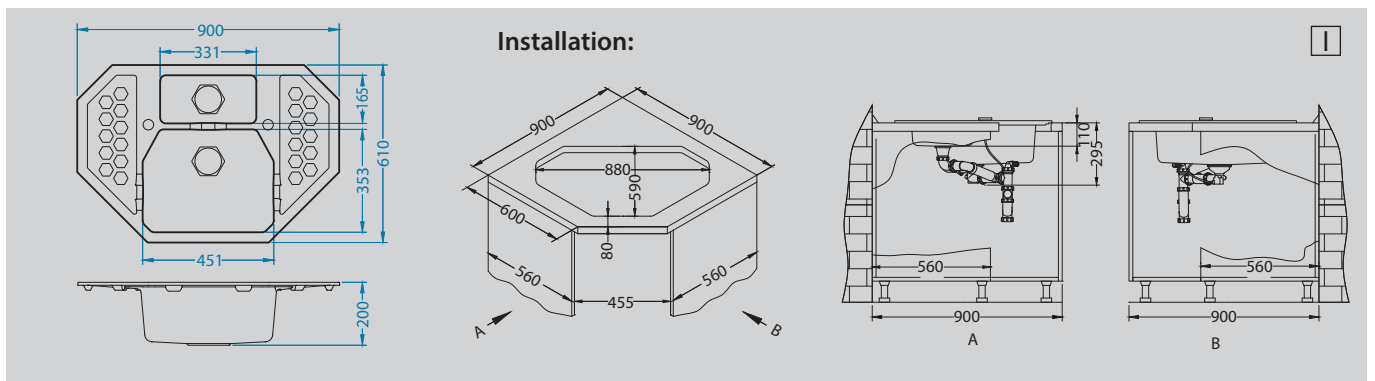

Accessories:

Included

Waste kit
pop-up
1104729

Optional

Chopping board
wooden
1110610

AM 90 - P
Pg. 207

AM 100 - P
Pg. 208

AM 110
Pg. 208

Lara - PS
1103779
Pg. 198