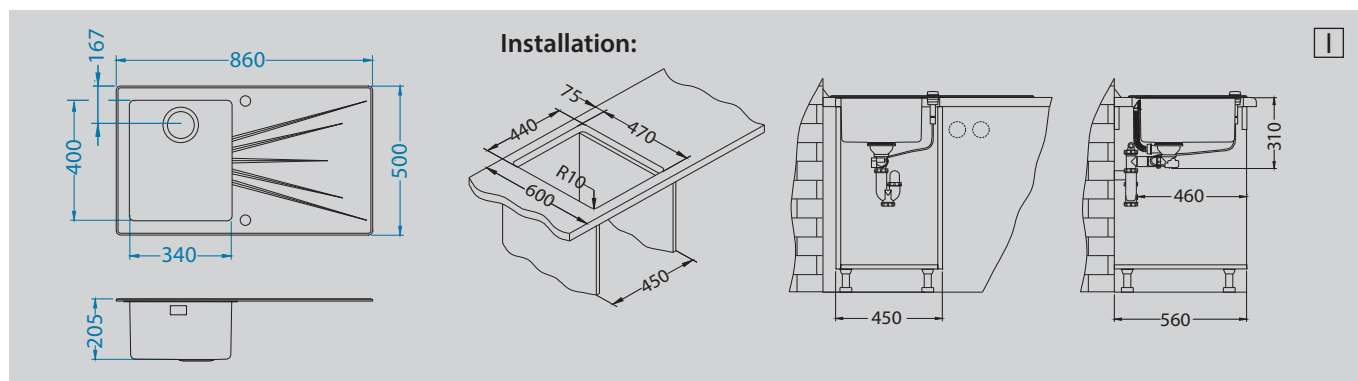

Accessories:

Included

Waste kit pop-up
1074347

Optional

Strainer bowl
stainless
1119835

Chopping board
safety glass
1084835 - black

Chopping board
safety glass
1087883 - white

Emma
1103792
pg. 201

Eden
1088772
Pg. 201