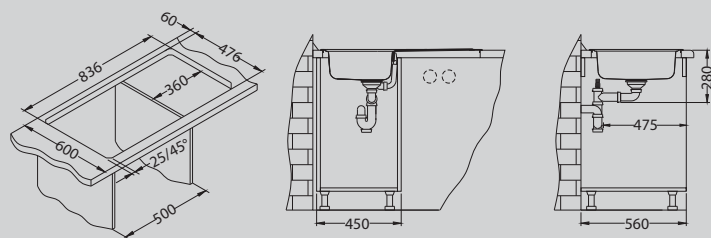

Installation: