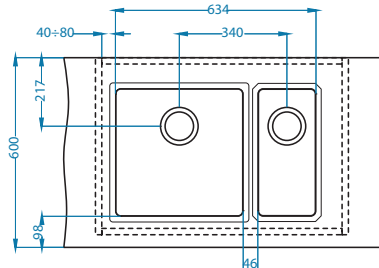

KOMBINO 30 + KOMBINO 10

Waste kit: 1047043
Waste kit pop-up: 1090610