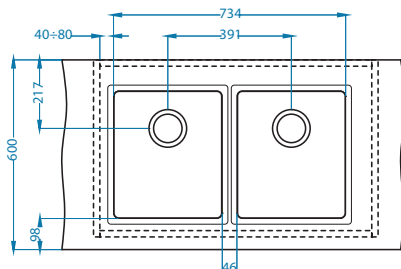

cabinet width 900 mm

KOMBINO 20 - 2X

Waste kit: 1047043
Waste kit pop-up: 1090610