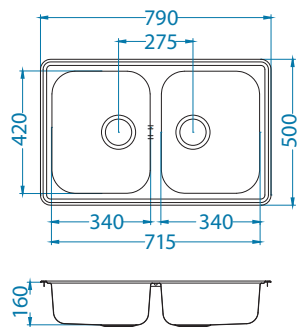

Line 90

Size: 790 x 500 mm
Bowl dimensions: 340 x 420 x 160 mm
340 x 420 x 160 mm
Cabinet size: 800 mm