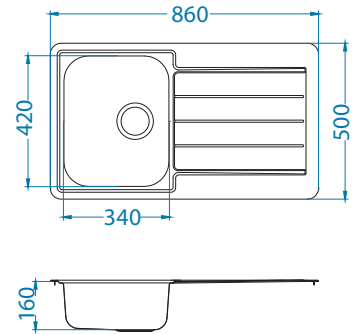

Cabinet size: 600 mm
 Bowl dimensions: 340 x 420 x 160 mm
 148 x 300 x 75 mm
 Colour: GOLD, COPPER, BRONZE, ANTHRACITE

Monarch Line 20

Cabinet size: 450 mm
 Bowl dimensions: 340 x 420 x 160 mm
 Colour: GOLD, COPPER, BRONZE, ANTHRACITE