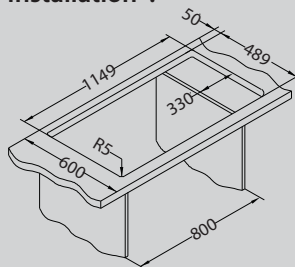

Installation*:

* F - installation needs specific treatment of worktop cut-out according to sink enclosed instructions.

Accessories:

Included

Waste kit
pop-up
1074346

Optional

Chopping board
safety glass
1063063

Strainer bowl
stainless
1062602

Chopping board
wooden
1064565

Small chopping
board
wooden
1064566

Eden
1088772
Pg. 192

Billy-S
1098727
Pg. 194