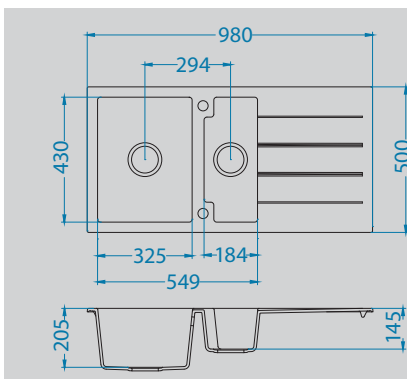

Accessories:

Included Optional

Cubo 70

Size: 980 x 500 mm
 Bowl dimensions: 325 x 430 x 205 mm
 184 x 430 x 145 mm
 Cabinet size: 600 mm

surface	code	type	waste	Ø 35 mm	installation	packaging
 arctic - A11	1054761	reversible	3 1/2"	2x	I	carton
 terra - A22	1054763	reversible	3 1/2"	2x	I	carton
 beige - A51	1067424	reversible	3 1/2"	2x	I	carton
 carbon - A91	1054767	reversible	3 1/2"	2x	I	carton
 cream - A23	1088565	reversible	3 1/2"	2x	I	carton
 anthrazit - A16M	1054769	reversible	3 1/2"	2x	I	carton