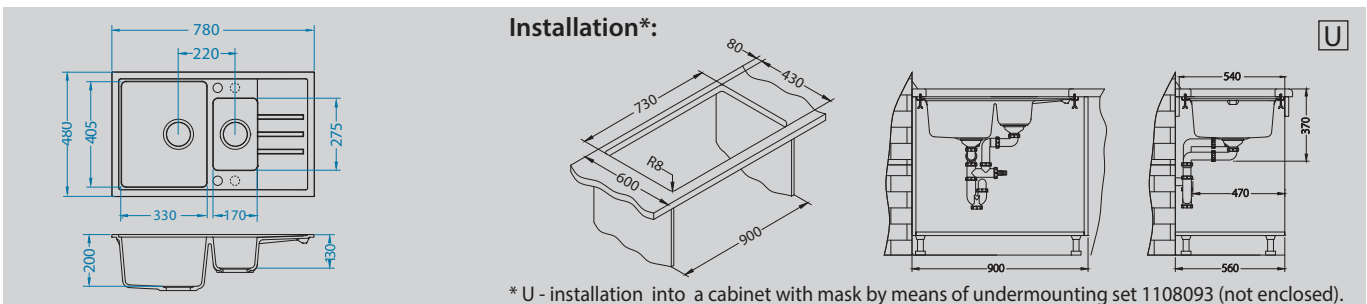

* U - installation into a cabinet with mask by means of undermounting set 1108093 (not enclosed).

Accessories:

Included

Optional

Waste kit pop-up
1117293

Chopping board wooden
1080029

Strainer bowl stainless
1119835

Undermounting set
1108039

Strainer bowl stainless
1122700

AM 80
Pg. 207

AM 20-PS
Pg. 206

Cleo-PS
1088774
Pg. 200

Arc 40-P
1015662
Pg. 203

COMPOSITE MATERIAL