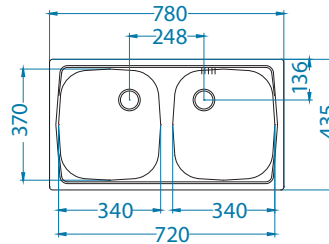

Basic 160

Size: 780 x 435 mm
Bowl dimensions: 340 x 370 x 140 mm
Cabinet size: 800 mm