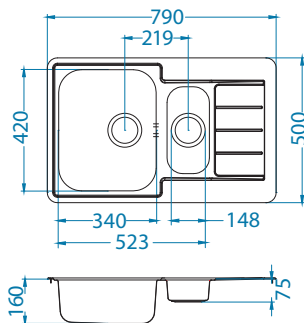

Line 70

Size: 790 x 500 mm
Bowl dimensions: 340 x 420 x 160 mm
Cabinet size: 148 x 300 x 75 mm
600 mm