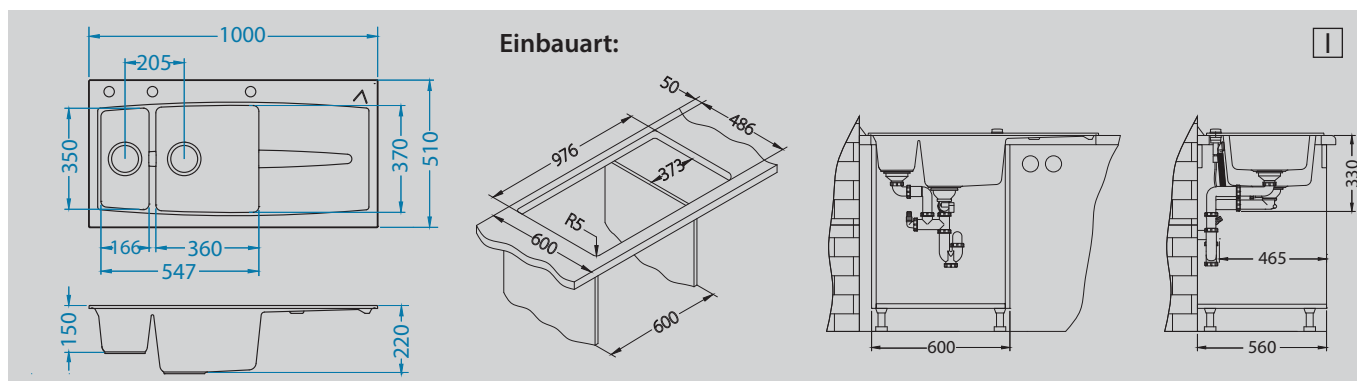

Apelles 70

Size: 1000 x 510 mm
 Bowl dimensions: 360 x 370 x 220 mm
 166 x 350 x 150 mm
 Cabinet size: 600 mm

surface		code	type	waste	Ø 35 mm	installation	packaging
	pearl - G01M	1116706	left	hexagonal	2x	I	carton
	steel - G04M	1116709	left	hexagonal	2x	I	carton
	pebble - G02M	1116707	left	hexagonal	2x	I	carton
	chocolate - G03M	1116708	left	hexagonal	2x	I	carton
	twilight - G05M	1116721	left	hexagonal	2x	I	carton