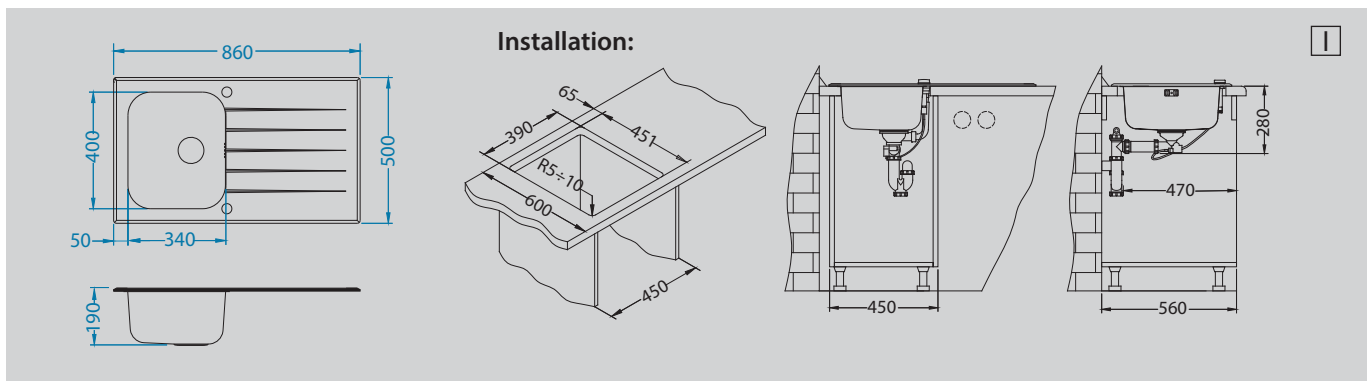

Accessories:

Included

Waste kit pop-up
1074347

Optional

Chopping board
wooden
1016018

Azeta-P
1096119
pg. 201

Oz
1097968
pg. 203

Lara
1103779
pg. 201