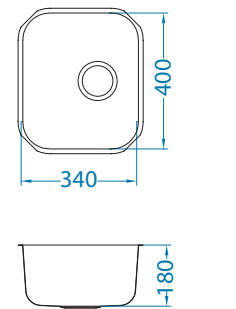

Monarch Variant 40

Cabinet size: 450 mm
Bowl dimensions: 340 x 400 x 180 mm
Colour: GOLD, COPPER, BRONZE, ANTHRACITE

U