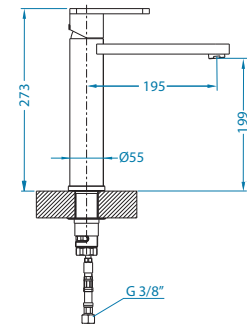

Choice

Emma

Evita - P

CNi
18/10

Lara - PS