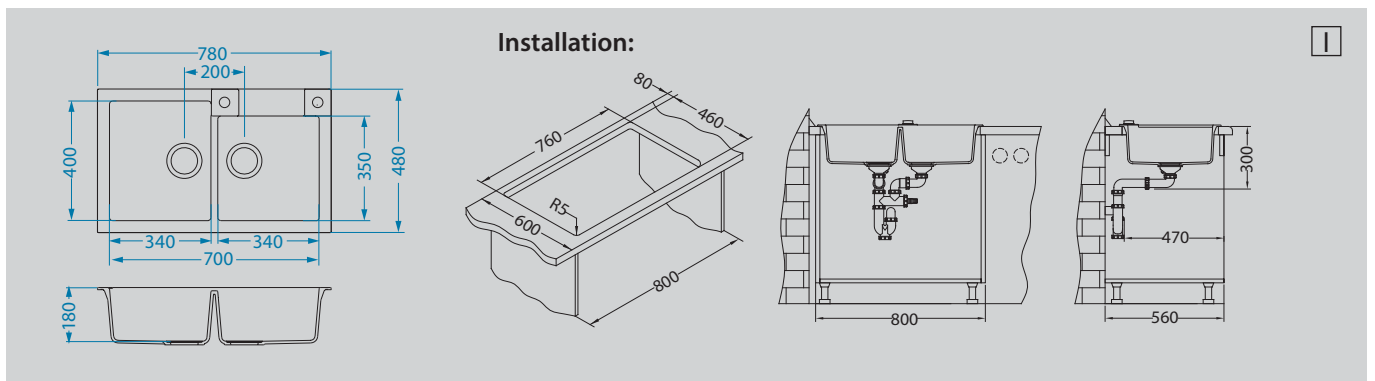

Accessories:

Included

Waste kit pop-up
1105299

Optional

Chopping board wooden
1099620

AM 80
Pg. 207

AM 30
Pg. 206

AM 20 - PS
Pg. 206

Azeta - P
1096119
Pg. 199