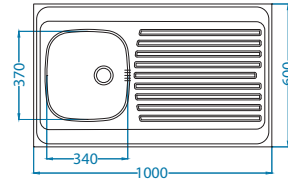

Size: 1000 x 600 mm
 Bowl dimensions: 340 x 370 x 155 mm
 Installation: sit-on

surface	code	type	waste	Ø 35 mm	installation	packaging
NAT	1009080	reversible	1 1/2"	/	L	sleeve

NAT - unpolished

Classic 100