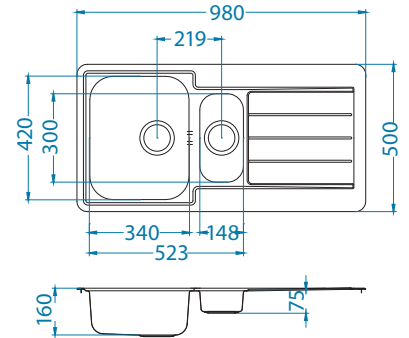

Cabinet size: 600 mm
 Bowl dimensions: 340 x 420 x 160 mm
 148 x 300 x 75 mm
 Colour: GOLD, COPPER, BRONZE, ANTHRACITE

Monarch Line 20

Cabinet size: 450 mm
 Bowl dimensions: 340 x 420 x 160 mm
 Colour: GOLD, COPPER, BRONZE, ANTHRACITE