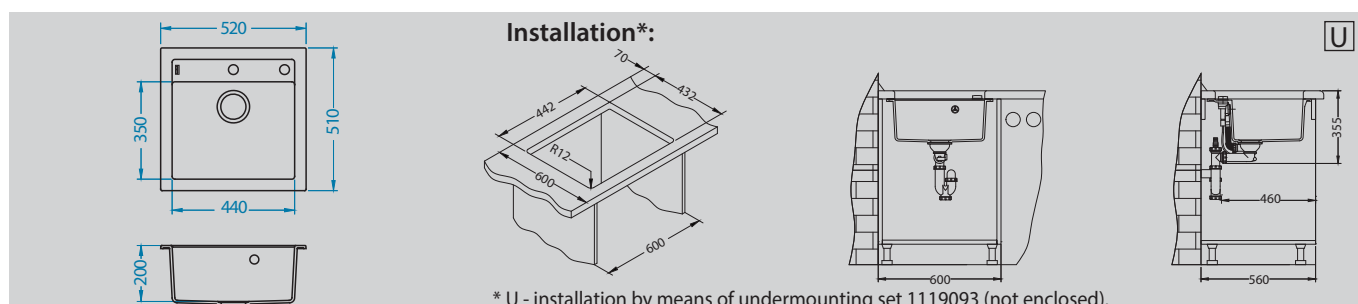

Accessories:

Included

Optional

Waste kit
pop-up
1077138

Chopping board
wooden
1110610

Undermounting
set
1108039

AM 90 - P
Pg. 207

AM 100 - P
Pg. 208

AM 110
Pg. 197

Emma
1103792
Pg. 198

COMPOSITE MATERIAL