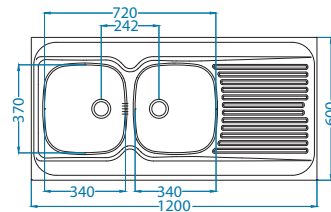

Classic 100

Size: 1200 x 600 mm
Bowl dimensions: 340 x 370 x 145 mm
340 x 370 x 145 mm
Installation: sit-on

surface	code	type	waste	Ø 35 mm	installation	packaging
NAT	1009084	left	1 1/2"	/	L	sleeve
NAT	1009085	right	1 1/2"	/	L	sleeve
LEI	1008990	left	1 1/2"	/	L	sleeve
LEI	1008991	right	1 1/2"	/	L	sleeve

NAT - unpolished