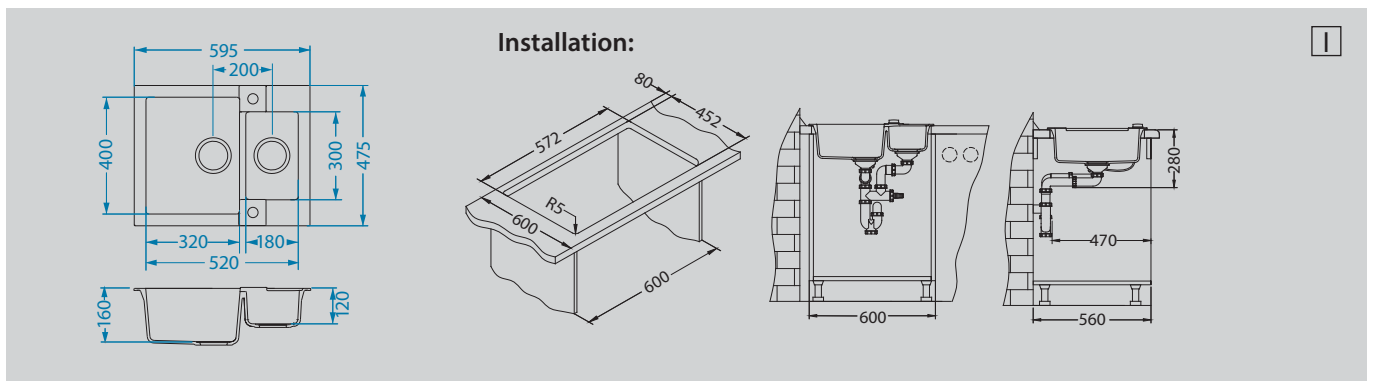

Accessories:

Included

Waste kit
pop-up
1105299

Optional

Chopping board
wooden
1099620

AM 80
Pg. 207

AM 30
Pg. 206

AM 20 - PS
Pg. 206

Azeta-P
1096119
Pg. 199