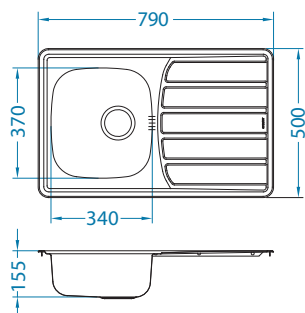

Accessories:

Waste kit
1011645

Chopping board
wooden
1016018

Strainer basket
CHR
1109414

Detergent dispenser
1016099

Installation:

Zoom 20

Size: 790 x 500 mm
 Bowl dimensions: 340 x 370 x 155 mm
 Cabinet size: 450 mm