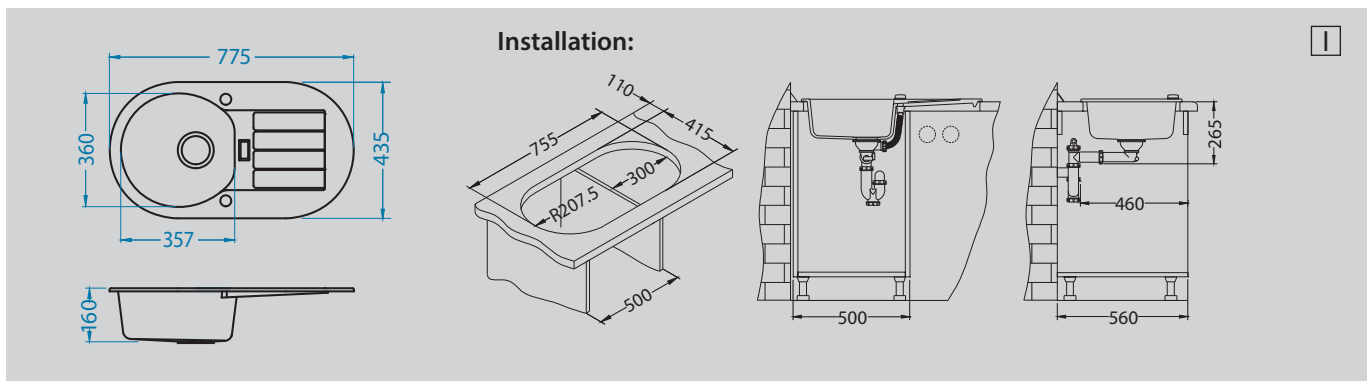

Accessories:

Included

Waste kit
pop-up
1105297

Optional

AM 80
Pg. 207

AM 30
Pg. 206

AM 20-PS
Pg. 206

Quadro
1097971
Pg. 201