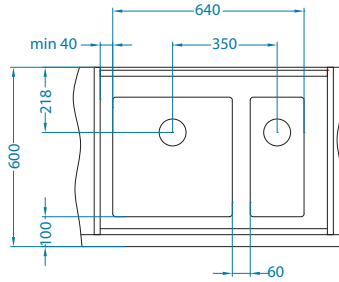

QUADRIX 20+20-FS

QUADRIX 20+30-FS

QUADRIX 10+50-FS

Quadrix Quadrix bowl configurations U

Cabinet width 800 mm

QUADRIX 10+20-U

QUADRIX 10+30-U

Cabinet width 900 mm