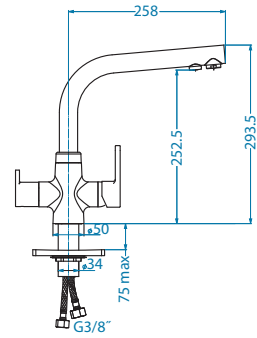

Aqua

Oasis

Sink mixers connectable to the filter

Sink mixer Oasis and Aqua are designed to be connected to the water filter, through which water can be cleaned of all contaminants, which impair the quality and taste of drinking water.

Sink mixers Oasis and Aqua have two separated inlet hoses – inlet hose for normal, unfiltered water and another for filtered, drinking water. As there are two separated inlet hoses there are also two separated levers to operate normal or drinking water.

Sink mixers do not include the water filter.

Sink mixers Oasis and Aqua can be connected to water filter designed for household water purification.