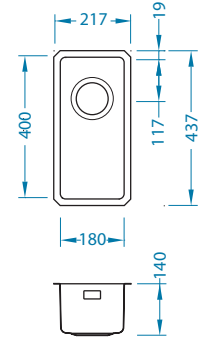

Colour:

Monarch Kombino 10

NEW

Cabinet size: 300 mm
 Bowl dimensions: 180 x 400 x 140 mm
 Colour: GOLD, COPPER, BRONZE, ANTHRACITE

U

1120360 1120330 1122672 1122671

Monarch Kombino 50

NEW