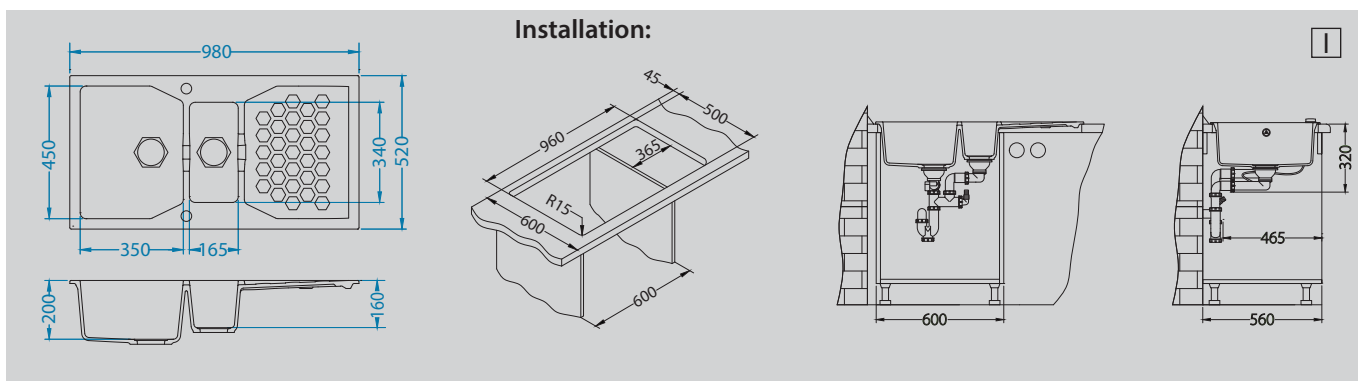

Accessories:

Included

Waste kit
pop-up
1104729

Optional

Chopping board
wooden
1110609

AM 90 - P
Pg. 207

AM 100 - P
Pg. 208

AM 110
Pg. 208

Azeta-P
1096119
Pg. 199