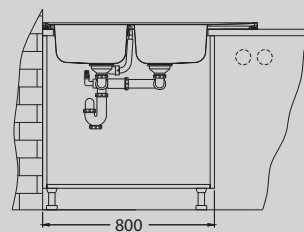

Installation:

I

Accessories:

Waste kit
1011649

Chopping board
wooden
1016018

Strainer basket
CHR
1109414

Detergent dispenser
1016099

Eden
1088772
Pg. 192

Oz
1097968
Pg. 192

Billy-S
1098727
Pg. 203