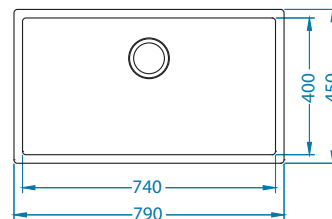

Accessories:

Included

Waste

Waste trap
1068989

Waste trap
(double bowl)
1033153

Strainer bowl
1119836 - gold
1119837 - anthracite
1119839 - bronze
1119838 - copper

Chopping board
safety glass
1084835 - black

Chopping board
wooden
1080029