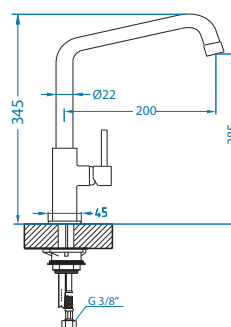

Eden

1088772 CHR

Lia

1103794 SAT

CNi
18/10

Oz

1097968 CHR

Quadro

1097971 CHR