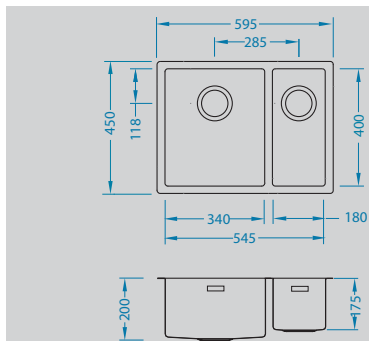

Quadrix 120

Size: 595 x 450 mm
Bowl dimensions: 340 x 400 x 200 mm
180 x 400 x 175 mm
Cabinet size: 600 mm - F / S
800 mm - U

surface	code	type	waste	Ø 35 mm	installation	packaging
	BRS 1091310	left	3 1/2"	/	F / S / U	carton
	BRS 1091341	right	3 1/2"	/	F / S / U	carton

BRS - brushed

Installation*:

S

* F - installation needs specific treatment of worktop cut-out according to sink enclosed instructions.

Installation*:

U

* U - installation by means of undermounting set 1119093 (not enclosed).

Accessories:

Included

Optional

Waste kit pop-up
1090610

Undermounting set
1119093

Detergent dispenser
1069687

Strainer bowl stainless
1119835

Chopping board safety glass
1084835 - black

Chopping board wooden
1080029

ALVEUS TriTop 340
1084327

Evita-P
1103795
pg. 201

Choice
1103780
pg. 201