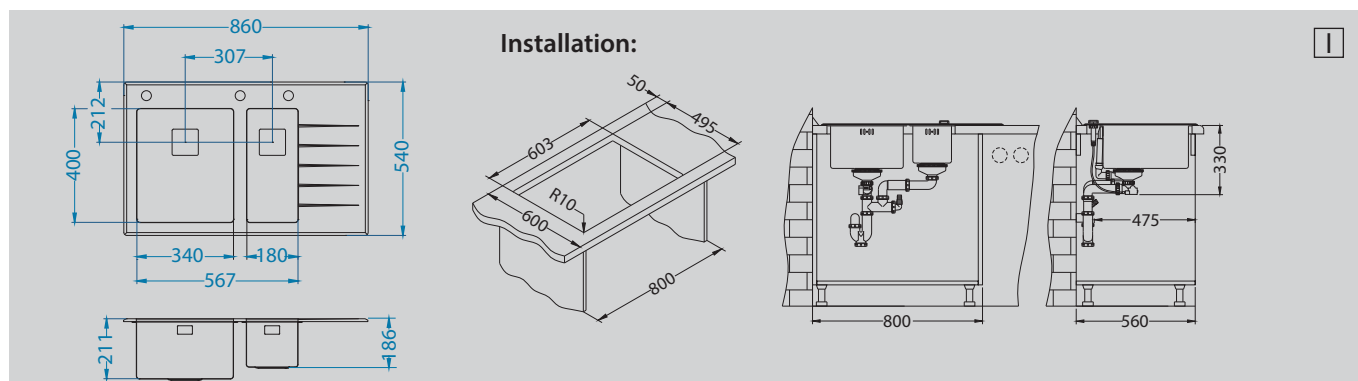

Accessories:

Included

Waste kit pop-up
1090864

Detergent dispenser
1069687

Strainer bowl stainless
1119835

Optional

Chopping board safety glass
1084835 - black

Chopping board safety glass
1087883 - white

Azeta-P
1096119
pg. 201

Lara
1103779
pg. 201

TEMPERED GLASS