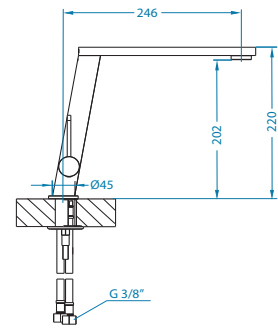

Choice

Emma

Evita - P

CNi
18/10

Lara - PS