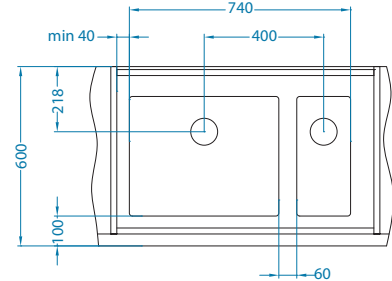

QUADRIX 10+50-U