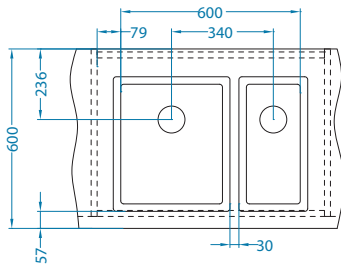

Chopping board wooden
1080029

Laguna
1088536
pg. 202

Quadrix bowl configurations FS

Cabinet width 800 mm

QUADRIX 10+20-FS

QUADRIX 10+30-FS

QUADRIX 10+40-FS

Cabinet width 900 mm

QUADRIX 20+20-FS

QUADRIX 20+30-FS

QUADRIX 10+50-FS

Quadrix Quadrix bowl configurations U

Cabinet width 800 mm

QUADRIX 10+20-U

QUADRIX 10+30-U

Cabinet width 900 mm