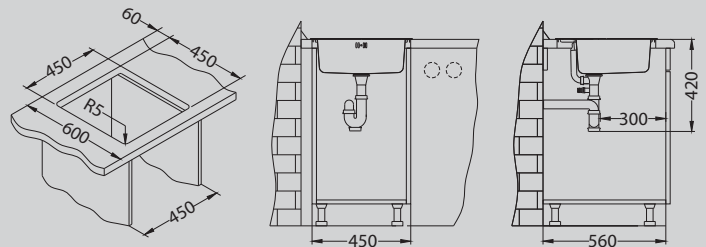

NAT - unpolished

Accessories:

Waste kit
1011717

Chopping board
wooden
1016018

Strainer basket
CHR
1109414

Installation:

Basic 140

Size: 465 x 465 mm
 Bowl dimensions: 340 x 400 x 185 mm
 Cabinet size: 450 mm