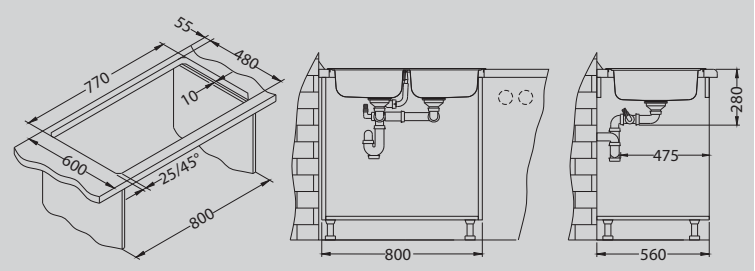

Line 100

Size: 1160 x 500 mm
 Bowl dimensions: 350 x 400 x 150 mm
 350 x 400 x 150 mm
 Cabinet size: 800 mm

surface	code	type	waste	Ø 35 mm	installation	packaging
SAT	1087978	reversible	3 1/2"	/	I	sleeve
LEI	1087981	reversible	3 1/2"	/	I	sleeve