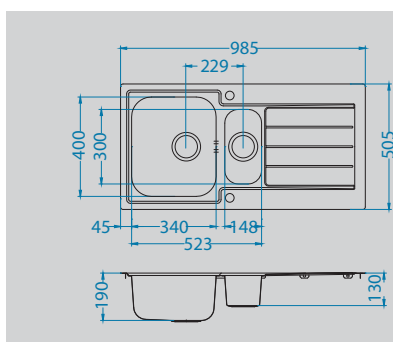

Line Maxim 10

Size: 980 x 500 mm - I
985 x 505 mm - FS
Bowl dimensions: 340 x 400 x 190 mm
148 x 300 x 130 mm
Cabinet size: 600 mm

surface	code	type	waste	Ø 35 mm	installation	packaging
	SAT 1085943	reversible	3 1/2"	2x	I	carton
	SAT 1089610**	reversible	3 1/2"	/	I	sleeve
	LEI 1085949	reversible	3 1/2"	2x	I	carton
	SAT 1085952	reversible	3 1/2"	2x	FS	carton

Installation:

I

Installation*:

S

* F - installation needs specific treatment of worktop cut-out according to sink enclosed instructions.

Accessories:

Included

Waste kit
pop-up
1074346

Waste kit **
1011649

Optional

Chopping board
safety glass
1063063

Strainer bowl
stainless
1062602

Chopping board
wooden
1064565

Small chopping
board
wooden
1064566

Azeta-P
1096119
pg. 201

Flexy window
1062366
Pg. 193