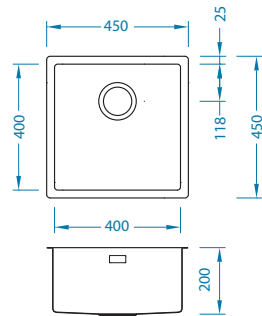

Colour:

Monarch Quadrix 20

Cabinet size: 400 mm
 Bowl dimensions: 340 x 400 x 200 mm
 Colour: GOLD, COPPER, BRONZE, ANTHRACITE

Monarch Quadrix 30

Cabinet size: 450 mm
 Bowl dimensions: 400 x 400 x 200 mm
 Colour: GOLD, COPPER, BRONZE, ANTHRACITE