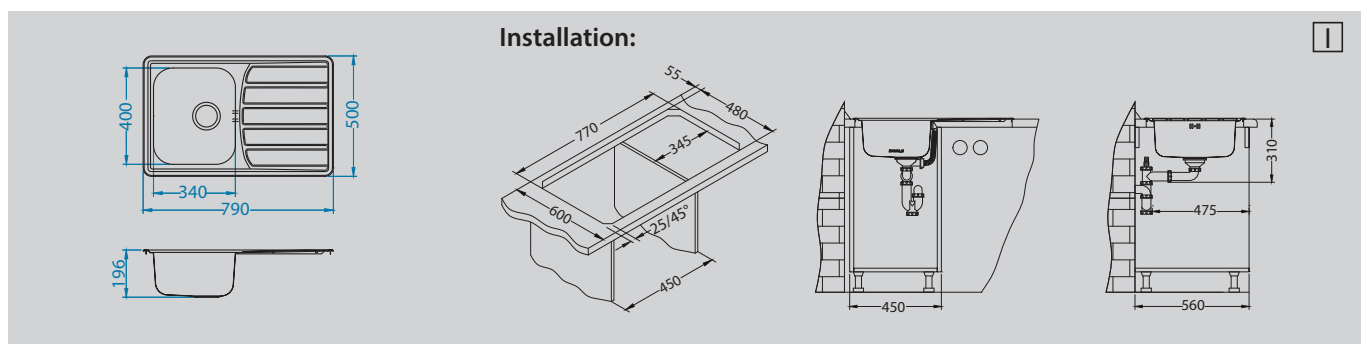

Accessories:

Included

Waste kit
1011645

Optional

Chopping board
wooden
1016018

Strainer basket
CHR
1109414

Nika
1103796
pg. 202

Azeta-P
1096119
pg. 201

Cleo-PS
1088774
pg. 203