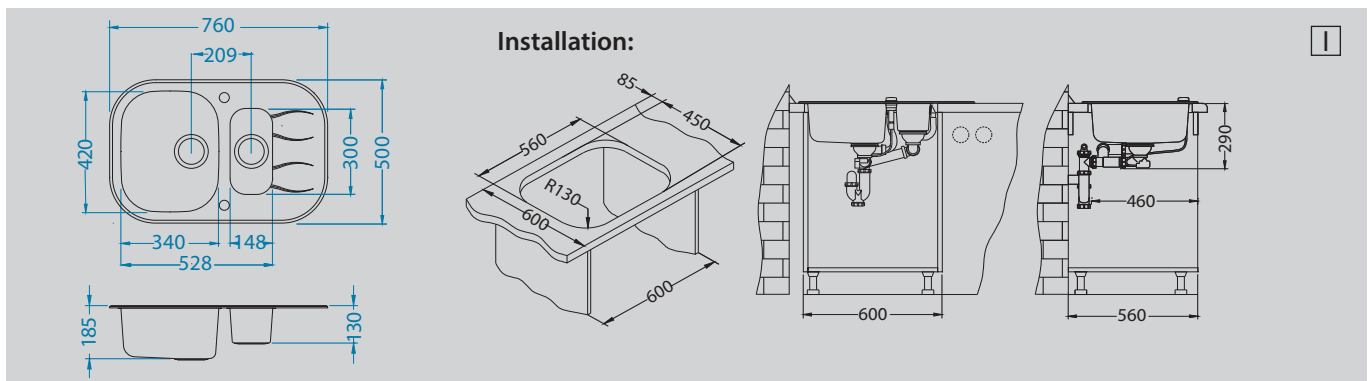

Accessories:

Included

**Waste kit
pop-up**
1077134

Optional

Chopping board
wooden
1016018

Strainer bowl
stainless
1056616

Arc 40-P
1015662
pg. 204