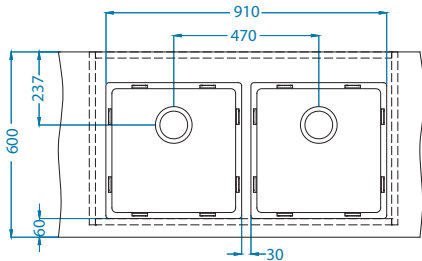

cabinet width 1000 mm

KOMBINO 30 - 2X

Siphon: 1047043
Siphon POP-UP: 1090610