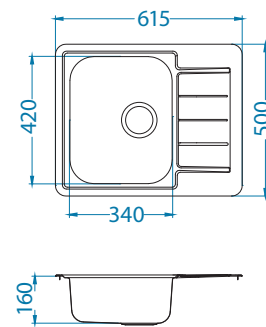

Monarch Line 60

Cabinet size: 500 mm
Bowl dimensions: 340 x 420 x 160 mm
Colour: GOLD, COPPER, BRONZE, ANTHRACITE