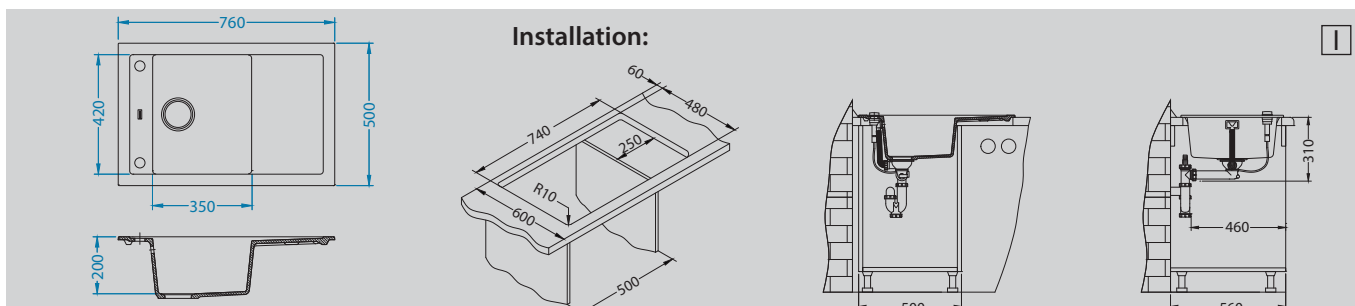

AM 110
Pg. 197

Emma
1103792
Pg. 198

COMPOSITE MATERIAL

Formic 30

Size: 760 x 500 mm
 Bowl dimensions: 350 x 420 x 200 mm
 Cabinet size: 500 mm - I
 900 mm - U

surface	code	type	waste	Ø 35 mm	installation	packaging
 pearl - G01M	1108027	reversible	3 1/2"	2x	I / U	carton
 steel - G04M	1108030	reversible	3 1/2"	2x	I / U	carton
 pebble - G02M	1108028	reversible	3 1/2"	2x	I / U	carton
 chocolate - G03M	1108029	reversible	3 1/2"	2x	I / U	carton
 twilight - G05M	1108031	reversible	3 1/2"	2x	I / U	carton