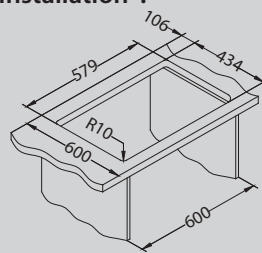

Installation*:

S

* F - installation needs specific treatment of worktop cut-out according to sink enclosed instructions.