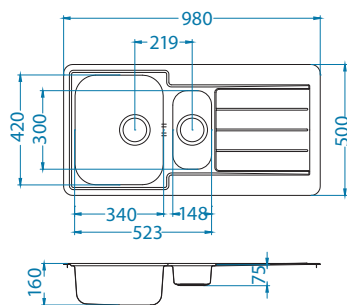

Line 10

Size: 980 x 500 mm
 Bowl dimensions: 340 x 420 x 160 mm
 148 x 300 x 75 mm
 Cabinet size: 600 mm

surface	code	type	waste	Ø 35 mm	installation	packaging
SAT	1064281	reversible	3 1/2"	/	I	sleeve
LEI	1085938	reversible	3 1/2"	/	I	sleeve