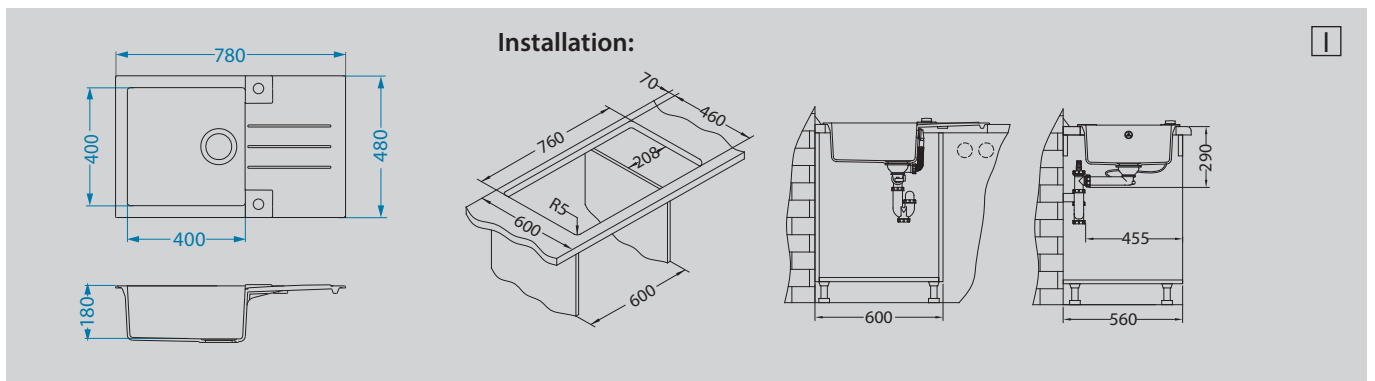

Accessories:

Included

Waste kit pop-up
1105296

Optional

Chopping board wooden
1099620

AM 80
Pg. 207

AM 30
Pg. 206

AM 20 - PS
Pg. 206

Quadro
1097971
Pg. 201