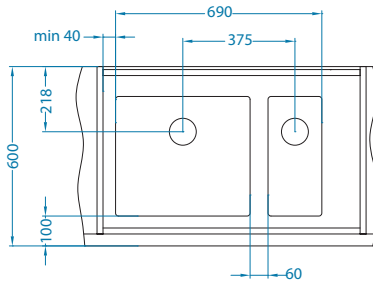

QUADRIX 10+40-U