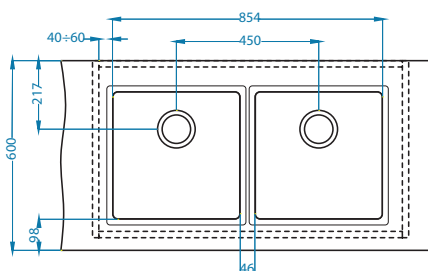

KOMBINO 30 - 2X

Waste kit: 1047043
Waste kit pop-up: 1090610