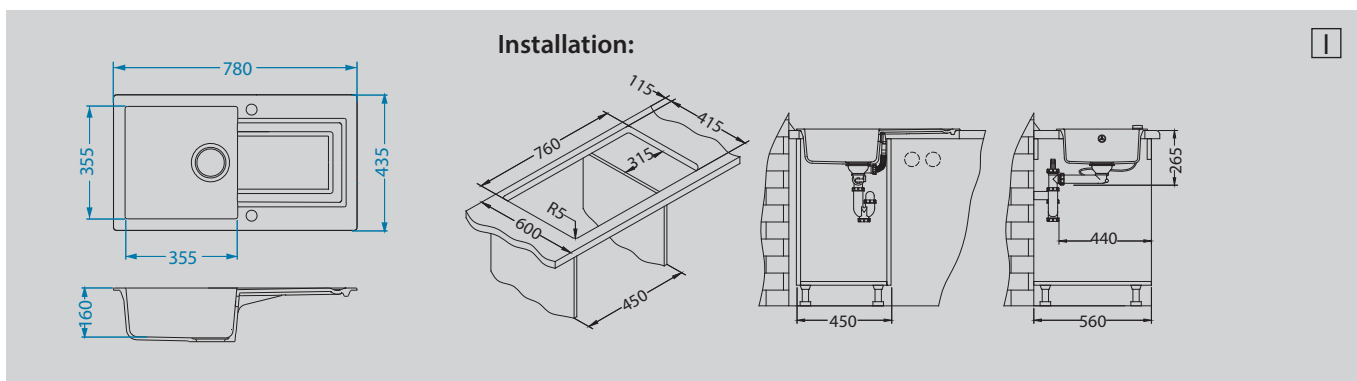

Accessories:

Included

Waste kit
pop-up
1105296

Optional

AM 80
Pg. 207

AM 30
Pg. 206

AM 20 - PS
Pg. 206

Quadro
1097971
Pg. 201