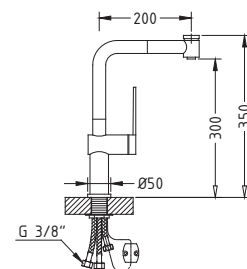

Choice

Emma

Evita - P

CNi
18/10

Lara - PS