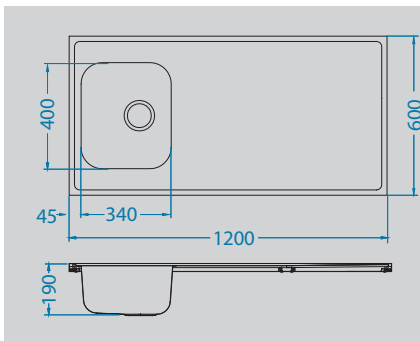

Classic Pro 90

NEW MODEL

Size: 1200 x 600 mm
Bowl dimensions: 340 x 400 x 190 mm
Cabinet size: 600 mm

STAINLESS STEEL

surface	code	type	waste	Ø 35 mm	installation	packaging
SAT	1120337	reversible	3 1/2"	/	L / I	sleeve

Installation:

Installation:

Accessories:

Waste kit
1011645

Chopping board
wooden
1016018

Strainer basket
CHR
1109414

Detergent dispenser
1016099

Eden
1088772
Pg. 192

Oz
1097968
Pg. 192

Billy-S
1098727
Pg. 203