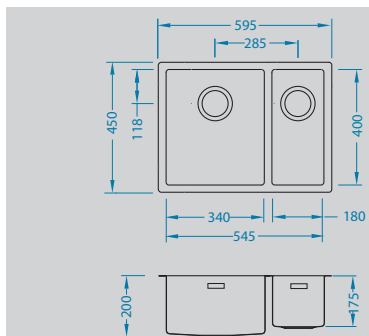

S

* F - installation needs specific treatment of worktop cut-out according to sink enclosed instructions.