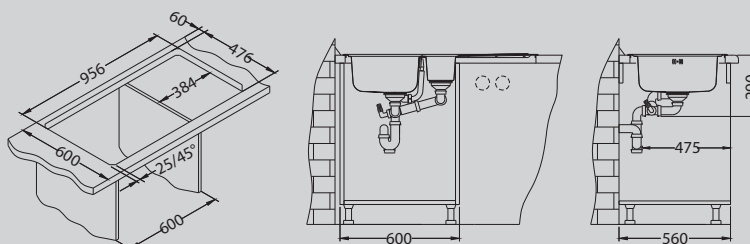

Installation:

I