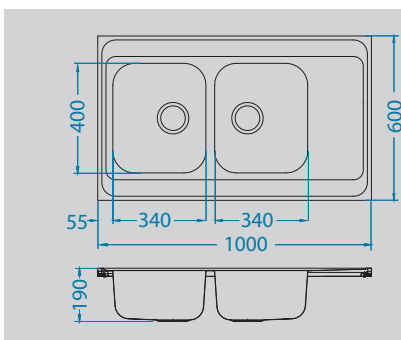

Classic Pro 80

NEW MODEL

Size: 1000 x 600 mm
Bowl dimensions: 340 x 400 x 190 mm
340 x 400 x 190 mm
Cabinet size: 800 mm

surface	code	type	waste	Ø 35 mm	installation	packaging
SAT	1112283	reversible	3 1/2"	/	L / I	sleeve

Installation:

L

Installation:

I

Accessories:

Waste kit
1011649

Chopping board
wooden
1016018

Strainer basket
CHR
1109414

Detergent dispenser
1016099

Eden
1088772
Pg. 192

Oz
1097968
Pg. 192

Billy-S
1098727
Pg. 203