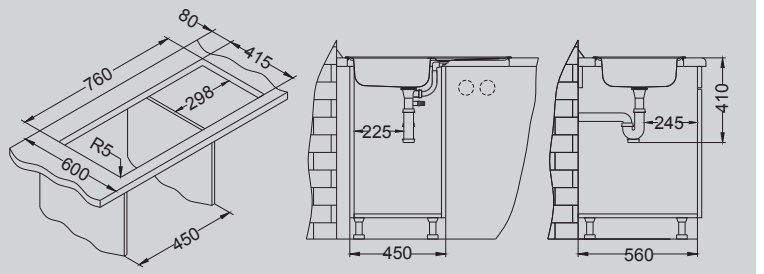

Installation: