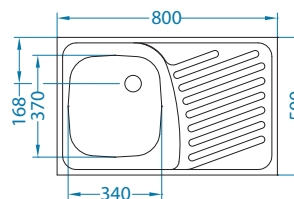

Compact 10

Size: 800 x 500 mm
Bowl dimensions: 340 x 370 x 145 mm
Installation: sit-on

surface	code	type	waste	Ø 35 mm	installation	packaging
NAT	1009426	left	1 1/2"	/	L	sleeve
NAT	1009427	right	1 1/2"	/	L	sleeve

NAT - unpolished