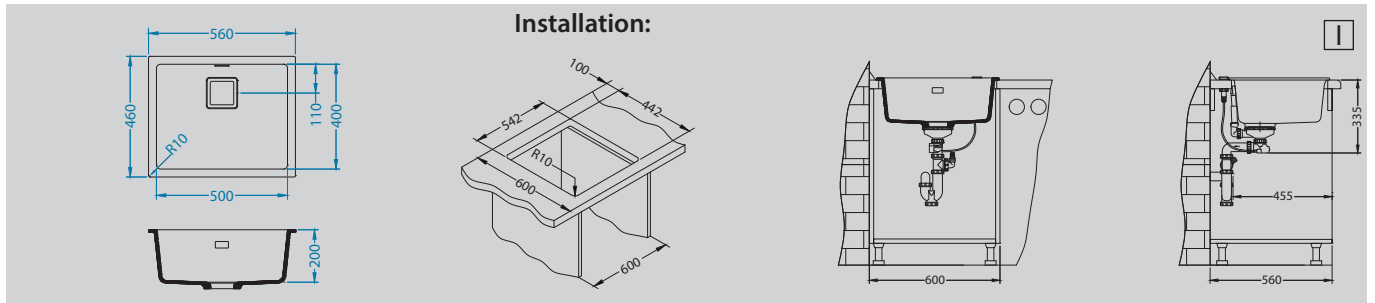

Azeta-P
1096119
Pg. 199

Quadrix 50

Size: 560 x 460 mm
 Bowl dimensions: 500 x 400 x 200 mm
 Cabinet size: 600 mm - U
 800 mm - I

surface	code	type	waste	Ø 35 mm	installation	packaging
 pearl - G01M	1108034	reversible	square	/	I / U	carton
 steel - G04M	1108037	reversible	square	/	I / U	carton
 pebble - G02M	1108035	reversible	square	/	I / U	carton
 chocolate - G03M	1108036	reversible	square	/	I / U	carton
 twilight - G05M	1108038	reversible	square	/	I / U	carton