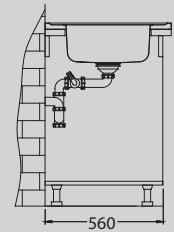

Installation:

I