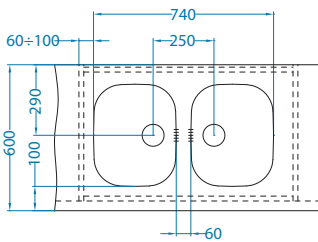

Waste kit:
Waste kit pop-up: