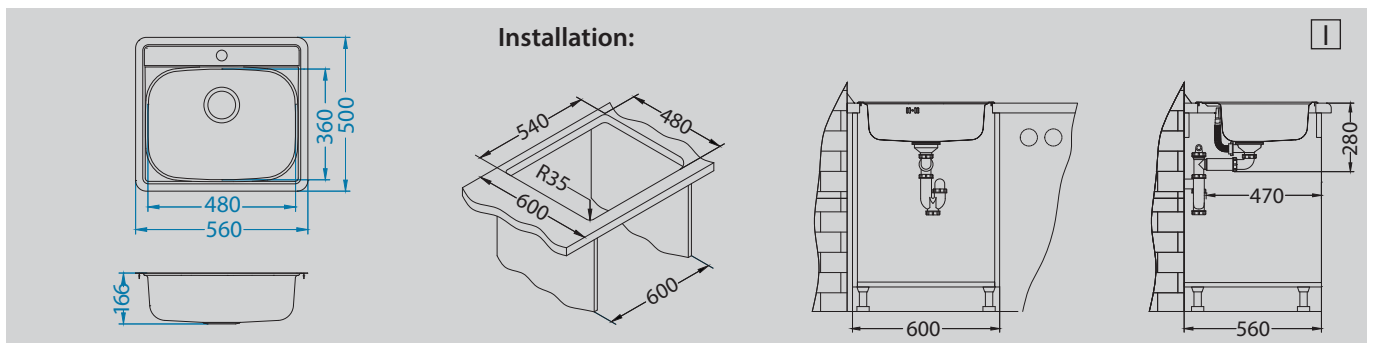

Accessories:

Waste kit
1101645

Detergent dispenser
1065462

Evita-P
1103795
pg. 201

Azeta-P
1096119
pg. 201

Cleo-PS
1088774
pg. 203