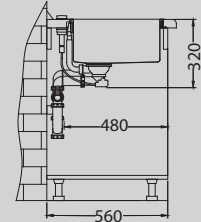

Installation*:

S

* F - installation needs specific treatment of worktop cut-out according to sink enclosed instructions.