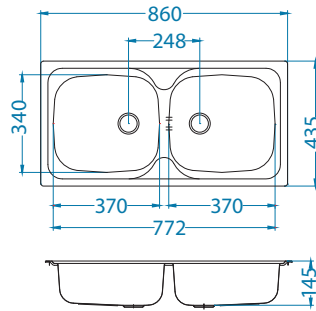

Basic 70

Size: 860 x 435 mm
Bowl dimensions: 340 x 370 x 145 mm
340 x 370 x 145 mm
Cabinet size: 900 mm