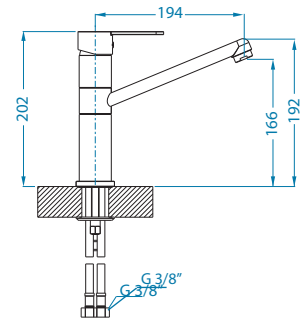

Zenit

NEW MODEL

1119872 CHR

Cleo

1097969 CHR

Cleo-P

1088776 CHR

Cleo - PS

1088774 CHR

1088775 CHR ⚡