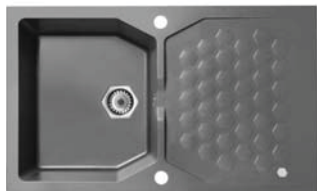

Sensual 30

Size: 850 x 520 mm
Bowl dimensions: 380 x 450 x 200 mm
Cabinet size: 500 mm

surface		code	type	waste	Ø 35 mm	installation	packaging
	pearl - G01M	1103745	reversible	hexagonal	2x	I	carton
	steel - G04M	1103746	reversible	hexagonal	2x	I	carton
	pebble - G02M	1103747	reversible	hexagonal	2x	I	carton
	chocolate - G03M	1103748	reversible	hexagonal	2x	I	carton
	twilight - G05M	1103749	reversible	hexagonal	2x	I	carton