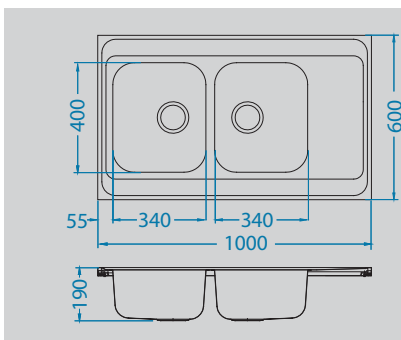

Oz
1097968
Pg. 192

Classic Pro 80

NEW MODEL

Size: 1000 x 600 mm
Bowl dimensions: 340 x 400 x 190 mm
 340 x 400 x 190 mm
Cabinet size: 800 mm

surface	code	type	waste	Ø 35 mm	installation	packaging
SAT	1112283	reversible	3 1/2"	/	L / I	sleeve