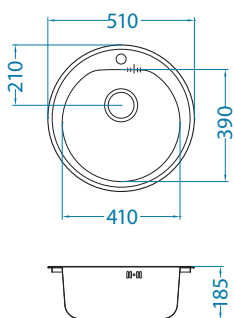

Form 30

Size: Ø 510 mm
Bowl dimensions: 410 x 390 x 185 mm
450 mm

Cabinet size: