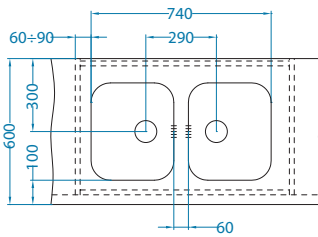

cabinet width 900 mm

Variant 40-2x

Waste kit:
Waste kit pop-up:
Variant 20-2x

Waste kit:
Waste kit pop-up: