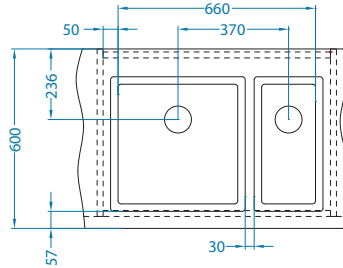

Chopping board wooden
1080029

Laguna
1088536
pg. 202

Quadrix bowl configurations FS

Cabinet width 800 mm

QUADRIX 10+20-FS

QUADRIX 10+30-FS

QUADRIX 10+40-FS

Cabinet width 900 mm

QUADRIX 20+20-FS

QUADRIX 20+30-FS

QUADRIX 10+50-FS

Quadrix Quadrix bowl configurations U

Cabinet width 800 mm

QUADRIX 10+20-U

QUADRIX 10+30-U

Cabinet width 900 mm