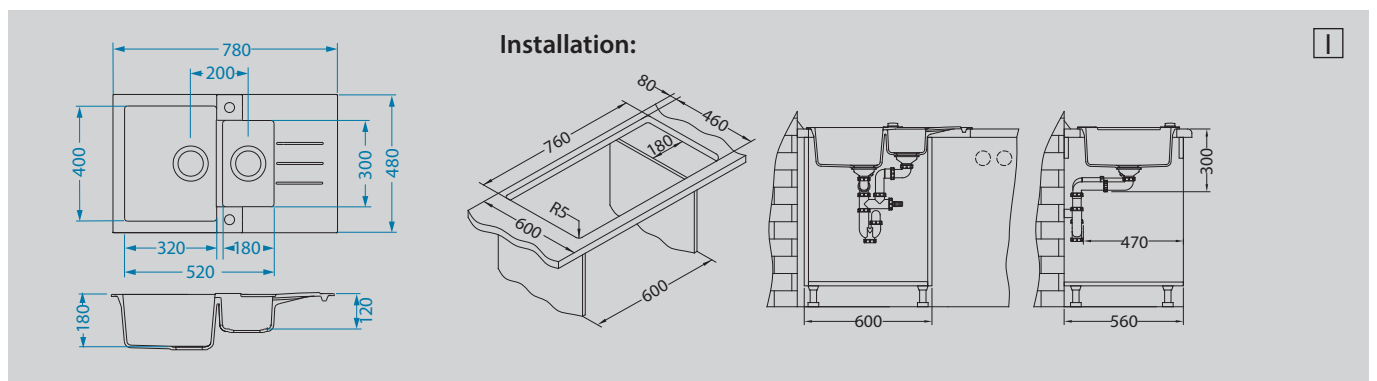

Accessories:

Included

Waste kit
pop-up
1105299

Optional

Chopping board
wooden
1099620

AM 80
Pg. 207

AM 30
Pg. 206

AM 20 - PS
Pg. 206

Quadro
1097971
Pg. 201