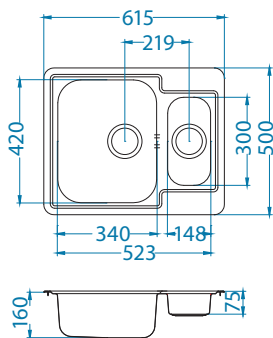

Line 50

Size: 615 x 500 mm
Bowl dimensions: 340 x 420 x 160 mm
148 x 300 x 75 mm
Cabinet size: 600 mm