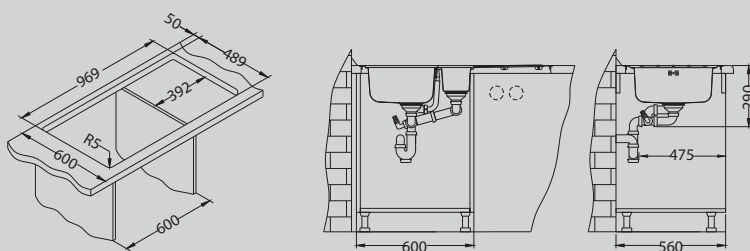

Installation*:

S

* F - installation needs specific treatment of worktop cut-out according to sink enclosed instructions.

Accessories:

Included

Waste kit
pop-up
1074346

Waste kit **
1011649

Optional

Chopping board
safety glass
1063063

Strainer bowl
stainless
1062602

Chopping board
wooden
1064565

Small chopping
board
wooden
1064566

Azeta-P
1096119
pg. 201

Flexy window
1062366
Pg. 193