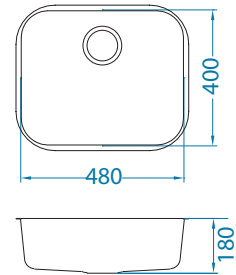

Monarch Variant 10

Cabinet size: 600 mm
Bowl dimensions: 480 x 400 x 180 mm
Colour: GOLD, COPPER, BRONZE, ANTHRACITE

U