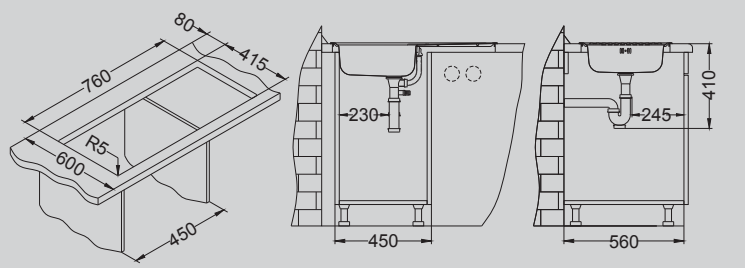

surface	code	type	waste	Ø 35 mm	installation	packaging
NAT	1083404	reversible	1 1/2"	/	I	sleeve
NAT	1085986	reversible	3 1/2"	/	I	sleeve
LEI	1084499	reversible	1 1/2"	/	I	sleeve
LEI	1085987	reversible	3 1/2"	/	I	sleeve

NAT - unpolished

Accessories:

Waste kit
1011717 - 1 1/2"
1087375 - 3 1/2"

Installation: