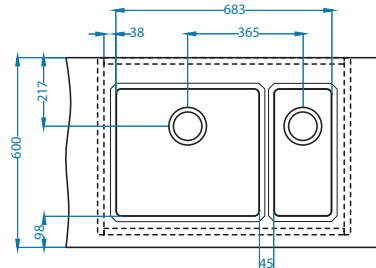

KOMBINO 40 + KOMBINO 10

Waste kit: 1047043
Waste kit pop-up: 1090610