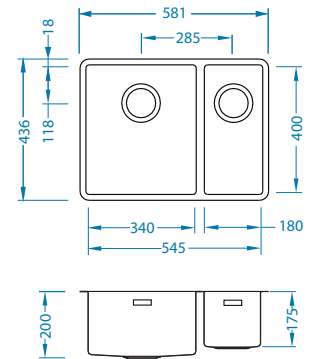

Chopping board
safety glass
1084835 - black

Chopping board
wooden
1080029

Monarch Quadrix

Colour:

ANTHRACITE

Monarch Quadrix 120

Cabinet size: 600 mm
Bowl dimensions: 340 x 400 x 200 mm
180 x 400 x 175 mm
Colour: ANTHRACITE