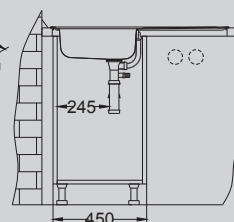

Installation: