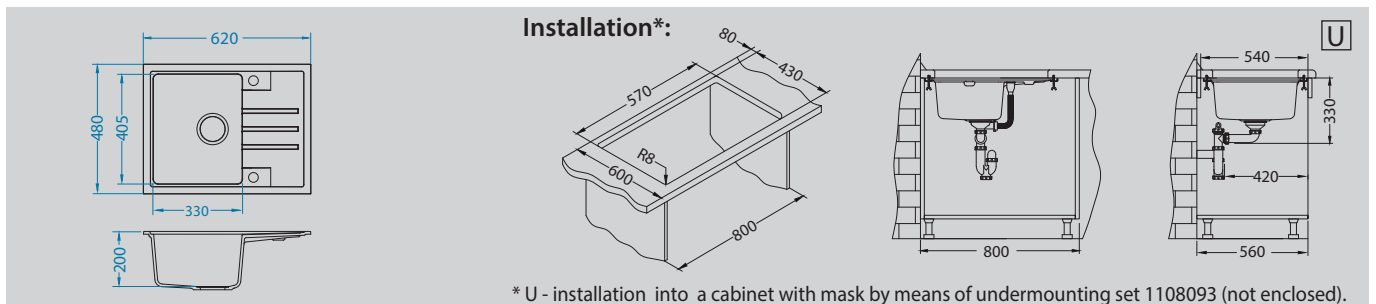

AM 90 - P
Pg. 207

AM 100 - P
Pg. 208

AM 110
Pg. 208

Azeta-P
1096119
Pg. 199

Intermezzo 30

NEW MODEL

Size: 620 x 480 mm
 Bowl dimensions: 330 x 405 x 200 mm
 Cabinet size: 450 mm - I
 800 mm - U

surface	code	type	waste	Ø 35 mm	installation	packaging
 arctic - G11	1117037	reversible	3 1/2"	2x	I / U	carton
 beige - G55	1117039	reversible	3 1/2"	2x	I / U	carton
 carbon - G91	1117044	reversible	3 1/2"	2x	I / U	carton
 concrete - G81	1119691	reversible	3 1/2"	2x	I / U	carton