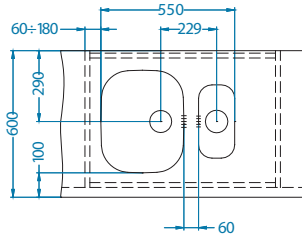

Variant 20+Variant 110

Waste kit:
Waste kit pop-up: