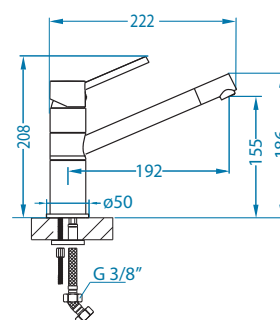

Azeta - P

1096119 - CHR

Lago

1088773 - CHR

Laguna

1088536 - CHR

Nika

1103796 - SAT

CNi
18/10