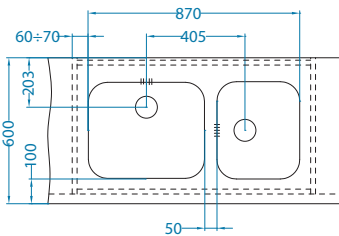

cabinet width 1000 mm

Variant 10+Variant 40

Waste kit:
Waste kit pop-up: