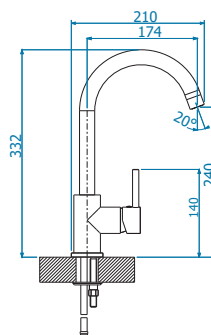

Flexy Window

Layla

Arc 10

Arc 20 - P

NEW MODEL