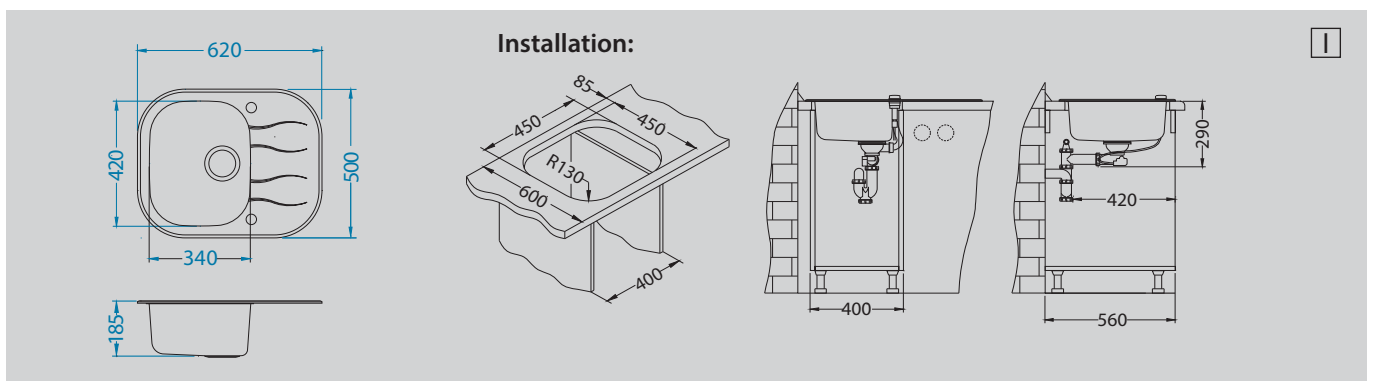

Accessories:

Included

Waste kit pop-up
1074347

Optional

Chopping board
wooden
1016018

Arc 10
1097970
pg. 204

Eden
1088772
pg. 203