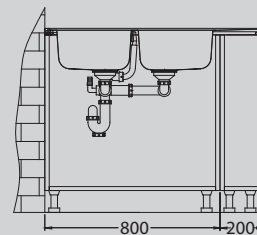

Installation:

L