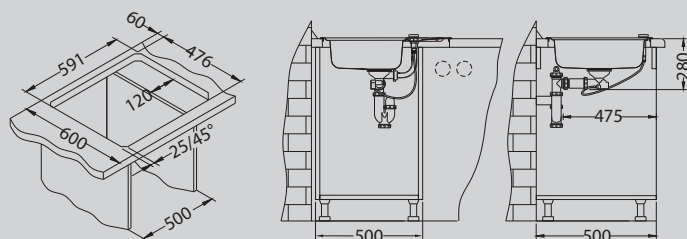

Line 70

Size: 790 x 500 mm
 Bowl dimensions: 340 x 420 x 160 mm
 Cabinet size: 148 x 300 x 75 mm
 600 mm

surface	code	type	waste	Ø 35 mm	installation	packaging
SAT	1065684	reversible	3 1/2"	/	I	sleeve
LEI	1085942	reversible	3 1/2"	/	I	sleeve