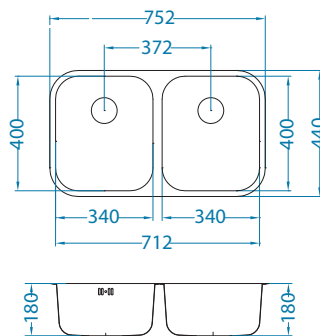

Duo 30

Size: 752 x 440 mm
Bowl dimensions: 340 x 400 x 180 mm
340 x 400 x 180 mm
Cabinet size: 800 mm