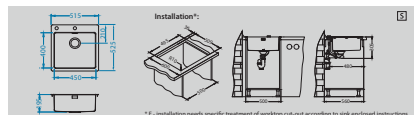

Accessories:

Included

Optional

page 201
page 201
page 198

Accessories:

Included

Optional

page 201
page 201
page 198

ALVEUS

An expression of taste

- **CNI 18/10** Made of stainless steel CNI 18/10
- **GRL** Made of Grantal Plus
- **AGR** Made of Agrant
- **SG** Made of safety glass
- **F** Flush mount sink
- **U** Undermount sink
- **B** Sink with factory-made screw holes - Type 6
- **90** Corner cabinet 90x90 cm
- **+10** Sink bowl with radius 10 mm
- **100** Sink bowl volume 100 l
- **100** Sink bowl fits main and small sink bowl
- **100** Sink bowl can be covered by Alveus Tritop and Alveus Alboard
- **100** Operation with ion-pressurized boiler
- **100** Spout with spray friction
- **100** Connectable to water filter
- **100** Operating at the same time with door kitchen cabinet (compatible with damp-proof closing systems)
- **100** Assisted and damped closing (implementation with...
- **GRL** Made of Grantal Plus
- **AGR** Made of Agrant
- **I** Insert sink
- **S** Flat (slant) mount sink
- **180** Sink on sink with wooden frame - Type 1
- **180** Minimum cabinet size 60 cm
- **180** Welded bowl
- **180** Made of stainless steel CNI 18/10 of thickness 1.68 mm
- **180** Sink bowl depth 180 mm
- **180** Detergent dispenser installation possible
- **180** Chopping board slides along drainer surface
- **180** Alveus Tritop as additional and movable sink drainer surface
- **180** Pull-out spout
- **180** Under window installation
- **180** Normal door framing of kitchen cabinet
- **180** Drainer system covering (implementation with the set Alveo 40)