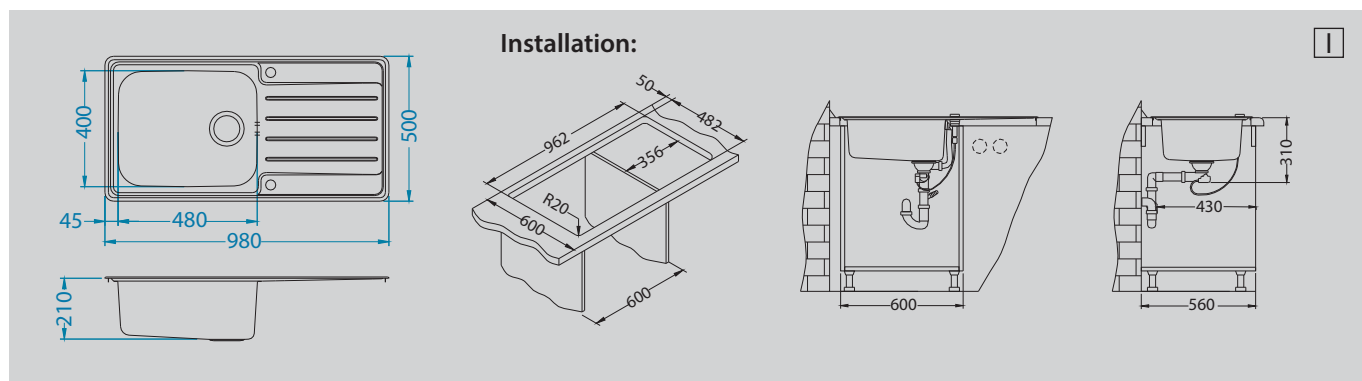

Accessories:

Included

Optional

Waste kit pop-up
1074347

Detergent dispenser
1016099

Chopping board wooden
1016019

Azeta-P
1096119
Pg. 201

Billy-S
1098727
pg. 194

Arc 40-P
1015662
pg. 203