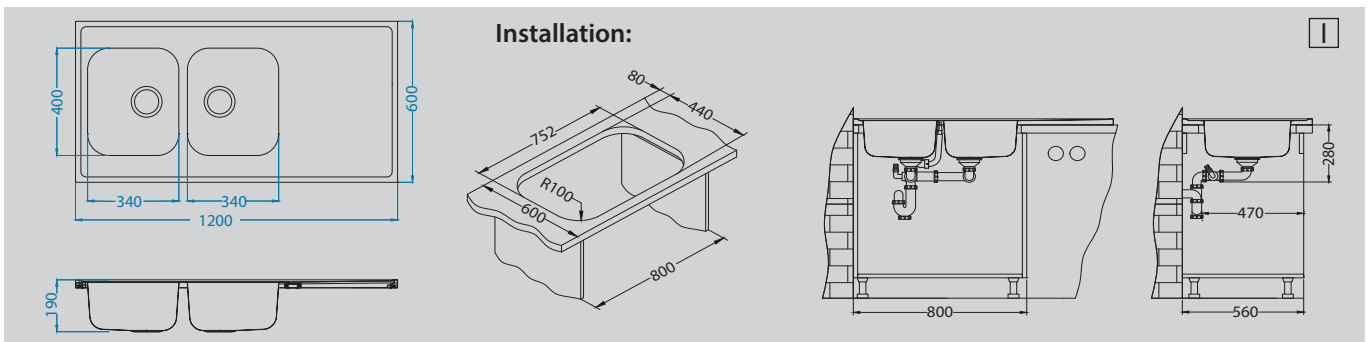

Accessories:

Waste kit
1011649

Chopping board
wooden
1016018

Strainer basket
CHR
1109414

Detergent dispenser
1016099

Eden
1088772
pg. 203

Oz
1097968
pg. 203

Duplex
1089746
pg. 204