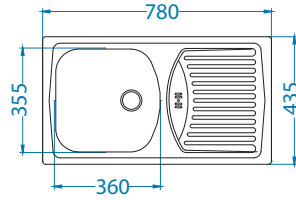

Basic 150

Size: 780 x 435 mm
Bowl dimensions: 360 x 355 x 140 mm
Cabinet size: 450 mm