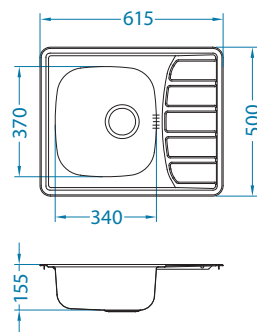

Zoom 10

Size: 615 x 500 mm
Bowl dimensions: 340 x 370 x 155 mm
Cabinet size: 450 mm