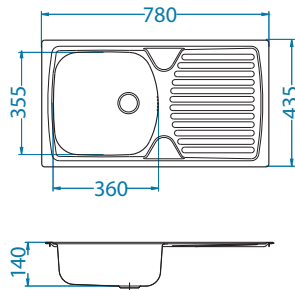

NAT - unpolished

Accessories:

Waste kit
 1011747 - 1 1/2"
 1047040 - 3 1/2"
Chopping board
 wooden
 1016018
Strainer basket
 CHR
 1109414

Installation:

Basic 170

Size: 780 x 435 mm
 Bowl dimensions: 360 x 355 x 140 mm
 Cabinet size: 450 mm