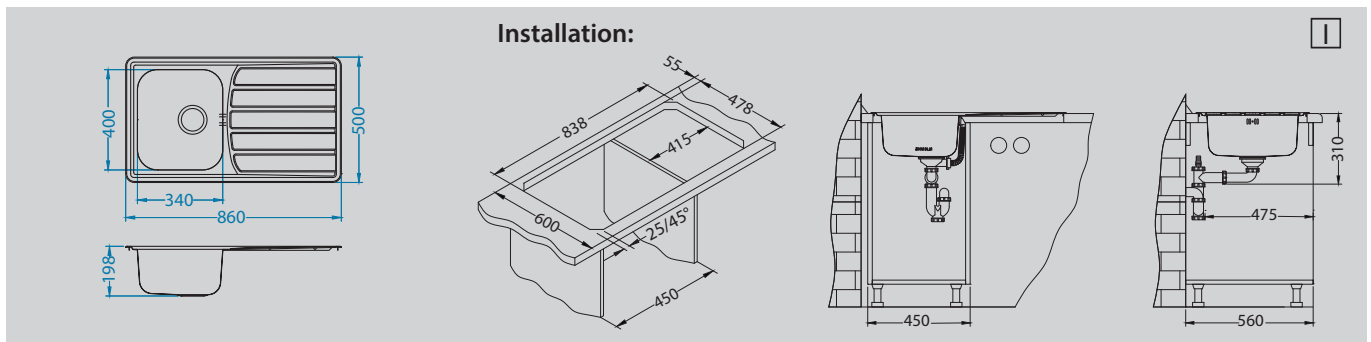

Size: 860 x 500 mm
 Bowl dimensions: 340 x 400 x 198 mm
 Cabinet size: 450 mm

surface	code	type	waste	Ø 35 mm	installation	packaging
SAT	1108176	reversible	3 1/2"	/	I	sleeve

Accessories:

Included

Waste kit
1011645