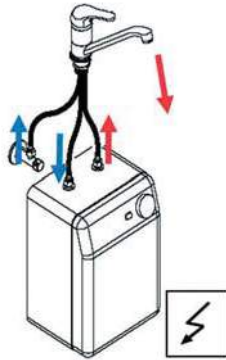

flow of hot water

Angular valve with filter

Valve with filter is an additional obligatory* plumbing part for adjustment of water flow rate and protection of tap cartridge against damages caused by impurities or foreign parts.