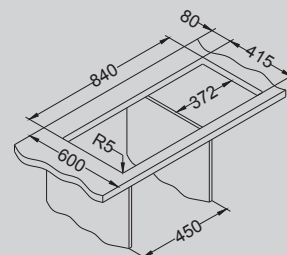

Installation: