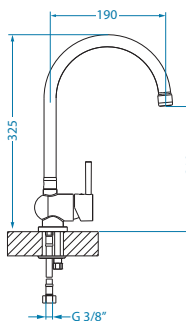

Flexy Window

Layla

Arc 10

Arc 20 - P

NEW MODEL