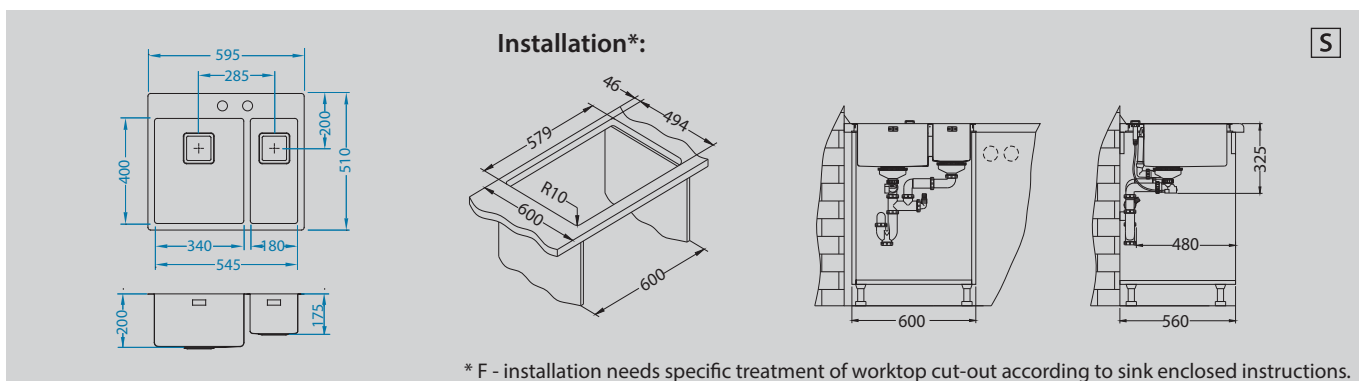

Accessories:

Included

Waste kit pop-up
1090864

Optional

ALVEUS TriTop 340
1084327

ALVEUS BiBoard 340
1084836

Strainer bowl stainless
1119835

Chopping board wooden
1080029

Chopping board safety glass
1084835 - black

Detergent dispenser
1069687

Evita-P
1103795
pg. 201

Lara-PS
1103779
pg. 201