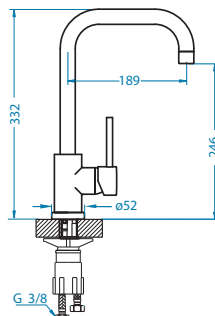

Eden

1088772 CHR

Lia

1103794 SAT

CNi
18/10

Oz

1097968 CHR

Quadro

1097971 CHR