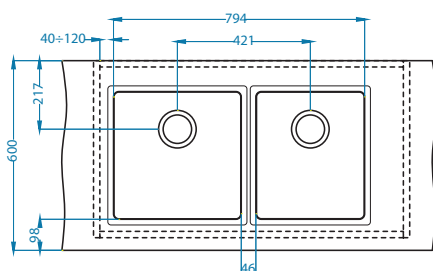

cabinet width 1000 mm

KOMBINO 30 + KOMBINO 20

Waste kit: 1047043
Waste kit pop-up: 1090610