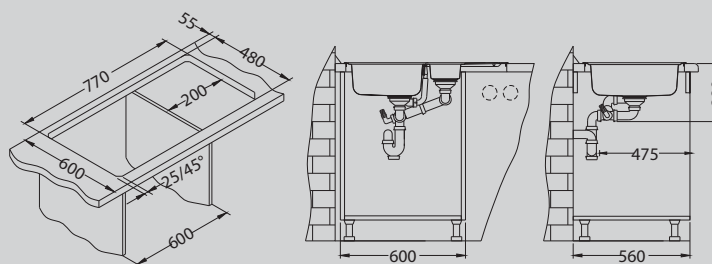

Installation: