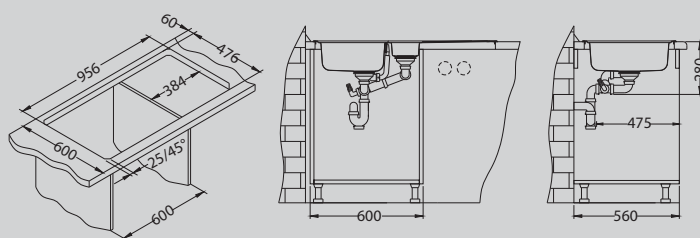

Installation: