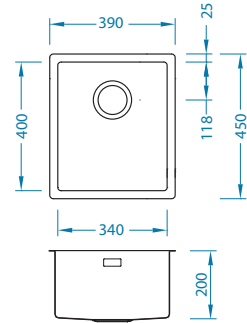

Colour:

Monarch Quadrix 20

Cabinet size: 400 mm
 Bowl dimensions: 340 x 400 x 200 mm
 Colour: GOLD, COPPER, BRONZE, ANTHRACITE

Monarch Quadrix 30

Cabinet size: 450 mm
 Bowl dimensions: 400 x 400 x 200 mm
 Colour: GOLD, COPPER, BRONZE, ANTHRACITE