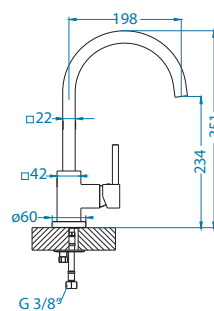

Azeta - P

1096119 - CHR

Lago

1088773 - CHR

Laguna

1088536 - CHR

Nika

1103796 - SAT

CNi
18/10