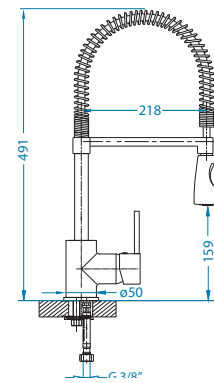

Arc 40 - P

1015662 CHR

1056801 CHR ⚡

Slim

1095001 CHR

Billy - S

1098727 CHR

Diana

1104099 CHR