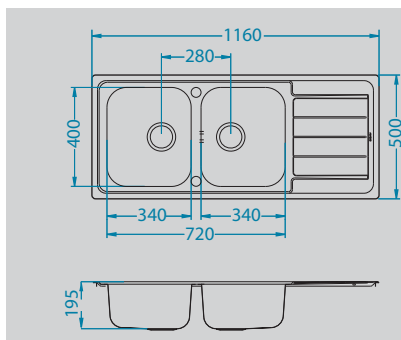

Line Maxim 100

Size: 1160 x 500 mm - I
1165 x 505 mm - FS

Bowl dimensions: 340 x 400 x 190 mm
340 x 400 x 190 mm

Cabinet size: 800 mm

STAINLESS STEEL

surface	code	type	waste	Ø 35 mm	installation	packaging	
	SAT	1087975	reversible	3 1/2"	2x	I	carton
	SAT	1092001	reversible	3 1/2"	2x	FS	carton

Installation:

Installation*:

* F - installation needs specific treatment of worktop cut-out according to sink enclosed instructions.

Accessories:

Included

Waste kit
pop-up
1074346

Optional

Chopping board
safety glass
1063063

Strainer bowl
stainless
1062602

Chopping board
wooden
1064565

Small chopping
board
wooden
1064566

Eden
1088772
Pg. 192

Billy-S
1098727
Pg. 194