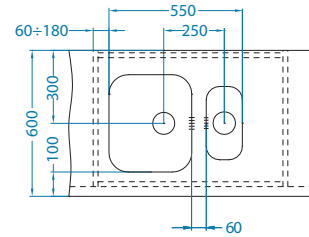

Variant 40+Variant 110

Waste kit:
Waste kit pop-up: