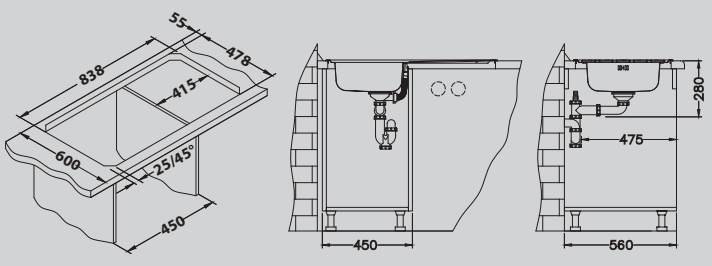

Installation: