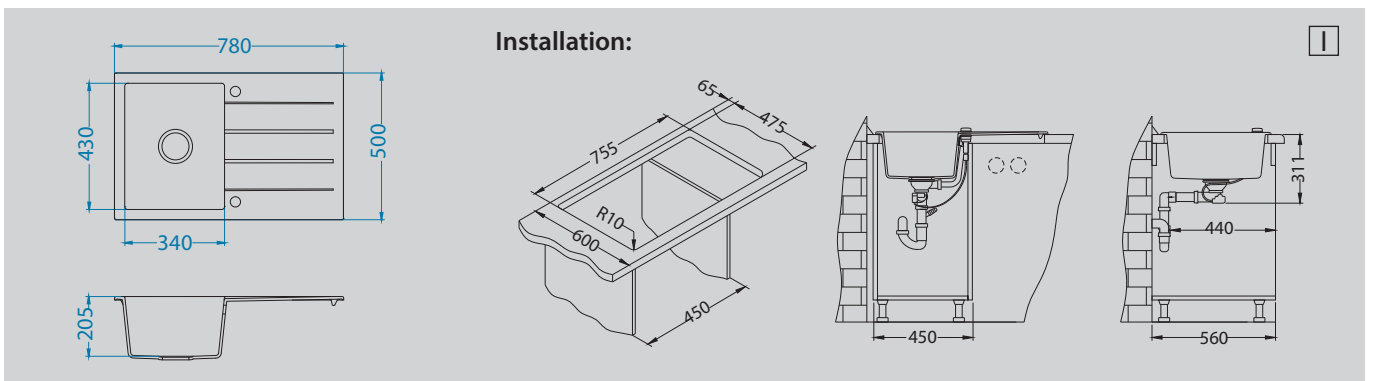

Accessories:

Included

Waste kit
pop-up
1077138

Optional

Chopping board
wooden
1059092

AM 60 - P
Pg. 207

AM 30
Pg. 206

AM 50
Pg. 207

Oz
1097968
Pg. 201