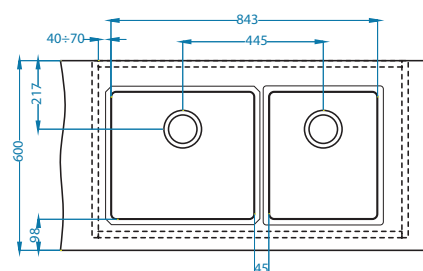

KOMBINO 40 + KOMBINO 20

Waste kit: 1047043
Waste kit pop-up: 1090610