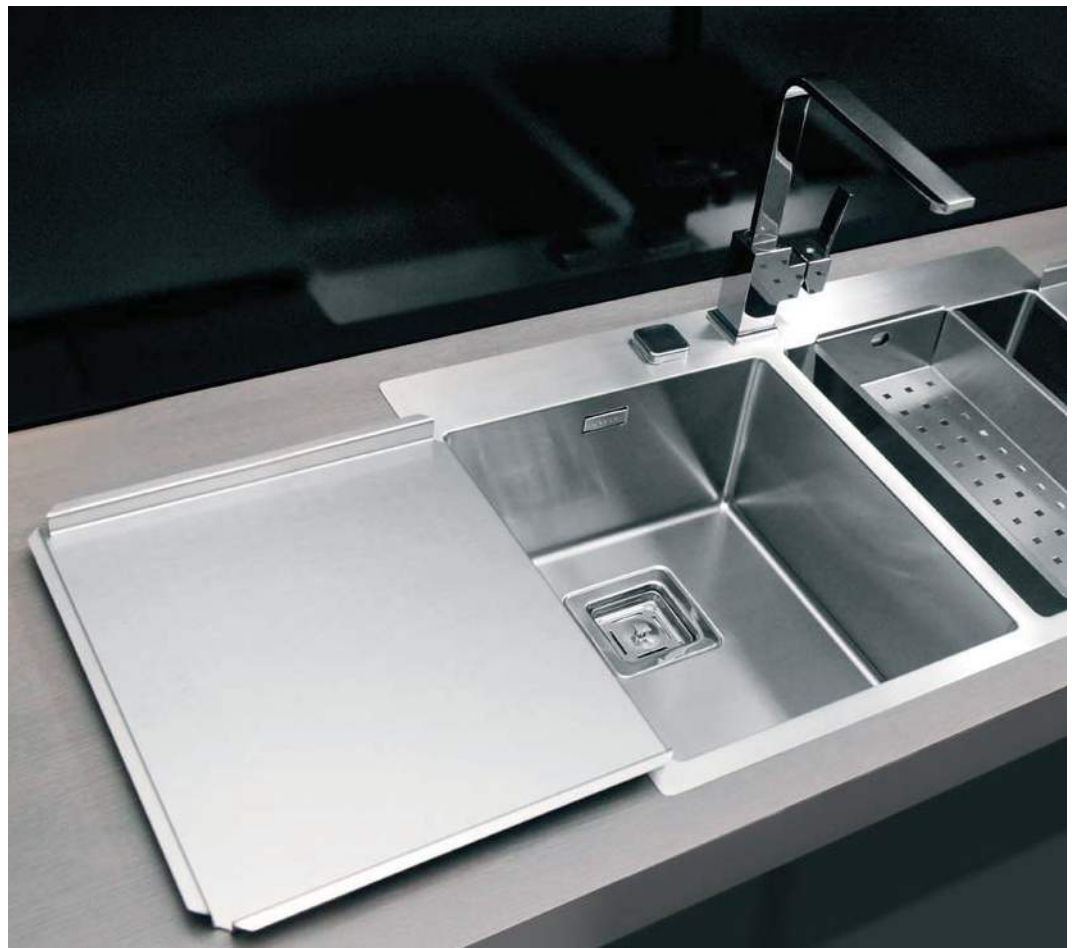

Lara-PS
1103779
pg. 201

STAINLESS STEEL

Pure

Kitchen sinks Pure will surely be a focal point of your kitchen. Your eyes will admire the sophisticated design, clean lines and impeccable shine of gorgeous Pure sinks. Enormous bowls will make you want to clean the dishes over and over. Radius 15 gives a Pure sink an elegant design and yet it makes a sink easy to clean. As the design itself is not enough, we upgraded an elegance of the sink with a F and S installation which makes a sink become one with the worktop. Depending on your cooking skills you can choose between seven spacious models.