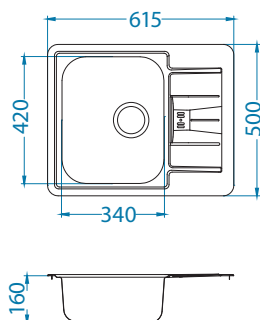

Line 60

Size: 615 x 500 mm
Bowl dimensions: 340 x 420 x 160 mm
Cabinet size: 500 mm