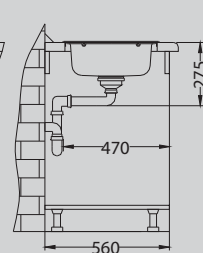

NAT - unpolished

Accessories:

Waste kit
1011645

Chopping board
wooden
1080591

Detergent
dispenser
1016099

Installation:

Form 50

Size: 832 x 437 mm
 Bowl dimensions: 365 x 365 x 155 mm
 365 x 365 x 155 mm
 Cabinet size: 800 mm