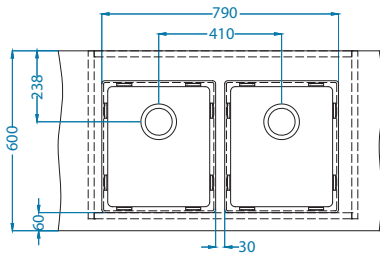

Kombino bowl configurations FS

cabinet width 800 mm

KOMBINO 20 - 2X

Siphon: 1047043
Siphon POP-UP: 1090610