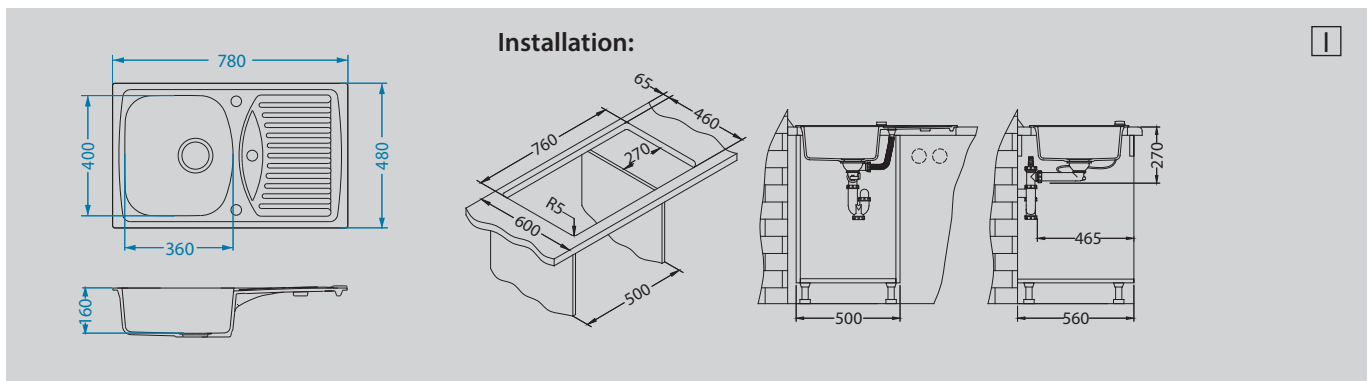

Accessories:

Included

Waste kit
pop-up
1113101

Optional

AM 80
Pg. 207

AM 30
Pg. 206

AM 20 - PS
Pg. 206

Riviera
1104097
Pg. 204