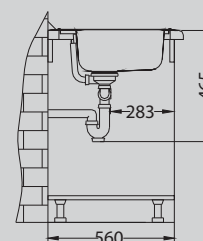

Installation: