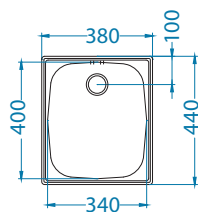

Basic 10

Size: 380 x 440 mm
Bowl dimensions: 340 x 400 x 145 mm
Cabinet size: 400 mm