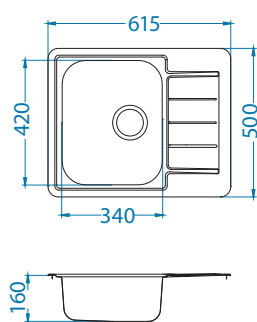

Accessories:

Included

Waste kit
1011649

Installation:

Line 110

NEUES März
MODELL 2018

Size: 615 x 500 mm
 Bowl dimensions: 340 x 420 x 160 mm
 Cabinet size: 450 mm

surface	code	type	waste	Ø 35 mm	installation	packaging
SAT	1122317	reversible	3 1/2"	/	I	sleeve