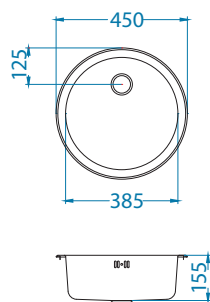

Form 10

Size: Ø 450 mm
Bowl dimensions: Ø 385 x 155 mm
Cabinet size: 450 mm