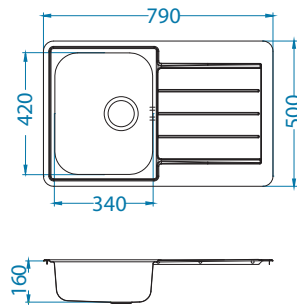

Line 80

Size: 790 x 500 mm
Bowl dimensions: 340 x 420 x 160 mm
Cabinet size: 450 mm