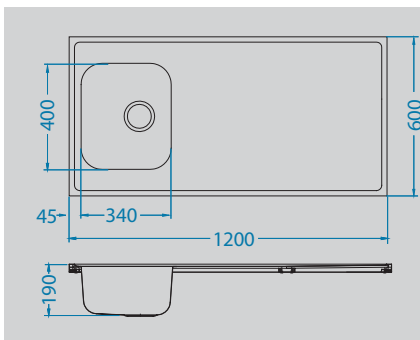

Installation: