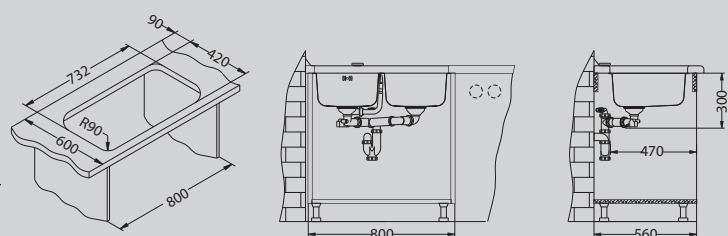

Installation: