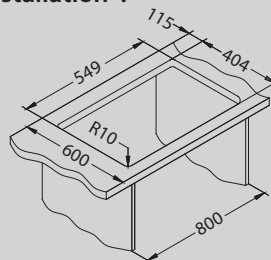

Installation*: