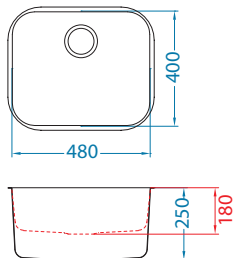

Variant 10

Size: 480 x 400 mm
Bowl dimensions: 480 x 400 x 250 mm
480 x 400 x 180 mm

surface	code	depth	waste	Ø 35 mm	installation	packaging
SAT	1009252	250 mm	3 1/2"-D*	/	U	sleeve
SAT	1090271	180 mm	3 1/2"-D*	/	FS	carton
SAT	1042481	180 mm	3 1/2"-D*	/	U	sleeve

D* Waste at longer bowl side

Accessories:

Chopping board
wooden
1016019

Detergent dispenser
1016099

Waste
1033155

Waste pop-up
1078668

Waste kit
1011645

Waste kit pop-up
1074347