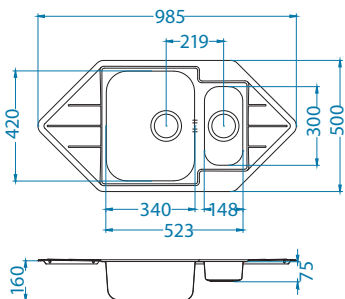

Line 40

Size: 985 x 500 mm
Bowl dimensions: 340 x 420 x 160 mm
148 x 300 x 75 mm
Cabinet size: corner 900 x 900 mm
line 600 mm