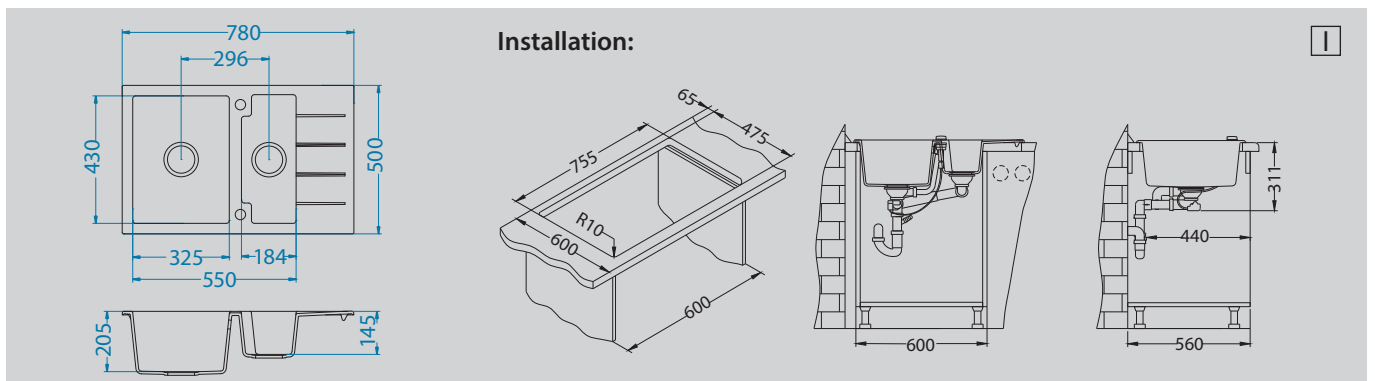

Cubo 40

Size: 780 x 500 mm
Bowl dimensions: 325 x 430 x 205 mm
184 x 430 x 145 mm
Cabinet size: 600 mm

surface	code	type	waste	Ø 35 mm	installation	packaging
arctic - A11	1054722	reversible	3 1/2"	2x	I	carton
terra - A22	1054724	reversible	3 1/2"	2x	I	carton
beige - A51	1067421	reversible	3 1/2"	2x	I	carton
carbon - A91	1054728	reversible	3 1/2"	2x	I	carton
cream - A23	1088553	reversible	3 1/2"	2x	I	carton
anthrazit - A16M	1054731	reversible	3 1/2"	2x	I	carton

Accessories:

Included   Optional