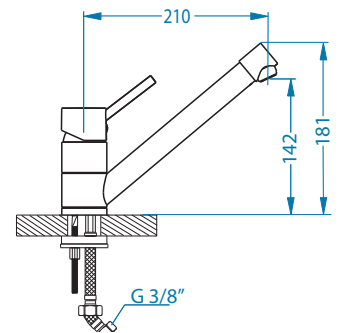

Zenit

NEW MODEL

1119872 CHR

Cleo

1097969 CHR

Cleo-P

1088776 CHR

Cleo - PS

1088774 CHR

1088775 CHR ⚡