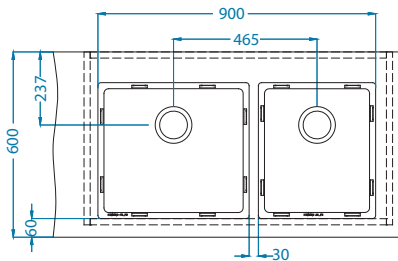

KOMBINO 40 + KOMBINO 20

Siphon: 1047043
Siphon POP-UP: 1090610