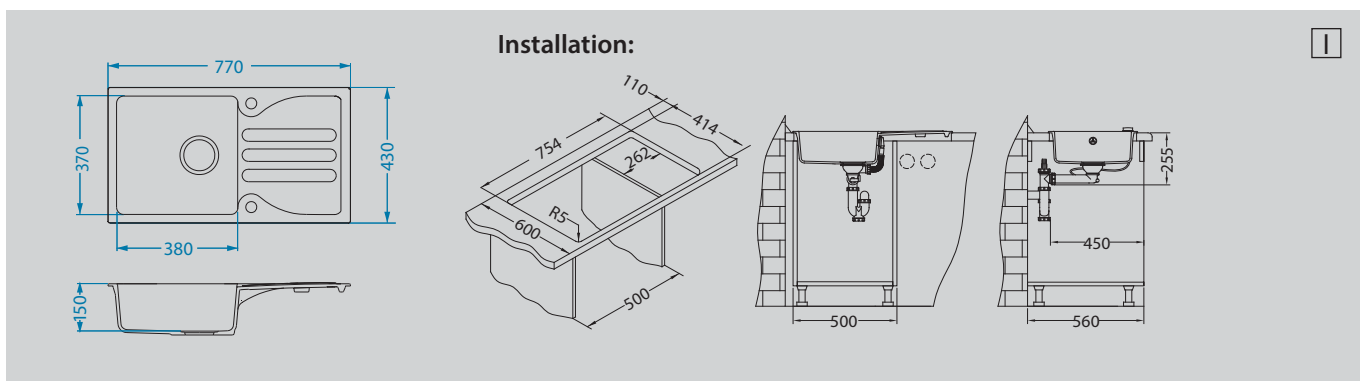

Accessories:

Included

Waste kit
pop-up
1105296

Optional

AM 80
Pg. 207

AM 30
Pg. 206

AM 20 - PS
Pg. 206

Quadro
1097971
Pg. 201