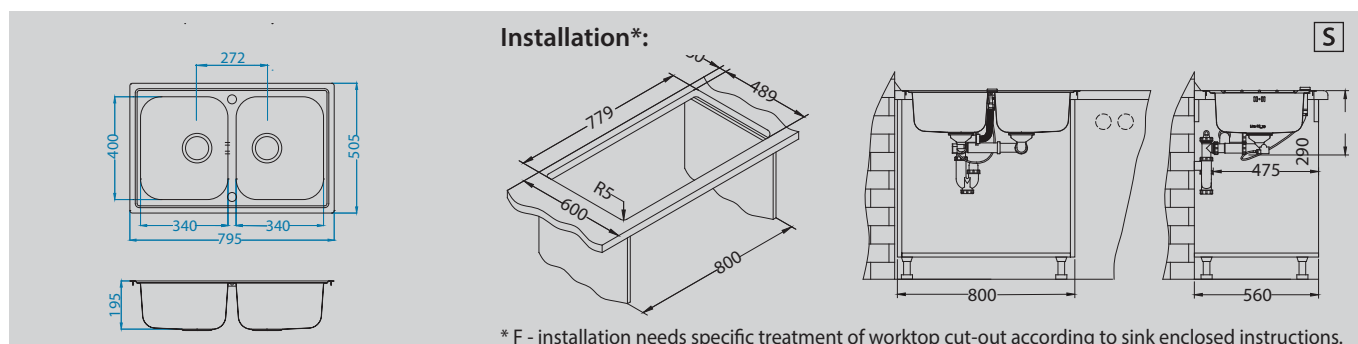

Small chopping board
wooden
1064566

Choice
1103780
Pg. 190

Azeta-P
1096119
Pg. 190

Line Maxim 90

Size: 795 x 505 mm
 Bowl dimensions: 340 x 400 x 190 mm
 340 x 400 x 190 mm
 Cabinet size: 800 mm

surface	code	type	waste	Ø 35 mm	installation	packaging
SAT	1092002	double	3 1/2"	2x	FS	carton