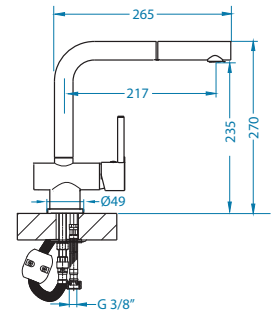

Choice

Emma

Evita - P

CNi
18/10

Lara - PS