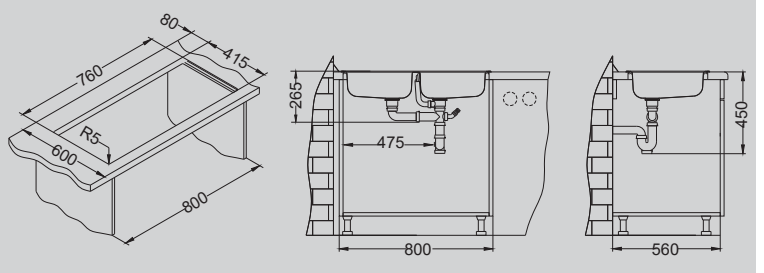

NAT - unpolished

Accessories:

Waste kit
 1011747 - 1 1/2"
 1047040 - 3 1/2"
Chopping board
 wooden
 1016018
Strainer basket
 CHR
 1109414

Installation:

Basic 170

Size: 780 x 435 mm
 Bowl dimensions: 360 x 355 x 140 mm
 Cabinet size: 450 mm