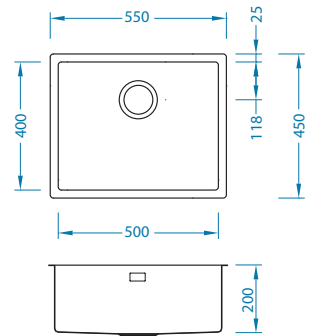

Monarch Quadrix 50

Cabinet size: 600 mm
Bowl dimensions: 500 x 400 x 200 mm
Colour: GOLD, COPPER, BRONZE, ANTHRACITE