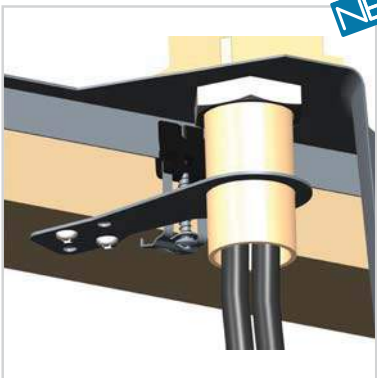

1115505

Evita-P

Lara-PS

Emma

Nika

Laguna

WASTE SEGREGATION BIN SYSTEMS

Waste segregation bin systems Albio are designed to enable the most convenient removal of kitchen waste from the working surfaces. It is possible binning of different kinds of biological and non-biological waste. Due to various bin sizes and large total capacity, Albio systems fit any home.