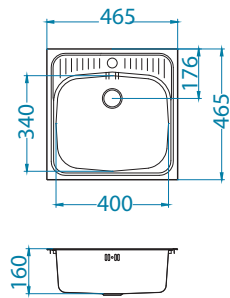

Basic 130

Size: 465 x 465 mm
Bowl dimensions: 340 x 400 x 160 mm
Cabinet size: 450 mm