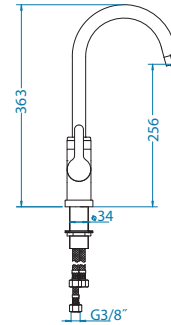

Sink mixers connectable to the filter

Sink mixer Oasis and Aqua are designed to be connected to the water filter, through which water can be cleaned of all contaminants, which impair the quality and taste of drinking water.

Sink mixers Oasis and Aqua have two separated inlet hoses – inlet hose for normal, unfiltered water and another for filtered, drinking water. As there are two separated inlet hoses there are also two separated levers to operate normal or drinking water.

Sink mixers do not include the water filter.

Sink mixers Oasis and Aqua can be connected to water filter designed for household water purification.