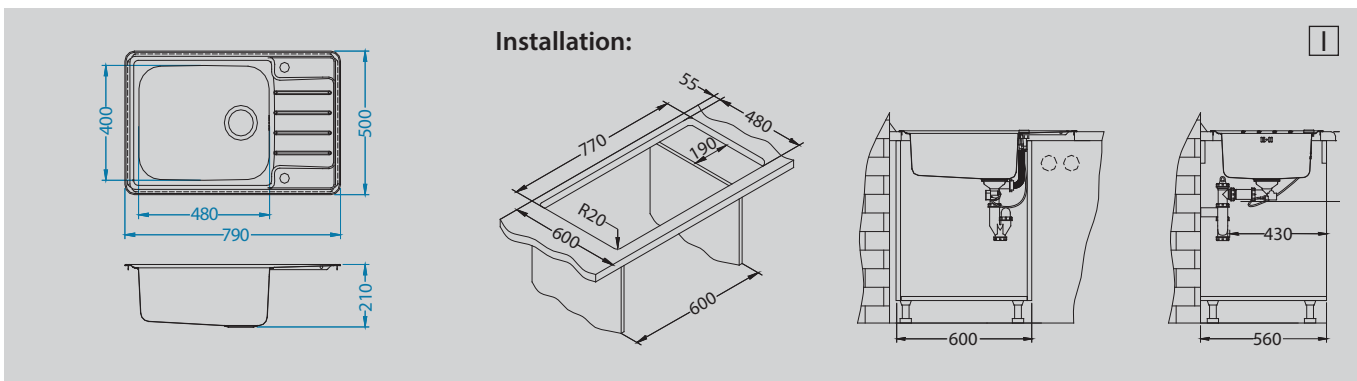

Arc 40-P
1015662
pg. 203

Praktik 120

NEW MODEL

Size: 790 x 500 mm
 Bowl dimensions: 480 x 400 x 210 mm
 Cabinet size: 600 mm

STAINLESS STEEL

surface	code	type	waste	Ø 35 mm	installation	packaging
SAT	1122463	reversible	3 1/2"	2x	I	carton