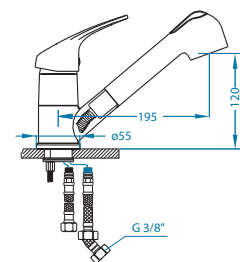

KM 10

AM 20 - PS

AM 30

AM 40 - PS