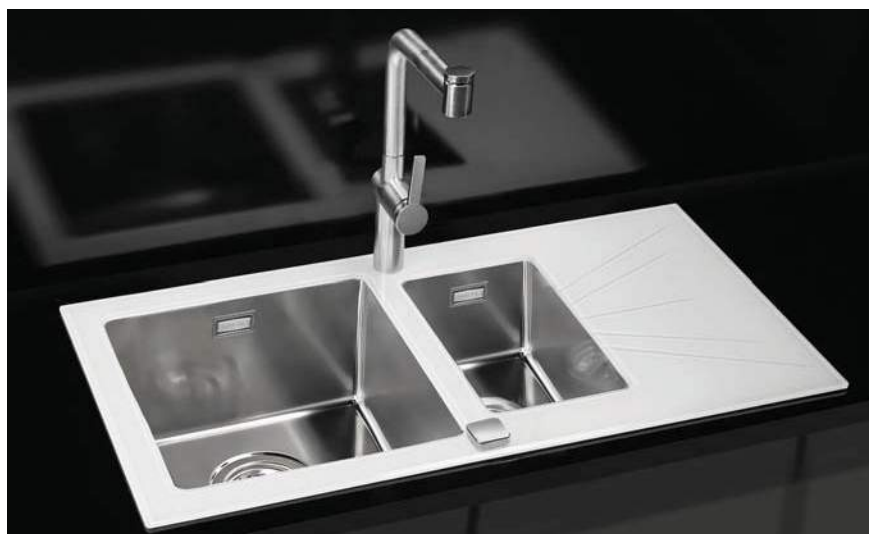

Chopping board
safety glass
1087883 - white

Emma
1103792
pg. 201

Eden
1088772
Pg. 201

Karat 20

Size: 860 x 500 mm
 Bowl dimensions: 340 x 400 x 195 mm
 180 x 340 x 160 mm
 Cabinet size: 600 mm

glass top	sink	code	type	waste	Ø 35 mm	installation	packaging
white	POL	1102773	left	3 1/2"	2x	I	carton
RAL 9003		1103660	right	3 1/2"	2x	I	carton
black	POL	1102772	left	3 1/2"	2x	I	carton
RAL 9005		1103659	right	3 1/2"	2x	I	carton
	POL	1102957	left	3 1/2"	2x	I	carton
*		1103670	right	3 1/2"	2x	I	carton