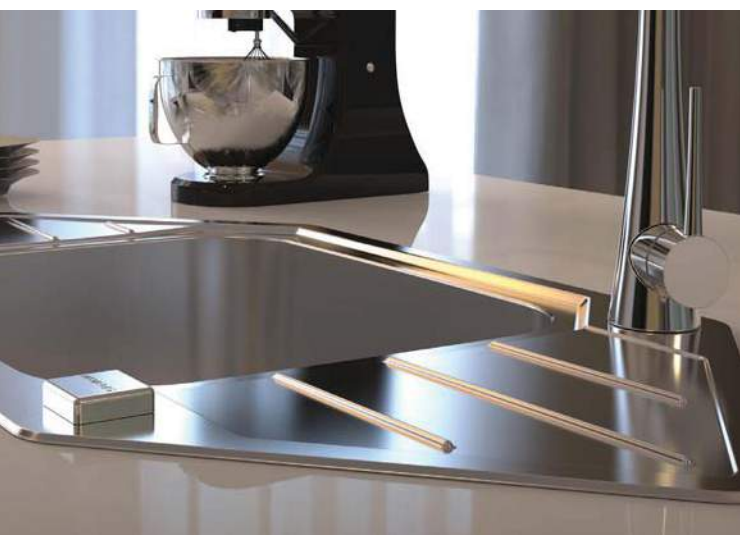

The modern lines of the Praktik sinks bring a touch of aesthetics and functionality into the kitchen. They boast exceptional depth and sink bowl size, which makes kitchen work so much easier.

The Praktik family consists of three models, one of them suitable also for corner cabinets.

NEW March
MODEL 2018

- reversible models
- above-average large bowl – enables easier manipulation with big pots, bowls and baking trays
- bowl depth – above-average depth of 210mm

- round waste outlet – Ø 90 mm
- prefabricated holes Ø 35mm for the mounting of the mixer tap and the Pop-up siphon
- aesthetically concealed overflow prevents jamming of sponge or cloth
- Pop-up system – enables remote water-draining management
- above-average soundproofing