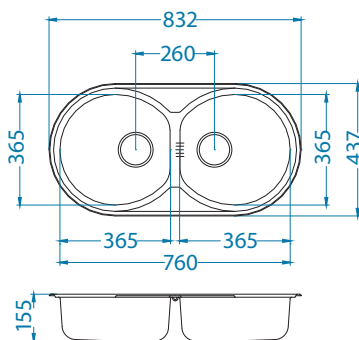

NAT - unpolished

Accessories:

Waste kit
1011645

Chopping board
wooden
1080591

Detergent
dispenser
1016099

Installation:

Form 50

Size: 832 x 437 mm
 Bowl dimensions: 365 x 365 x 155 mm
 365 x 365 x 155 mm
 Cabinet size: 800 mm