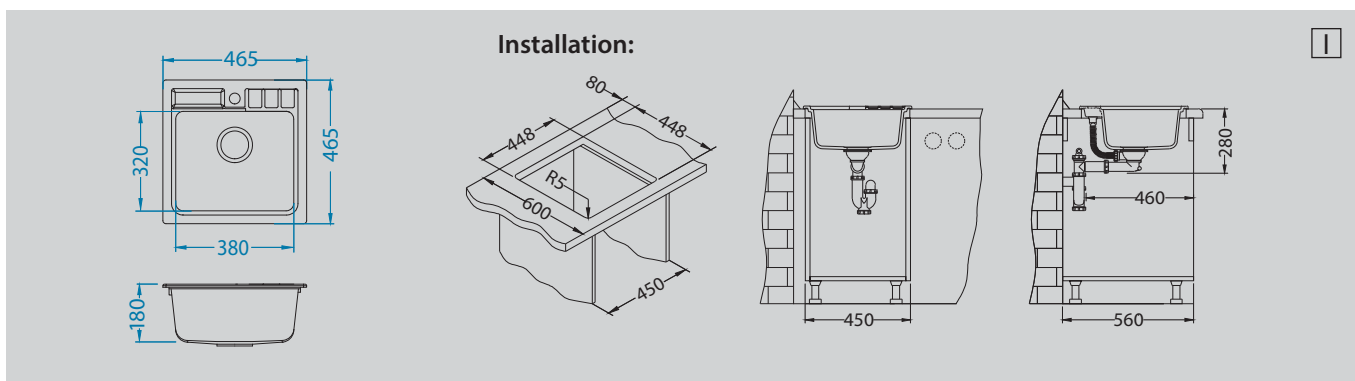

Accessories:

Included

Waste kit
1105419

AM 80
Pg. 207

AM 30
Pg. 206

AM 20 - PS
Pg. 206

Quadro
1097971
Pg. 201