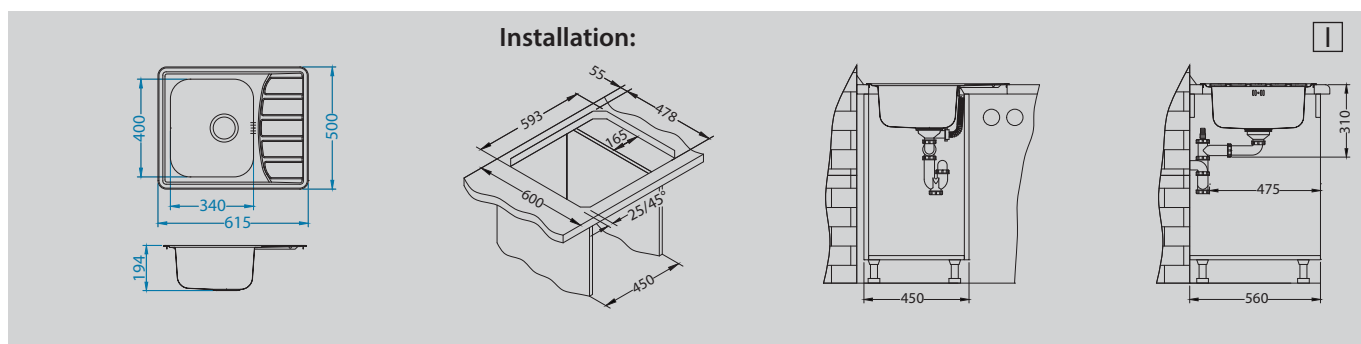

Accessories:

Included

Waste kit
1011645

Optional

Chopping board
wooden
1016018

Strainer basket
CHR
1109414

Nika
1103796
pg. 202

Azeta-P
1096119
pg. 201

Cleo-PS
1088774
pg. 203