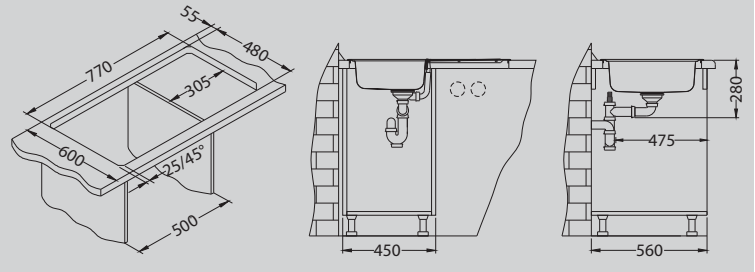

Line 90

Size: 790 x 500 mm
 Bowl dimensions: 340 x 420 x 160 mm
 340 x 420 x 160 mm
 Cabinet size: 800 mm

surface	code	type	waste	Ø 35 mm	installation	packaging
SAT	1066751	reversible	3 1/2"	/	I	sleeve
SAT	1065687	reversible	1 1/2"	/	I	sleeve
LEI	1065699	reversible	1 1/2"	/	I	sleeve