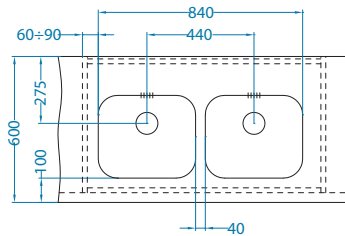

Variant 40-2x

Waste kit:
Waste kit pop-up:

Waste kit:
Waste kit pop-up: