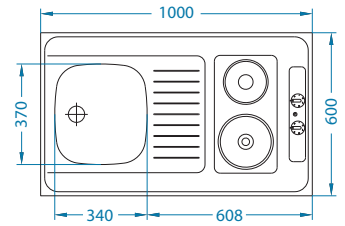

Combi Electra 100

Surface finish: SAT
Size: 1000x600x50 mm
Rated voltage: 230 V/50 Hz
Rated power input: 3000 W
Supply cable: 1,5 m (included)