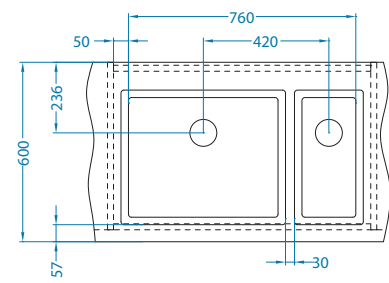

QUADRIX 10+50-FS