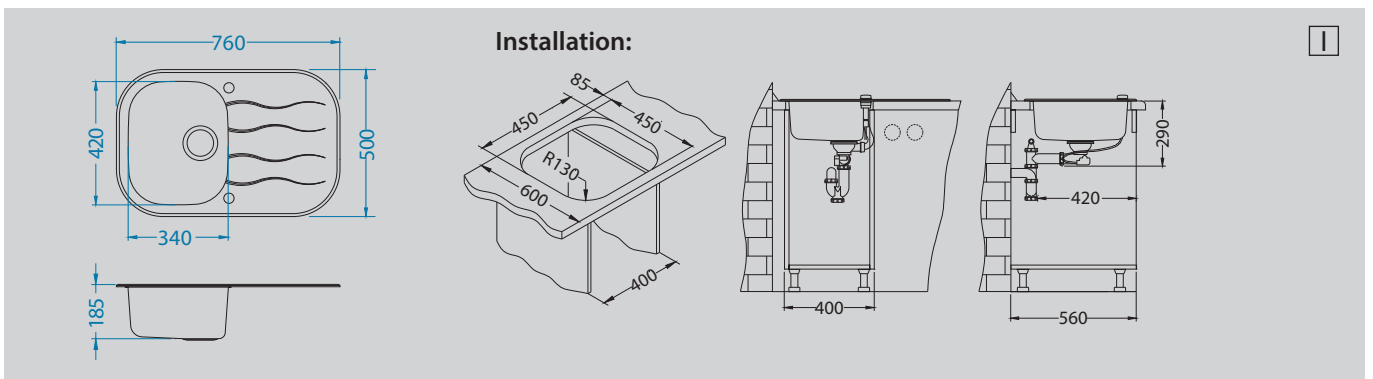

Accessories:

Included

Waste kit pop-up
1074347

Optional

Chopping board
wooden
1016018

Arc 10
1097970
pg. 204

Eden
1088772
pg. 203