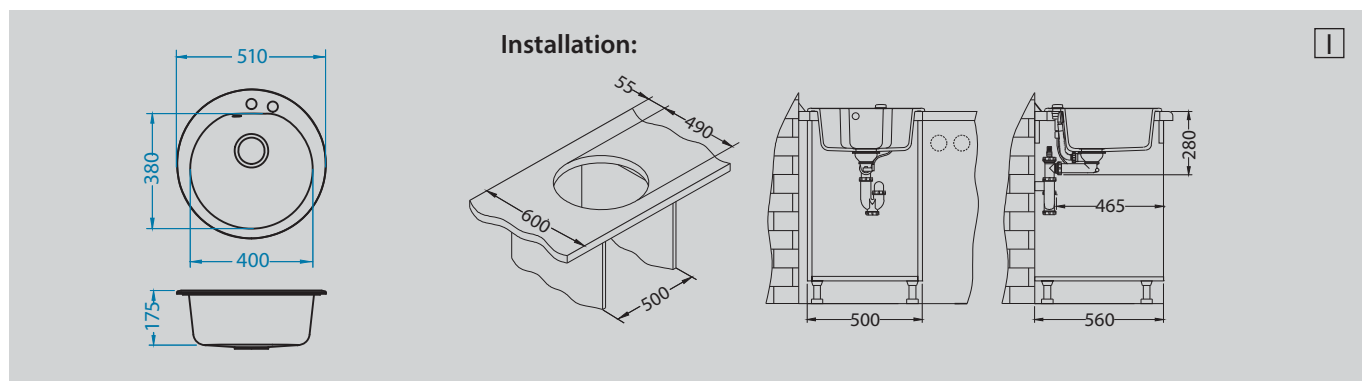

Accessories:

Included

Waste kit
pop-up
1105296

Optional

AM 80
Pg. 207

AM 30
Pg. 206

AM 20-PS
Pg. 206

Slim
1095001
Pg. 203