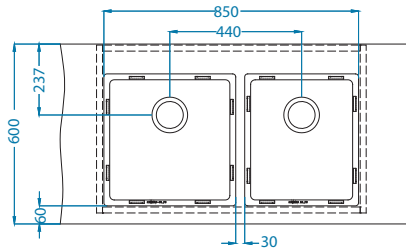

KOMBINO 30 + KOMBINO 20

Siphon: 1047043
Siphon POP-UP: 1090610