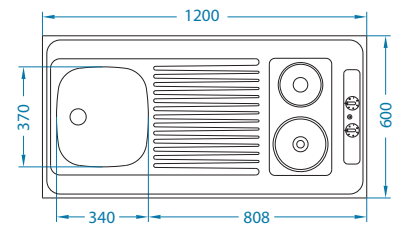

Combi Electra 120

Surface finish: SAT
Size: 1200x600x50 mm
Rated voltage: 230 V/50 Hz
Rated power input: 3000 W
Supply cable: 1,5 m (included)