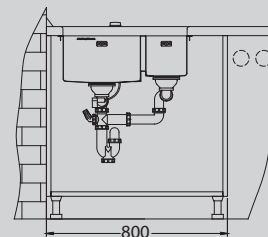

Installation*: