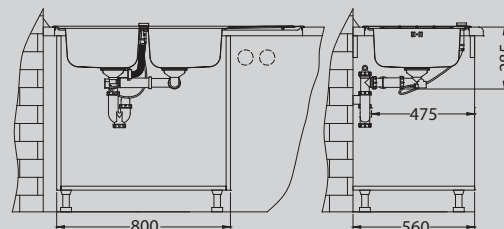

Installation: