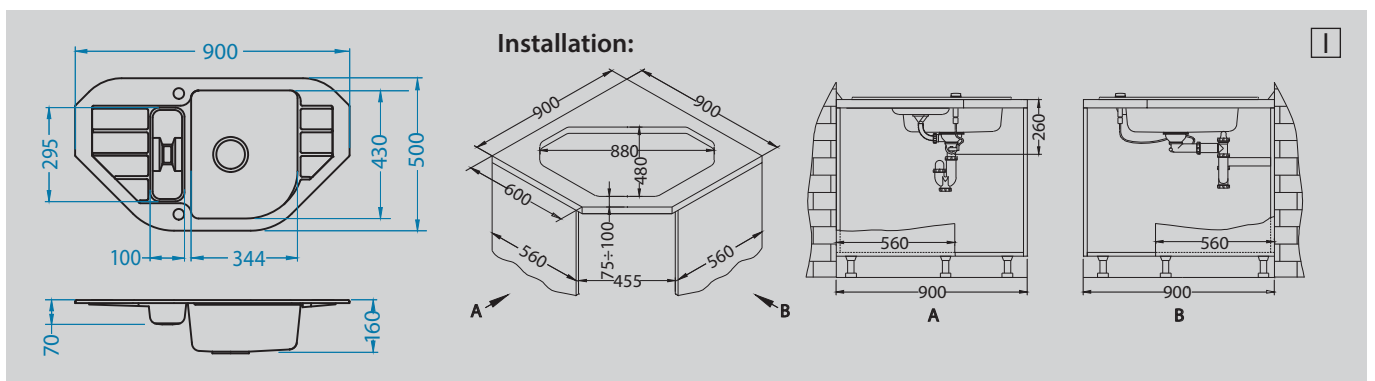

Accessories:

Included

Waste kit
pop-up
1105297

Optional

AM 80
Pg. 207

AM 30
Pg. 206

AM 20-PS
Pg. 206

Quadro
1097971
Pg. 201