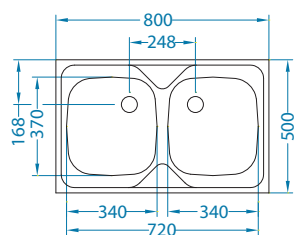

Compact 20

Size: 800 x 500 mm
Bowl dimensions: 340 x 370 x 145 mm
340 x 370 x 145 mm
Installation: sit-on

surface	code	type	waste	Ø 35 mm	installation	packaging
NAT	1009428	double	1 1/2"	/	L	sleeve

NAT - unpolished