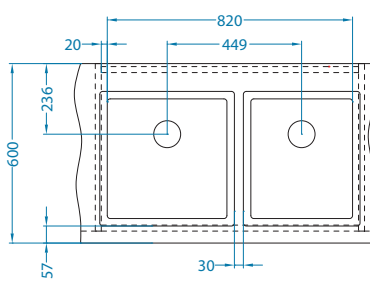

Quadrix 60

Size: 790 x 450 mm
 Bowl dimensions: 740 x 400 x 200 mm
 Cabinet size: 800 mm - F / S
 900 mm - U

STAINLESS STEEL

surface	code	type	waste	Ø 35 mm	installation	packaging
BRS	1092477	single	3 1/2"	/	F / S / U	carton

Chopping board wooden
1080029

Laguna
1088536
pg. 202

Quadrix bowl configurations FS

Cabinet width 800 mm

QUADRIX 10+20-FS

QUADRIX 10+30-FS

QUADRIX 10+40-FS

Cabinet width 900 mm

QUADRIX 20+20-FS

QUADRIX 20+30-FS

QUADRIX 10+50-FS

Quadrix Quadrix bowl configurations U

Cabinet width 800 mm

QUADRIX 10+20-U

QUADRIX 10+30-U

Cabinet width 900 mm