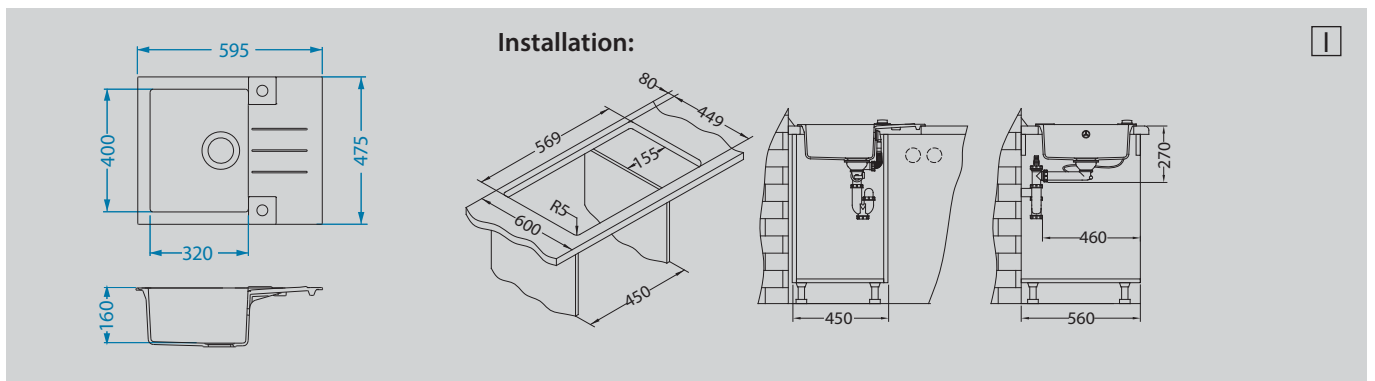

Size: 595 x 475 mm
 Bowl dimensions: 320 x 400 x 160 mm
 Cabinet size: 450 mm

surface	code	type	waste	Ø 35 mm	installation	packaging
arctic - G11	1090947	reversible	3 1/2"	2x	I	carton
terra - G22	1090948	reversible	3 1/2"	2x	I	carton
beige - G55	1090950	reversible	3 1/2"	2x	I	carton
carbon - G91	1090951	reversible	3 1/2"	2x	I	carton
NEW concrete - G81	1122741	reversible	3 1/2"	2x	I	carton