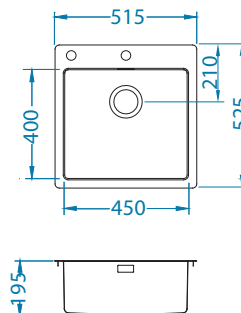

Monarch Pure

Colour:

GOLD COPPER BRONZE ANTHRACITE

Monarch Pure 30

Cabinet size: 500 mm
 Bowl dimensions: 450 x 400 x 195mm
 Colour: GOLD, COPPER, BRONZE, ANTHRACITE

F S

NEW

1106867 1122708 1107052 1106868