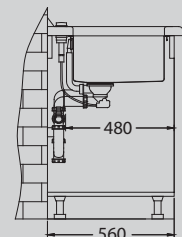

Installation*: