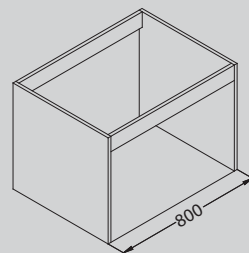

Installation:

L