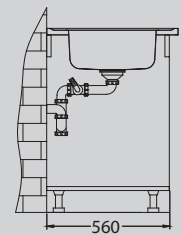

Installation:

L