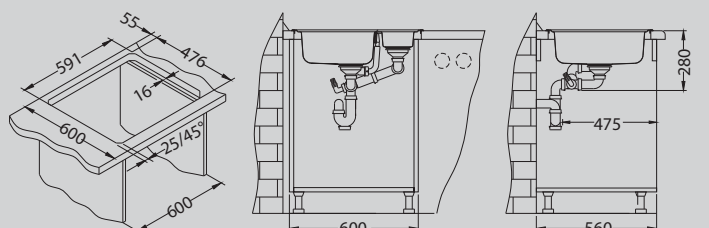

Installation: