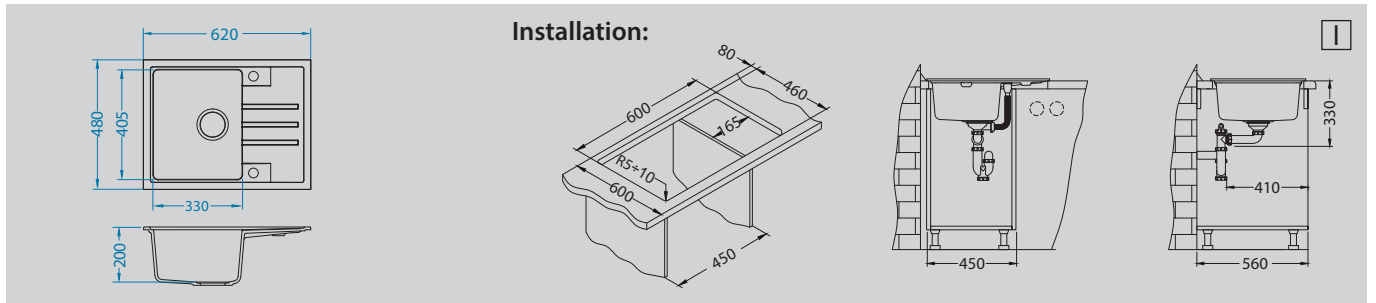

AM 90 - P
Pg. 207

AM 100 - P
Pg. 208

AM 110
Pg. 208

Azeta-P
1096119
Pg. 199

Intermezzo 30

NEW MODEL

Size: 620 x 480 mm
 Bowl dimensions: 330 x 405 x 200 mm
 Cabinet size: 450 mm - I
 800 mm - U

surface	code	type	waste	Ø 35 mm	installation	packaging
 arctic - G11	1117037	reversible	3 1/2"	2x	I / U	carton
 beige - G55	1117039	reversible	3 1/2"	2x	I / U	carton
 carbon - G91	1117044	reversible	3 1/2"	2x	I / U	carton
 concrete - G81	1119691	reversible	3 1/2"	2x	I / U	carton