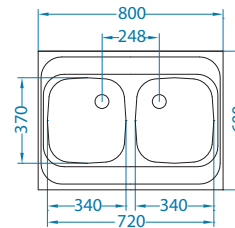

Classic 40

Size: 800 x 600 mm
Bowl dimensions: 340 x 370 x 155 mm
340 x 370 x 155 mm
Installation: sit-on

surface	code	type	waste	Ø 35 mm	installation	packaging
NAT	1009078	double	1 1/2"	/	L	sleeve

NAT - unpolished