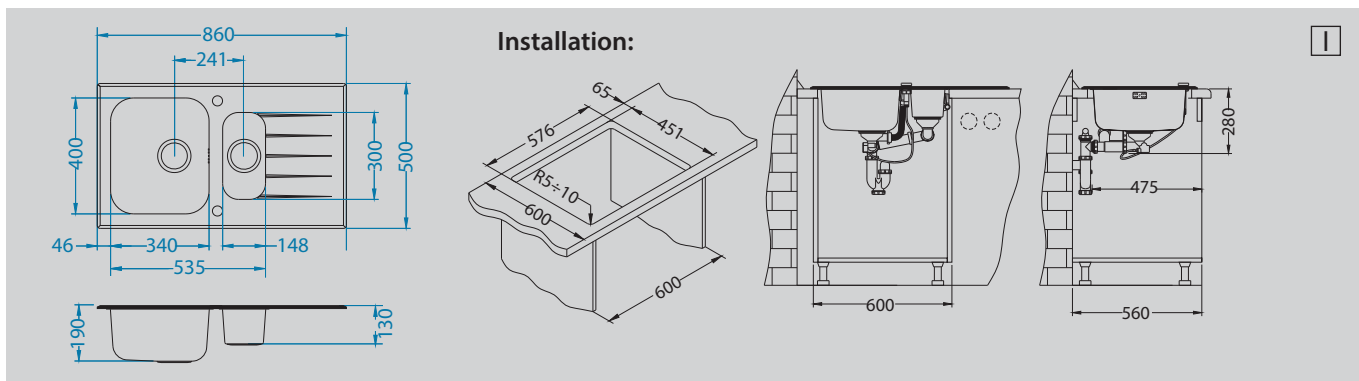

Accessories:

Included

Waste kit pop-up
1117892

Optional

Chopping board
wooden
1016018

Strainer bowl
stainless
1056616

Azeta-P
1096119
pg. 201

Lara
1103779
pg. 201