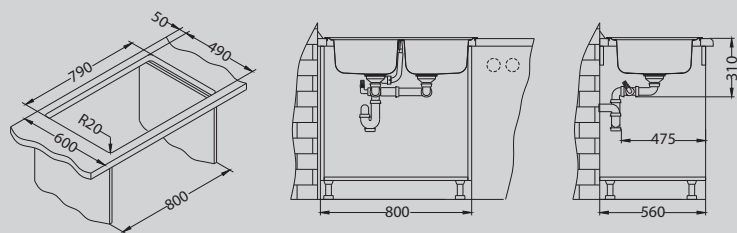

Installation: