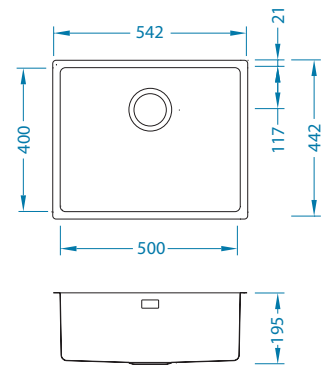

F S

1120902 1120903 1121283 1121284

Accessories:

Included

Optional

Waste

Waste trap
1068989

Waste trap
(Double bowl)
1033153

Strainer bowl
1119836 - gold
1119837 - anthracite
1119839 - bronze
1119838 - copper

Chopping board
wooden
1080029