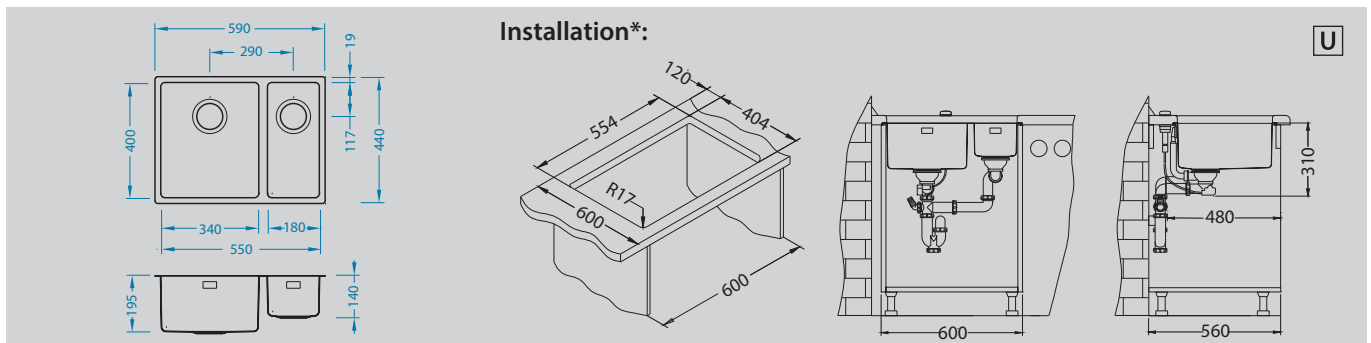

Accessories:

Waste kit pop-up
1090610

Strainer bowl stainless
1119835

Chopping board wooden
1080029

Azeta-P
1096119
pg. 201

Billy-S
1098727
Pg. 194