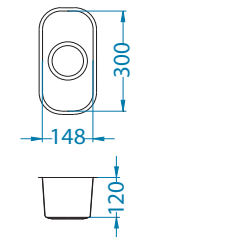

Monarch Variant 110

Cabinet size: 400 mm
Bowl dimensions: 148 x 300 x 120 mm
Colour: GOLD, COPPER, BRONZE, ANTHRACITE

U