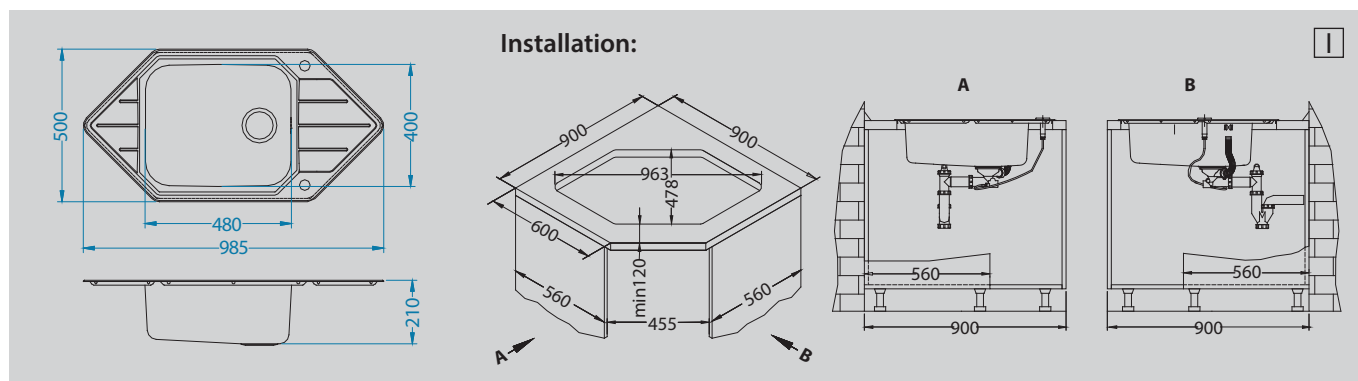

Accessories:

Included

Waste kit pop-up
1074347

Optional

Detergent dispenser
1016099

Chopping board wooden
1016019

Azeta-P
1096119
Pg. 201

Billy-S
1098727
pg. 194

Eden
1088772
pg. 201