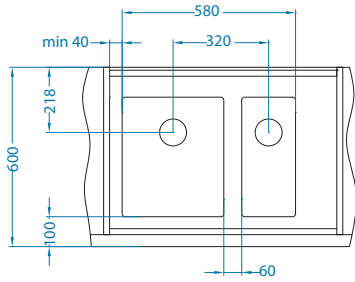

QUADRIX 20+20-FS

QUADRIX 20+30-FS

QUADRIX 10+50-FS

Quadrix Quadrix bowl configurations U

Cabinet width 800 mm

QUADRIX 10+20-U

QUADRIX 10+30-U

Cabinet width 900 mm