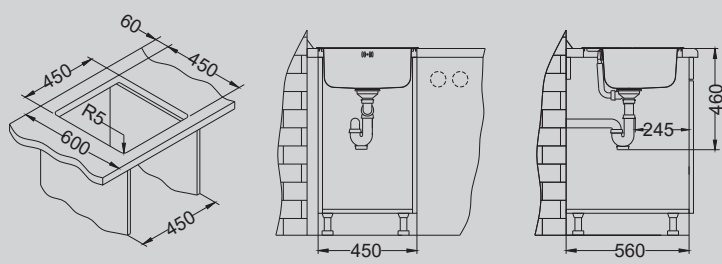

Installation: