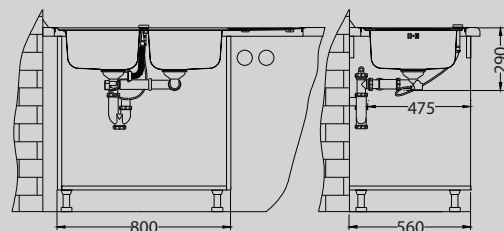

Installation*:

* F - installation needs specific treatment of worktop cut-out according to sink enclosed instructions.

Accessories:

Included

Waste kit
pop-up
1074346

Optional

Chopping board
safety glass
1063063

Strainer bowl
stainless
1062602

Chopping board
wooden
1064565

Small chopping
board
wooden
1064566

Eden
1088772
Pg. 192

Billy-S
1098727
Pg. 194