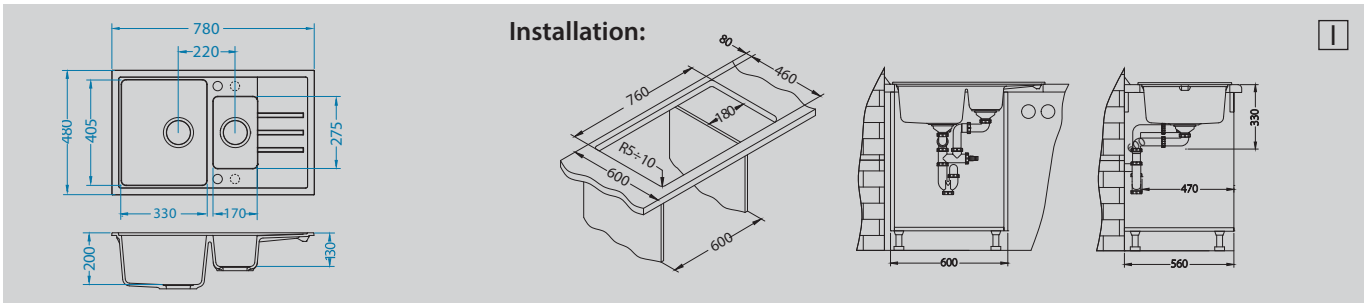

* U - installation into a cabinet with mask by means of undermounting set 1108093 (not enclosed).

Accessories:

Included

Optional

Waste kit pop-up
1117293

Chopping board wooden
1080029

Strainer bowl stainless
1119835

Undermounting set
1108039

Strainer bowl stainless
1122700

AM 80
Pg. 207

AM 20-PS
Pg. 206

Cleo-PS
1088774
Pg. 200

Arc 40-P
1015662
Pg. 203

COMPOSITE MATERIAL