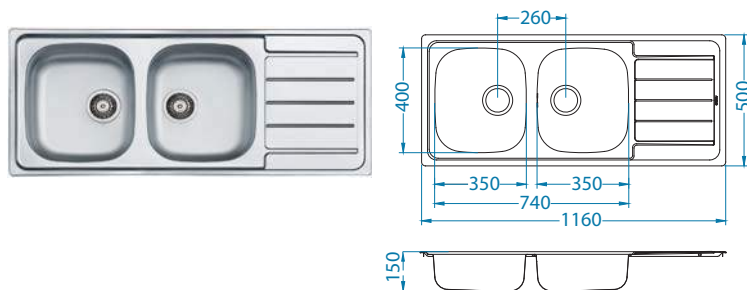

Line 100

Size: 1160 x 500 mm
Bowl dimensions: 350 x 400 x 150 mm
350 x 400 x 150 mm
Cabinet size: 800 mm

surface	code	type	waste	Ø 35 mm	installation	packaging
SAT	1087978	reversible	3 1/2"	/	I	sleeve
LEI	1087981	reversible	3 1/2"	/	I	sleeve

Accessories:

Included

Waste kit
1011649