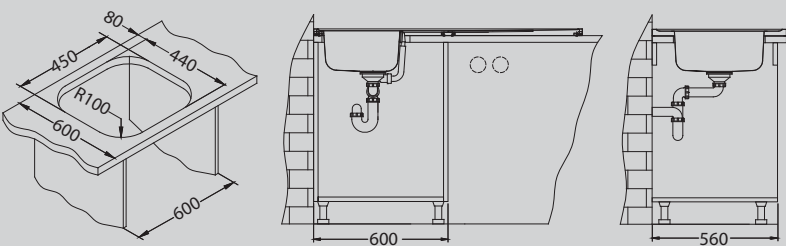

Installation:

Accessories:

Waste kit
1011645

Chopping board
wooden
1016018

Strainer basket
CHR
1109414

Detergent dispenser
1016099

Eden
1088772
Pg. 192

Oz
1097968
Pg. 192

Billy-S
1098727
Pg. 203