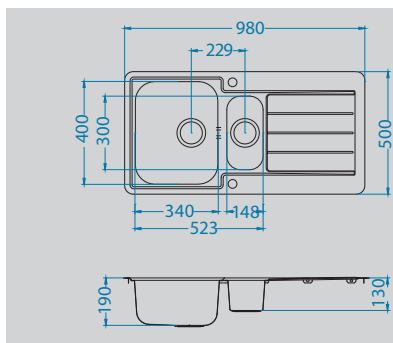

Line Maxim 10

Size: 980 x 500 mm - I
985 x 505 mm - FS
Bowl dimensions: 340 x 400 x 190 mm
148 x 300 x 130 mm
Cabinet size: 600 mm

surface	code	type	waste	Ø 35 mm	installation	packaging
	SAT 1085943	reversible	3 1/2"	2x	I	carton
	SAT 1089610**	reversible	3 1/2"	/	I	sleeve
	LEI 1085949	reversible	3 1/2"	2x	I	carton
	SAT 1085952	reversible	3 1/2"	2x	FS	carton

Installation:

I

Installation*:

S

* F - installation needs specific treatment of worktop cut-out according to sink enclosed instructions.

Accessories:

Included

Waste kit
pop-up
1074346

Waste kit **
1011649

Optional

Chopping board
safety glass
1063063

Strainer bowl
stainless
1062602

Chopping board
wooden
1064565

Small chopping
board
wooden
1064566

Azeta-P
1096119
pg. 201

Flexy window
1062366
Pg. 193