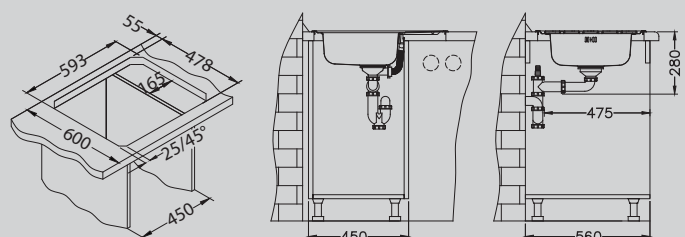

Accessories:

Waste kit
1011645

Chopping board
wooden
1016018

Strainer basket
CHR
1109414

Detergent dispenser
1016099

Installation:

Zoom 20

Size: 790 x 500 mm
 Bowl dimensions: 340 x 370 x 155 mm
 Cabinet size: 450 mm