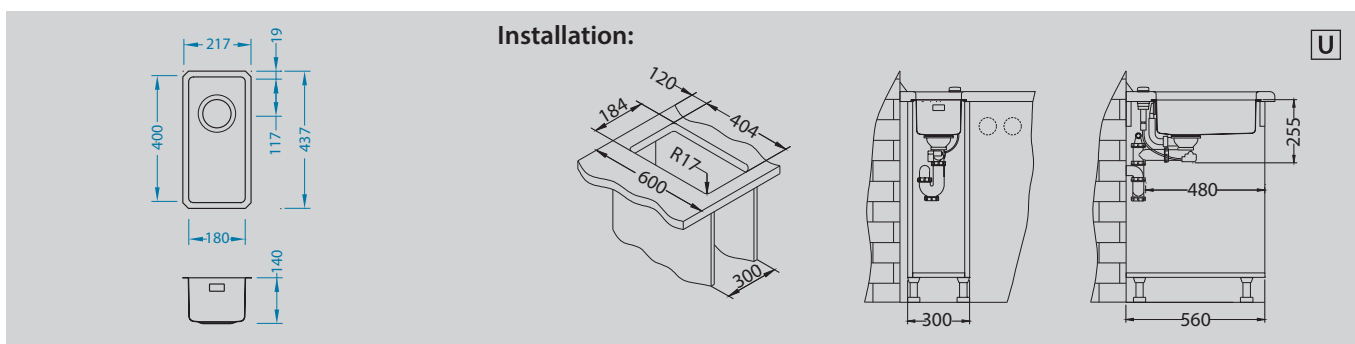

Kombino 10

Size: 217 x 437 mm
 Bowl dimensions: 180 x 400 x 140 mm
 Cabinet size: 300 mm

surface	code	type	waste	Ø 35 mm	installation	packaging
SAT	1100233	reversible	3 1/2"	/	U	carton

Accessories:

Waste pop-up
1078668