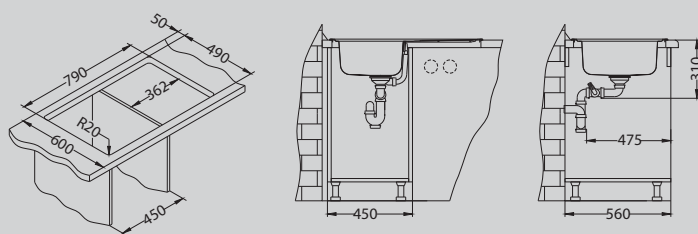

Elegant 40

Size: 810 x 510 mm
 Bowl dimensions: 340 x 400 x 190 mm
 Cabinet size: 800 mm

surface	code	type	waste	Ø 35 mm	installation	packaging
SAT	1009383	reversible	3 1/2"	/	I	sleeve
LEI	1009385	reversible	3 1/2"	/	I	sleeve