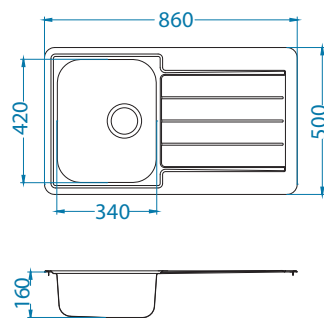

Line 20

Size: 860 x 500 mm
Bowl dimensions: 340 x 420 x 160 mm
Cabinet size: 450 mm