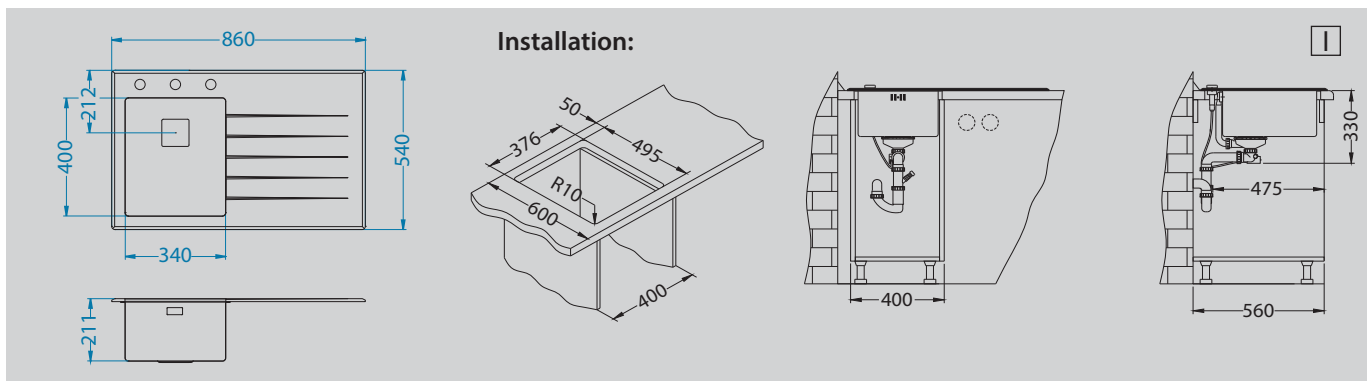

Accessories:

Included

Waste kit pop-up
1090865

Detergent dispenser
1069687

Strainer bowl stainless
1119835

Optional

Chopping board safety glass
1084835 - black

Chopping board safety glass
1087883 - white

Laguna
1088536
pg. 202

Emma
1103792
pg. 198