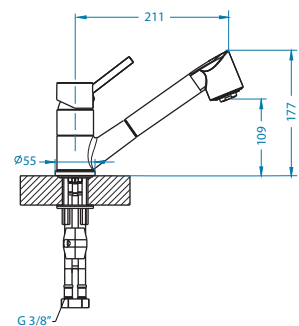

Zenit

NEW MODEL

1119872 CHR

Cleo

1097969 CHR

Cleo-P

1088776 CHR

Cleo - PS

1088774 CHR

1088775 CHR ⚡