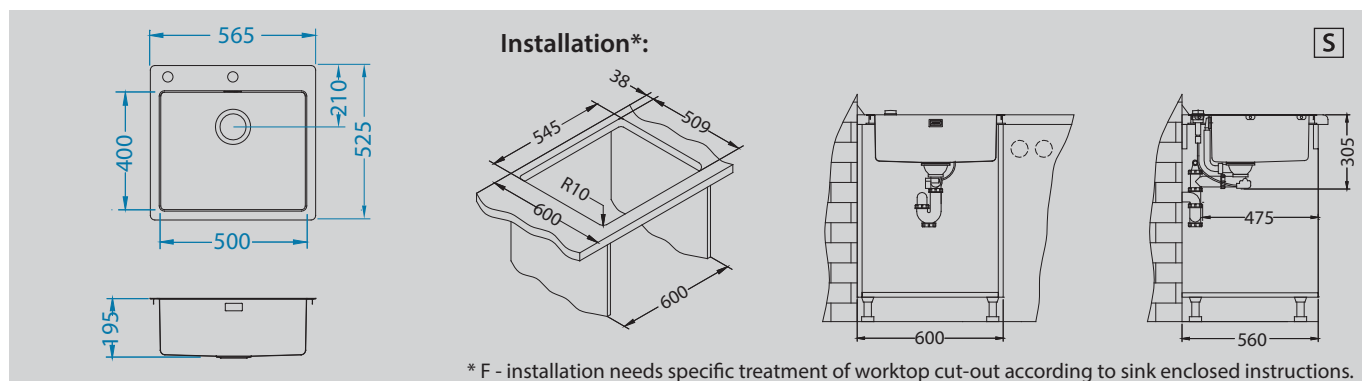

Accessories:

Included

Waste kit pop-up
1105457

Optional

Strainer bowl stainless
1119835

Chopping board wooden
1080029

Chopping board safety glass
1084835 - black

Detergent dispenser
1069687

Choice
1103780
pg. 201

Emma
1103792
pg. 201

Lara-PS
1103779
pg. 201