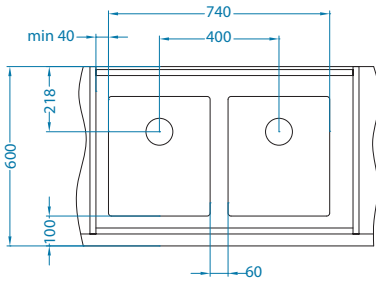

Cabinet width 900 mm

QUADRIX 20+20-U