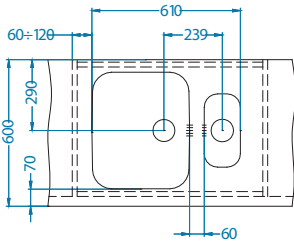

Variant bowl configurations U

cabinet width 800 mm

Variant 10+Variant 110

Waste kit:
Waste kit pop-up: