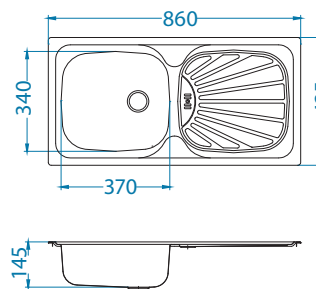

NAT - unpolished

Accessories:

Waste kit
1011747

Chopping board
wooden
1016018

Strainer basket
CHR
1109414

Installation:

Basic 80

Size: 860 x 435 mm
 Bowl dimensions: 340 x 370 x 145 mm
 Cabinet size: 450 mm