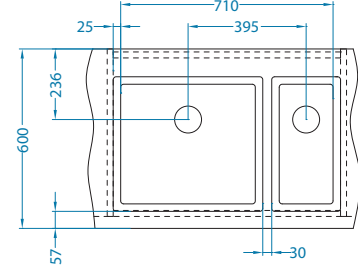

Chopping board wooden
1080029

Laguna
1088536
pg. 202

Quadrix bowl configurations FS

Cabinet width 800 mm

QUADRIX 10+20-FS

QUADRIX 10+30-FS

QUADRIX 10+40-FS

Cabinet width 900 mm