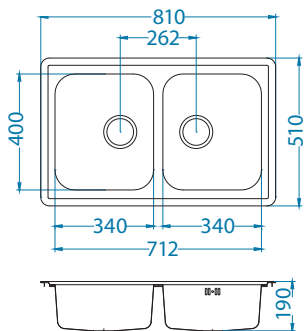

Elegant 40

Size: 810 x 510 mm
 Bowl dimensions: 340 x 400 x 190 mm
 Cabinet size: 800 mm

surface	code	type	waste	Ø 35 mm	installation	packaging
SAT	1009383	reversible	3 1/2"	/	I	sleeve
LEI	1009385	reversible	3 1/2"	/	I	sleeve