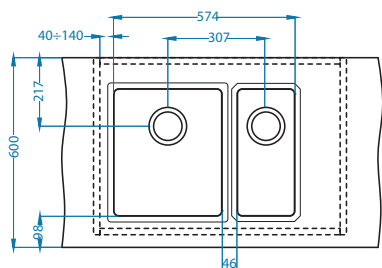

Kombino bowl configurations U

cabinet width 800 mm

KOMBINO 20 + KOMBINO 10

Waste kit: 1047043
Waste kit pop-up: 1090610