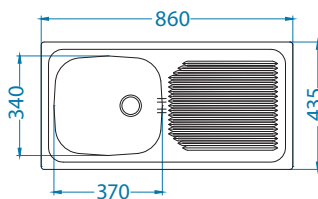

NAT - unpolished

Accessories:

Waste kit
 1011717 - 1 1/2"
 1087375 - 3 1/2"

Chopping board
 wooden
 1016018

Strainer basket
 CHR
 1109414

Installation:

Basic 60

Size: 860 x 435 mm
 Bowl dimensions: 340 x 370 x 145 mm
 Cabinet size: 450 mm