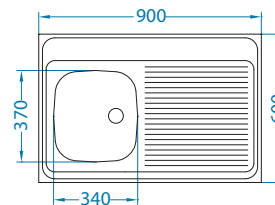

Classic 50*

Size: 900 x 600 mm
Bowl dimensions: 340 x 370 x 155 mm
Installation: sit-on

surface	code	type	waste	Ø 35 mm	installation	packaging
NAT	1113451*	left	1 1/2"	/	L	sleeve
NAT	1113452*	right	1 1/2"	/	L	sleeve

NAT - unpolished

Optional accessories for Classic:

Waste kit
1011717

Waste kit
(double bowl)
1011747

Chopping board
wooden
1016018

Strainer basket
CHR
1109414

Detergent dispenser
1016099