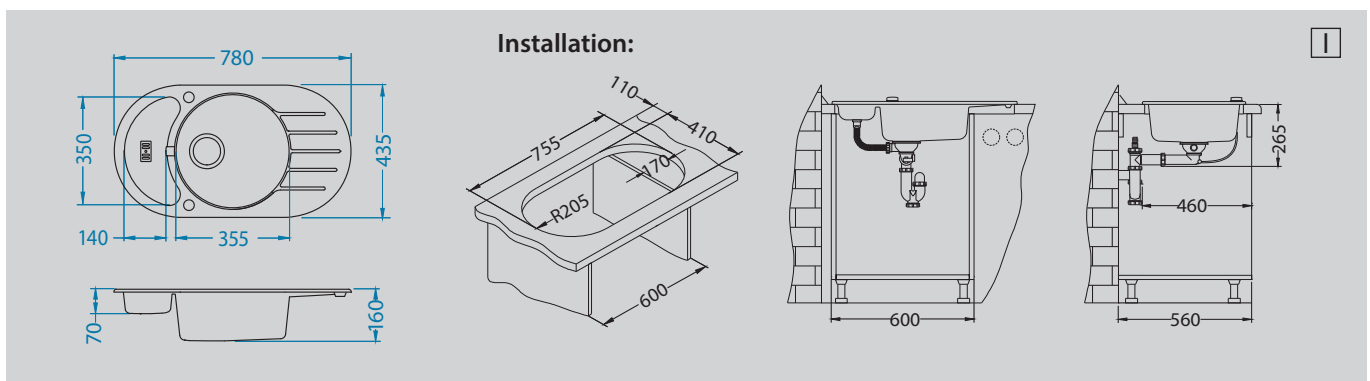

Niagara 50

Size: 780 x 435 mm
 Bowl dimensions: Ø 355 x 160 mm
 Cabinet size: 140 x 350 x 70 mm
 Cabinet size: 600 mm

surface	code	type	waste	Ø 35 mm	installation	packaging
 arctic - G11	1100888	reversible	3 1/2"	2x	I	carton
 beige - G55	1076861	reversible	3 1/2"	2x	I	carton
 carbon - G91	1076862	reversible	3 1/2"	2x	I	carton