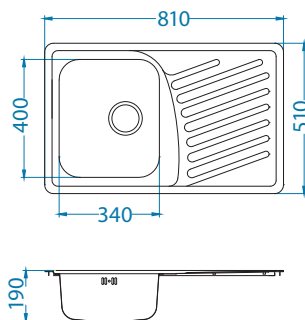

Elegant 30

Size: 810 x 510 mm
Bowl dimensions: 340 x 400 x 190 mm
Cabinet size: 450 mm