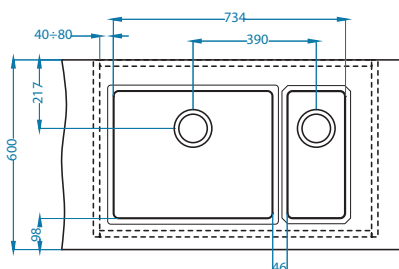

KOMBINO 50 + KOMBINO 10

Waste kit: 1047043
Waste kit pop-up: 1090610