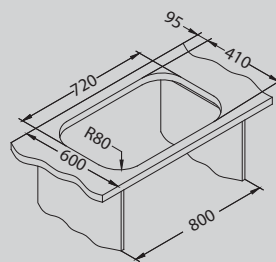

Installation:

I

Accessories:

Waste kit
1011649

Chopping board
wooden
1016018

Strainer basket
CHR
1109414

Detergent dispenser
1016099

Eden
1088772
Pg. 192

Oz
1097968
Pg. 192

Billy-S
1098727
Pg. 203