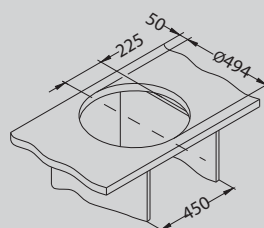

Installation: