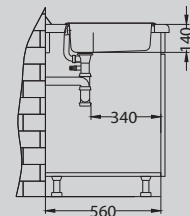

NAT - unpolished

Accessories:

Waste kit
 1011717 - 1 1/2"
 1087375 - 3 1/2"

Chopping board
 wooden
 1016018

Strainer basket
 CHR
 1109414

Installation:

Basic 60

Size: 860 x 435 mm
 Bowl dimensions: 340 x 370 x 145 mm
 Cabinet size: 450 mm