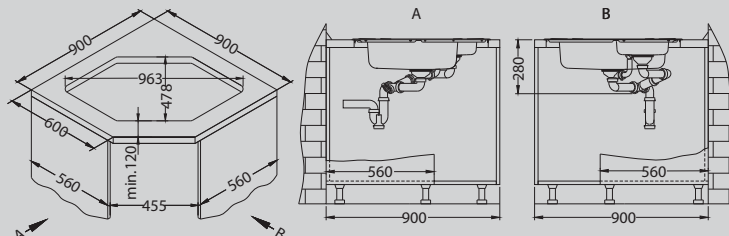

Line 50

Size: 615 x 500 mm
Bowl dimensions: 340 x 420 x 160 mm
 148 x 300 x 75 mm
Cabinet size: 600 mm

surface	code	type	waste	Ø 35 mm	installation	packaging
SAT	1065676	reversible	3 1/2"	/	I	sleeve
LEI	1085941	reversible	3 1/2"	/	I	sleeve