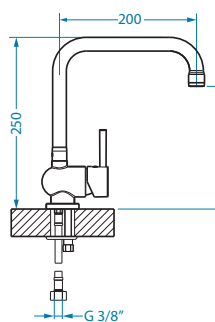

Eden

1088772 CHR

Lia

1103794 SAT

CNi
18/10

Oz

1097968 CHR

Quadro

1097971 CHR