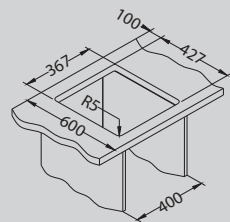

NAT - unpolished

Accessories:

Waste kit
 1011717 - 1 1/2"
 1087375 - 3 1/2"

Chopping board
 wooden
 1016018

Strainer basket
 CHR
 1109414

Installation:

Basic 60

Size: 860 x 435 mm
 Bowl dimensions: 340 x 370 x 145 mm
 Cabinet size: 450 mm