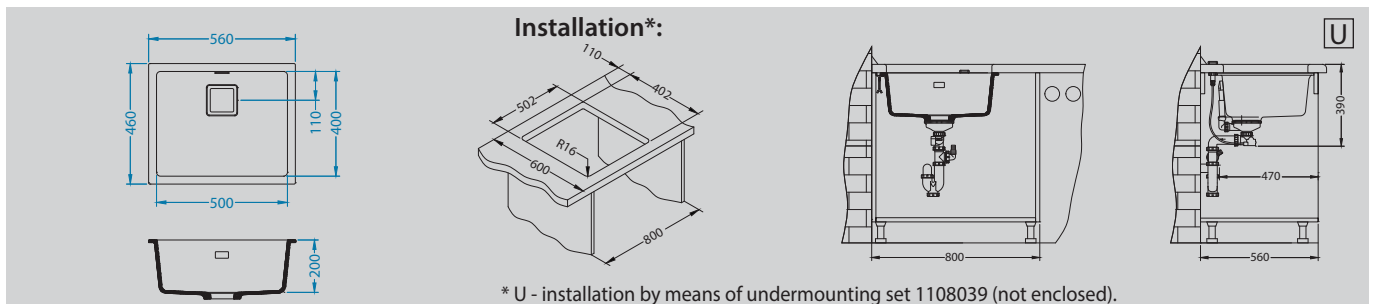

Azeta-P
1096119
Pg. 199

Quadrix 50

Size: 560 x 460 mm
 Bowl dimensions: 500 x 400 x 200 mm
 Cabinet size: 600 mm - U
 800 mm - I

surface	code	type	waste	Ø 35 mm	installation	packaging
 pearl - G01M	1108034	reversible	square	/	I / U	carton
 steel - G04M	1108037	reversible	square	/	I / U	carton
 pebble - G02M	1108035	reversible	square	/	I / U	carton
 chocolate - G03M	1108036	reversible	square	/	I / U	carton
 twilight - G05M	1108038	reversible	square	/	I / U	carton