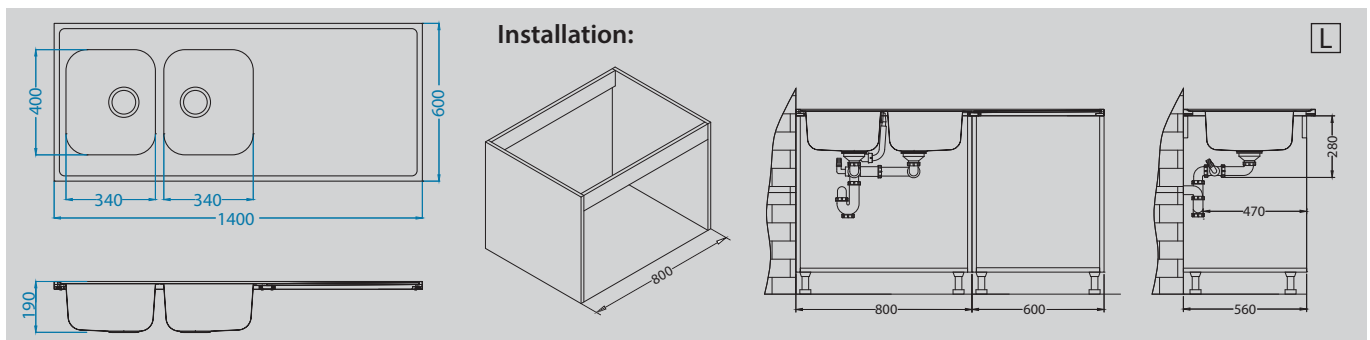

Eden
1088772
pg. 203

Oz
1097968
pg. 203

Duplex
1089746
pg. 204

Classic Pro 110

Size: 1400 x 600 mm
 Bowl dimensions: 340 x 400 x 190 mm
 340 x 400 x 190 mm
 Cabinet size: 800 mm

STAINLESS STEEL

surface	code	type	waste	Ø 35 mm	installation	packaging
SAT	1101445	reversible	3 1/2"	/	L / I	sleeve