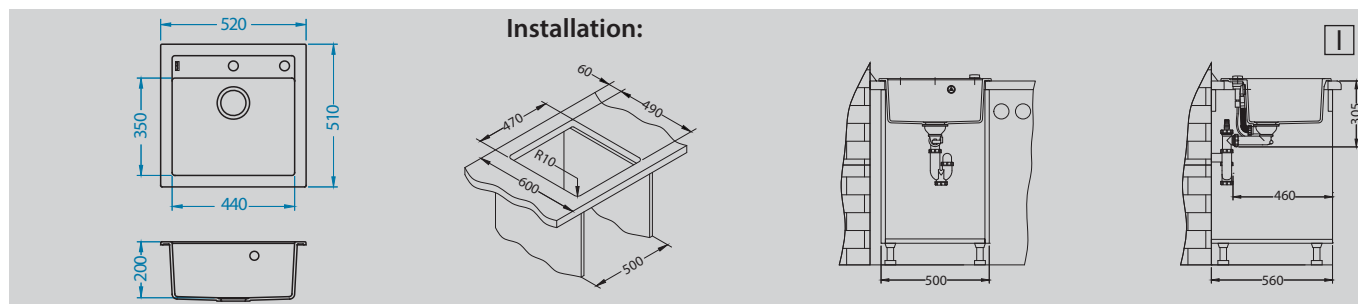

Accessories:

Included

Optional

Waste kit
pop-up
1077138

Chopping board
wooden
1110610

Undermounting
set
1108039

AM 90 - P
Pg. 207

AM 100 - P
Pg. 208

AM 110
Pg. 197

Emma
1103792
Pg. 198

COMPOSITE MATERIAL