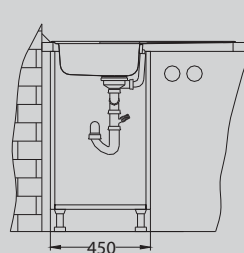

NAT - unpolished

Accessories:

Waste kit
1011645

Chopping board
wooden
1080591

Detergent
dispenser
1016099

Installation:

Form 50

Size: 832 x 437 mm
 Bowl dimensions: 365 x 365 x 155 mm
 365 x 365 x 155 mm
 Cabinet size: 800 mm