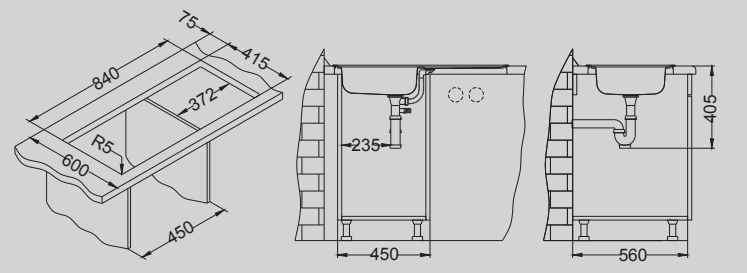

Installation: