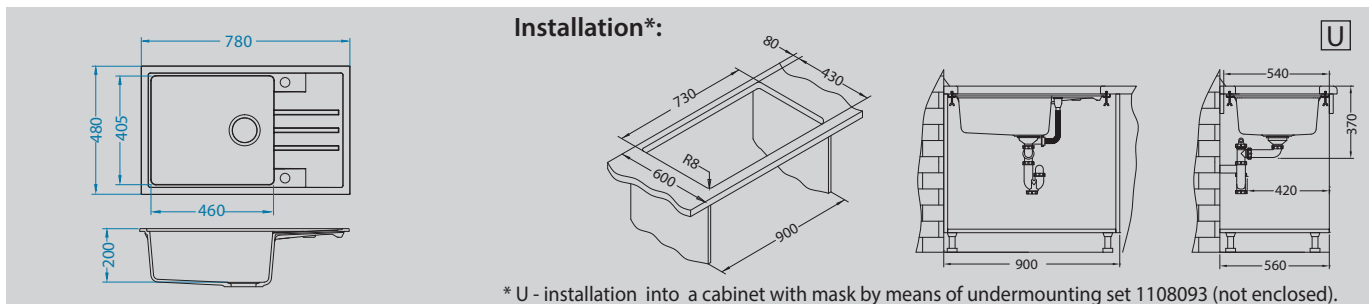

* U - installation into a cabinet with mask by means of undermounting set 1108093 (not enclosed).

Accessories:

Included

Waste kit pop-up
1117292

Optional

Chopping board wooden
1080029

Strainer bowl stainless
1119835

Undermounting set
1108039

AM 80
Pg. 207

AM 20 - PS
Pg. 206

Arc 10
1097970
Pg. 202

Oz
1097968
Pg. 201