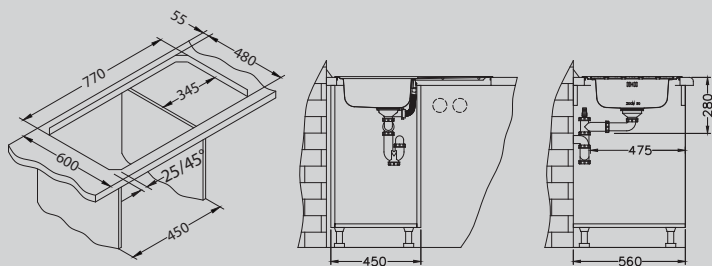

Installation: