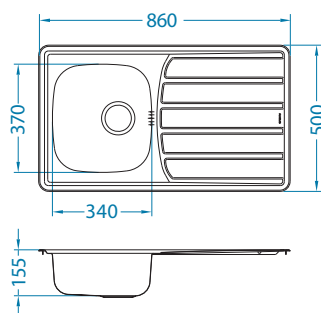

Zoom 30

Size: 860 x 500 mm
Bowl dimensions: 340 x 370 x 155 mm
Cabinet size: 450 mm