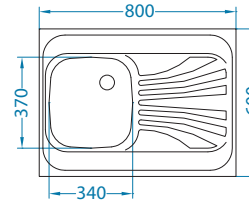

NAT - unpolished

Accessories:

Waste kit
 1011717 - 1 1/2"
 1087375 - 3 1/2"

Installation:

Classic 30

Size: 800 x 600 mm
 Bowl dimensions: 340 x 370 x 160 mm
 Installation: sit-on

surface	code	type	waste	Ø 35 mm	installation	packaging
NAT	1009067	left	1 1/2"	/	L	sleeve
NAT	1009077	right	1 1/2"	/	L	sleeve
LEI	1008955	left	1 1/2"	/	L	sleeve
LEI	1008956	right	1 1/2"	/	L	sleeve