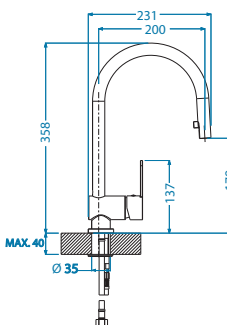

Flexy Window

Layla

Arc 10

Arc 20 - P

NEW MODEL