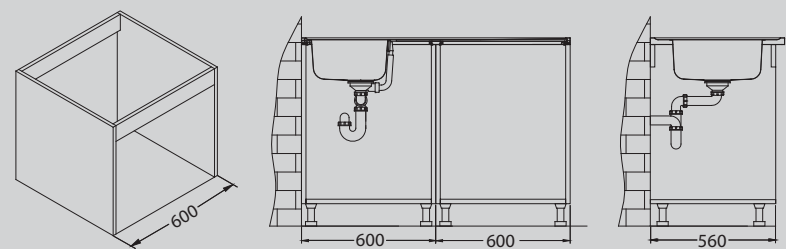

Installation: