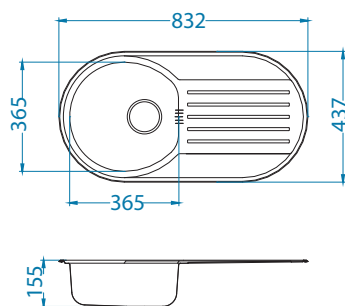

Form 40

Size: 832 x 437 mm
Bowl dimensions: 365 x 365 x 155 mm
Cabinet size: 450 mm