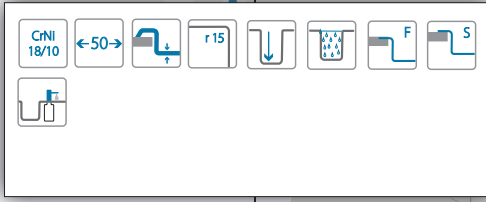

Pure 30

Pure 40

Accessories:

Included

Optional

page 201
page 201
page 198