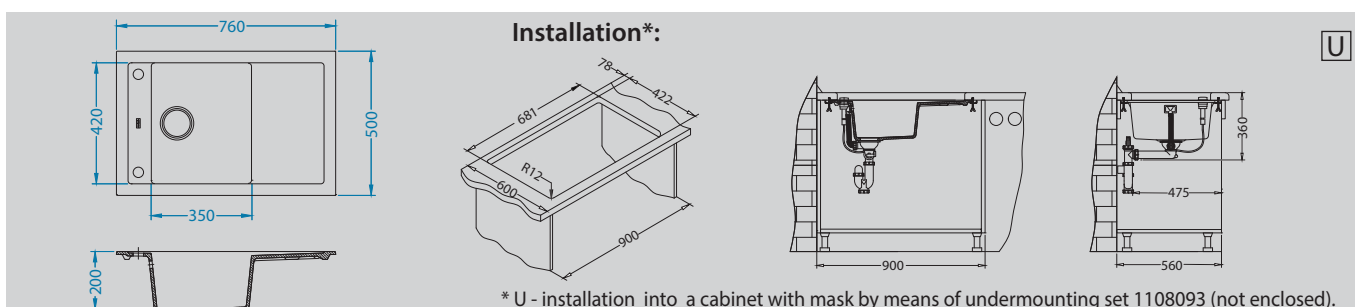

* U - installation into a cabinet with mask by means of undermounting set 1108093 (not enclosed).

Accessories:

Included

Waste kit
pop-up
1077138

Optional

Chopping board
wooden
1110610

Undermounting
set
1108039

AM 90 - P
Pg. 207

AM 100 - P
Pg. 208

AM 110
Pg. 208

Azeta-P
1096119
Pg. 199