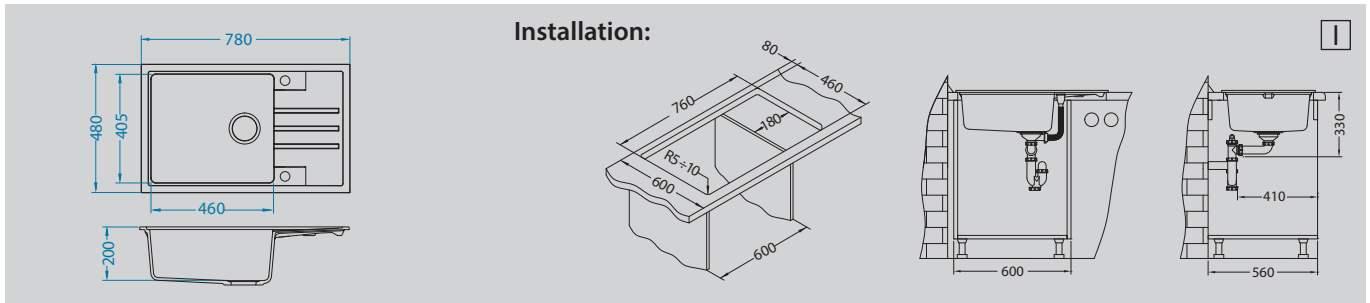

* U - installation into a cabinet with mask by means of undermounting set 1108093 (not enclosed).

Accessories:

Included

Waste kit pop-up
1117292

Optional

Chopping board wooden
1080029

Strainer bowl stainless
1119835

Undermounting set
1108039

AM 80
Pg. 207

AM 20 - PS
Pg. 206

Arc 10
1097970
Pg. 202

Oz
1097968
Pg. 201