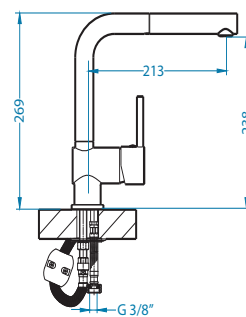

Azeta - P

1096119 - CHR

Lago

1088773 - CHR

Laguna

1088536 - CHR

Nika

1103796 - SAT

CNi
18/10