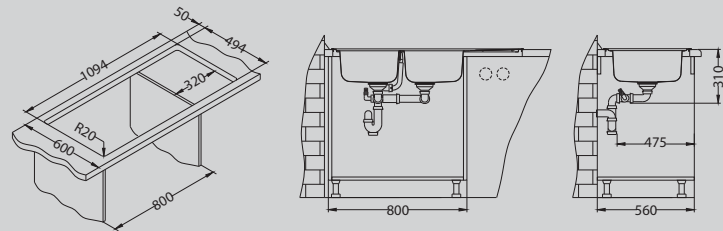

Elegant 110

Size: 810 x 510 mm
 Bowl dimensions: 340 x 400 x 190 mm
 148 x 300 x 130 mm
 Cabinet size: 600 mm

surface	code	type	waste	Ø 35 mm	installation	packaging
SAT	1009247	reversible	3 1/2"	/	I	sleeve
LEI	1009389	reversible	3 1/2"	/	I	sleeve
MLEI	1036634	reversible	3 1/2"	2x	I	carton