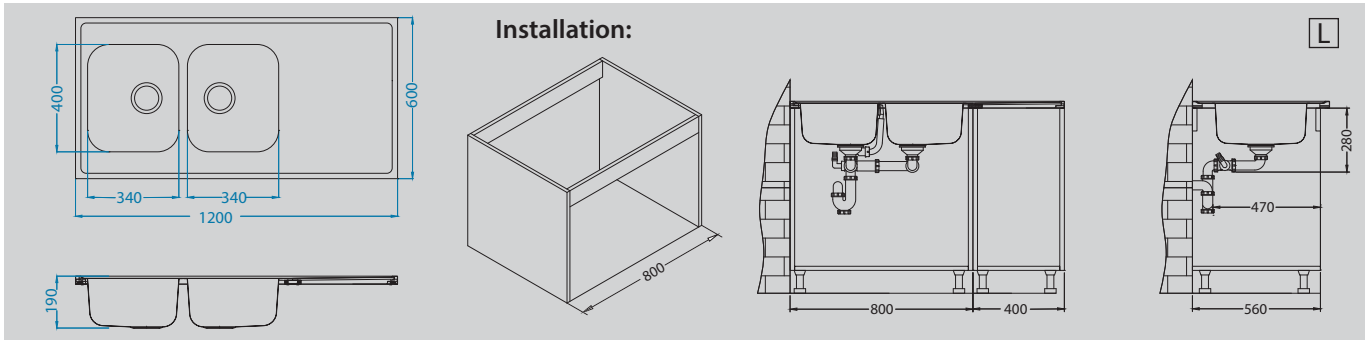

Accessories:

Waste kit
1011649

Chopping board
wooden
1016018

Strainer basket
CHR
1109414

Detergent dispenser
1016099

Eden
1088772
pg. 203

Oz
1097968
pg. 203

Duplex
1089746
pg. 204