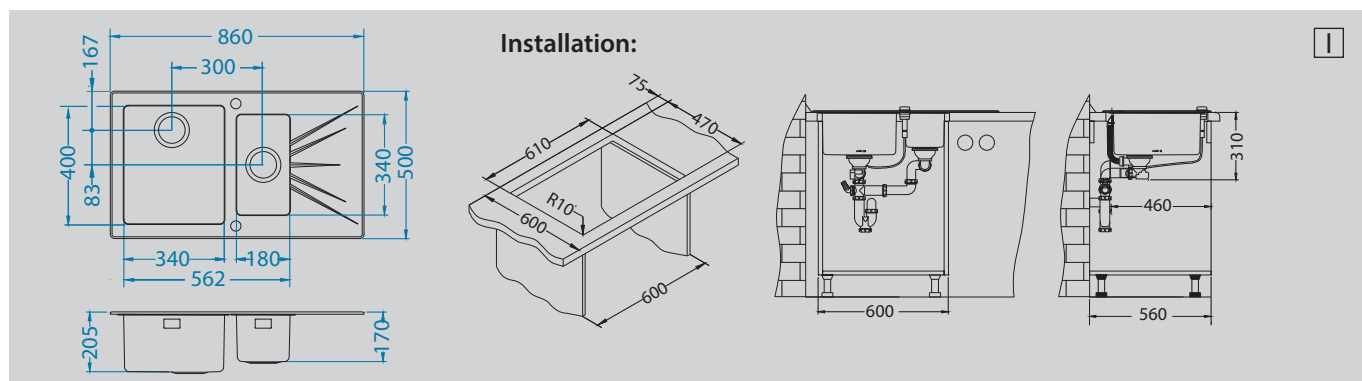

Accessories:

Included

Waste kit pop-up
1090610

Optional

Strainer bowl stainless
1119835

Strainer bowl stainless
1071222

Chopping board safety glass
1084835 - black

Chopping board safety glass
1087883 - white

Azeta-P
1096119
pg. 201

Lara-PS
1103779
Pg. 198