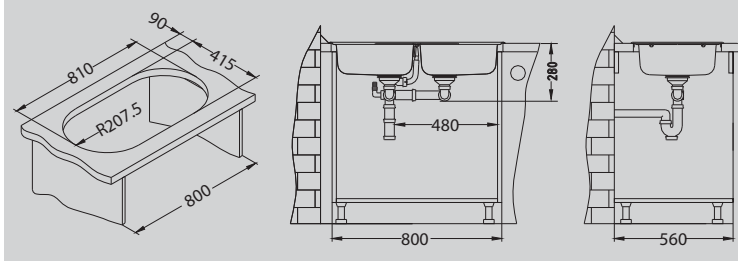

Installation: