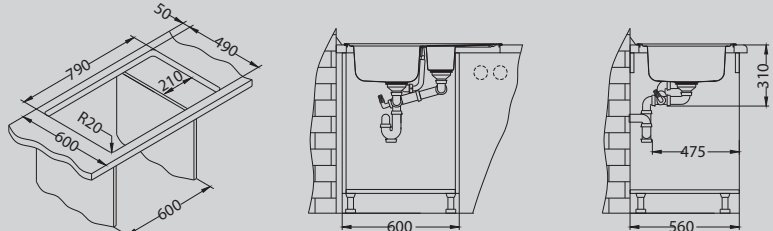

Installation: