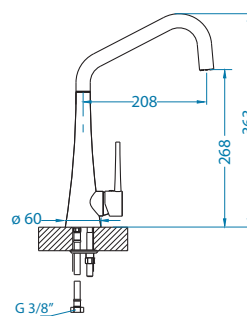

Eden

1088772 CHR

Lia

1103794 SAT

CNi
18/10

Oz

1097968 CHR

Quadro

1097971 CHR