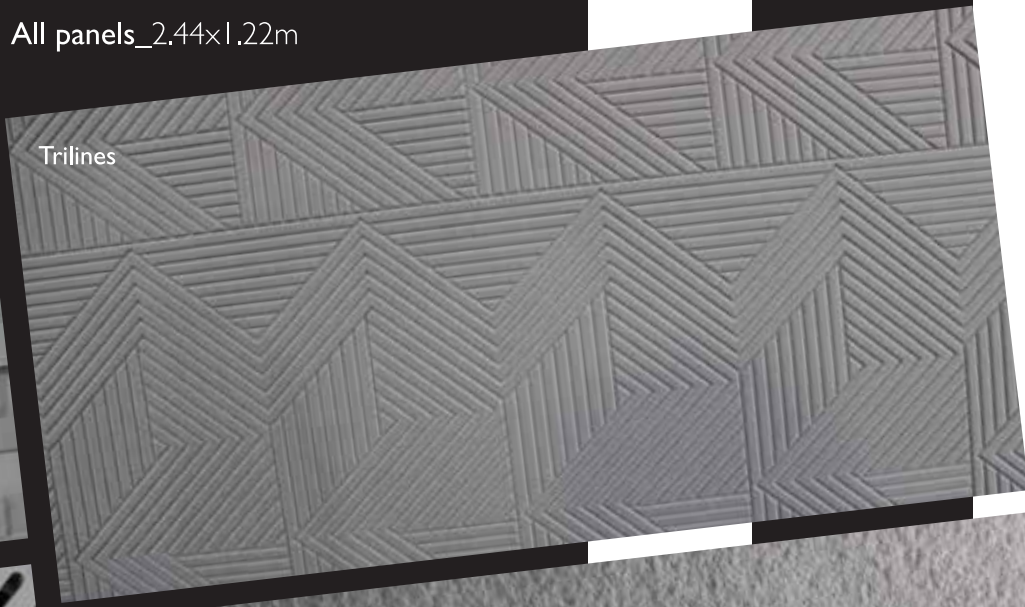

FORESCOLOR
PANELS COLLECTION

All panels_2,44x1,22m

Bricks

Trilines

Acoustic

Sablé

Brosé

Stripes

Primarids

Rhombus

FORESCOLOR

Create your panel using your favorite Forescolor® colours

Also in our range:
Perforated panels
Flexible panels
Bespoke panels