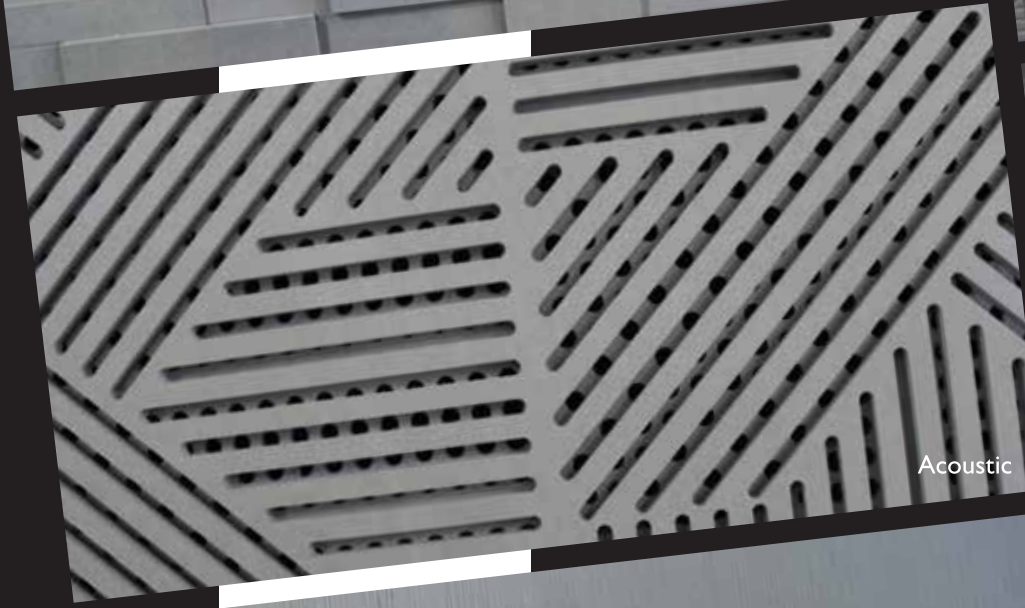

FORESCOLOR
PANELS COLLECTION

All panels_2,44x1,22m

Bricks

Trilines

Acoustic

Sablé

Brosé

Stripes

Primarids

Rhombus

FORESCOLOR

Create your panel using your favorite Forescolor® colours

Also in our range:
Perforated panels
Flexible panels
Bespoke panels