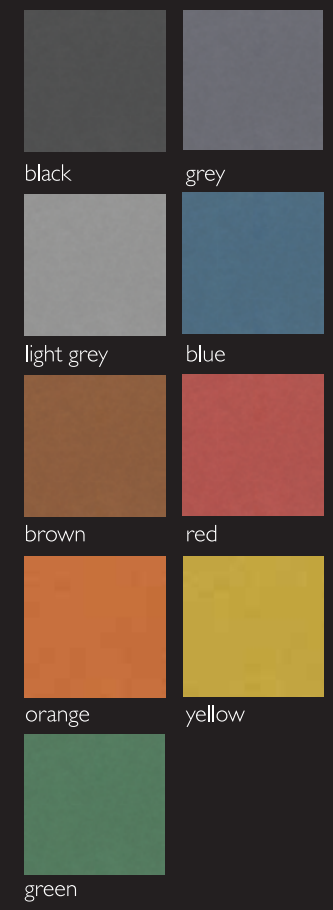

FORESCOLOR
PANELS COLLECTION

All panels_2,44x1,22m

Bricks

Trilines

Acoustic

Sablé

Brosé

Stripes

Primarids

Rhombus

FORESCOLOR

Create your panel using your favorite Forescolor® colours

Also in our range:
Perforated panels
Flexible panels
Bespoke panels