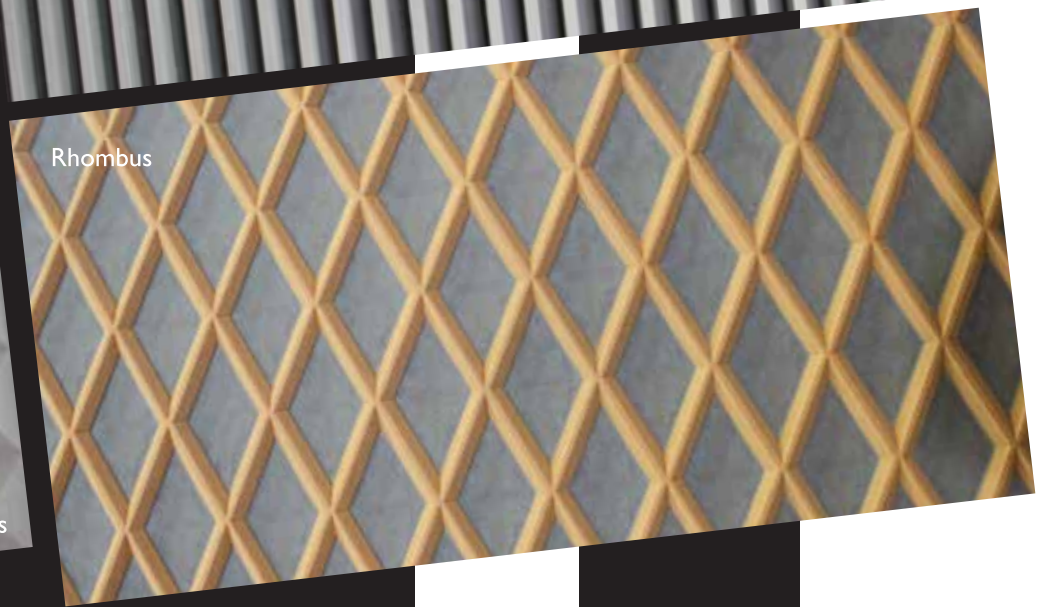

FORESCOLOR
PANELS COLLECTION

All panels_2,44x1,22m

Bricks

Trilines

Acoustic

Sablé

Brosé

Stripes

Primarids

Rhombus

FORESCOLOR

Create your panel using your favorite Forescolor® colours

Also in our range:
Perforated panels
Flexible panels
Bespoke panels