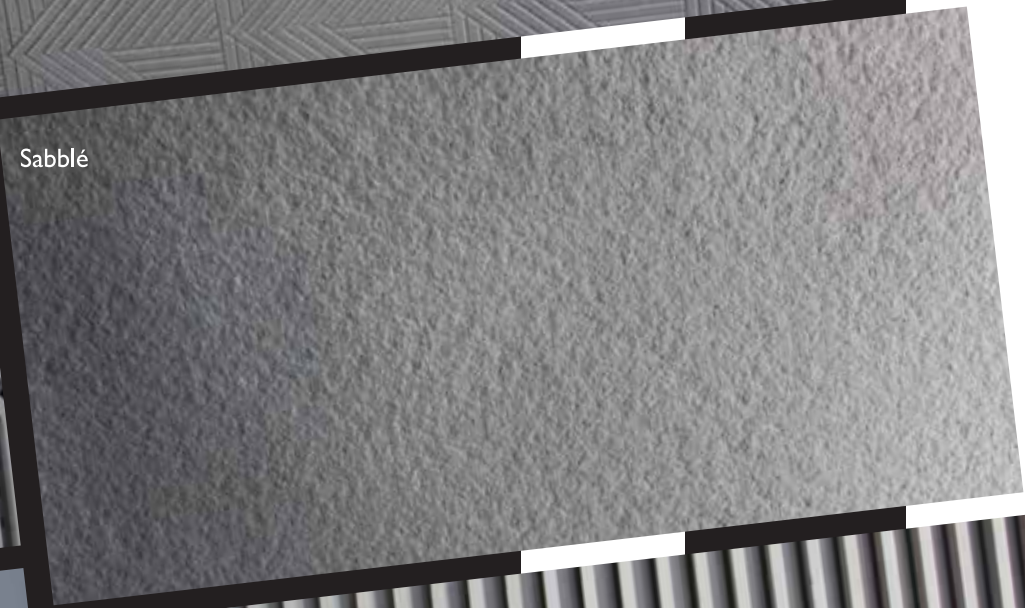

FORESCOLOR
PANELS COLLECTION

All panels_2,44x1,22m

Bricks

Trilines

Acoustic

Sablé

Brosé

Stripes

Primarids

Rhombus

FORESCOLOR

Create your panel using your favorite Forescolor® colours

Also in our range:
Perforated panels
Flexible panels
Bespoke panels