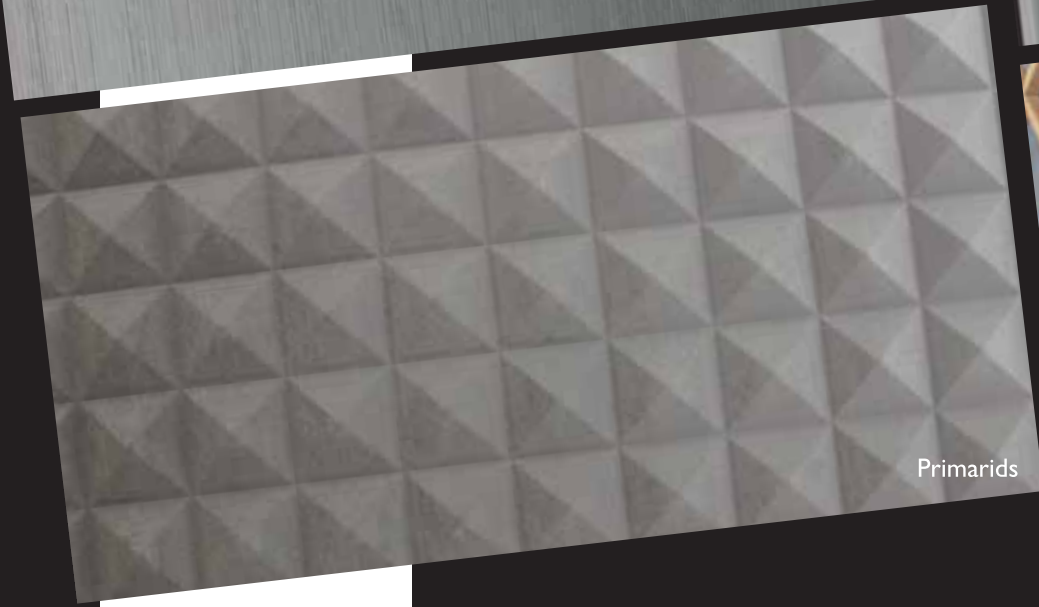

FORESCOLOR
PANELS COLLECTION

All panels_2,44x1,22m

Bricks

Trilines

Acoustic

Sablé

Brosé

Stripes

Primarids

Rhombus

FORESCOLOR

Create your panel using your favorite Forescolor® colours

Also in our range:
Perforated panels
Flexible panels
Bespoke panels