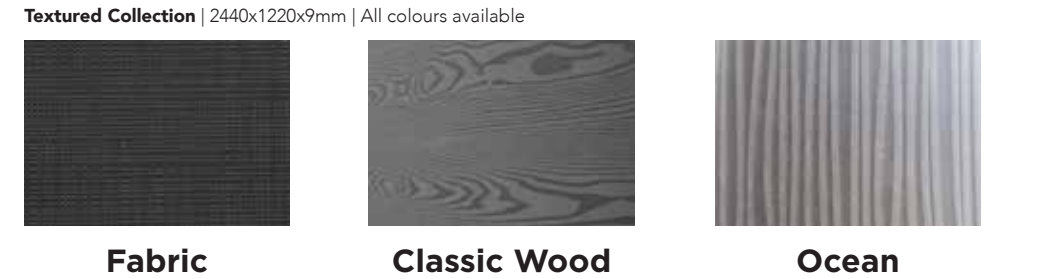

Gama | Gama | Range | Gamme

Standard Collection
● 2440x1220mm | ● 2440x1830mm | ● 3050x1220mm

	Range | Thickness (mm)					
	5	8	9	12	16	19
Red	●	●			●	●
Orange	●	●			●	●
Yellow	●	●			●	●
Green	●	●			●	●
Blue	●	●			●	●
Brown	●	●			●	●
Light Grey	●	●		●	●	●
Grey	●	●		●	●	●
Black	●	●		●	●	●

Textured Collection ● 2440x1220mm

Fabric			●			
Ocean			●			
Classic Wood			●